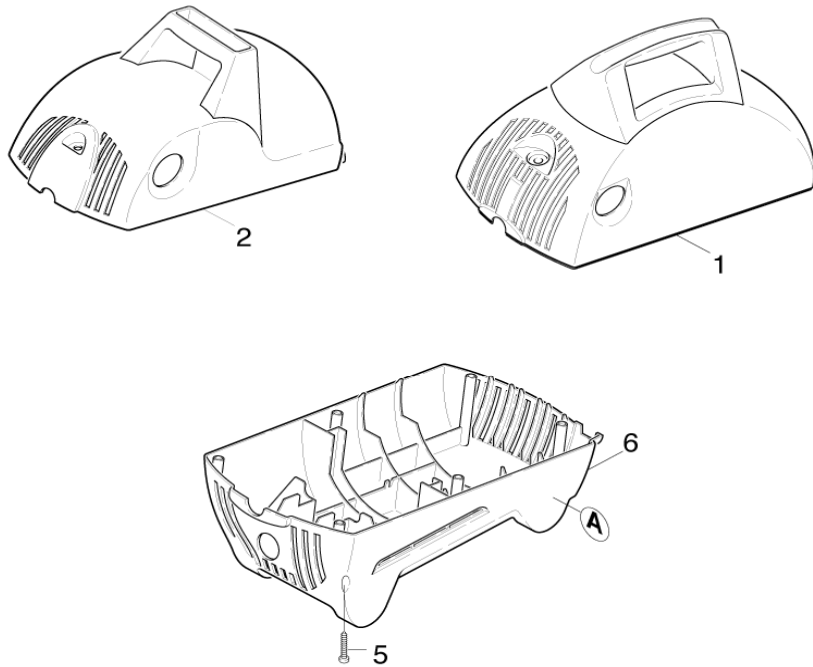

PARTS BREAKDOWN FOR K380 (1.141-316.0)

Location	PN	DESCRIPTION	QTY	SERIAL #	
				FROM	TO
PIECE PARTS 1.0					
1	9001-1090	Cover top part (K380M-Griff)f.Ersa.	1		
/ 1.141-301.0 / -302.0 / -313.0/ -314.0 / -316.0 / -317.0					
2	9001-1110	Cover top part replacement K390-GRIFF	1		
/ 1.141-401.0 / -402.0 / -413.0/ -414.0 / -415.0					
5	7303-0960	Screw 4x22 -ST-10.9-R2R (IN6RD)	6		
6	9036-3660	Cover bottom part	1		

R J Bowers Distributors
 2003 Harrison Ave
 Rockford IL 61104
 E-mail: service@rjbowers.com
 Web: www.rjbowers.com
 (815) 399-8839 (800) 383-6584

PARTS BREAKDOWN FOR K380 (1.141-316.0)

Location	PN	DESCRIPTION	QTY	SERIAL #	
				FROM	TO
PUMP SET - Cylinder Head 2.1					
1	5731-6090	Filter with weight	1		
2	6388-2160	Hose DN 5	1		
3	9001-1030	Spare part set nipple chemistry	1		
4	9001-1040	Spare parts set control head	1		
5	7311-5690	Square nut M4 -04-A2E DIN 562	1		
6	9081-4180	Form seal	1		
7	9036-3220	Supporting disk	3		
8	6362-8750	Grooved ring	3		
9	9001-1100	Moulded part complete	1		
10	9001-1050	Spare parts set cylinder head	1		
11	9036-4440	Sleeve - Version 2	1		
12	9039-1170	Cover - Version 2	1		
12	2889-0750	Spare part set pressure cap - Version 1	1		
13	7306-0420	Cylinder head screw M8x25 -8.8-A2E ISO4	4		
14	9047-0260	Spring	1		
15	9001-1490	Spare parts set valve (3 Pack)	1		
16	9001-1060	Joining piece	1		
17	9001-1070	Cage complete	1		
18	9001-1080	Injector complete	1		
19	6389-8700	Connection 3/4"	1		
20	9001-1870	Inlet Elbow	1		

R J Bowers Distributors
 2003 Harrison Ave
 Rockford IL 61104
 E-mail: service@rjbowers.com
 Web: www.rjbowers.com
 (815) 399-8839 (800) 383-6584

PARTS BREAKDOWN FOR K380 (1.141-316.0)

Location	PN	DESCRIPTION	QTY	SERIAL #	
				FROM	TO
PUMP SET - Thrust Guidance 2.2					
2	9047-0230	Spring	3		
3	9001-1020	Piston complete (3 Pack)	1		
4	9081-3730	O-Ring seal 70x2-NBR70	1		
5	9001-1010	Thrust guidance	1		
6	6964-0260	Seal	1		
7	7306-0420	Cylinder head screw M8x25 -8.8-A2E ISO4	4		