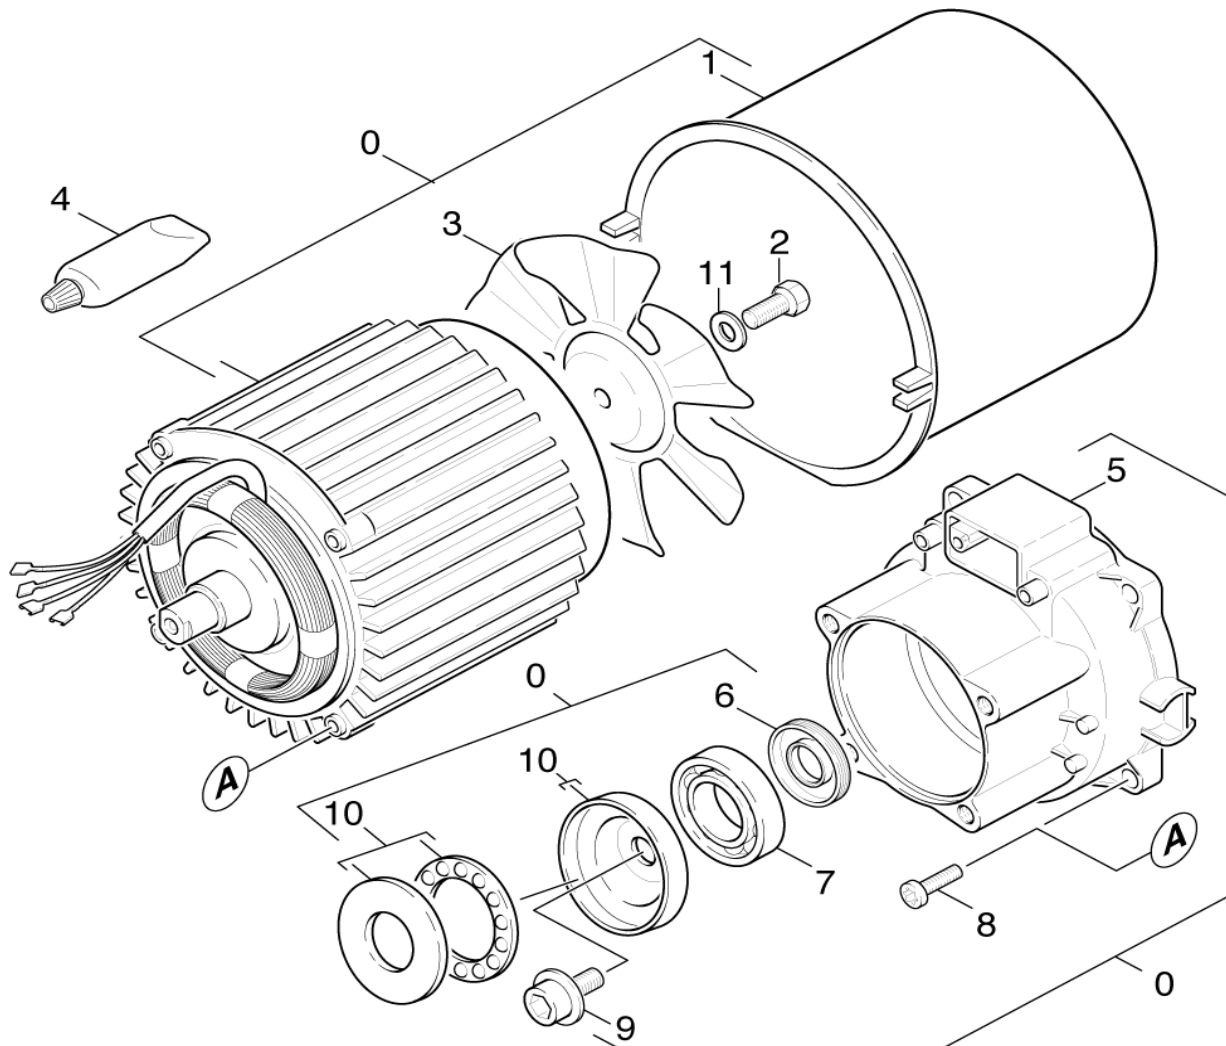

PARTS BREAKDOWN FOR K380 (1.141-316.0)

Location	PN	DESCRIPTION	QTY	SERIAL #	
				FROM	TO
MOTOR 3.0					
0	9001-0930	Motor	1		
1	6964-0900	Housing	1		
2	7304-3950	Hexagonal head screw M8x16-8.8-A2E ISO	1		
3	9039-1020	Blower wheel	1		
4	6964-0920	Viscous oil 50ml	1		
5	6964-0960	End Plate	1		
6	9078-0040	Rotary Shaft Seal	1		
7	7401-0100	Ball bearing 6303 -St DIN 625	1		
8	9086-1530	Cylinder Head Complete	4		
9	9086-1690	Wobble plate screw M8x16	1		
10	9001-3000	Swash plate	1		
11	7312-2330	Serrated lock washer A8.4-FSt-A3E DIN67	1		

R J Bowers Distributors
2003 Harrison Ave
Rockford IL 61104
E-mail: service@rjbowers.com
Web: www.rjbowers.com
(815) 399-8839 (800) 383-6584