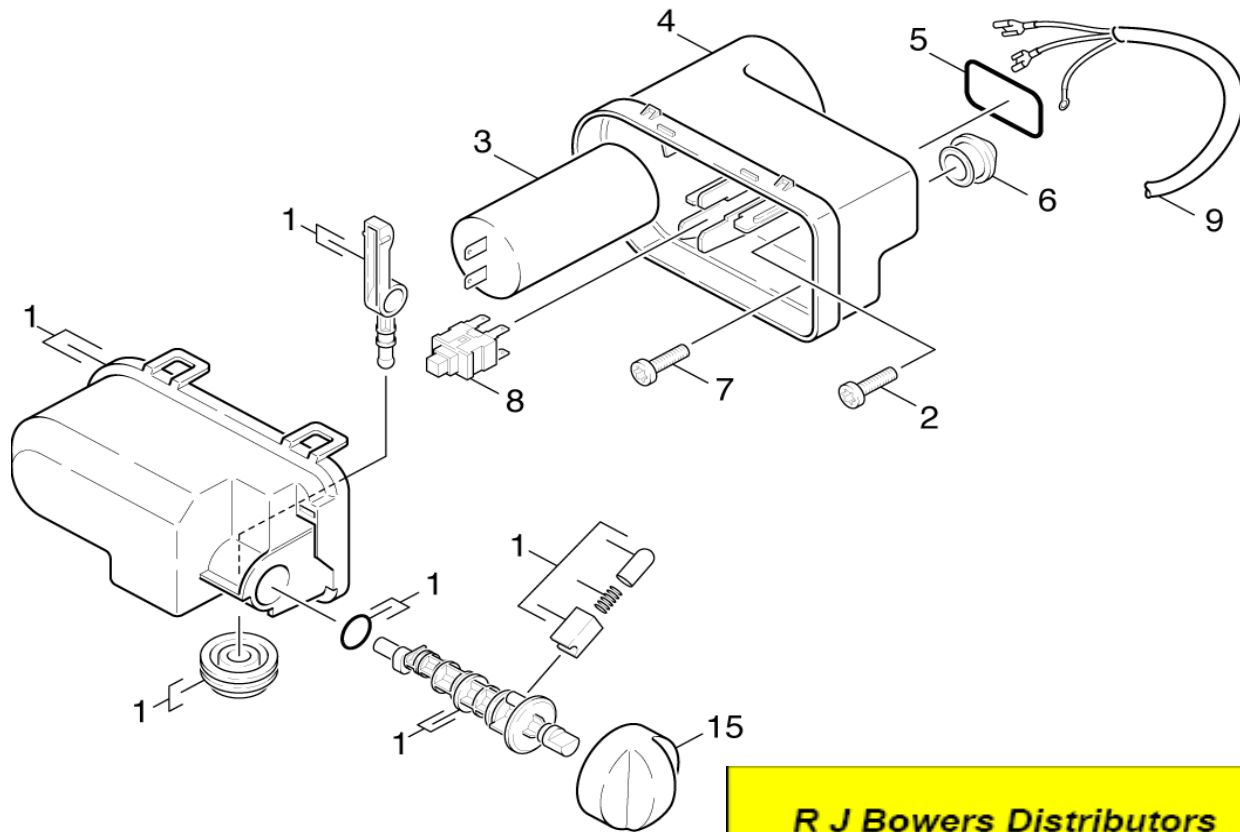

/ 1.141-413.0

R J Bowers Distributors
 2003 Harrison Ave
 Rockford IL 61104
 E-mail: service@rjbowers.com
 Web: www.rjbowers.com
 (815) 399-8839 (800) 383-6584

PARTS BREAKDOWN FOR K380 (1.141-316.0)

Location	PN	DESCRIPTION	QTY	SERIAL #	
				FROM	TO
ACCESSORIES - Water Filter 4.5					
1	4730-0590	Water filter complete	1		
2	5363-5450	Seal	1		
3	5363-3360	Seal	1		
4	5731-0500	Water filter	1		
5	6389-8700	Connection 3/4"	1		
6		Stockpiling discontinued	1		
7	5310-1180	Nut	1		
8	5364-1290	Flat gasket	1		
9	4730-0980	Water filter complete packaged	1		

R J Bowers Distributors
 2003 Harrison Ave
 Rockford IL 61104
 E-mail: service@rjbowers.com
 Web: www.rjbowers.com
 (815) 399-8839 (800) 383-6584

PARTS BREAKDOWN FOR K380 (1.141-316.0)

Location	PN	DESCRIPTION	QTY	SERIAL #	
				FROM	TO
ELECTRICAL CONTROL BOX 5.0					
1	9001-1000	Cover electric box complete	1		
2	7303-0310	Screw M4x10 -St-P2R (In6Rd)	1		
3	9085-0230	Capacitor 20mikroF H=70	1		
4	9036-3480	Housing electric box	1		
5	9081-4080	Gasket 19x34x2.62	1		
6	9048-0110	Wire protecting sleeve	1		
7	9086-1530	Cylinder Head Complete	2		
8	9085-0310	Switch two-pole	1		
9	9084-0740	Cable with plug *RA	1		
/ 1.141-414.0					
9	9084-0640	Cable with plug	1		
9	9084-0700	Cable with plug *CH	1		
/ 1.141-302.0 / -402.0					
9	9084-0550	Cable with plug	1		
/ 1.141-301.0 / -313.0 / -401.0 / -413.0					
15	9036-3510	Switch Knob	1		