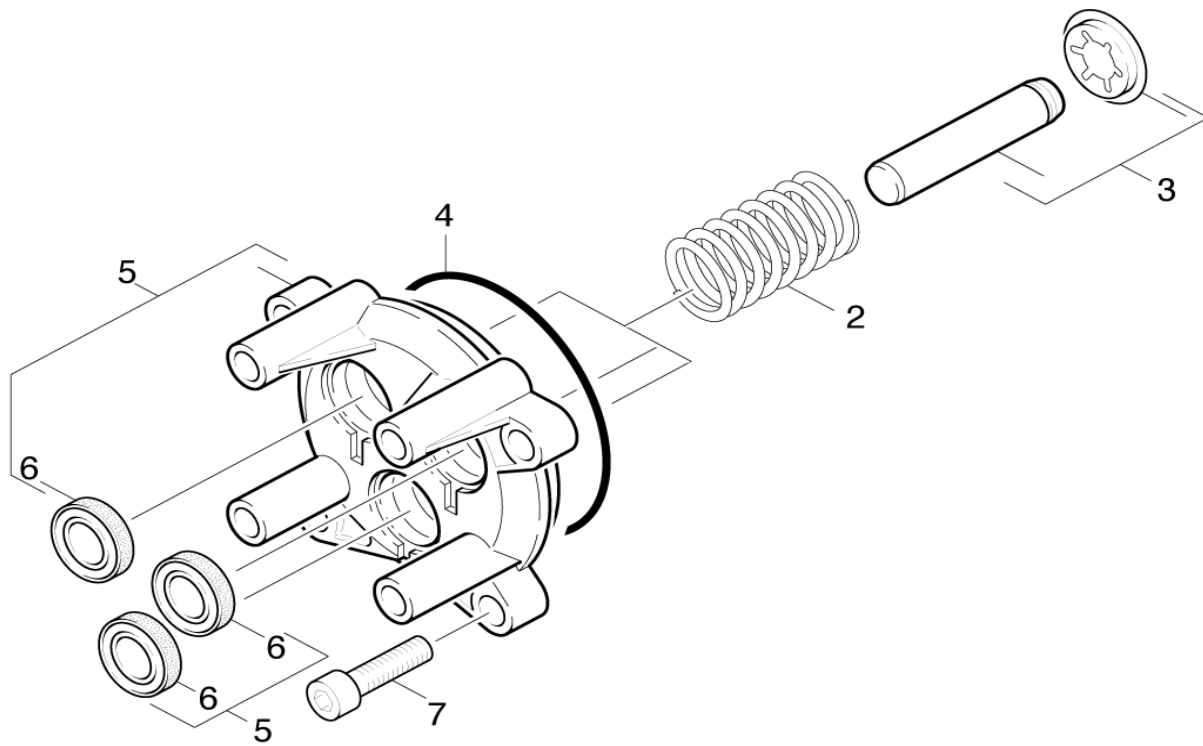

PARTS BREAKDOWN FOR K380 (1.141-316.0)

Location	PN	DESCRIPTION	QTY	SERIAL #	
				FROM	TO
PIECE PARTS 1.0					
1	9001-1090	Cover top part (K380M-Griff)f.Ersa.	1		
/ 1.141-301.0 / -302.0 / -313.0/ -314.0 / -316.0 / -317.0					
2	9001-1110	Cover top part replacement K390-GRIFF	1		
/ 1.141-401.0 / -402.0 / -413.0/ -414.0 / -415.0					
5	7303-0960	Screw 4x22 -ST-10.9-R2R (IN6RD)	6		
6	9036-3660	Cover bottom part	1		

R J Bowers Distributors
 2003 Harrison Ave
 Rockford IL 61104
 E-mail: service@rjbowers.com
 Web: www.rjbowers.com
 (815) 399-8839 (800) 383-6584

PARTS BREAKDOWN FOR K380 (1.141-316.0)

Location	PN	DESCRIPTION	QTY	SERIAL #	
				FROM	TO
PUMP SET - Cylinder Head 2.1					
1	5731-6090	Filter with weight	1		
2	6388-2160	Hose DN 5	1		
3	9001-1030	Spare part set nipple chemistry	1		
4	9001-1040	Spare parts set control head	1		
5	7311-5690	Square nut M4 -04-A2E DIN 562	1		
6	9081-4180	Form seal	1		
7	9036-3220	Supporting disk	3		
8	6362-8750	Grooved ring	3		
9	9001-1100	Moulded part complete	1		
10	9001-1050	Spare parts set cylinder head	1		
11	9036-4440	Sleeve - Version 2	1		
12	9039-1170	Cover - Version 2	1		
12	2889-0750	Spare part set pressure cap - Version 1	1		
13	7306-0420	Cylinder head screw M8x25 -8.8-A2E ISO4	4		
14	9047-0260	Spring	1		
15	9001-1490	Spare parts set valve (3 Pack)	1		
16	9001-1060	Joining piece	1		
17	9001-1070	Cage complete	1		
18	9001-1080	Injector complete	1		
19	6389-8700	Connection 3/4"	1		
20	9001-1870	Inlet Elbow	1		

R J Bowers Distributors
 2003 Harrison Ave
 Rockford IL 61104
 E-mail: service@rjbowers.com
 Web: www.rjbowers.com
 (815) 399-8839 (800) 383-6584

PARTS BREAKDOWN FOR K380 (1.141-316.0)

Location	PN	DESCRIPTION	QTY	SERIAL #	
				FROM	TO
PUMP SET - Thrust Guidance 2.2					
2	9047-0230	Spring	3		
3	9001-1020	Piston complete (3 Pack)	1		
4	9081-3730	O-Ring seal 70x2-NBR70	1		
5	9001-1010	Thrust guidance	1		
6	6964-0260	Seal	1		
7	7306-0420	Cylinder head screw M8x25 -8.8-A2E ISO4	4		