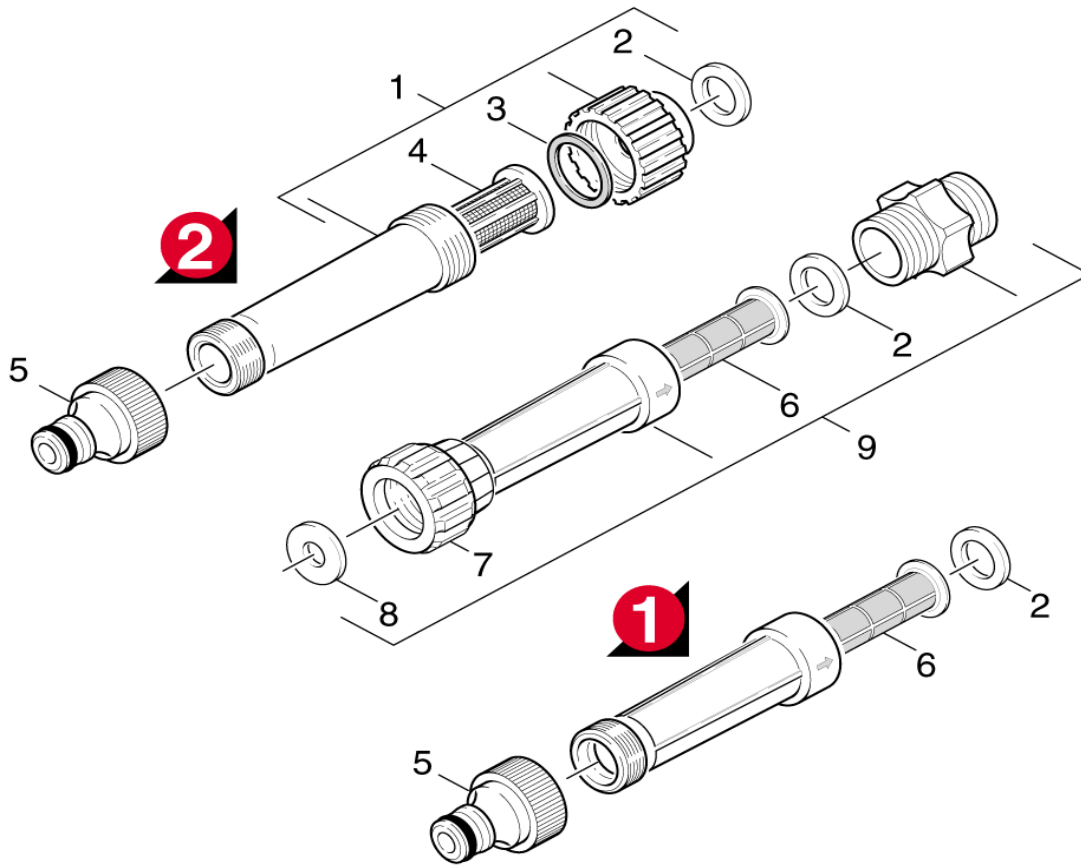

R J Bowers Distributors
 2003 Harrison Ave
 Rockford IL 61104
 E-mail: service@rjbowers.com
 Web: www.rjbowers.com
 (815) 399-8839 (800) 383-6584

PARTS BREAKDOWN FOR K380 (1.141-316.0)

Location	PN	DESCRIPTION	QTY	SERIAL #	
				FROM	TO
ACCESSORIES - Trigger Gun 4.1					
0	4775-2640	Trigger Gun	1		
/ 1.141-301.0					
1	5321-5120	Handhold few	1		
2	6303-1220	M4.2x13 DIN 7981 Torx T15 Pan HD HI/LO	9		
3	5481-1890	Lever	1		
4	4427-1780	Manifolds	1		
5	2880-2960	Spare part set O-Ring seal 5x-Kaercher	1		
6	7362-5020	O-Ring seal 2,8x1,6-NBR 70 DIN 3770	1		
7	5107-1470	Bar	1		
8	5582-0580	Valve disc	1		
9	5332-1570	Helical spring	1		
10	6362-4790	O-Ring seal 7,59X 2,62	1		
11	4481-1050	Lever	1		
12	5314-0820	Pin	1		
13	5110-5390	Sleeve	1		
14	5028-9050	Pipe	1		
15	5332-3490	Pressure spring	1		
16	6363-1150	O-Ring seal complete 1ST.-R.	1		
17	6390-2040	High pressure hose neutrally 6/12MPa 40G	1		
/ 1.141-301.0					

R J Bowers Distributors

2003 Harrison Ave
 Rockford IL 61104
 E-mail: service@rjbowers.com
 Web: www.rjbowers.com
 (815) 399-8839 (800) 383-6584

PARTS BREAKDOWN FOR K380 (1.141-316.0)

Location	PN	DESCRIPTION	QTY	SERIAL #	
				FROM	TO
ACCESSORIES - Jet Pipe 4.4					
1	5762-3310	Carrier brushes	1		
2	2640-5890	Brush lengthwise	1		
3	4760-5340	VPS K3 0287	1		
4	2640-7290	O-Ring seal set	4		
5	4760-2770	Lance	1		
6	4763-9860	Rotor Nozzle 033	1		
7	2640-9070	Brush Best	1		

/ 1.141-413.0

R J Bowers Distributors
 2003 Harrison Ave
 Rockford IL 61104
 E-mail: service@rjbowers.com
 Web: www.rjbowers.com
 (815) 399-8839 (800) 383-6584

PARTS BREAKDOWN FOR K380 (1.141-316.0)

Location	PN	DESCRIPTION	QTY	SERIAL #	
				FROM	TO
ACCESSORIES - Water Filter 4.5					
1	4730-0590	Water filter complete	1		
2	5363-5450	Seal	1		
3	5363-3360	Seal	1		
4	5731-0500	Water filter	1		
5	6389-8700	Connection 3/4"	1		
6		Stockpiling discontinued	1		
7	5310-1180	Nut	1		
8	5364-1290	Flat gasket	1		
9	4730-0980	Water filter complete packaged	1		