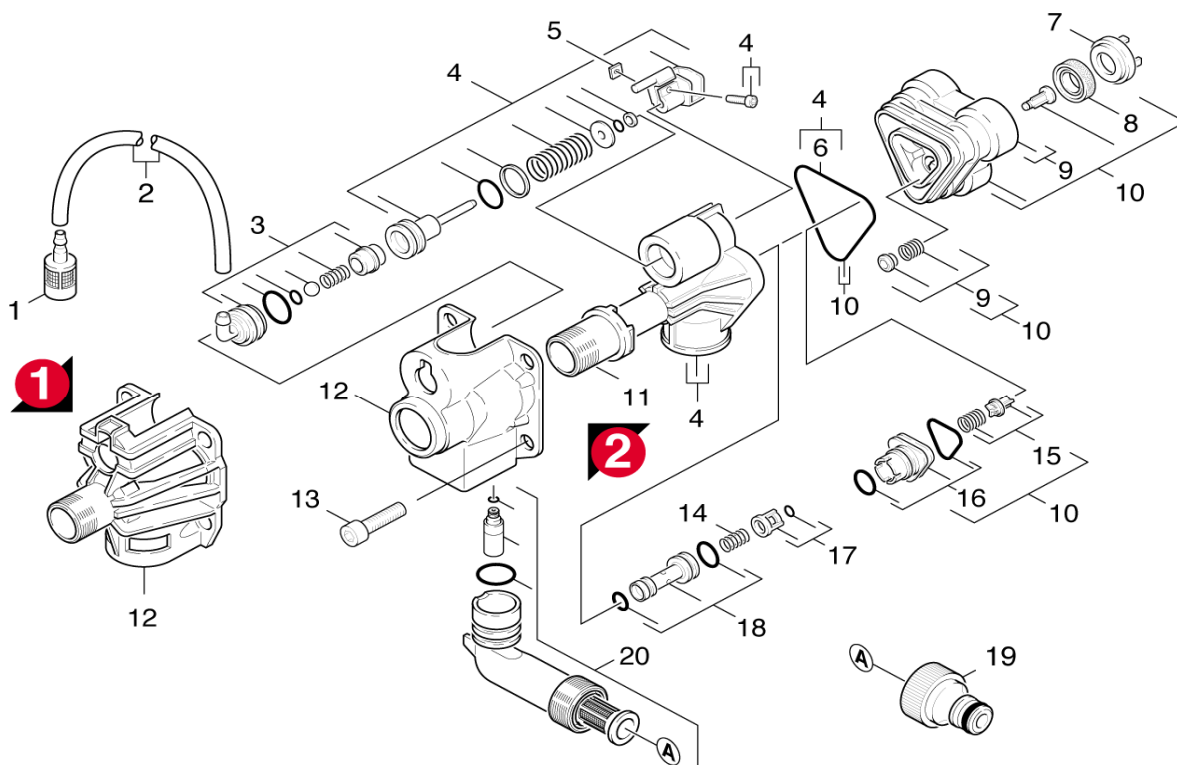

PARTS BREAKDOWN FOR K380 (1.141-316.0)

Location	PN	DESCRIPTION	QTY	SERIAL #	
				FROM	TO
PIECE PARTS 1.0					
1	9001-1090	Cover top part (K380M-Griff)f.Ersa.	1		
/ 1.141-301.0 / -302.0 / -313.0/ -314.0 / -316.0 / -317.0					
2	9001-1110	Cover top part replacement K390-GRIFF	1		
/ 1.141-401.0 / -402.0 / -413.0/ -414.0 / -415.0					
5	7303-0960	Screw 4x22 -ST-10.9-R2R (IN6RD)	6		
6	9036-3660	Cover bottom part	1		

R J Bowers Distributors
 2003 Harrison Ave
 Rockford IL 61104
 E-mail: service@rjbowers.com
 Web: www.rjbowers.com
 (815) 399-8839 (800) 383-6584

PARTS BREAKDOWN FOR K380 (1.141-316.0)

Location	PN	DESCRIPTION	QTY	SERIAL #	
				FROM	TO
PUMP SET - Cylinder Head 2.1					
1	5731-6090	Filter with weight	1		
2	6388-2160	Hose DN 5	1		
3	9001-1030	Spare part set nipple chemistry	1		
4	9001-1040	Spare parts set control head	1		
5	7311-5690	Square nut M4 -04-A2E DIN 562	1		
6	9081-4180	Form seal	1		
7	9036-3220	Supporting disk	3		
8	6362-8750	Grooved ring	3		
9	9001-1100	Moulded part complete	1		
10	9001-1050	Spare parts set cylinder head	1		
11	9036-4440	Sleeve - Version 2	1		
12	9039-1170	Cover - Version 2	1		
12	2889-0750	Spare part set pressure cap - Version 1	1		
13	7306-0420	Cylinder head screw M8x25 -8.8-A2E ISO4	4		
14	9047-0260	Spring	1		
15	9001-1490	Spare parts set valve (3 Pack)	1		
16	9001-1060	Joining piece	1		
17	9001-1070	Cage complete	1		
18	9001-1080	Injector complete	1		
19	6389-8700	Connection 3/4"	1		
20	9001-1870	Inlet Elbow	1		

R J Bowers Distributors
 2003 Harrison Ave
 Rockford IL 61104
 E-mail: service@rjbowers.com
 Web: www.rjbowers.com
 (815) 399-8839 (800) 383-6584

PARTS BREAKDOWN FOR K380 (1.141-316.0)

Location	PN	DESCRIPTION	QTY	SERIAL #	
				FROM	TO
PUMP SET - Thrust Guidance 2.2					
2	9047-0230	Spring	3		
3	9001-1020	Piston complete (3 Pack)	1		
4	9081-3730	O-Ring seal 70x2-NBR70	1		
5	9001-1010	Thrust guidance	1		
6	6964-0260	Seal	1		
7	7306-0420	Cylinder head screw M8x25 -8.8-A2E ISO4	4		