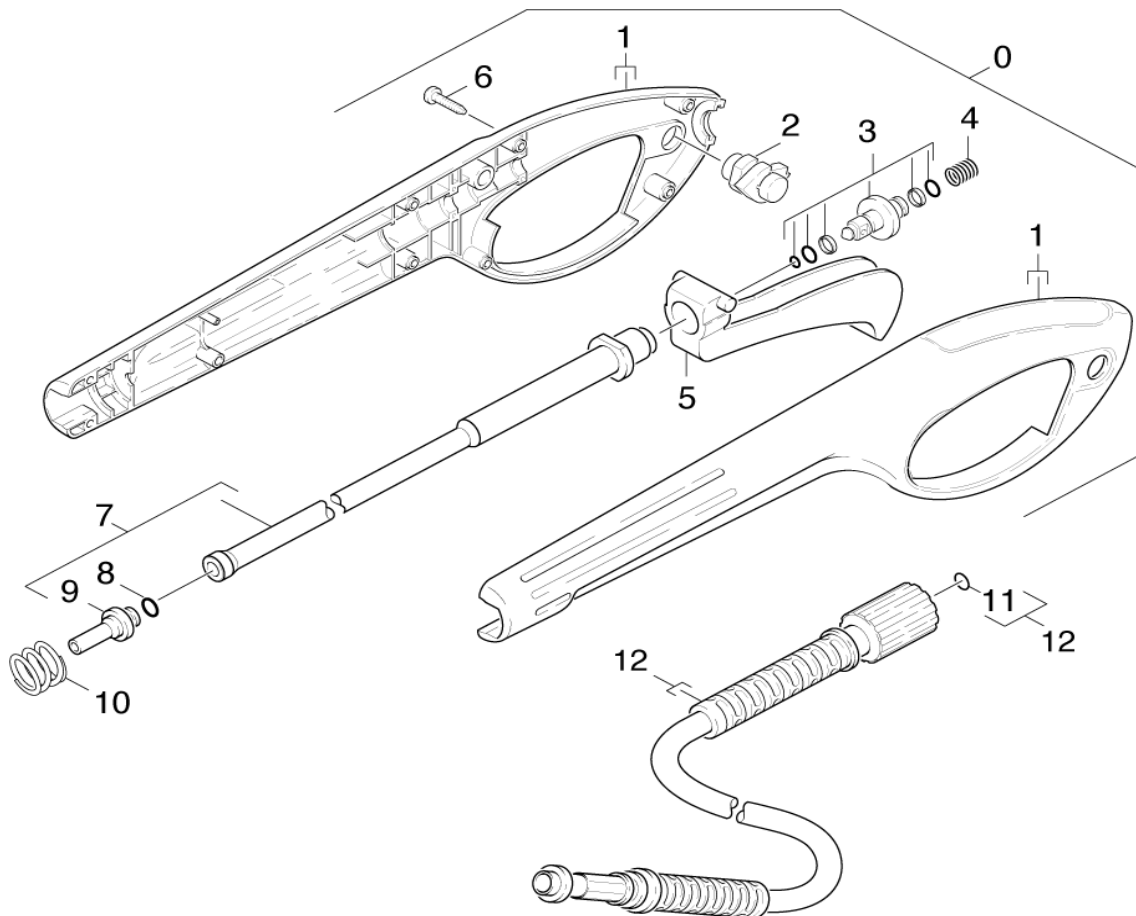

PARTS BREAKDOWN FOR K380 (1.141-316.0)

Location	PN	DESCRIPTION	QTY	SERIAL #	
				FROM	TO
ACCESSORIES - Trigger Gun 4.2					
0	9001-1250	Trigger Gun	1		
/ 1.994-830.0					
1	9036-4080	365 Trigger Gun Handles (Casing)	1		
2	6964-0440	Moulded part	1		
3	9011-4020	Bush completely	1		
4	6964-0020	Spring	1		
5	5481-1590	Lever	1		
6	6303-1220	M4.2x13 DIN 7981 Torx T15 Pan HD HI/LO	8		
7	9011-3970	Pipe	1		
8	6362-8980	Gasket 7x2 NBR90	1		
9	5031-0680	Joining Piece	1		
10	5332-3490	Pressure spring	1		
11	2880-2960	Spare part set O-Ring seal 5x-Kaercher	1		
12	9082-0570	HP Hose	1		

R J Bowers Distributors

2003 Harrison Ave
Rockford IL 61104

E-mail: service@rjbowers.com

Web: www.rjbowers.com

(815) 399-8839 (800) 383-6584