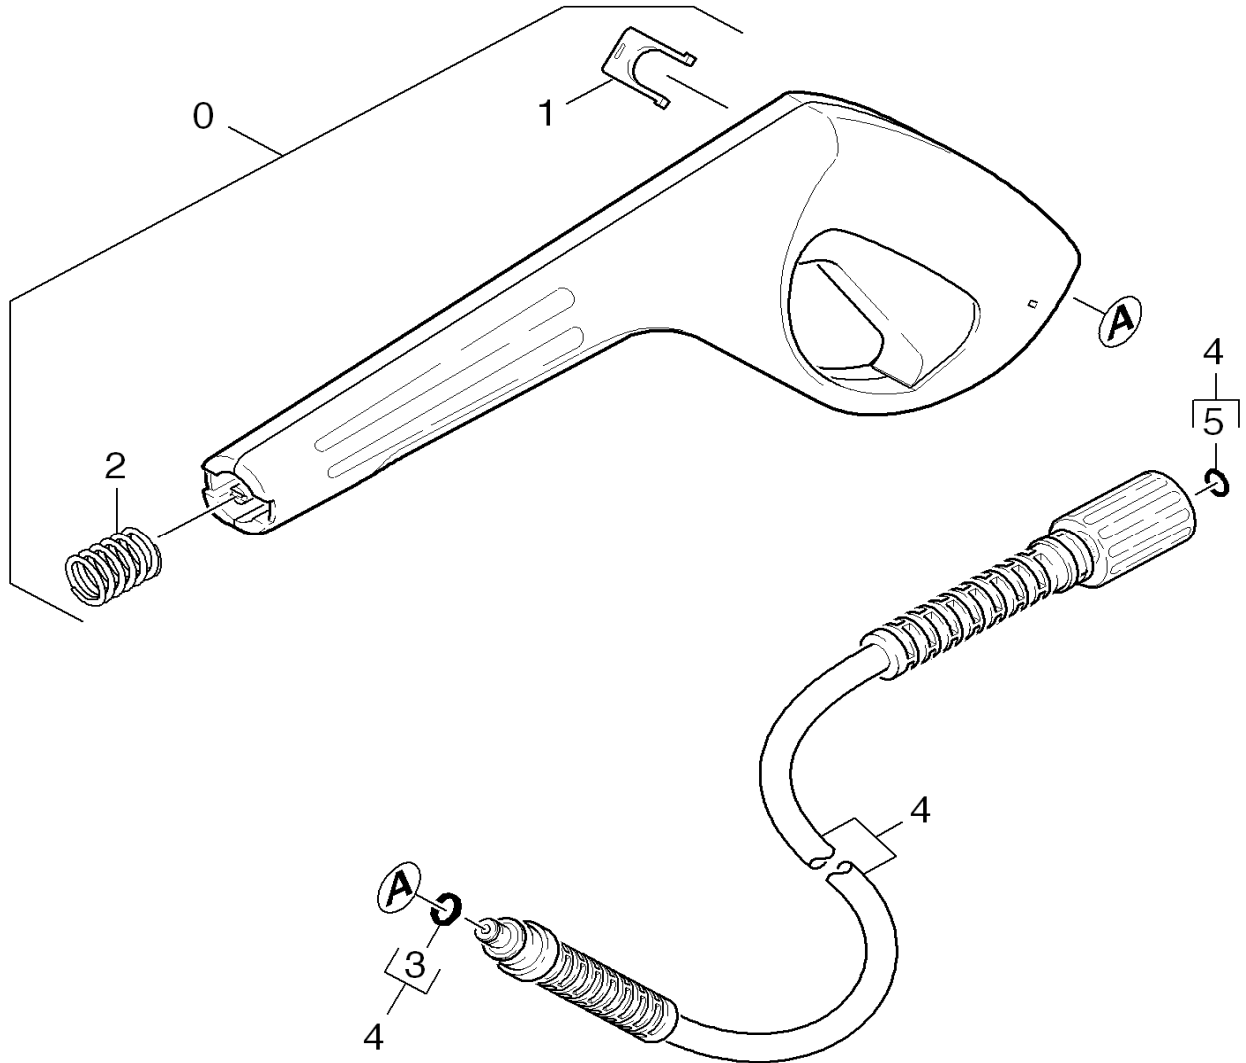

R J Bowers Distributors

2003 Harrison Ave
Rockford IL 61104

E-mail: service@rjbowers.com

Web: www.rjbowers.com

(815) 399-8839 (800) 383-6584

PARTS BREAKDOWN FOR K380 (1.141-316.0)

Location	PN	DESCRIPTION	QTY	SERIAL #	
				FROM	TO
ACCESSORIES - Trigger Gun 4.3					
0	2641-2020	Pistol-M replacement packaged V1.1 RM K2	1		
1	5037-1370	Clamp	1		
2	5332-4640	Pressure spring	1		
3	6363-1980	O-Ring seal 6x2 90 shore PUR	1		
4	6390-4630	High pressure hose 9/16MPa	1		
5	2880-2960	Spare part set O-Ring seal 5x-Kaercher	1		