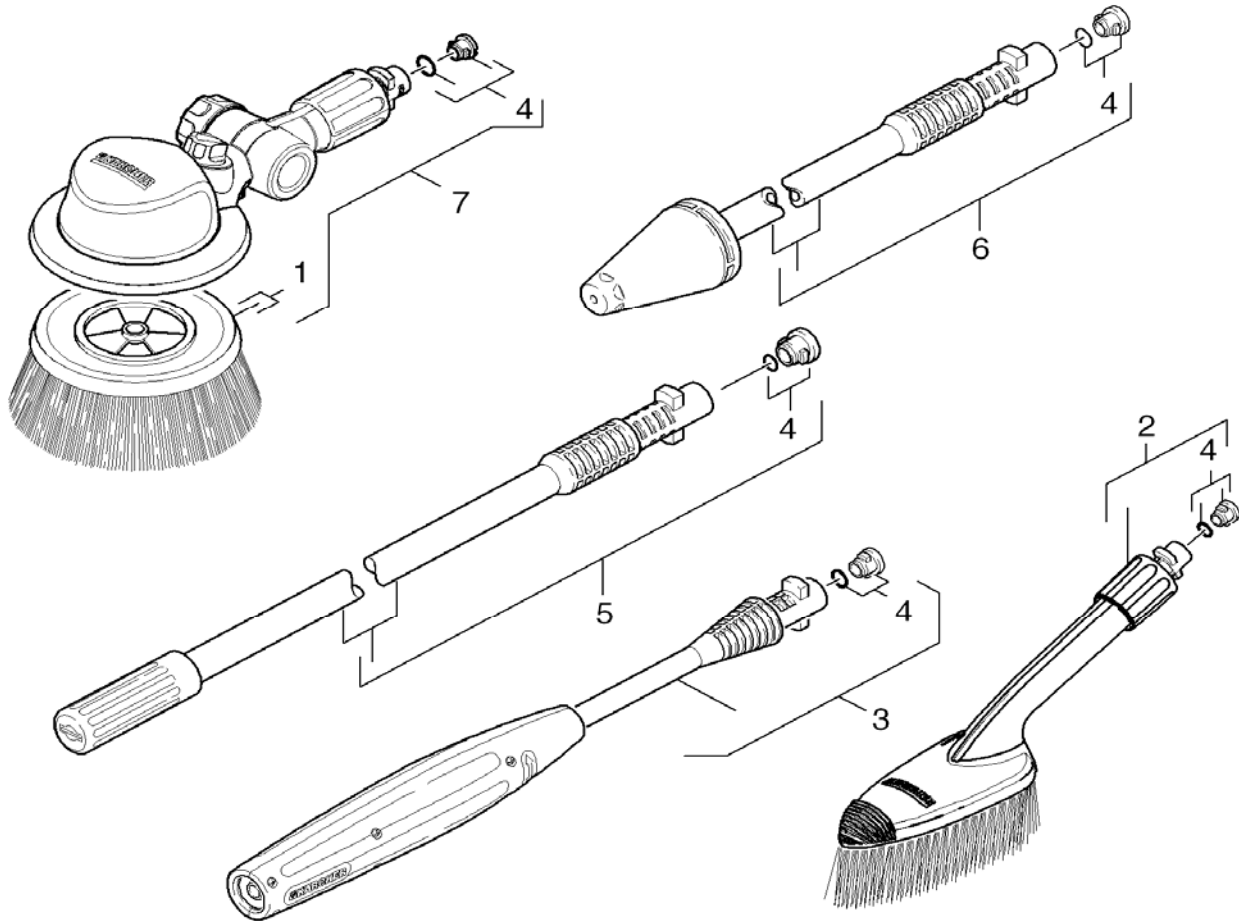

PARTS BREAKDOWN FOR K380 (1.141-316.0)

Location	PN	DESCRIPTION	QTY	SERIAL #	
				FROM	TO
ACCESSORIES - Jet Pipe 4.4					
1	5762-3310	Carrier brushes	1		
2	2640-5890	Brush lengthwise	1		
3	4760-5340	VPS K3 0287	1		
4	2640-7290	O-Ring seal set	4		
5	4760-2770	Lance	1		
6	4763-9860	Rotor Nozzle 033	1		
7	2640-9070	Brush Best	1		

/ 1.141-413.0

R J Bowers Distributors
2003 Harrison Ave
Rockford IL 61104
E-mail: service@rjbowers.com
Web: www.rjbowers.com
(815) 399-8839 (800) 383-6584