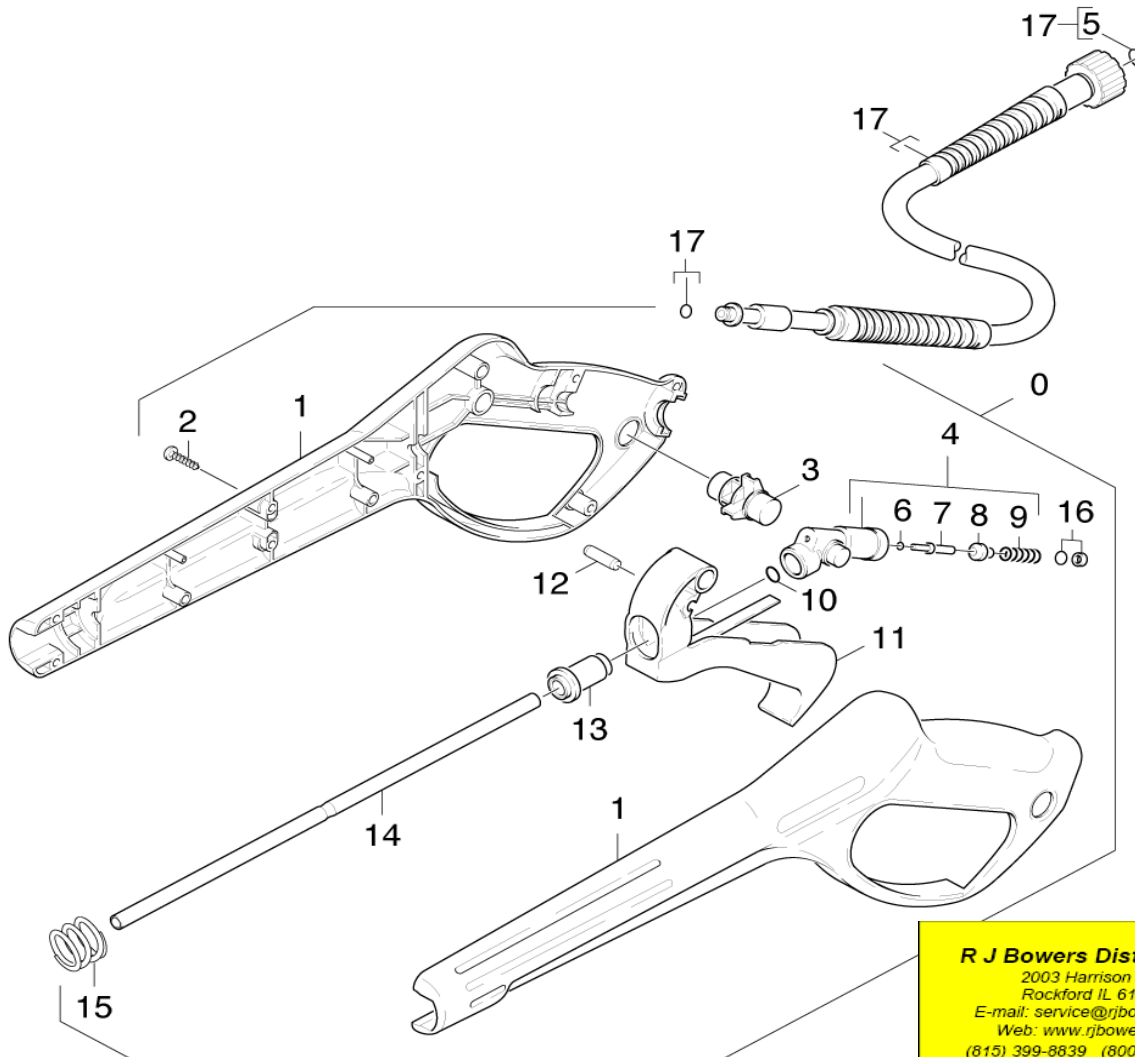

PARTS BREAKDOWN FOR K380 (1.141-316.0)

Location	PN	DESCRIPTION	QTY	SERIAL #	
				FROM	TO
ACCESSORIES - Trigger Gun 4.1					
0	4775-2640	Trigger Gun	1		
/ 1.141-301.0					
1	5321-5120	Handhold few	1		
2	6303-1220	M4.2x13 DIN 7981 Torx T15 Pan HD HI/LO	9		
3	5481-1890	Lever	1		
4	4427-1780	Manifolds	1		
5	2880-2960	Spare part set O-Ring seal 5x-Kaercher	1		
6	7362-5020	O-Ring seal 2,8x1,6-NBR 70 DIN 3770	1		
7	5107-1470	Bar	1		
8	5582-0580	Valve disc	1		
9	5332-1570	Helical spring	1		
10	6362-4790	O-Ring seal 7,59X 2,62	1		
11	4481-1050	Lever	1		
12	5314-0820	Pin	1		
13	5110-5390	Sleeve	1		
14	5028-9050	Pipe	1		
15	5332-3490	Pressure spring	1		
16	6363-1150	O-Ring seal complete 1ST.-R.	1		
17	6390-2040	High pressure hose neutrally 6/12MPa 40G	1		
/ 1.141-301.0					

R J Bowers Distributors
2003 Harrison Ave
Rockford IL 61104
E-mail: service@rjbowers.com
Web: www.rjbowers.com
(815) 399-8839 (800) 383-6584