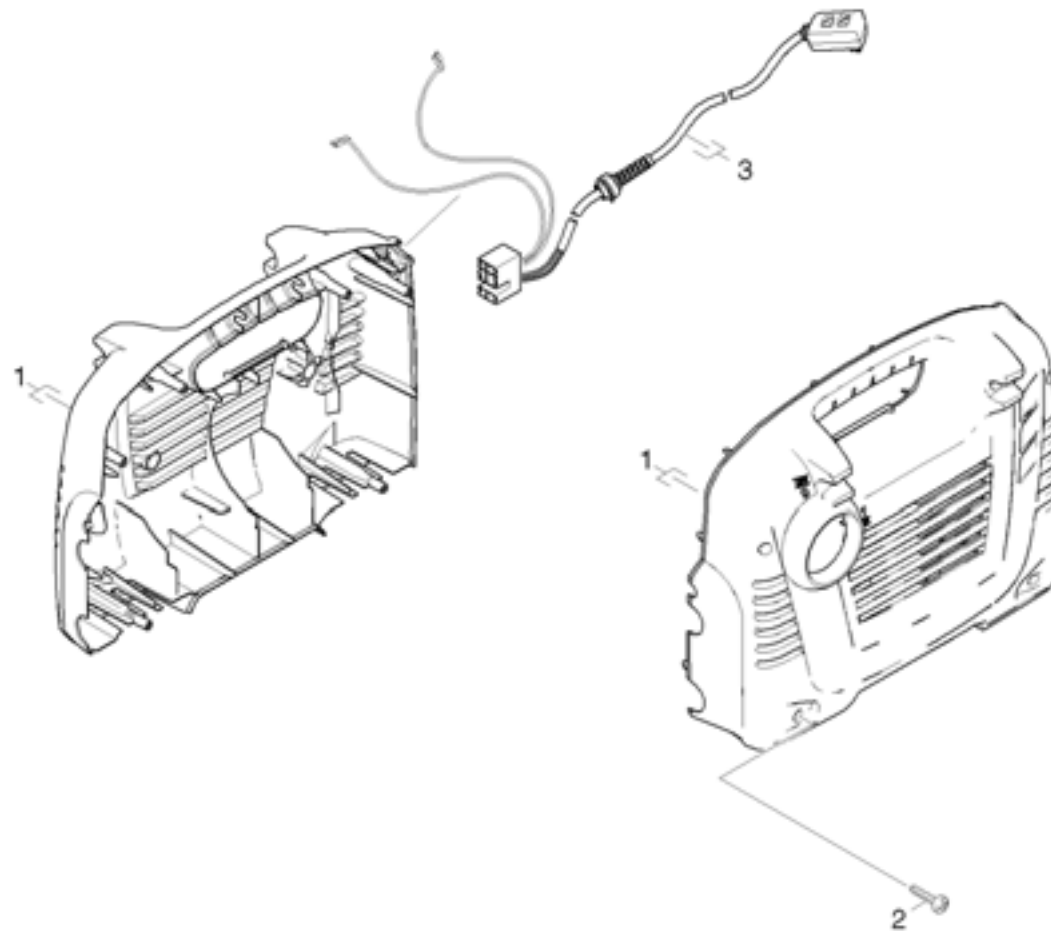

Spare parts list

K 2.16 (16015320)

K 2.19 (16015100)

CONTENT LIST

1.0 Housing

2.0 PUMP SET

2.1 Housing

2.2 Thrust guidance

3.0 MOTOR

4.0 Accessories

4.1 Trigger gun

4.2 Jet pipe

1.0 Housing

1.0 Housing

POS	DESCRIPTION ADDITIONAL INFORMATIONS	PART NO	QTY.	FROM SER.NR.	UP TO SER. NR.
1	K 2.16 shells	97602480	1		
2	SCREW HI-LO 4X22	90861730	7		
3	Cable complete with Multistecker, Motork	97500720	1		

2.0 PUMP SET

2.1 Housing
2.2 Thrust guidance

2.1 Housing

2.1 Housing

POS	DESCRIPTION ADDITIONAL INFORMATIONS	PART NO	QTY.	FROM SER.NR.	UP TO SER. NR.
1	Manifold complete replacement *	97501560	1		
2	FORM O-RING	90814220	1		
3	Cylinder head complete K2.93 Spare Part	97601970	1		
4	Suction cover replacement +SV *	97501550	1		
5	CLAMP	90391480	1		
6	SCREW M8x55 CLASSE 8.8	90862000	4		
7		90119110	1		
8	Nipple chemistry complete (CEN)	97500580	1		