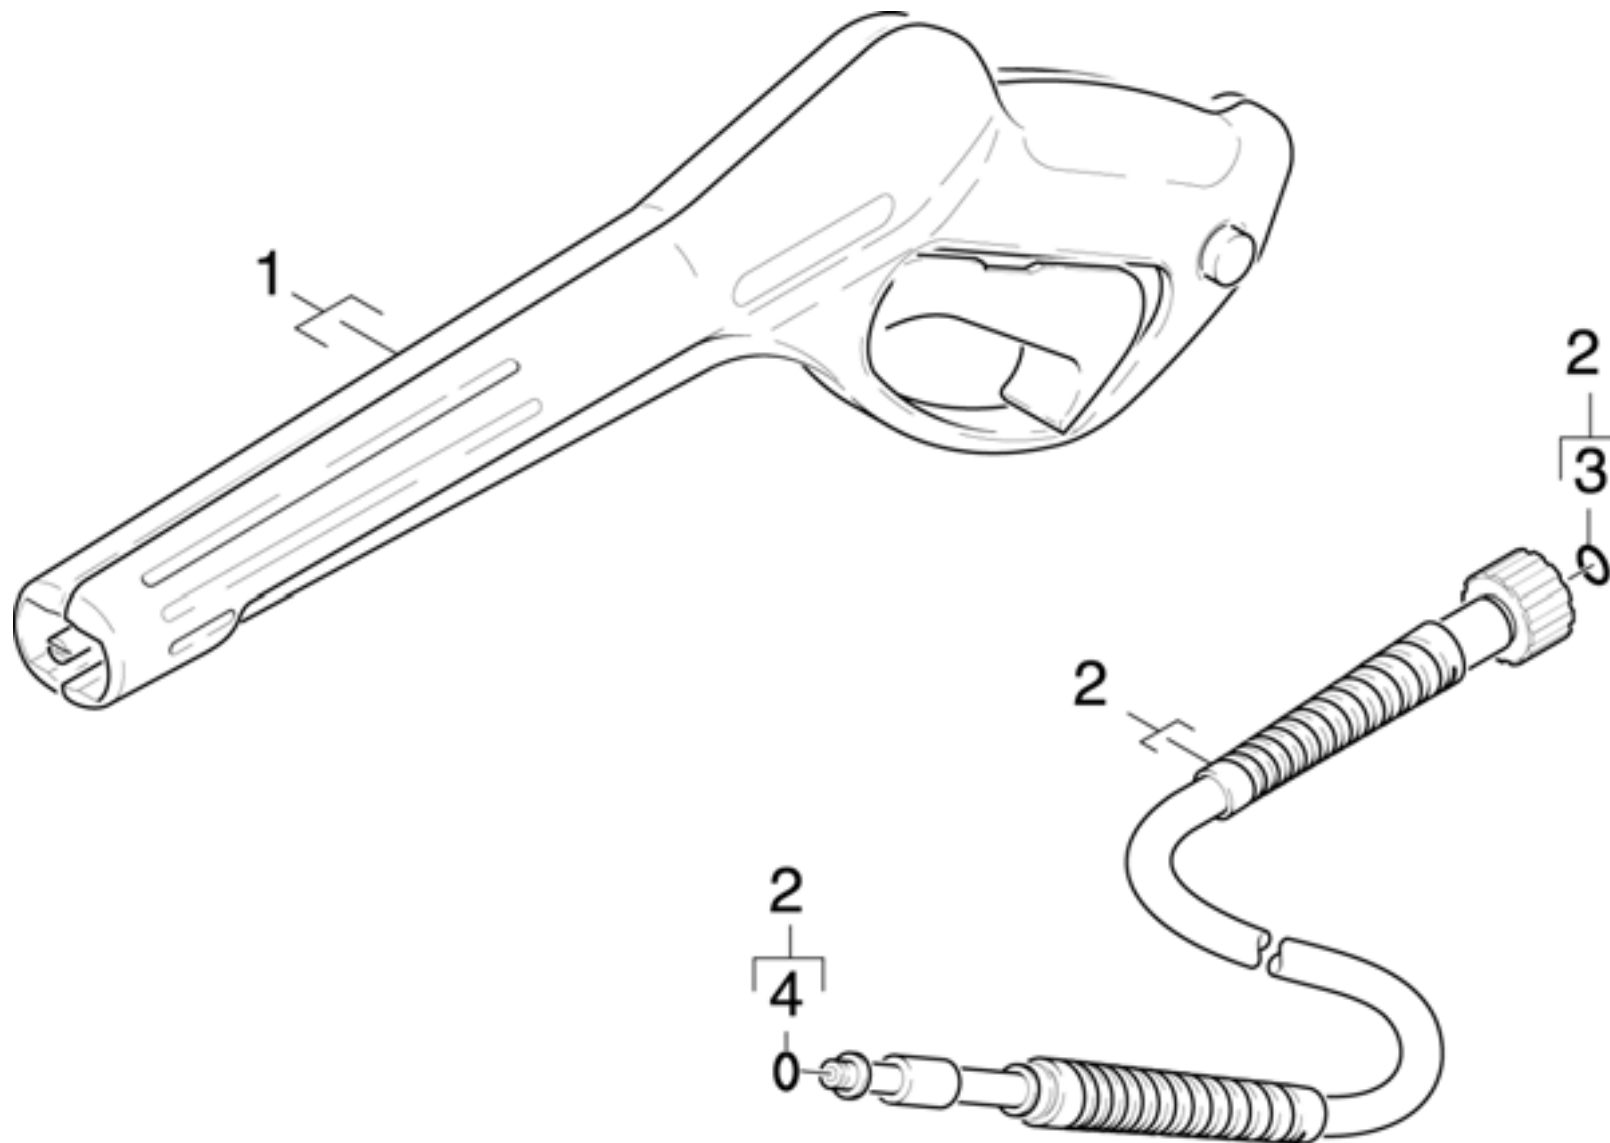

4.1 Trigger gun

4.1 Trigger gun

POS	DESCRIPTION ADDITIONAL INFORMATIONS	PART NO	QTY.	FROM SER.NR.	UP TO SER. NR.
1	PISTOL	47753310	1		
2	High pressure hose 6/11MPA neutr. 40G MU	63902610	1		
3	O RING SET HD 555	28801540	1		
4	O-Ring seal 6,75x1,78 NBR 70	63624980	1