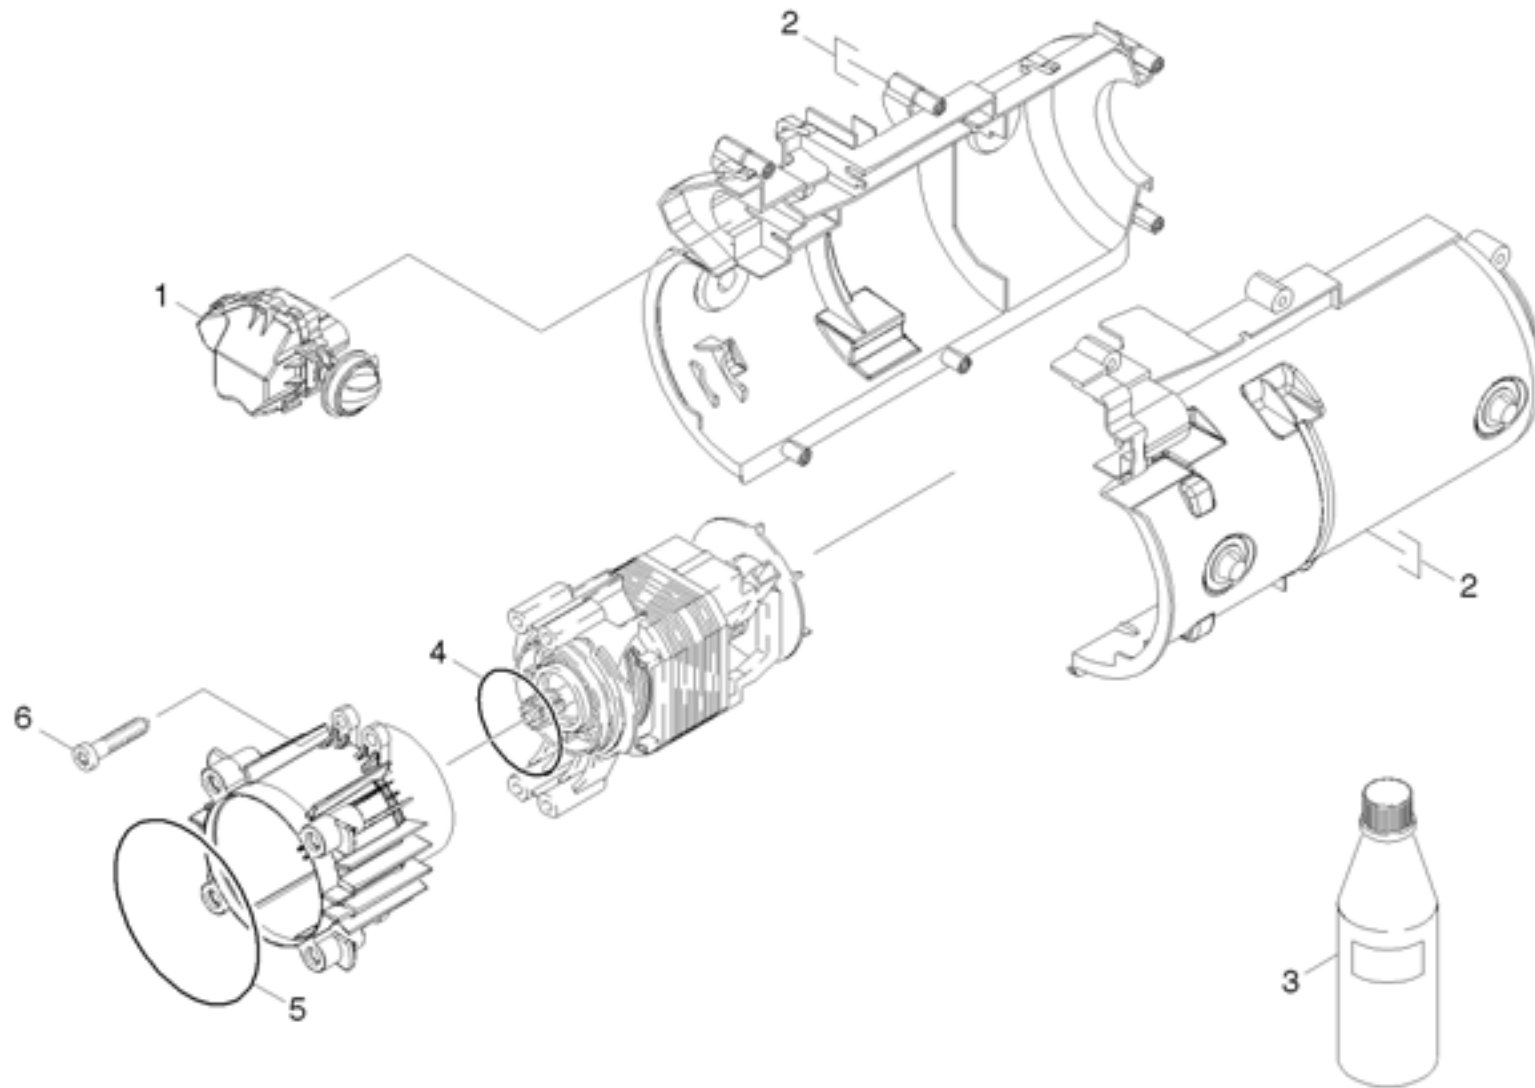

3.0 MOTOR

3.0 MOTOR

POS	DESCRIPTION ADDITIONAL INFORMATIONS	PART NO	QTY.	FROM SER.NR.	UP TO SER. NR.
1	Electric box complete replacement *	97501570	1		
2	Housing motor replacement *(CEN)	97500790	1		
3	ENGINE OIL 1 LTR	62881120	1		
4	O-Ring seal 50 x 2,2 NBR 80	63633400	1		
5	O-Ring seal 60x2,5 -NBR 80	63633390	1		
6	Screw 5x26,4	63032600	4