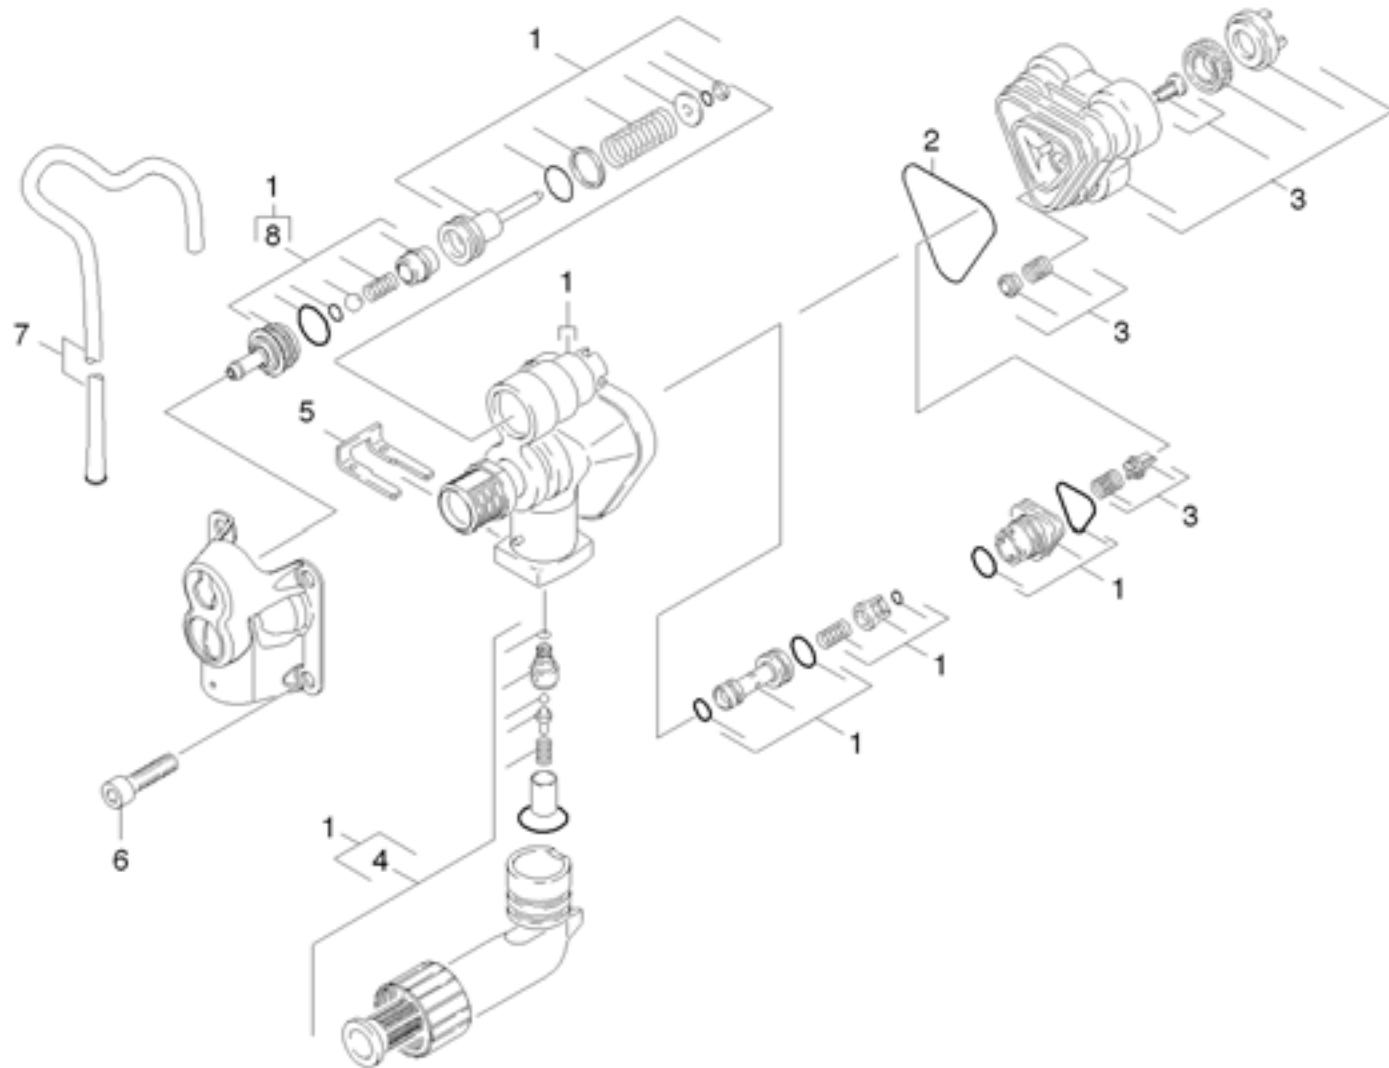

Spare parts list

K 2.16 (16015320)

K 2.19 (16015100)

CONTENT LIST

1.0 Housing

2.0 PUMP SET

2.1 Housing

2.2 Thrust guidance

3.0 MOTOR

4.0 Accessories

4.1 Trigger gun

4.2 Jet pipe

1.0 Housing

1.0 Housing

POS	DESCRIPTION ADDITIONAL INFORMATIONS	PART NO	QTY.	FROM SER.NR.	UP TO SER. NR.
1	K 2.16 shells	97602480	1		
2	SCREW HI-LO 4X22	90861730	7		
3	Cable complete with Multistecker, Motork	97500720	1		

2.0 PUMP SET

2.1 Housing
2.2 Thrust guidance

2.1 Housing

2.1 Housing

POS	DESCRIPTION ADDITIONAL INFORMATIONS	PART NO	QTY.	FROM SER.NR.	UP TO SER. NR.
1	Manifold complete replacement *	97501560	1		
2	FORM O-RING	90814220	1		
3	Cylinder head complete K2.93 Spare Part	97601970	1		
4	Suction cover replacement +SV *	97501550	1		
5	CLAMP	90391480	1		
6	SCREW M8x55 CLASSE 8.8	90862000	4		
7		90119110	1		
8	Nipple chemistry complete (CEN)	97500580	1		

2.2 Thrust guidance

2.2 Thrust guidance

POS	DESCRIPTION ADDITIONAL INFORMATIONS	PART NO	QTY.	FROM SER.NR.	UP TO SER. NR.
2	SPACER	90480710	1		
3	Thrust guidance replacement complete (CE	97500780	1		
4	O-Ring seal 60x2,5 -NBR 80	63633390	1		