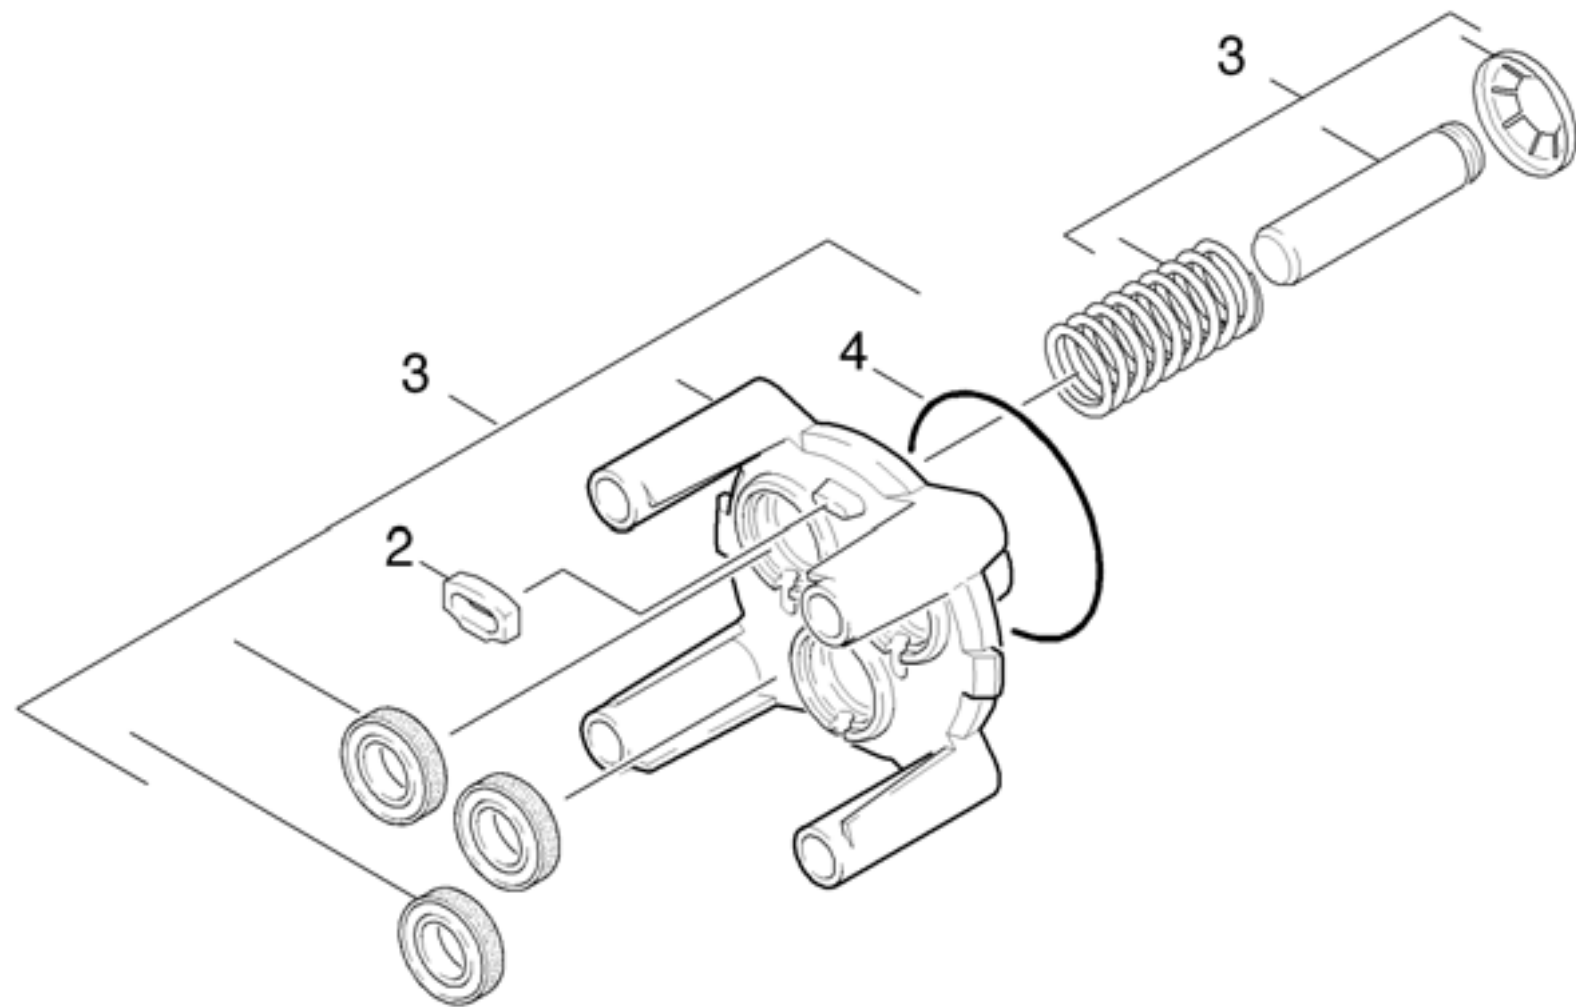

2.0 PUMP SET

2.1 Housing
2.2 Thrust guidance

2.1 Housing

2.1 Housing

POS	DESCRIPTION ADDITIONAL INFORMATIONS	PART NO	QTY.	FROM SER.NR.	UP TO SER. NR.
1	Manifold complete replacement *	97501560	1		
2	FORM O-RING	90814220	1		
3	Cylinder head complete K2.93 Spare Part	97601970	1		
4	Suction cover replacement +SV *	97501550	1		
5	CLAMP	90391480	1		
6	SCREW M8x55 CLASSE 8.8	90862000	4		
7		90119110	1		
8	Nipple chemistry complete (CEN)	97500580	1		

2.2 Thrust guidance

2.2 Thrust guidance

POS	DESCRIPTION ADDITIONAL INFORMATIONS	PART NO	QTY.	FROM SER.NR.	UP TO SER. NR.
2	SPACER	90480710	1		
3	Thrust guidance replacement complete (CE	97500780	1		
4	O-Ring seal 60x2,5 -NBR 80	63633390	1		