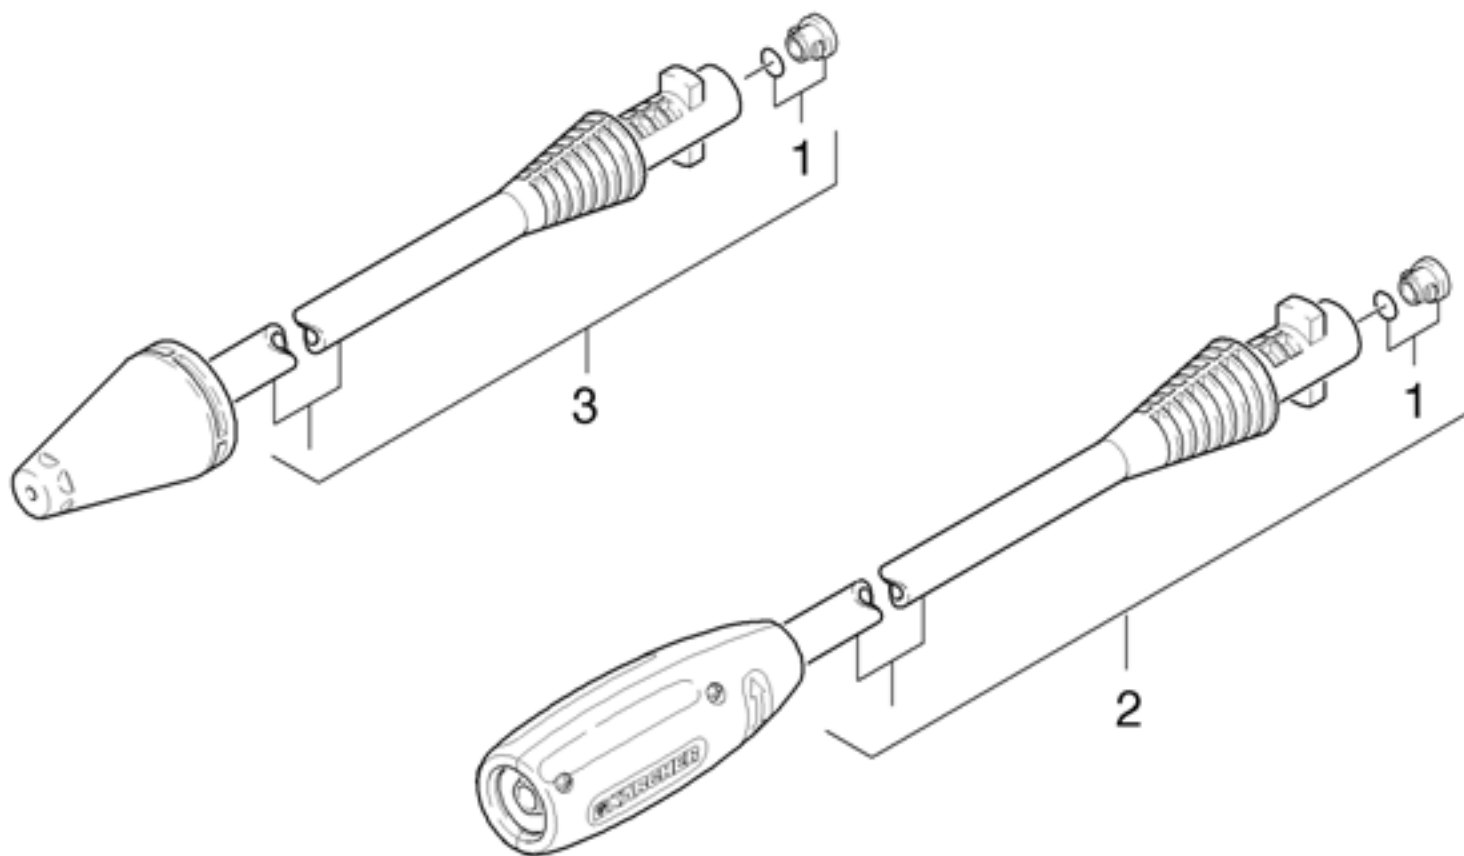

4.2 Jet pipe

4.2 Jet pipe

POS	DESCRIPTION ADDITIONAL INFORMATIONS	PART NO	QTY.	FROM SER.NR.	UP TO SER. NR.
1	GASKET	26407290	1		
2	VPS K2 026	47605200	1		
3	ROTARY NOZZLE	47639910	1