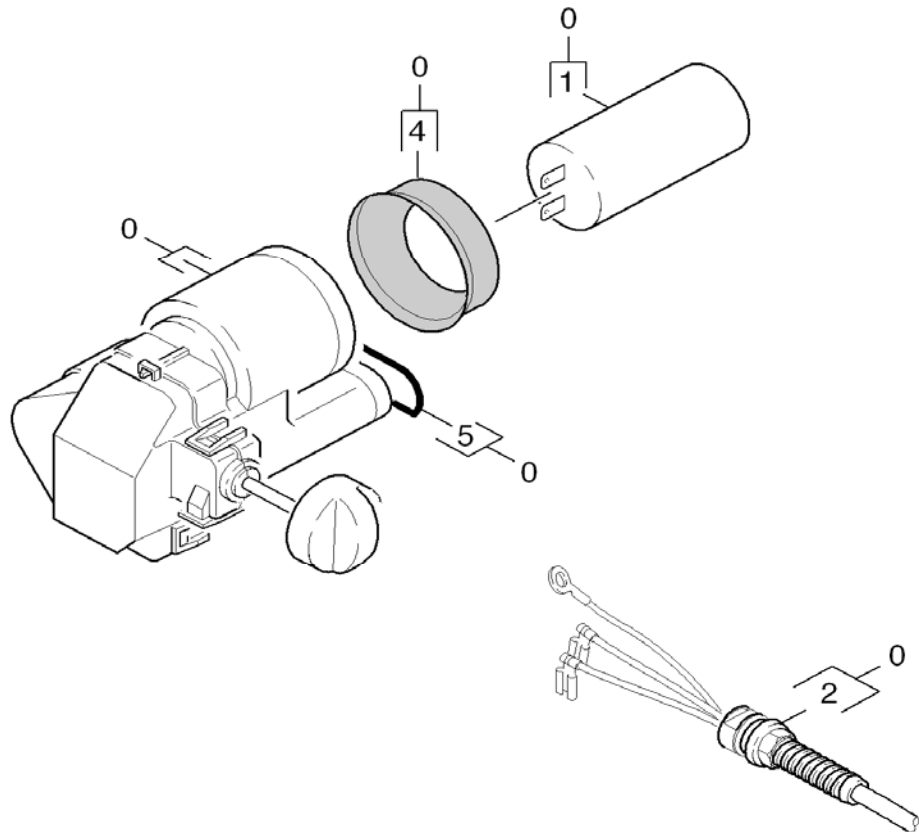

PARTS BREAKDOWN FOR K3.68M (1.601-742.0)

Location	PN	DESCRIPTION	QTY	SERIAL #	
				FROM	TO
ELECTRICAL BOX 5.0					
0	9776-0610	Electric Box Complete K3.68	1		
1	6661-1960	Capacitor 60μF	1		
2	9084-1490	Cable with Plug	1		
4	9080-4210	Joint Ring Capacitor d.45.70 Shore	1		
5	9081-4170	O-Ring d.20x2	1		

R J Bowers Distributors

2003 Harrison Ave
Rockford IL 61104

E-mail: service@rjbowers.com

Web: www.rjbowers.com

(815) 399-8839 (800) 383-6584