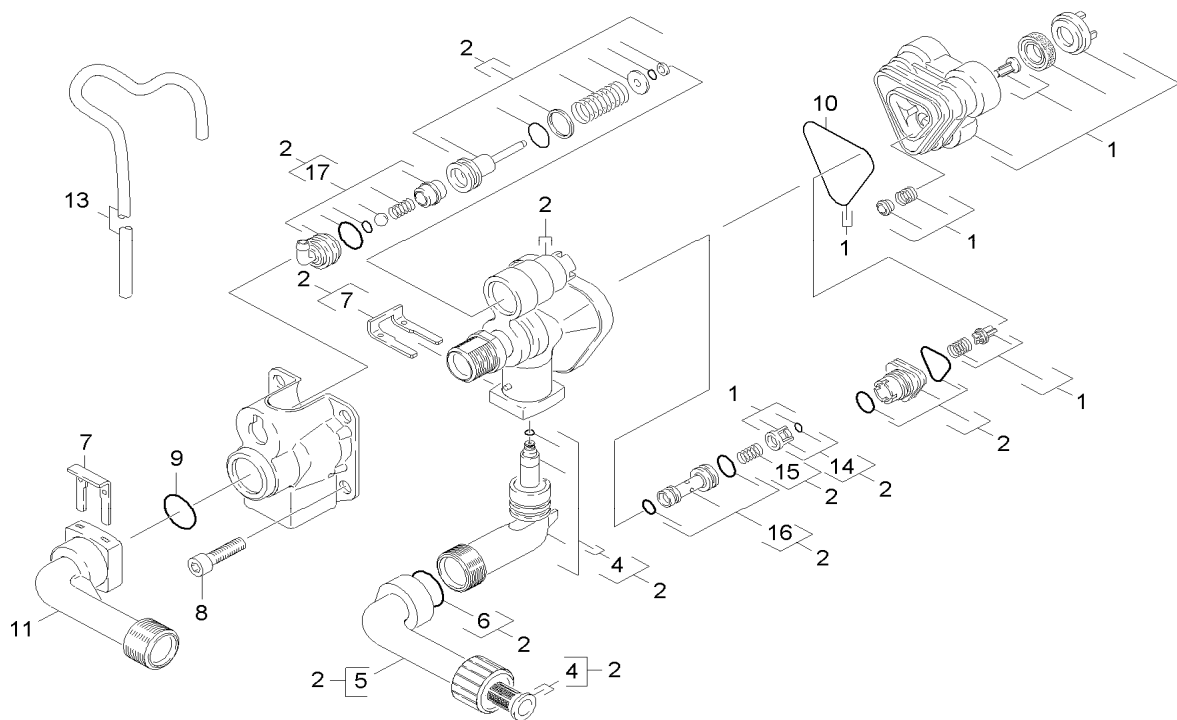

# PARTS BREAKDOWN FOR K3.68M (1.601-742.0)

Location	PN	DESCRIPTION	QTY	SERIAL #	
				FROM	TO

# PARTS BREAKDOWN FOR K3.68M (1.601-742.0)

Location	PN	DESCRIPTION	QTY	SERIAL #	
				FROM	TO
<b>PUMP SET - Cylinder Head 2.1</b>					
1	9760-1970	HP Head Complete (Cylinder Head)	1		
2	9776-0580	Housing Complete (Control Head)	1		
4	9001-3750	Spare Parts Set Suction Connection	1		
5	9776-0590	Suction Connection Replacement	1		
6	9081-4200	O-Ring d.17.86x2.62	1		
7	9039-1480	Metal Fork (Metal U-Clip)	2		
8	9086-2000	Screw M8x55 Class 8.8	4		
9	6362-1510	O-Ring d. 10x2 NBR 70	1		
10	9081-4180	Form Seal	1		
11	9036-7030	Connection Delivery Side	1		
13	6388-2160	Hose DN 5	1		
14	9001-1070	Cage Complete	1		
15	9047-0260	Spring	1		
16	9001-1080	Injector Complete (Nozzle Insert)	1		
17	9750-0580	Detergent Inlet Assembly	1		

**#17 Detergent Inlet Assembly:** Showing a 90 degree nipple to attach detergent suction hose. *This picture is INCORRECT.* This part should be a straight nipple. The part number is correct **9.750-058.0**; just the illustration is incorrect.

# PARTS BREAKDOWN FOR K3.68M (1.601-742.0)

Location	PN	DESCRIPTION	QTY	SERIAL #	
				FROM	TO
<b>PUMP SET - Thrust Guidance 2.2</b>					
1	9048-0710	Spacer - Seal	1		
2	9011-8520	Thrust Complete	1		
2A	6365-3930	Grooved Ring (Oil Seal)	3		
3	6362-8260	Gasket 61.6x2.62	1		