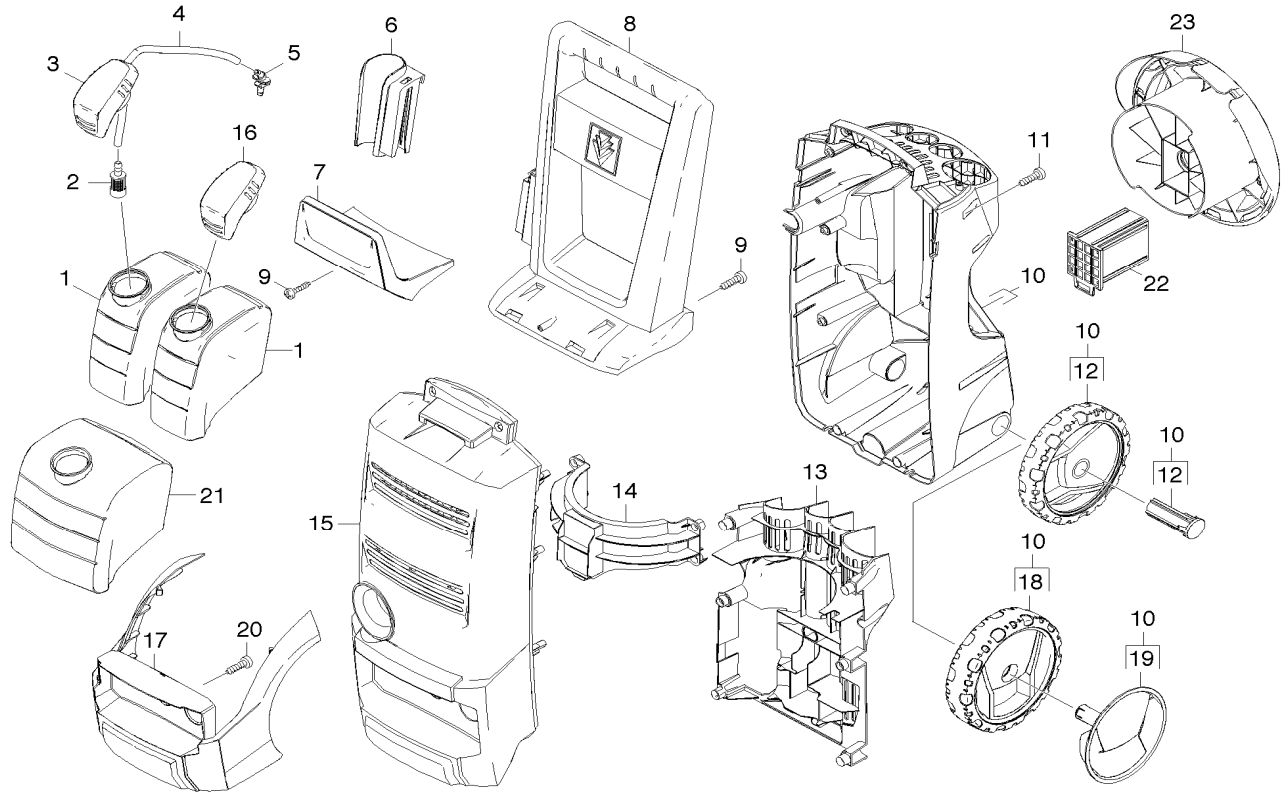

PARTS BREAKDOWN FOR K3.68M (1.601-742.0)

Location	PN	DESCRIPTION	QTY	SERIAL #	
				FROM	TO

HOUSING 1.0 - diagram

R J Bowers Distributors
2003 Harrison Ave
Rockford IL 61104
E-mail: service@rjbowers.com
Web: www.rjbowers.com
(815) 399-8839 (800) 383-6584