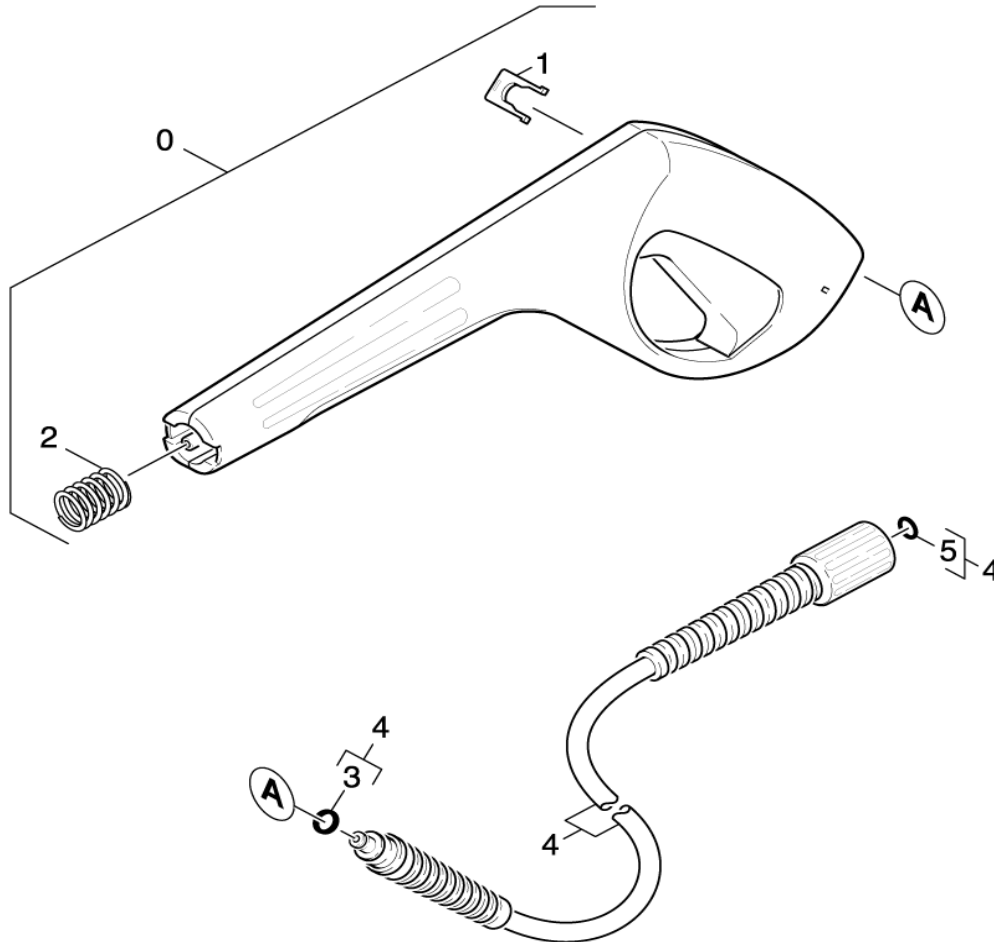

PARTS BREAKDOWN FOR K3.68M (1.601-742.0)

Location	PN	DESCRIPTION	QTY	SERIAL #	
				FROM	TO
ACCESSORIES - Trigger Gun 4.2					
0	2641-2020	Trigger Gun	1		
1	5037-1370	Clamp	1		
2	5332-4640	Pressure spring	1		
3	6363-1980	O-Ring seal 6x2 90 shore PUR	1		
4	6390-8710	High Pressure Hose 9/16	1		
5	2880-2960	Spare Part Set O-Ring Seal (5 Pack)	1		

R J Bowers Distributors

2003 Harrison Ave
Rockford IL 61104

E-mail: service@rjbowers.com

Web: www.rjbowers.com

(815) 399-8839 (800) 383-6584