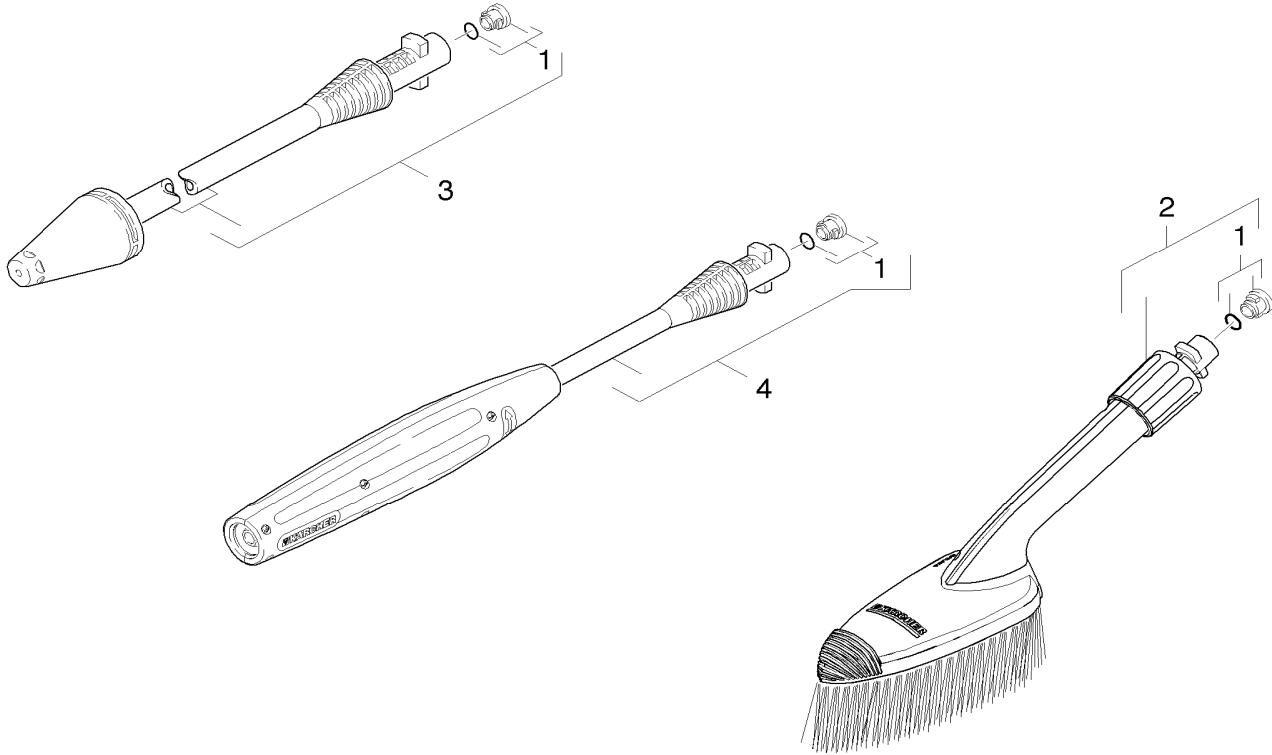

PARTS BREAKDOWN FOR K3.68M (1.601-742.0)

Location	PN	DESCRIPTION	QTY	SERIAL #	
				FROM	TO
ACCESSORIES - Jet Pipe 4.3					
1	2640-7290	O-Ring Seal Set	1		
2	2640-5890	Brush lengthwise	1		
3	4763-9910	Rotor Nozzle (DirtBlaster)LP/027	1		
4	4760-5340	Variable Spray Wand VPS K3 0287	1		

R J Bowers Distributors
2003 Harrison Ave
Rockford IL 61104
E-mail: service@rjbowers.com
Web: www.rjbowers.com
(815) 399-8839 (800) 383-6584