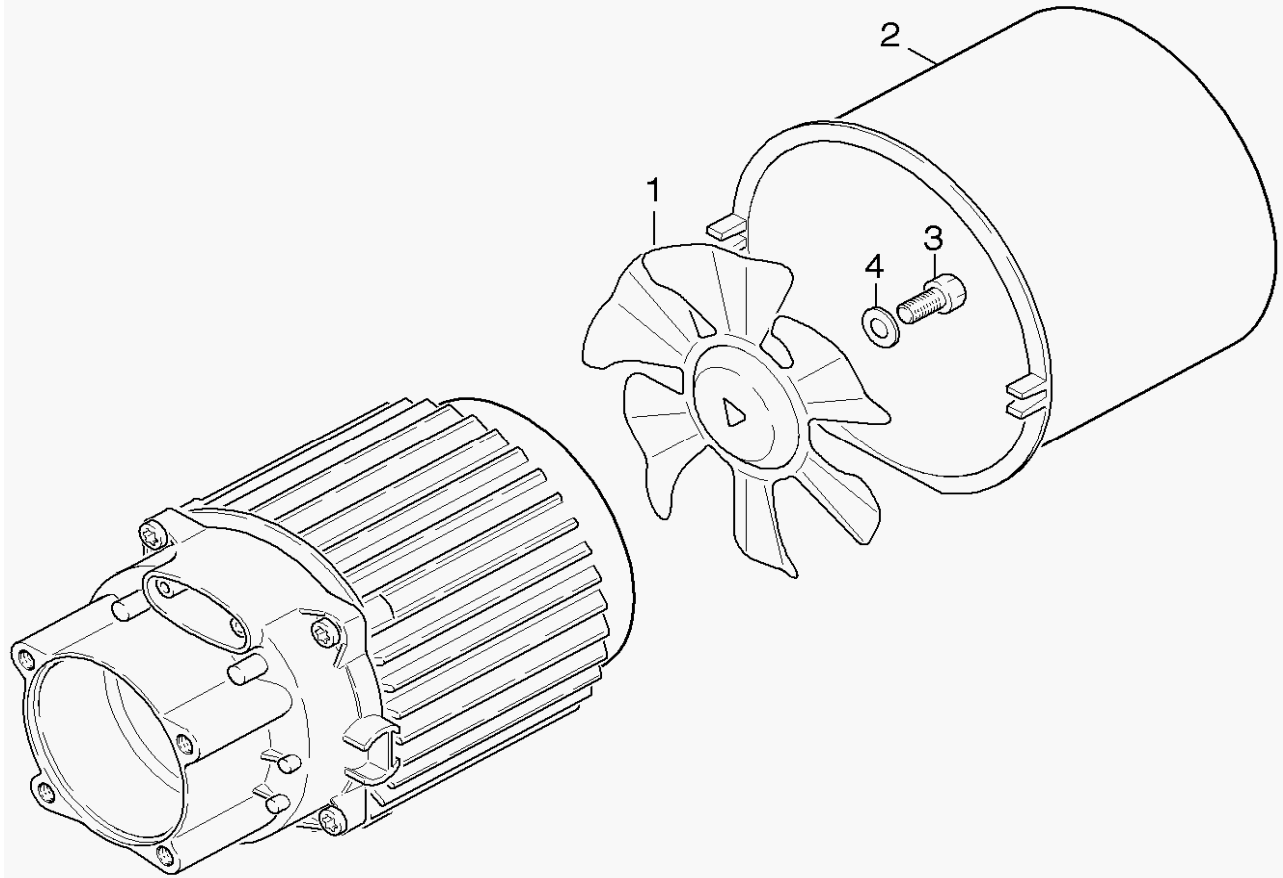

PARTS BREAKDOWN FOR K3.68M (1.601-742.0)

Location	PN	DESCRIPTION	QTY	SERIAL #	
				FROM	TO
MOTOR 3.0					
1	9039-1880	Blower wheel	1		
2	9760-1960	Covering Cap blower wheel K2.93	1		
3	7304-3950	Hexagonal Head Screw M8x16-8.8-A2E ISO	1		
4	7312-2330	Serrated Lock Washer A8.4-FSt-A3E DIN67	1		

R J Bowers Distributors
2003 Harrison Ave
Rockford IL 61104
E-mail: service@rjbowers.com
Web: www.rjbowers.com
(815) 399-8839 (800) 383-6584