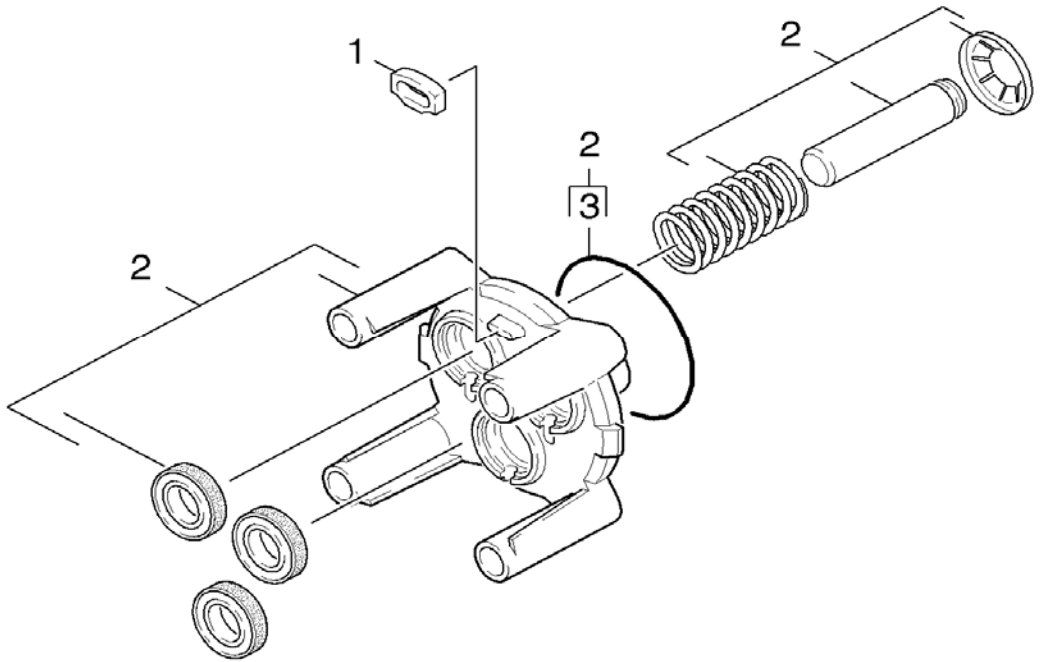

PARTS BREAKDOWN FOR K3.68M (1.601-742.0)

Location	PN	DESCRIPTION	QTY	SERIAL #	
				FROM	TO
PUMP SET - Thrust Guidance 2.2					
1	9048-0710	Spacer - Seal	1		
2	9011-8520	Thrust Complete	1		
2A	6365-3930	Grooved Ring (Oil Seal)	3		
3	6362-8260	Gasket 61.6x2.62	1		

R J Bowers Distributors
2003 Harrison Ave
Rockford IL 61104
E-mail: service@rjbowers.com
Web: www.rjbowers.com
(815) 399-8839 (800) 383-6584