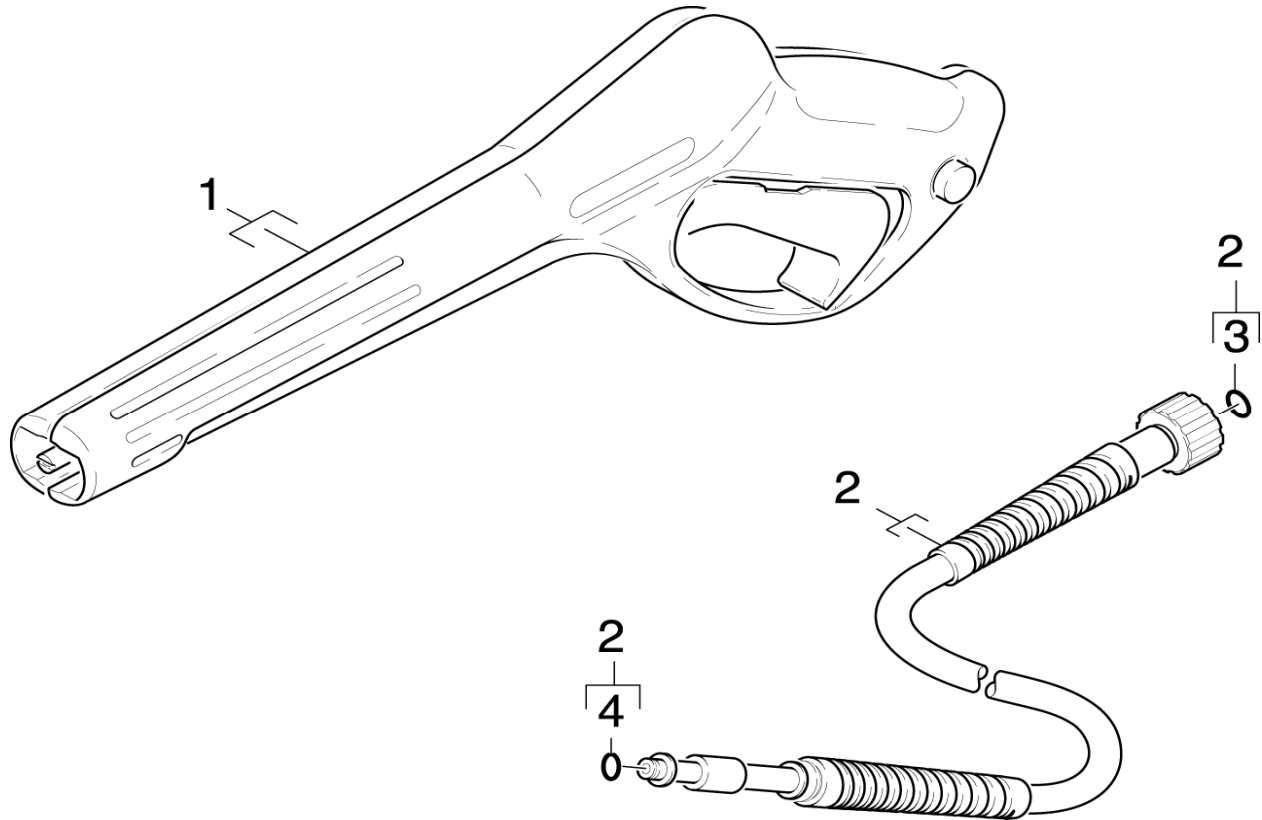

PARTS BREAKDOWN FOR K3.68M (1.601-742.0)

Location	PN	DESCRIPTION	QTY	SERIAL #	
				FROM	TO
ACCESSORIES - Trigger Gun 4.1					
1	4775-3310	Pistol replacement 97K	1		
2	6391-6630	High Pressure Hose 7.5/13MPa	1		
3	2880-1540	O-Ring Kit	1		
4	6362-4980	O-Ring Seal 6.75x1.78 NBR 70	1		

R J Bowers Distributors
2003 Harrison Ave
Rockford IL 61104
E-mail: service@rjbowers.com
Web: www.rjbowers.com
(815) 399-8839 (800) 383-6584