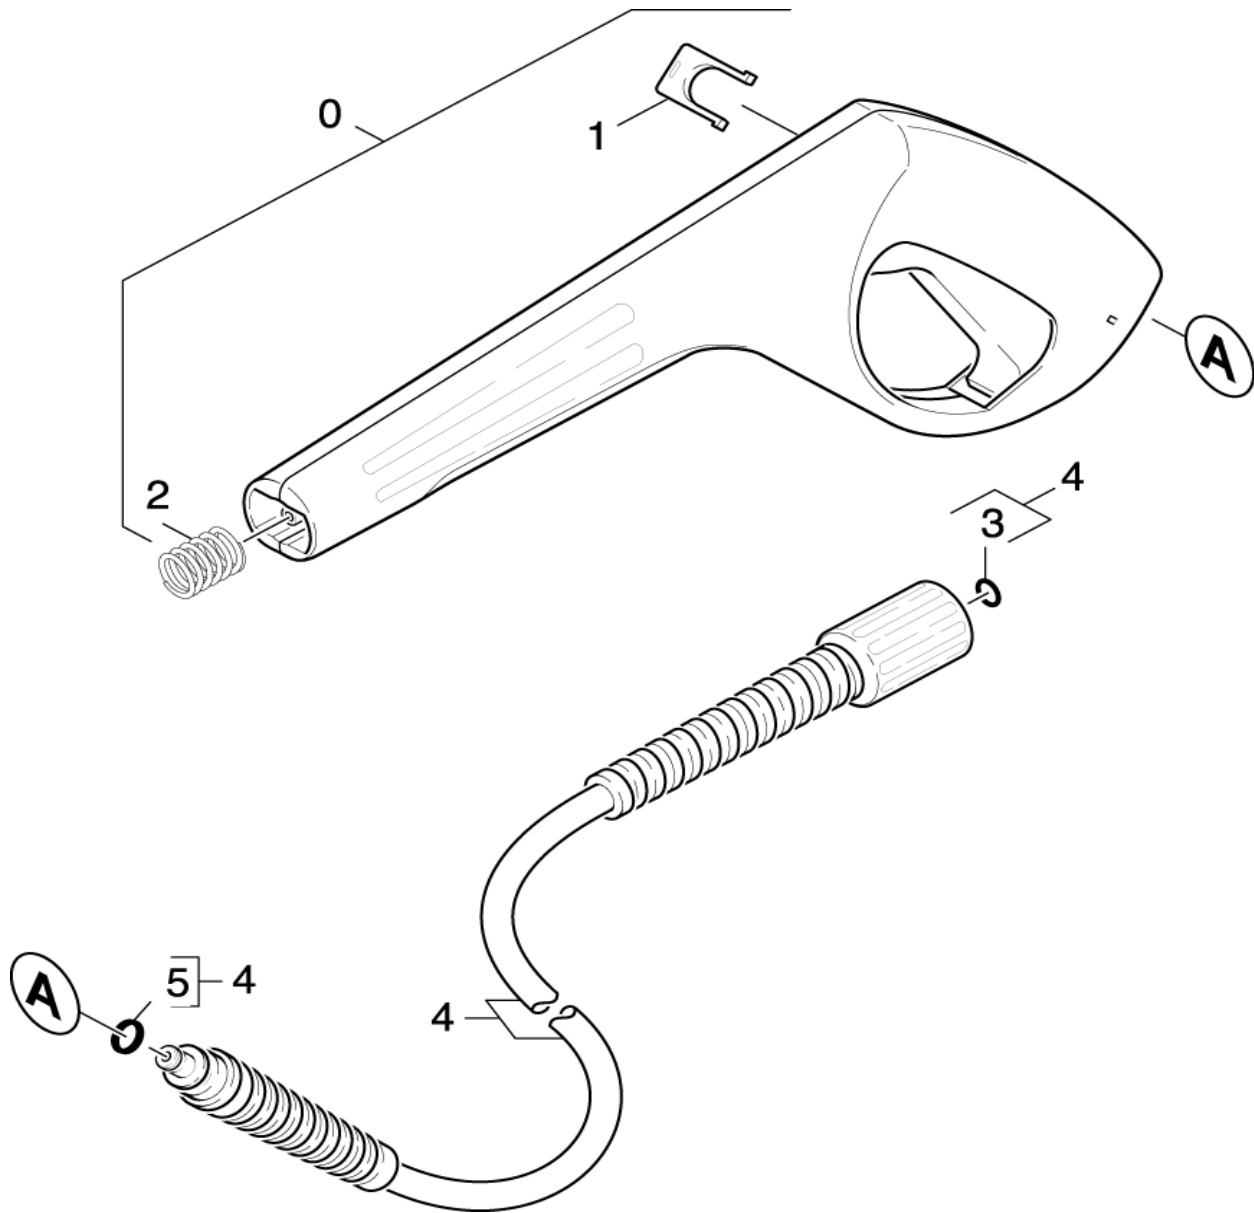

PARTS BREAKDOWN FOR K3.80M+ (1.141-363.0)

Location	PN	DESCRIPTION	QTY	SERIAL #	
				FROM	TO
ACCESSORIES - Trigger Gun 4.2					
0	4775-3890	Trigger Gun	1		
1	5037-1370	Clamp	1		
2	5332-4640	Pressure spring	1		
3	2880-2960	Spare part set O-Ring seal 5x-Kaercher	1		
4	6390-4630	HP Hose 9/16MPa 7.5M	1		
5	6363-1980	O-Ring seal 6x2 90 shore PUR	1		

R J Bowers Distributors
2003 Harrison Ave
Rockford IL 61104
E-mail: service@rjbowers.com
Web: www.rjbowers.com
(815) 399-8839 (800) 383-6584