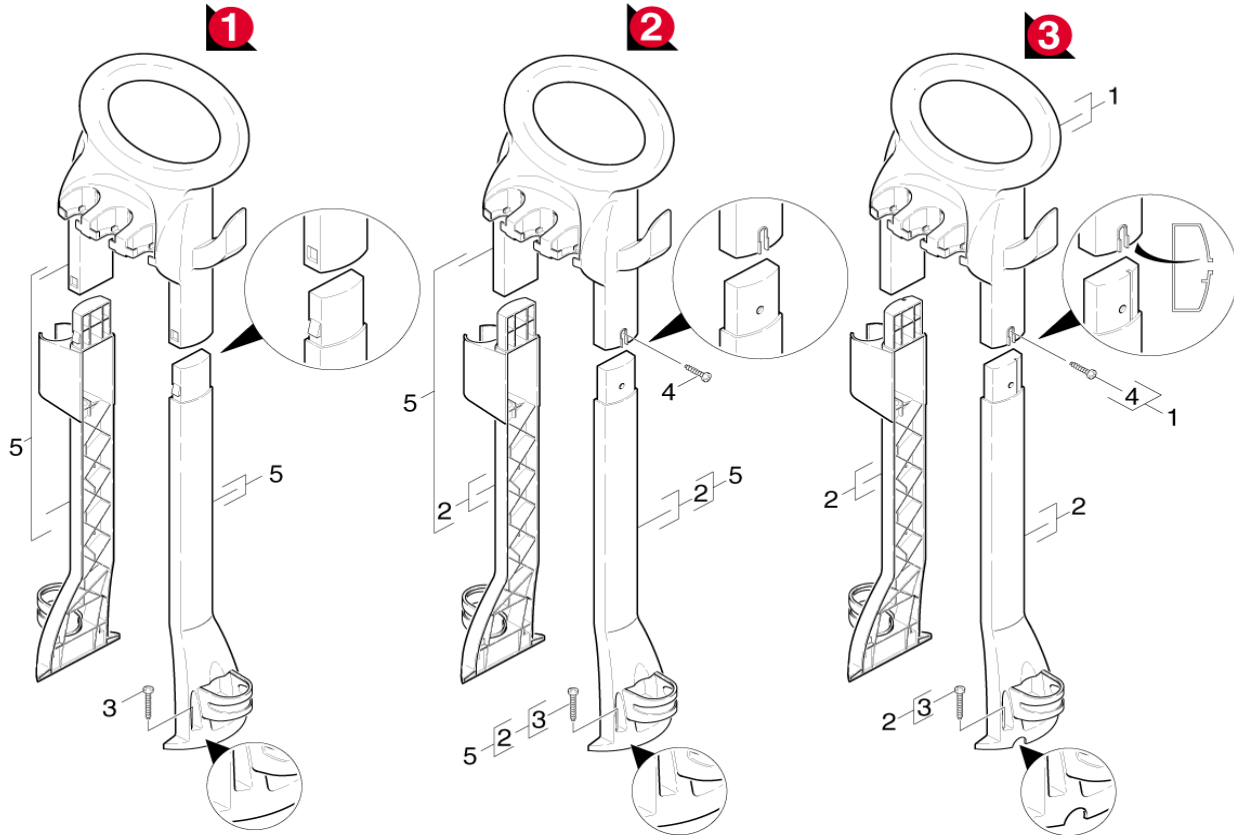

# PARTS BREAKDOWN FOR K3.80M+ (1.141-363.0)

Location	PN	DESCRIPTION	QTY	SERIAL #	
				FROM	TO
<b>PIECE PARTS 1.1</b>					
4	7303-0960	Screw 4x22 -ST-10.9-R2R (IN6RD)	6		
5	9036-1150	Cover with wheel D120	1		
6	9011-3750	Cover bottom part complete	1		
7	9001-1090	Cover top part (K380M-Griff)f.Ersa - Version 1	1		
8	9036-1410	Sleeve	2		
9		<b>Stockpiling discontinued</b>	<b>2</b>		
10	9036-4280	Cover top part - Version 2	1		
11	9036-4230	Cover top part - Version 3	1		

# PARTS BREAKDOWN FOR K3.80M+ (1.141-363.0)

Location	PN	DESCRIPTION	QTY	SERIAL #	
				FROM	TO
<b>PIECE PARTS 1.2</b>					
1	9001-1750	Handhold K 380M ERS. - Version 3	1		
2	9001-1740	Side Part - Version 2 & 3	1		
3	9011-4600	Screw	1		
4	9011-4620	Screw	1		
5	9001-1510	Spare part set Kaercher - Version 1 & 2	1		

# PARTS BREAKDOWN FOR K3.80M+ (1.141-363.0)

Location	PN	DESCRIPTION	QTY	SERIAL #	
				FROM	TO
<b>PUMP SET - Cylinder Head 2.1</b>					
1	5731-6090	Filter with weight	1		
2	6388-2160	Hose DN 5	1		
3	9001-1030	Spare part set nipple chemistry	1		
4	9001-1040	Spare parts set control head	1		
5	7311-5690	Square nut M4 -04-A2E DIN 562	1		
6	9081-4180	Form seal	1		
7	9036-3220	Supporting disk	3		
8	6362-8750	Grooved ring	3		
9	9001-1100	Moulded part complete	1		
10	9001-1050	Spare parts set cylinder head	1		
11	9036-4440	Sleeve - Version 2	1		
12	9039-1170	Cover - Version 2	1		
12	2889-0750	Spare part set pressure cap - Version 1	1		
13	7306-0420	Cylinder head screw M8x25 -8.8-A2E ISO4	4		
14	9047-0260	Spring	1		
15	9001-1490	Spare parts set valve (3 Pack)	1		
16	9001-1060	Joining piece	1		
17	9001-1070	Cage complete	1		
18	9001-1080	Injector complete	1		
19	6389-8700	Connection 3/4"	1		
20	9001-1870	Inlet Elbow	1		