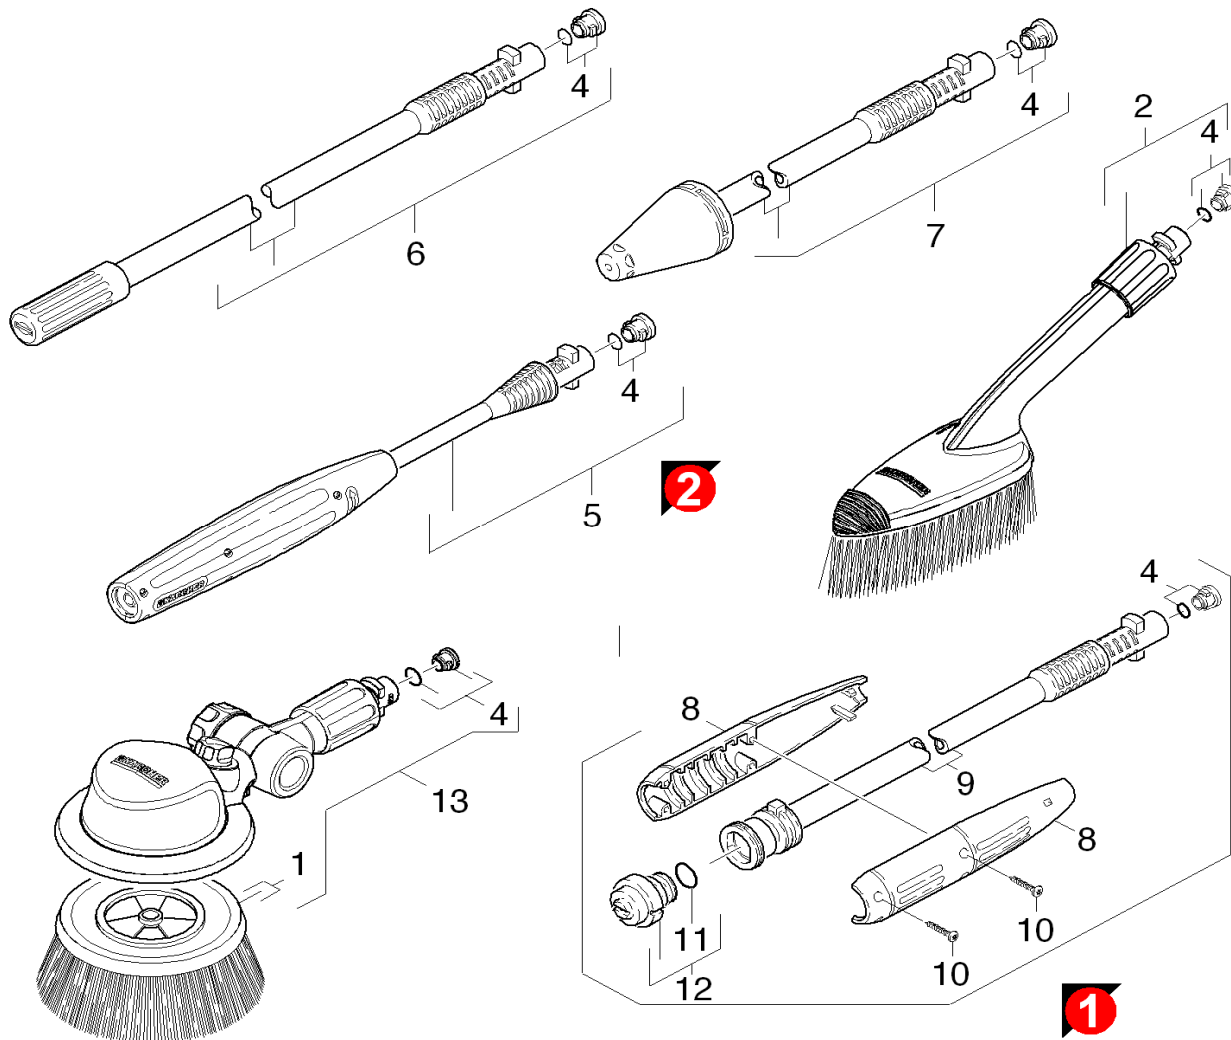

PARTS BREAKDOWN FOR K3.80M+ (1.141-363.0)

Location	PN	DESCRIPTION	QTY	SERIAL #	
				FROM	TO
ACCESSORIES - Jet Pipe 4.3					
1	5762-3310	Carrier brushes	1		
2	2640-5890	Brush lengthwise	1		
4	2640-7290	O-Ring seal set	5		
5	4760-5340	VPS K3 0287	1		
6	4760-2770	Lance	1		
/ 1.141-474.0					
7	4763-9860	Rotor nozzle /033 ST	1		
8	9036-4020	Handhold few complete	1		
9	9036-4030	Tube VPS	1		
10	6303-1220	M4 .2X13 DIN 7981 TORX T15 PAN HD HI/LO	4		
11	6362-5340	O-Ring seal 18,0 X 2,0-NBR 70	1		
12		Stockpiling discontinued	1		
13	2640-9070	Brush Best	1		

R J Bowers Distributors
2003 Harrison Ave
Rockford IL 61104
E-mail: service@rjbowers.com
Web: www.rjbowers.com
(815) 399-8839 (800) 383-6584