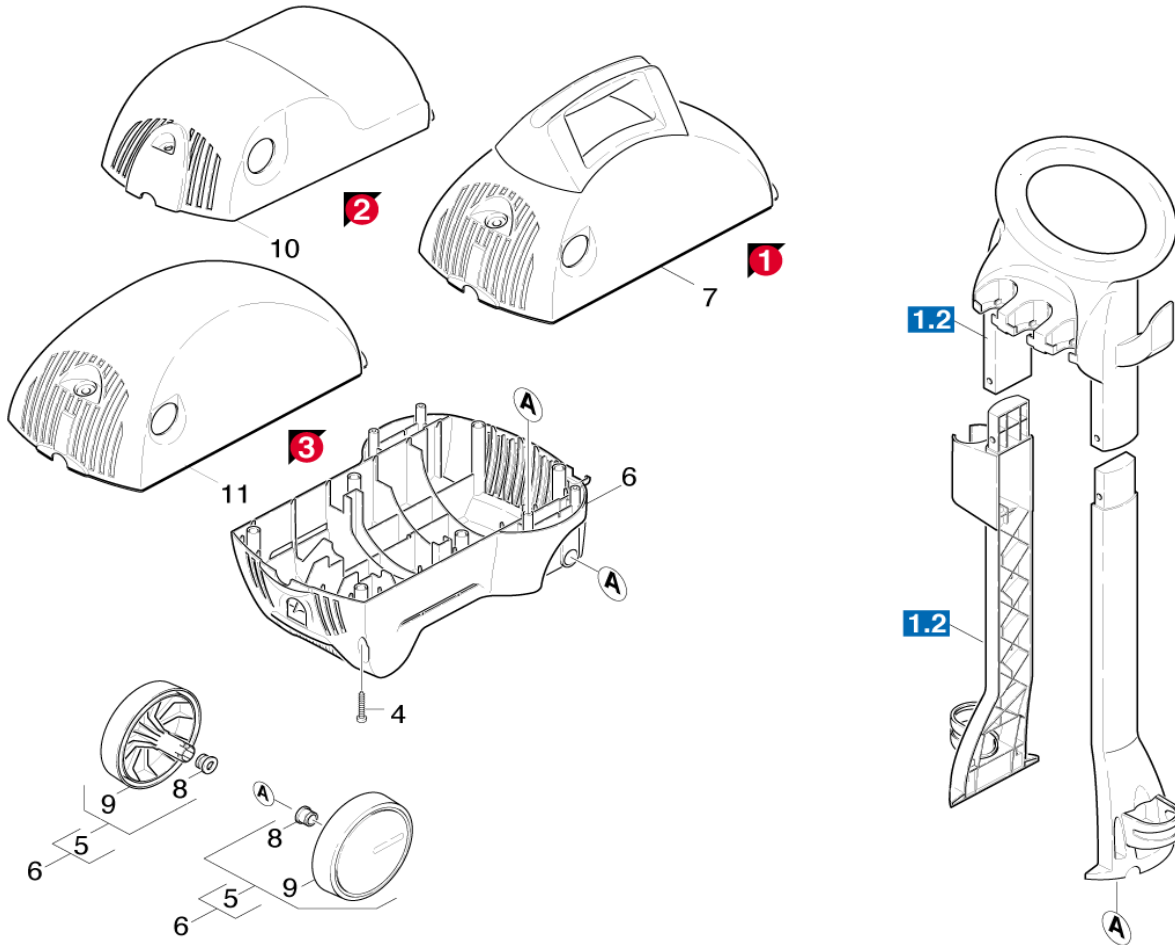

# PARTS BREAKDOWN FOR K3.80M+ (1.141-363.0)

Location	PN	DESCRIPTION	QTY	SERIAL #	
				FROM	TO
<b>PIECE PARTS 1.1</b>					
4	7303-0960	Screw 4x22 -ST-10.9-R2R (IN6RD)	6		
5	9036-1150	Cover with wheel D120	1		
6	9011-3750	Cover bottom part complete	1		
7	9001-1090	Cover top part (K380M-Griff)f.Ersa - Version 1	1		
8	9036-1410	Sleeve	2		
9		<b>Stockpiling discontinued</b>	<b>2</b>		
10	9036-4280	Cover top part - Version 2	1		
11	9036-4230	Cover top part - Version 3	1		

# PARTS BREAKDOWN FOR K3.80M+ (1.141-363.0)

Location	PN	DESCRIPTION	QTY	SERIAL #	
				FROM	TO
<b>PIECE PARTS 1.2</b>					
1	9001-1750	Handhold K 380M ERS. - Version 3	1		
2	9001-1740	Side Part - Version 2 & 3	1		
3	9011-4600	Screw	1		
4	9011-4620	Screw	1		
5	9001-1510	Spare part set Kaercher - Version 1 & 2	1		

# PARTS BREAKDOWN FOR K3.80M+ (1.141-363.0)

Location	PN	DESCRIPTION	QTY	SERIAL #	
				FROM	TO
<b>PUMP SET - Cylinder Head 2.1</b>					
1	5731-6090	Filter with weight	1		
2	6388-2160	Hose DN 5	1		
3	9001-1030	Spare part set nipple chemistry	1		
4	9001-1040	Spare parts set control head	1		
5	7311-5690	Square nut M4 -04-A2E DIN 562	1		
6	9081-4180	Form seal	1		
7	9036-3220	Supporting disk	3		
8	6362-8750	Grooved ring	3		
9	9001-1100	Moulded part complete	1		
10	9001-1050	Spare parts set cylinder head	1		
11	9036-4440	Sleeve - Version 2	1		
12	9039-1170	Cover - Version 2	1		
12	2889-0750	Spare part set pressure cap - Version 1	1		
13	7306-0420	Cylinder head screw M8x25 -8.8-A2E ISO4	4		
14	9047-0260	Spring	1		
15	9001-1490	Spare parts set valve (3 Pack)	1		
16	9001-1060	Joining piece	1		
17	9001-1070	Cage complete	1		
18	9001-1080	Injector complete	1		
19	6389-8700	Connection 3/4"	1		
20	9001-1870	Inlet Elbow	1		