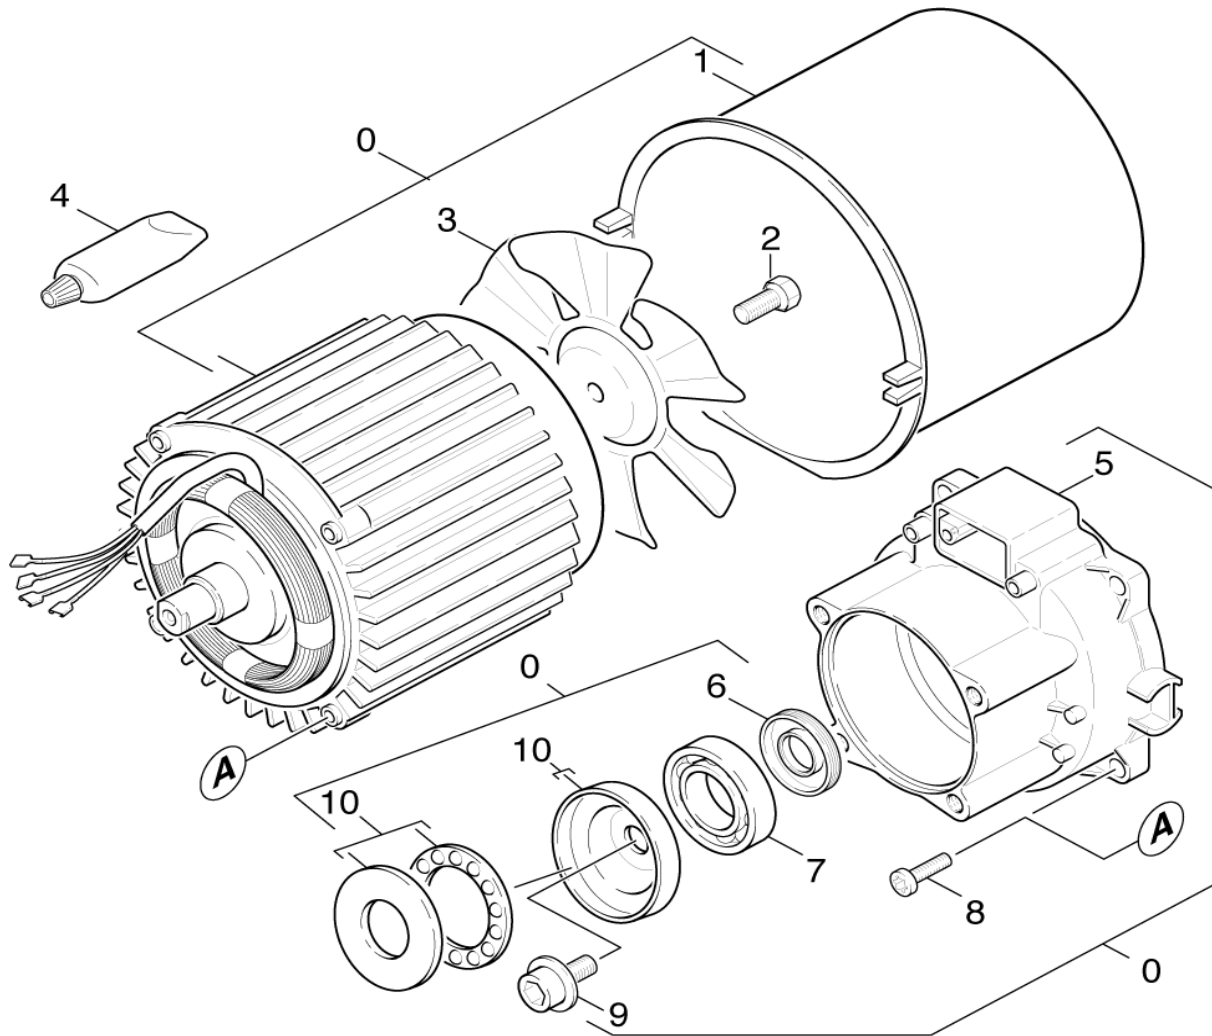

# PARTS BREAKDOWN FOR K3.80M+ (1.141-363.0)

Location	PN	DESCRIPTION	QTY	SERIAL #	
				FROM	TO
<b>MOTOR 3.1</b>					
0	9001-0930	Motor	1		
1	6964-0900	Housing	1		
2	7304-3950	Hexagonal head screw M8x16-8.8-A2E ISO	1		
3	9039-1020	Blower wheel	1		
4	6964-0920	Viscous oil 50ml	1		
5	6964-0960	End Plate	1		
6	9078-0040	Rotary Shaft Seal	1		
7	7401-0100	Ball bearing 6303 -St DIN 625	1		
8	9086-1530	Cylinder Head Complete	4		
9	9086-1690	Wobble plate screw M8x16	1		
10	9001-3000	Swash plate	1		
11	7312-2330	Serrated lock washer A8,4-FSt-A3E DIN67	1		

# PARTS BREAKDOWN FOR K3.80M+ (1.141-363.0)

Location	PN	DESCRIPTION	QTY	SERIAL #	
				FROM	TO
<b>MOTOR 3.2</b>					
0		Stockpiling discontinued	1		
1	6964-0900	Housing	1		
2	6304-1030	Hex Screw	1		
3	6964-0400	Blower Wheel	1		
4	6964-0920	Viscous oil 50ml	1		
5	6964-0960	End Plate	1		
6	9078-0040	Rotary Shaft Seal	1		
7	7401-0100	Ball bearing 6303 -St DIN 625	1		
8	9086-1530	Cylinder Head Complete	4		
9	6304-1100	Screw	1		
10	9039-0910	Swash plate	1		