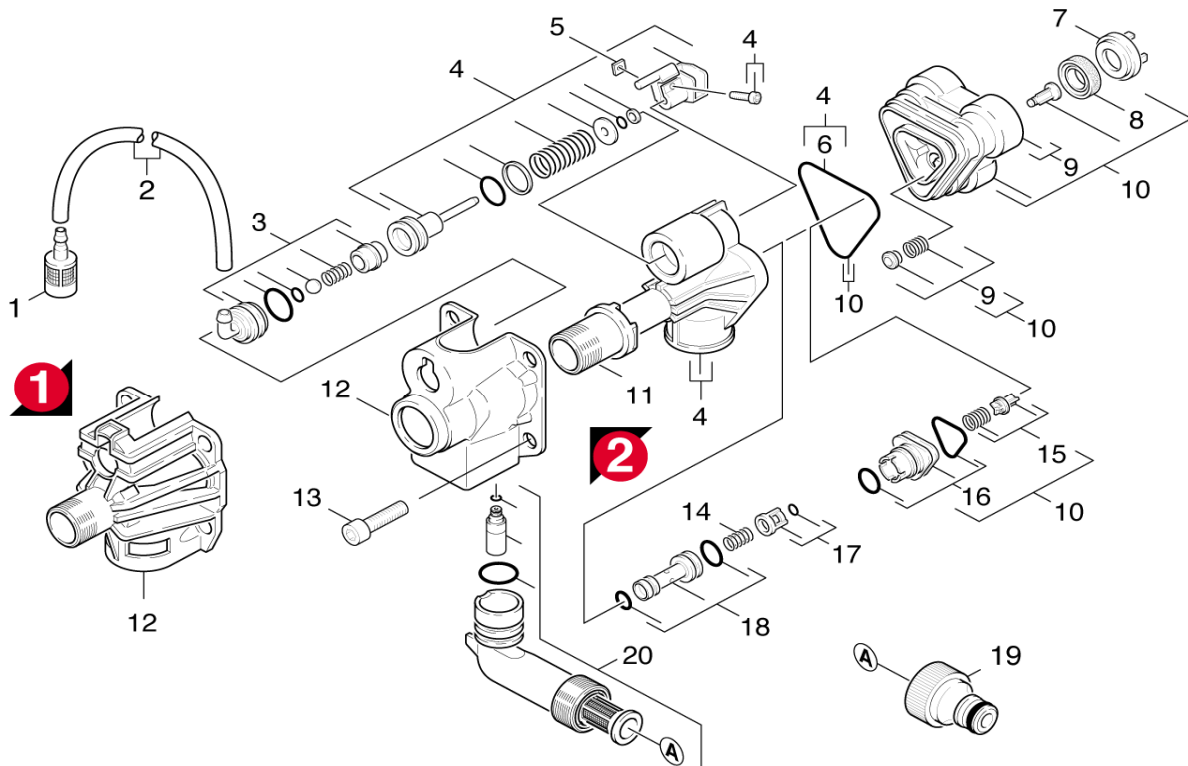

# PARTS BREAKDOWN FOR K3.80M+ (1.141-363.0)

Location	PN	DESCRIPTION	QTY	SERIAL #	
				FROM	TO
<b>PIECE PARTS 1.1</b>					
4	7303-0960	Screw 4x22 -ST-10.9-R2R (IN6RD)	6		
5	9036-1150	Cover with wheel D120	1		
6	9011-3750	Cover bottom part complete	1		
7	9001-1090	Cover top part (K380M-Griff)f.Ersa - Version 1	1		
8	9036-1410	Sleeve	2		
9		<b>Stockpiling discontinued</b>	<b>2</b>		
10	9036-4280	Cover top part - Version 2	1		
11	9036-4230	Cover top part - Version 3	1		

# PARTS BREAKDOWN FOR K3.80M+ (1.141-363.0)

Location	PN	DESCRIPTION	QTY	SERIAL #	
				FROM	TO
<b>PIECE PARTS 1.2</b>					
1	9001-1750	Handhold K 380M ERS. - Version 3	1		
2	9001-1740	Side Part - Version 2 & 3	1		
3	9011-4600	Screw	1		
4	9011-4620	Screw	1		
5	9001-1510	Spare part set Kaercher - Version 1 & 2	1		

# PARTS BREAKDOWN FOR K3.80M+ (1.141-363.0)

Location	PN	DESCRIPTION	QTY	SERIAL #	
				FROM	TO
<b>PUMP SET - Cylinder Head 2.1</b>					
1	5731-6090	Filter with weight	1		
2	6388-2160	Hose DN 5	1		
3	9001-1030	Spare part set nipple chemistry	1		
4	9001-1040	Spare parts set control head	1		
5	7311-5690	Square nut M4 -04-A2E DIN 562	1		
6	9081-4180	Form seal	1		
7	9036-3220	Supporting disk	3		
8	6362-8750	Grooved ring	3		
9	9001-1100	Moulded part complete	1		
10	9001-1050	Spare parts set cylinder head	1		
11	9036-4440	Sleeve - Version 2	1		
12	9039-1170	Cover - Version 2	1		
12	2889-0750	Spare part set pressure cap - Version 1	1		
13	7306-0420	Cylinder head screw M8x25 -8.8-A2E ISO4	4		
14	9047-0260	Spring	1		
15	9001-1490	Spare parts set valve (3 Pack)	1		
16	9001-1060	Joining piece	1		
17	9001-1070	Cage complete	1		
18	9001-1080	Injector complete	1		
19	6389-8700	Connection 3/4"	1		
20	9001-1870	Inlet Elbow	1		