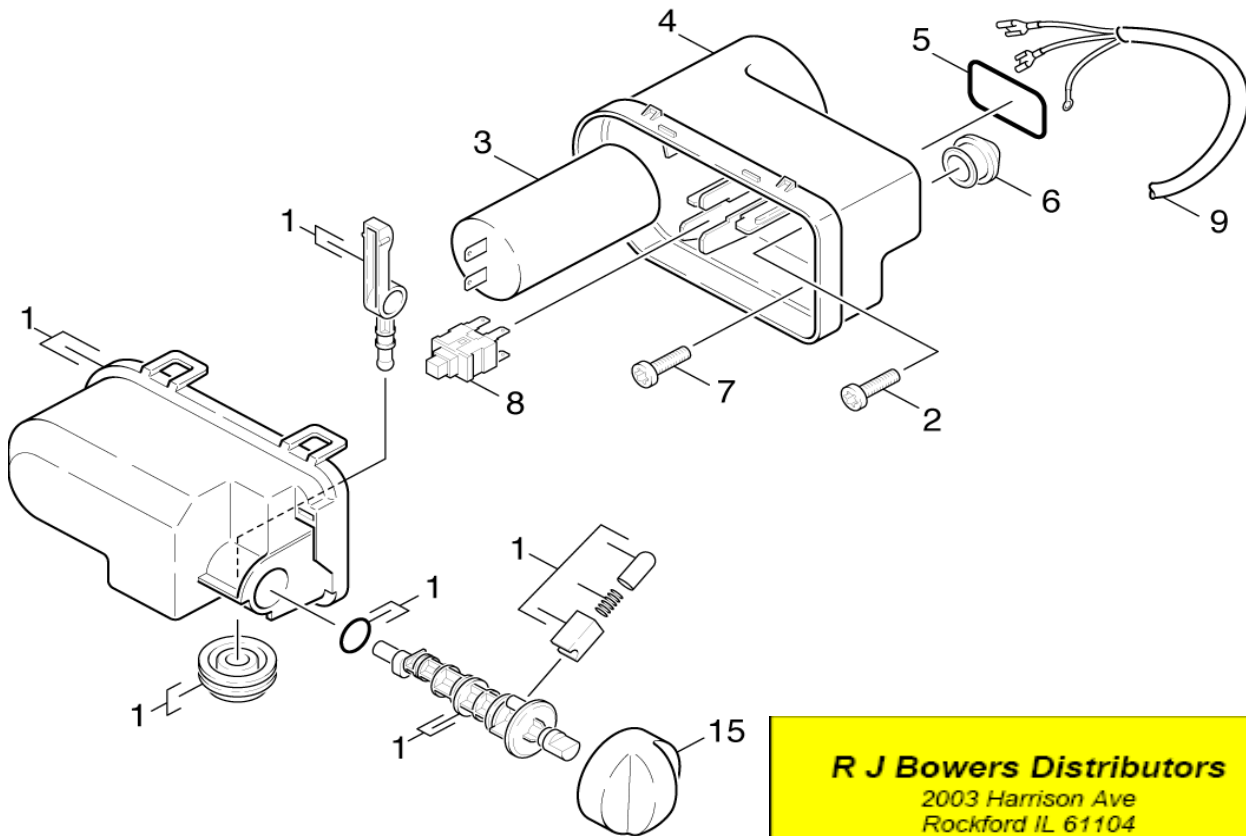

PARTS BREAKDOWN FOR K3.80M+ (1.141-363.0)

Location	PN	DESCRIPTION	QTY	SERIAL #	
				FROM	TO
ELECTRICAL CONTROL BOX 5.0					
1	9001-1000	Cover electric box complete	1		
2	7303-0310	Screw M4x10 -St-P2R (In6Rd)	1		
3	9085-0230	Capacitor 20mikroF H=70	1		
4	9036-3480	Housing electric box	1		
5	9081-4080	Gasket 19x34x2.62	1		
6	9048-0110	Wire protecting sleeve	1		
7	9086-1530	Cylinder Head Complete	2		
8	9085-0310	Switch two-pole	1		
9	9084-0650	Cable with Plug	1		
/ 1.141-354.0 / -382.0 / -454.0 / -477.0					
9	9084-0700	Cable with Plug *CH	1		
/ 1.141-352.0 / -452.0 / -476.0					
9	9084-0550	Cable with Plug	1		
/ 1.141-315.0 / -351.0 / -360.0 / -362.0 / -363.0 / -366.0 / -369.0 / -370.0 / -372.0 / -373.0 / -377.0 / -378.0					
/ -451.0 / -460.0 / -461.0 / -463.0 / -464.0 / -465.0 / -466.0 / -467.0 / -468.0 / -469.0 / -470.0 / -471.0 / -472.0					
/ -475.0					
9	9084-0640	Cable with plug	1		
15	9036-3510	Switch Knob	1		

R J Bowers Distributors
2003 Harrison Ave
Rockford IL 61104
E-mail: service@rjbowers.com
Web: www.rjbowers.com
(815) 399-8839 (800) 383-6584