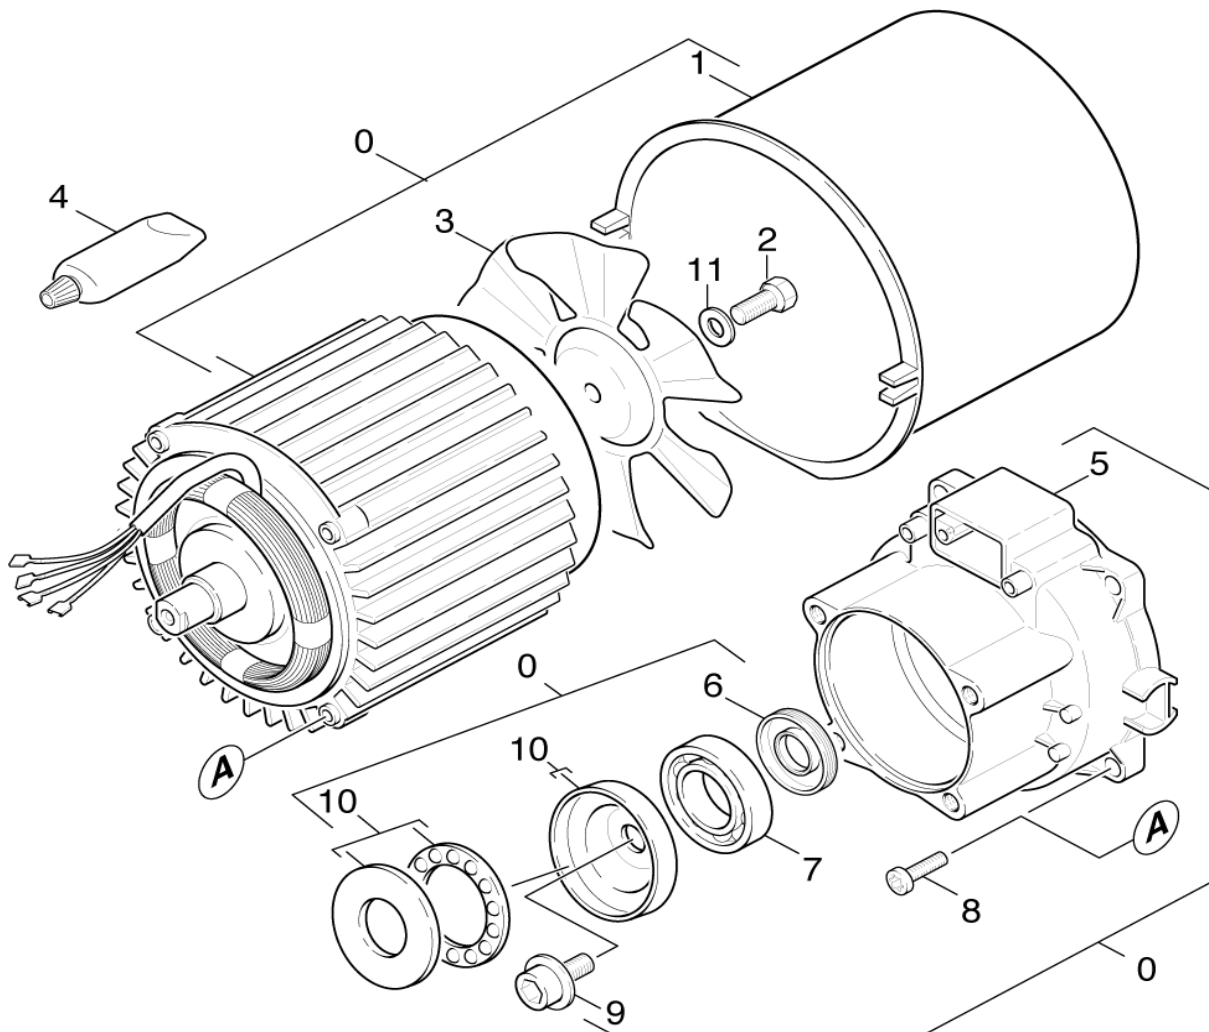

# PARTS BREAKDOWN FOR K3.80M+ (1.141-363.0)

Location	PN	DESCRIPTION	QTY	SERIAL #	
				FROM	TO
<b>PUMP SET - Cylinder Head 2.1</b>					
1	5731-6090	Filter with weight	1		
2	6388-2160	Hose DN 5	1		
3	9001-1030	Spare part set nipple chemistry	1		
4	9001-1040	Spare parts set control head	1		
5	7311-5690	Square nut M4 -04-A2E DIN 562	1		
6	9081-4180	Form seal	1		
7	9036-3220	Supporting disk	3		
8	6362-8750	Grooved ring	3		
9	9001-1100	Moulded part complete	1		
10	9001-1050	Spare parts set cylinder head	1		
11	9036-4440	Sleeve - Version 2	1		
12	9039-1170	Cover - Version 2	1		
12	2889-0750	Spare part set pressure cap - Version 1	1		
13	7306-0420	Cylinder head screw M8x25 -8.8-A2E ISO4	4		
14	9047-0260	Spring	1		
15	9001-1490	Spare parts set valve (3 Pack)	1		
16	9001-1060	Joining piece	1		
17	9001-1070	Cage complete	1		
18	9001-1080	Injector complete	1		
19	6389-8700	Connection 3/4"	1		
20	9001-1870	Inlet Elbow	1		

# PARTS BREAKDOWN FOR K3.80M+ (1.141-363.0)

Location	PN	DESCRIPTION	QTY	SERIAL #	
				FROM	TO
<b>PUMP SET - Thrust Guidance 2.2</b>					
2	9047-0230	Spring	3		
3	9001-1020	Piston complete (3 Pack)	1		
4	9081-3730	O-Ring seal 70x2-NBR70	1		
5	9001-1010	Thrust guidance	1		
6	6964-0260	Seal	1		
7	7306-0420	Cylinder head screw M8x25 -8.8-A2E ISO4	4		

# PARTS BREAKDOWN FOR K3.80M+ (1.141-363.0)

Location	PN	DESCRIPTION	QTY	SERIAL #	
				FROM	TO
<b>MOTOR 3.1</b>					
0	9001-0930	Motor	1		
1	6964-0900	Housing	1		
2	7304-3950	Hexagonal head screw M8x16-8.8-A2E ISO	1		
3	9039-1020	Blower wheel	1		
4	6964-0920	Viscous oil 50ml	1		
5	6964-0960	End Plate	1		
6	9078-0040	Rotary Shaft Seal	1		
7	7401-0100	Ball bearing 6303 -St DIN 625	1		
8	9086-1530	Cylinder Head Complete	4		
9	9086-1690	Wobble plate screw M8x16	1		
10	9001-3000	Swash plate	1		
11	7312-2330	Serrated lock washer A8,4-FSt-A3E DIN67	1		