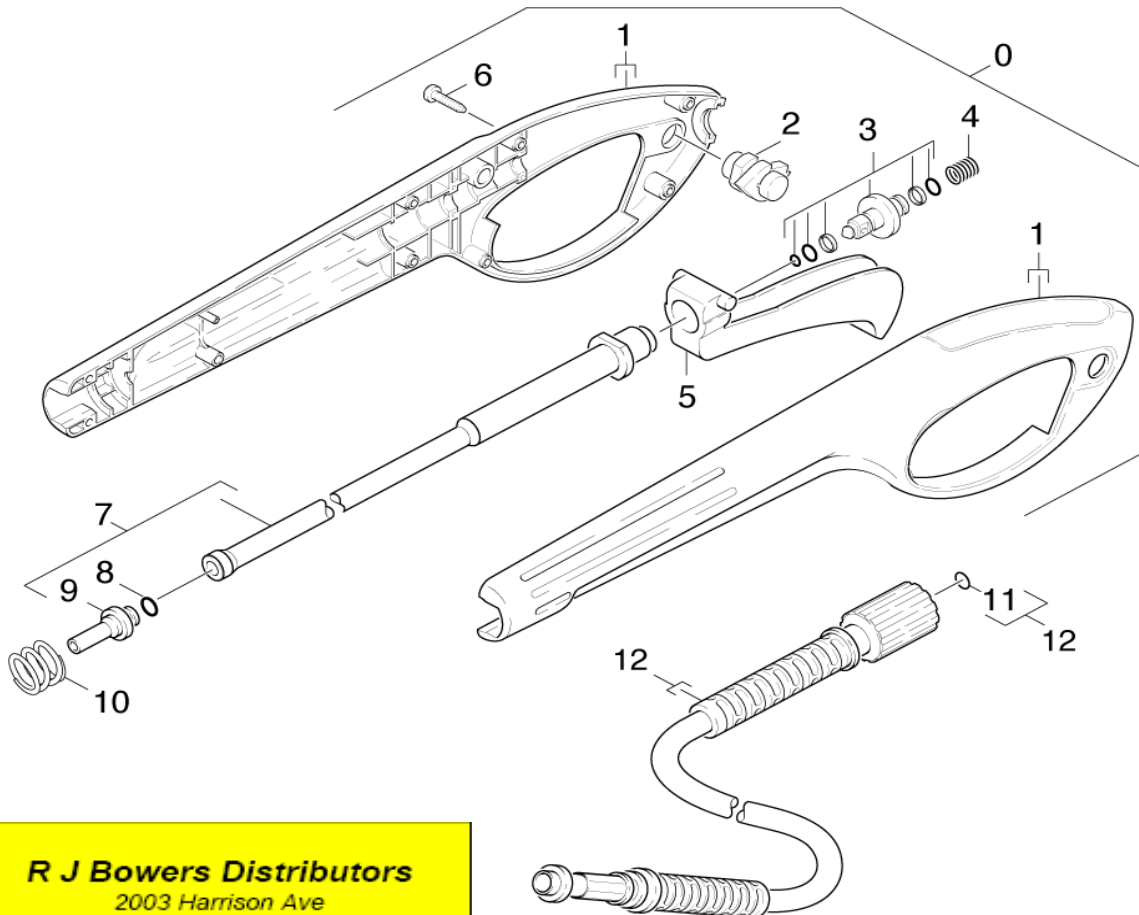

PARTS BREAKDOWN FOR K3.80M+ (1.141-363.0)

Location	PN	DESCRIPTION	QTY	SERIAL #	
				FROM	TO
ACCESSORIES - Trigger Gun 4.1					
0	9001-1250	Trigger Gun	1		
1	9036-4080	365 Trigger Gun Handles (Casing)	1		
2	6964-0440	Moulded part	1		
3	9011-4020	Bush completely	1		
4	6964-0020	Spring	1		
5	5481-1590	Lever	1		
6	6303-1220	M4 .2X13 DIN 7981 TORX T15 PAN HD HI/LO	8		
7	9011-3970	Pipe	1		
8	6362-8980	Gasket 7x2 NBR90	1		
9	5031-0680	Joining Pipe	1		
10	5332-3490	Pressure spring	1		
11	2880-2960	Spare part set O-Ring seal 5x-Kaercher	1		
12	9082-0570	HP Hose	1		
/ 1.141-363.0 / -365.0 / -372.0/ -465.0 / -467.0 / -468.0					
12	9082-0550	HP Hose	1		
/ 1.141-369.0					
12	9082-0510	High pressure hose neutrally 9.0/130.40G	1		
/ 1.141-362.0 / -373.0 / -377.0/ -465.0					
13	6363-1150	O-Ring seal complete 1ST.-R.	1		

R J Bowers Distributors
2003 Harrison Ave
Rockford IL 61104
E-mail: service@rjbowers.com
Web: www.rjbowers.com
(815) 399-8839 (800) 383-6584