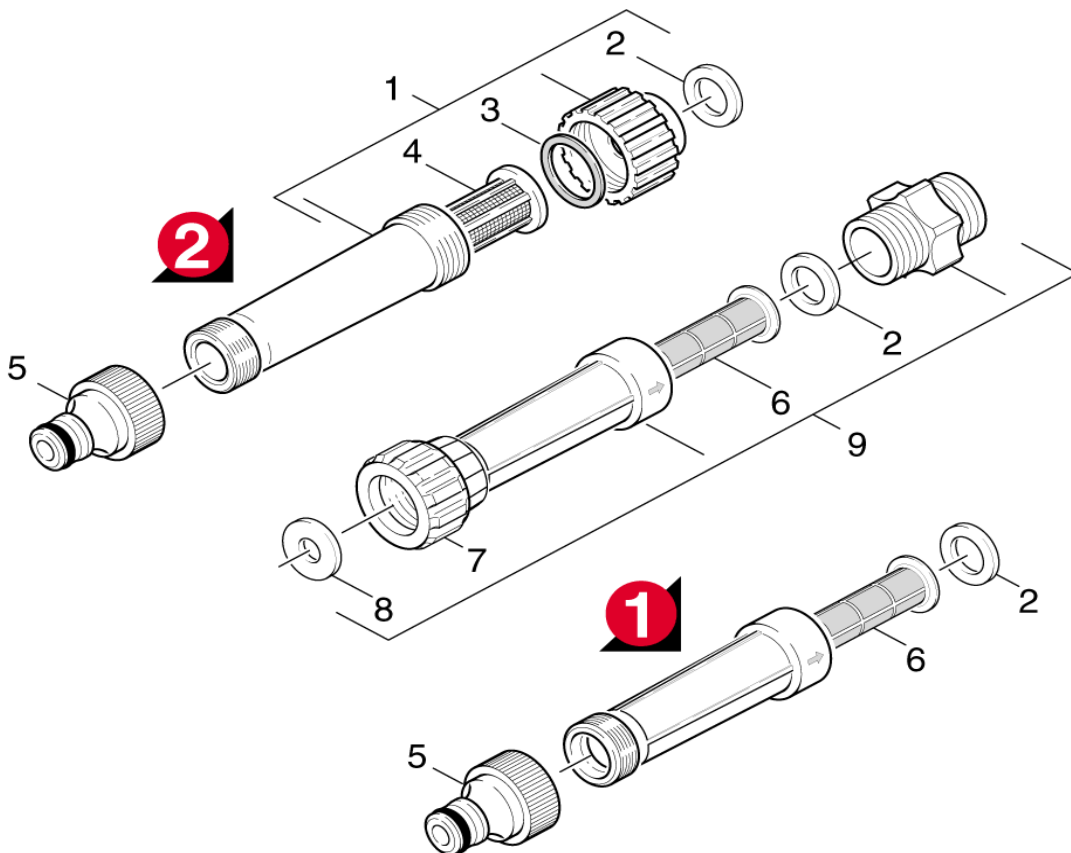

PARTS BREAKDOWN FOR K3.80M+ (1.141-363.0)

Location	PN	DESCRIPTION	QTY	SERIAL #	
				FROM	TO
ACCESSORIES - Water Filter 4.4					
1	4730-0590	Water filter complete	1		
2	5363-5450	Seal	1		
3	5363-3360	Seal	1		
4	5731-0500	Water filter	1		
5	6389-8700	Connection 3/4"	1		
6		Stockpiling discontinued	1		
7	5310-1180	Nut	1		
8	5364-1290	Flat gasket	1		
9	4730-0980	Water filter complete packaged	1		

R J Bowers Distributors
2003 Harrison Ave
Rockford IL 61104
E-mail: service@rjbowers.com
Web: www.rjbowers.com
(815) 399-8839 (800) 383-6584