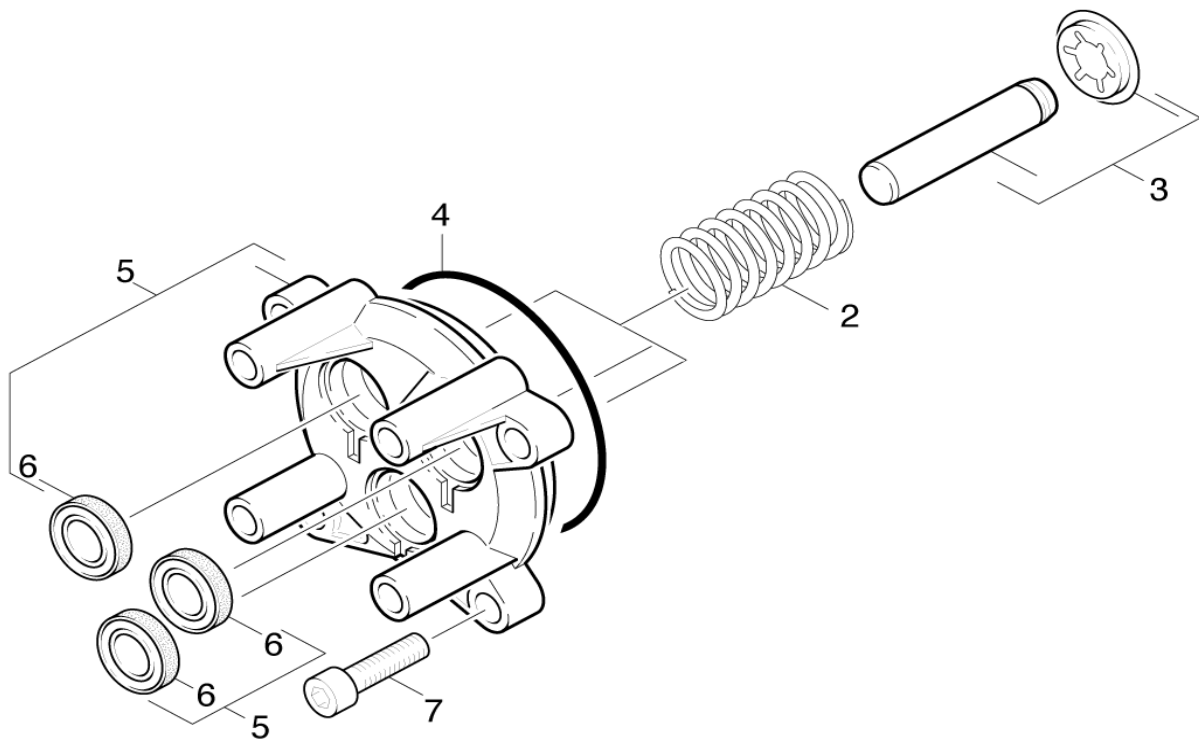

# PARTS BREAKDOWN FOR K3.80M+ (1.141-363.0)

Location	PN	DESCRIPTION	QTY	SERIAL #	
				FROM	TO
<b>PIECE PARTS 1.2</b>					
1	9001-1750	Handhold K 380M ERS. - Version 3	1		
2	9001-1740	Side Part - Version 2 & 3	1		
3	9011-4600	Screw	1		
4	9011-4620	Screw	1		
5	9001-1510	Spare part set Kaercher - Version 1 & 2	1		

# PARTS BREAKDOWN FOR K3.80M+ (1.141-363.0)

Location	PN	DESCRIPTION	QTY	SERIAL #	
				FROM	TO
<b>PUMP SET - Cylinder Head 2.1</b>					
1	5731-6090	Filter with weight	1		
2	6388-2160	Hose DN 5	1		
3	9001-1030	Spare part set nipple chemistry	1		
4	9001-1040	Spare parts set control head	1		
5	7311-5690	Square nut M4 -04-A2E DIN 562	1		
6	9081-4180	Form seal	1		
7	9036-3220	Supporting disk	3		
8	6362-8750	Grooved ring	3		
9	9001-1100	Moulded part complete	1		
10	9001-1050	Spare parts set cylinder head	1		
11	9036-4440	Sleeve - Version 2	1		
12	9039-1170	Cover - Version 2	1		
12	2889-0750	Spare part set pressure cap - Version 1	1		
13	7306-0420	Cylinder head screw M8x25 -8.8-A2E ISO4	4		
14	9047-0260	Spring	1		
15	9001-1490	Spare parts set valve (3 Pack)	1		
16	9001-1060	Joining piece	1		
17	9001-1070	Cage complete	1		
18	9001-1080	Injector complete	1		
19	6389-8700	Connection 3/4"	1		
20	9001-1870	Inlet Elbow	1		

# PARTS BREAKDOWN FOR K3.80M+ (1.141-363.0)

Location	PN	DESCRIPTION	QTY	SERIAL #	
				FROM	TO
<b>PUMP SET - Thrust Guidance 2.2</b>					
2	9047-0230	Spring	3		
3	9001-1020	Piston complete (3 Pack)	1		
4	9081-3730	O-Ring seal 70x2-NBR70	1		
5	9001-1010	Thrust guidance	1		
6	6964-0260	Seal	1		
7	7306-0420	Cylinder head screw M8x25 -8.8-A2E ISO4	4		