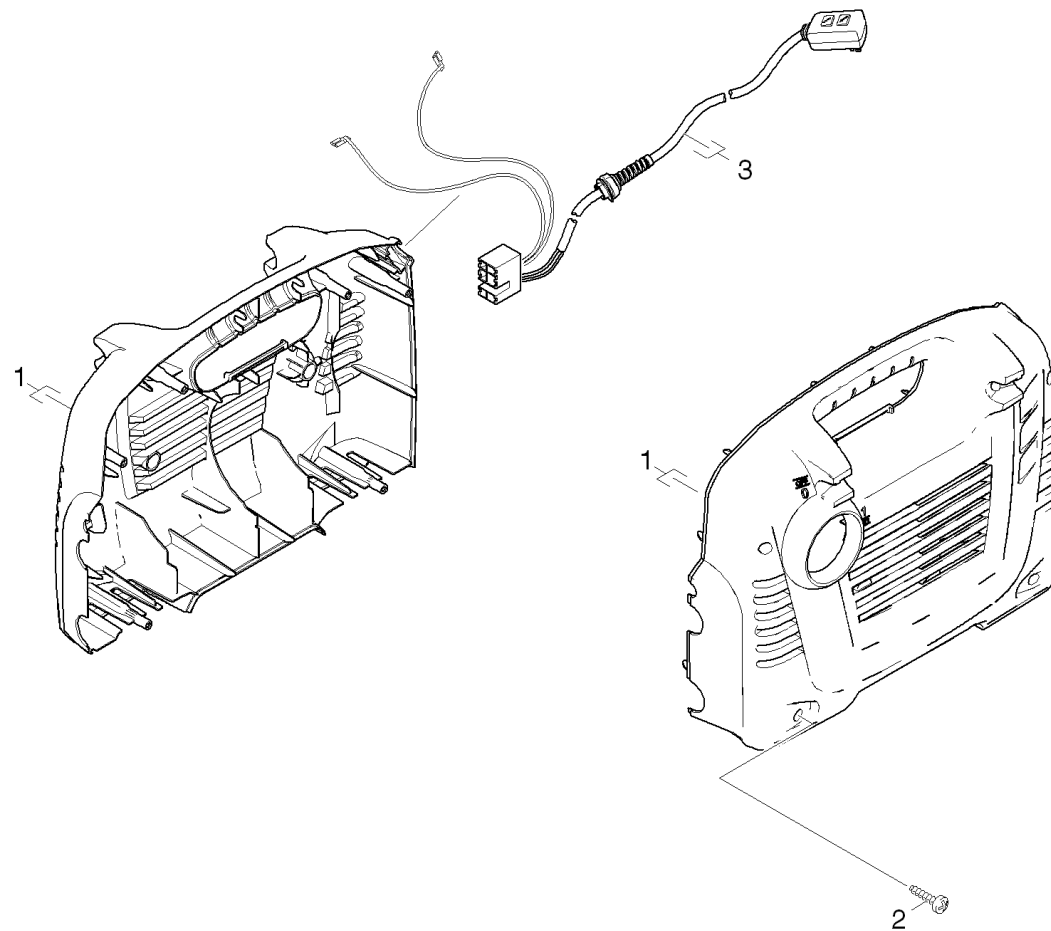

Spare parts list

K 2.16 (16015320)

K 2.19 (16015100)

CONTENT LIST

1.0 Housing

2.0 PUMP SET

2.1 Housing

2.2 Thrust guidance

3.0 MOTOR

4.0 Accessories

4.1 Trigger gun

4.2 Jet pipe

1.0 Housing

1.0 Housing

POS	DESCRIPTION ADDITIONAL INFORMATION	PART NO	QTY.	FROM SER.NR.	UP TO SER. NR.
1	K 2.16 shells	97602480	1		
2	SCREW HI-LO 4X22	90861730	7		
3	Cable complete with Multistecker, Motork	97500720	1		

2.1 Housing

2.1 Housing

POS	DESCRIPTION ADDITIONAL INFORMATIONS	PART NO	QTY.	FROM SER.NR.	UP TO SER. NR.
1	Manifold complete replacement *	97501560	1		
2	FORM O-RING	90814220	1		
3	Cylinder head complete K2.93 Spare Part	97601970	1		
4	Suction cover replacement +SV *	97501550	1		
5	CLAMP	90391480	1		
6	SCREW M8x55 CLASSE 8.8	90862000	4		
7		90119110	1		
8	Nipple chemistry complete (CEN)	97500580	1		