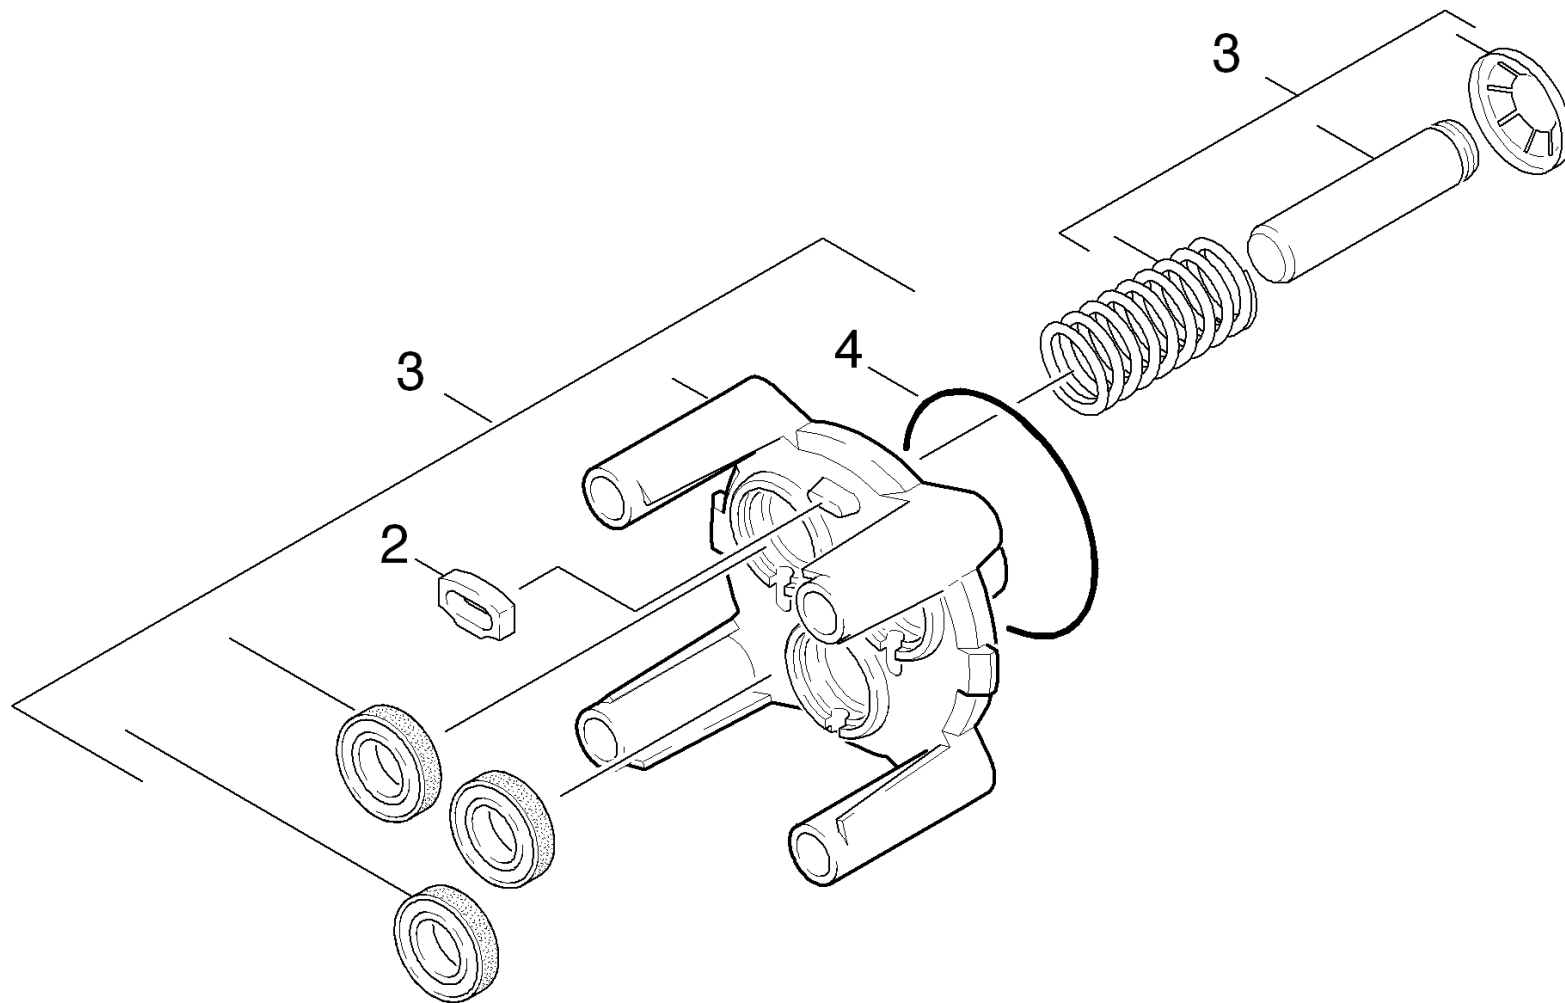

2.2 Thrust guidance

2.2 Thrust guidance

POS	DESCRIPTION ADDITIONAL INFORMATIONS	PART NO	QTY.	FROM SER.NR.	UP TO SER. NR.
2	SPACER	90480710	1		
3	Thrust guidance replacement complete (CE	97500780	1		
4	O-Ring seal 60x2,5 -NBR 80	63633390	1