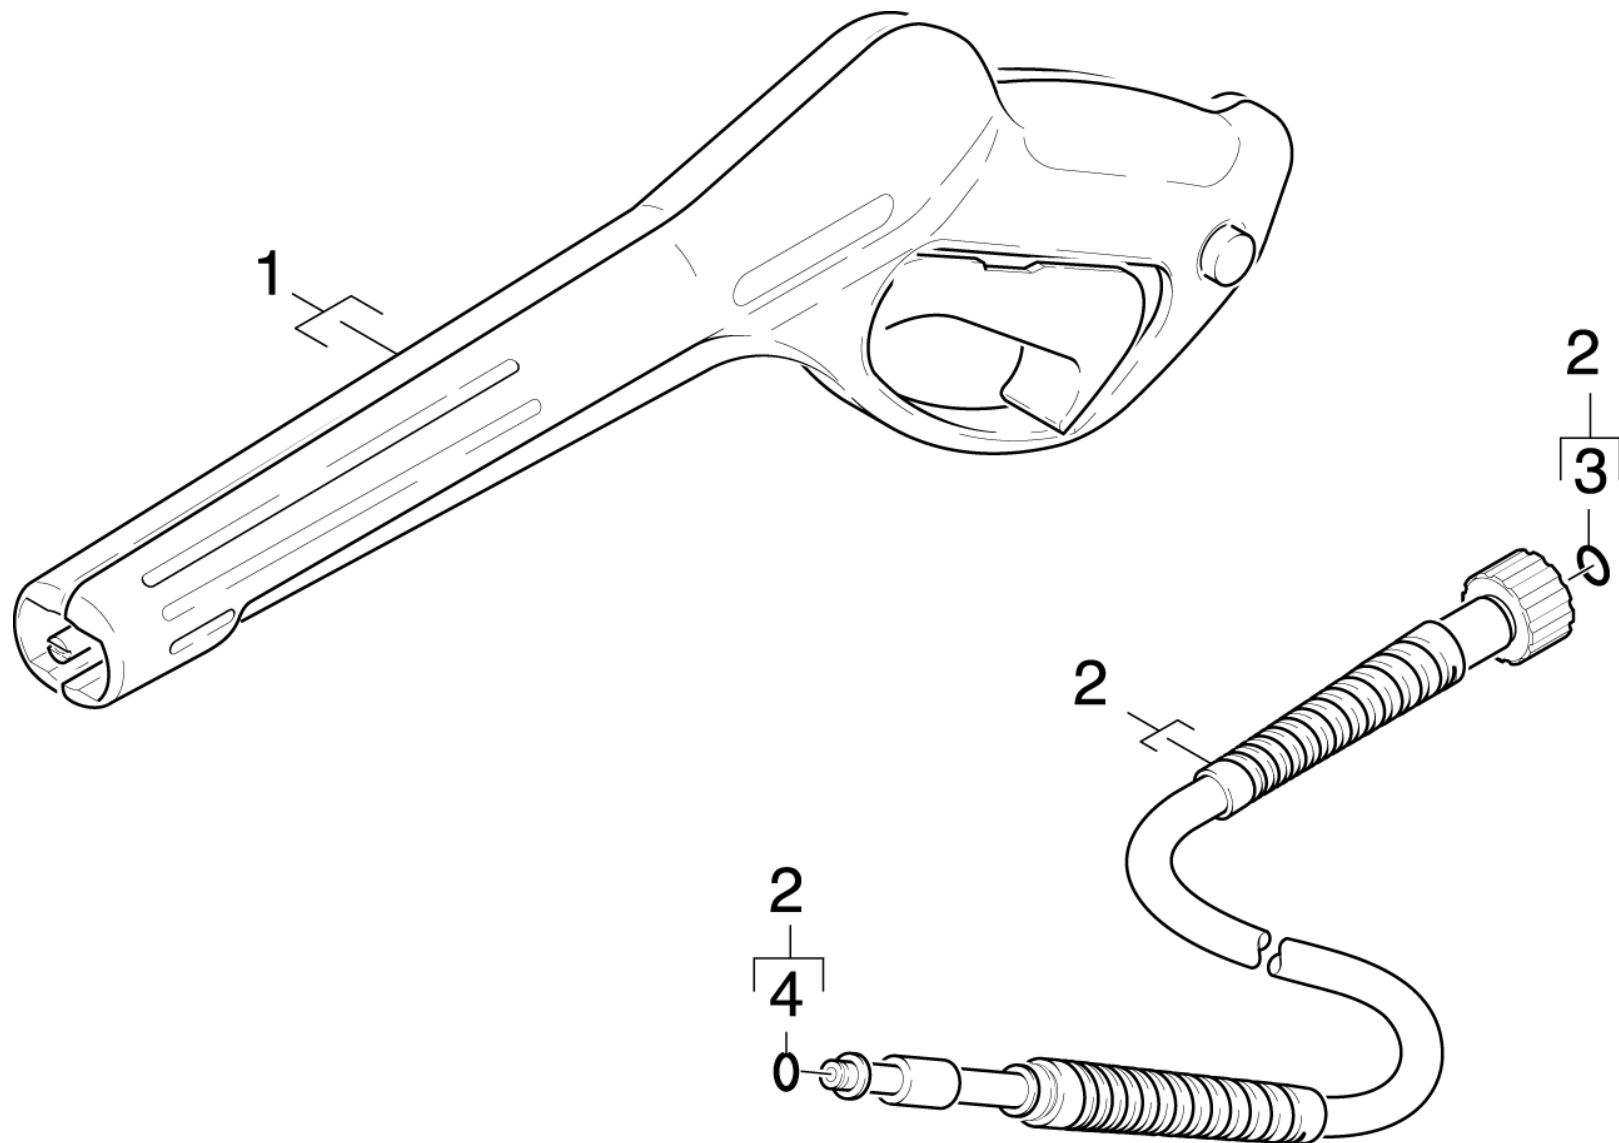

4.1 Trigger gun

4.1 Trigger gun

POS	DESCRIPTION ADDITIONAL INFORMATIONS	PART NO	QTY.	FROM SER.NR.	UP TO SER. NR.
1	PISTOL	47753310	1		
2	High pressure hose 6/11MPA neutr. 40G MU	63902610	1		
3	O RING SET HD 555	28801540	1		
4	O-Ring seal 6,75x1,78 NBR 70	63624980	1