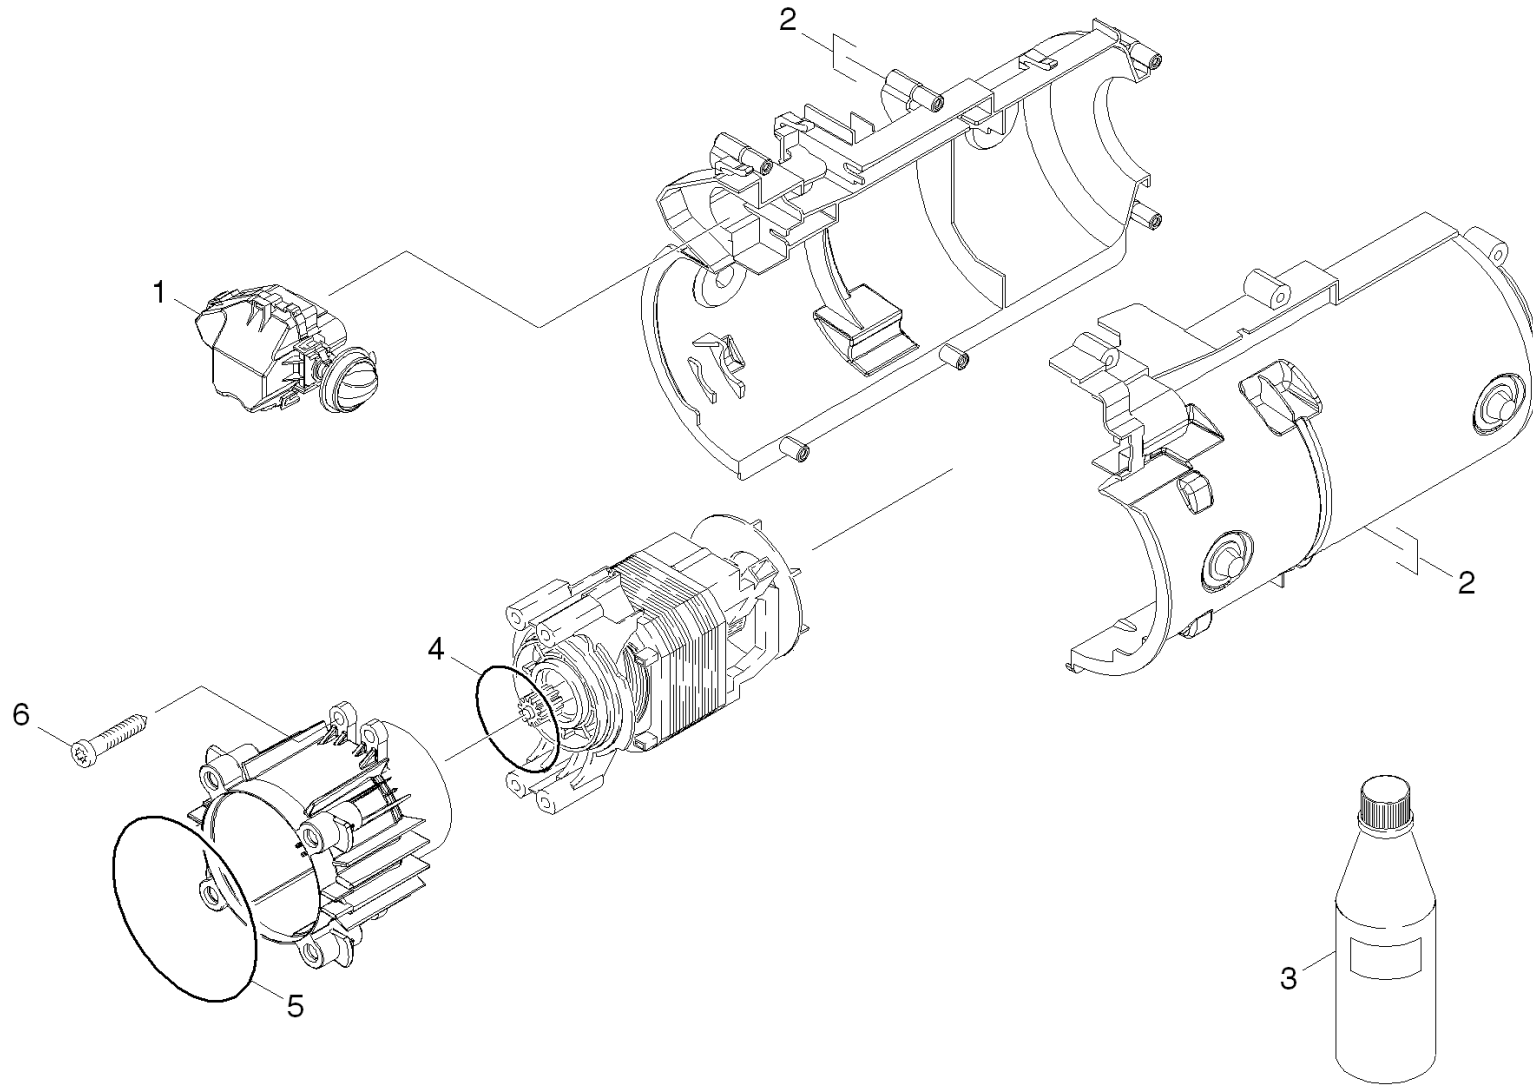

3.0 MOTOR

3.0 MOTOR

POS	DESCRIPTION ADDITIONAL INFORMATIONS	PART NO	QTY.	FROM SER.NR.	UP TO SER. NR.
1	Electric box complete replacement *	97501570	1		
2	Housing motor replacement *(CEN)	97500790	1		
3	ENGINE OIL 1 LTR	62881120	1		
4	O-Ring seal 50 x 2,2 NBR 80	63633400	1		
5	O-Ring seal 60x2,5 -NBR 80	63633390	1		
6	Screw 5x26,4	63032600	4