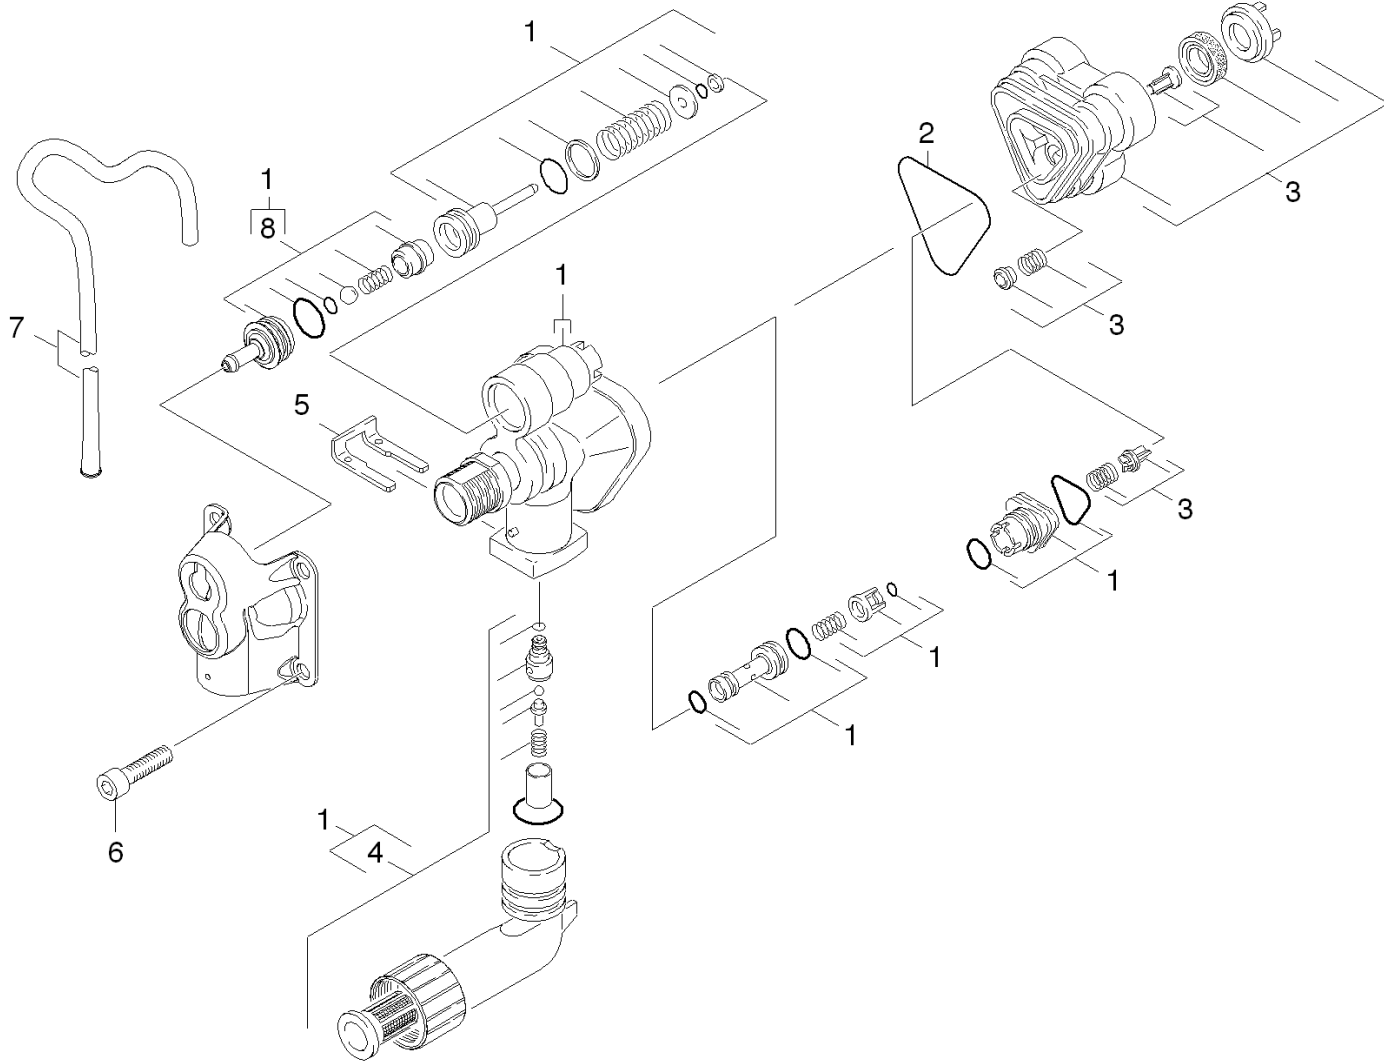

Spare parts list

K 2.16 (16015320)

K 2.19 (16015100)

CONTENT LIST

1.0 Housing

2.0 PUMP SET

2.1 Housing

2.2 Thrust guidance

3.0 MOTOR

4.0 Accessories

4.1 Trigger gun

4.2 Jet pipe

1.0 Housing

1.0 Housing

POS	DESCRIPTION ADDITIONAL INFORMATION	PART NO	QTY.	FROM SER.NR.	UP TO SER. NR.
1	K 2.16 shells	97602480	1		
2	SCREW HI-LO 4X22	90861730	7		
3	Cable complete with Multistecker, Motork	97500720	1		

2.1 Housing

2.1 Housing

POS	DESCRIPTION ADDITIONAL INFORMATIONS	PART NO	QTY.	FROM SER.NR.	UP TO SER. NR.
1	Manifold complete replacement *	97501560	1		
2	FORM O-RING	90814220	1		
3	Cylinder head complete K2.93 Spare Part	97601970	1		
4	Suction cover replacement +SV *	97501550	1		
5	CLAMP	90391480	1		
6	SCREW M8x55 CLASSE 8.8	90862000	4		
7		90119110	1		
8	Nipple chemistry complete (CEN)	97500580	1		

2.2 Thrust guidance

2.2 Thrust guidance

POS	DESCRIPTION ADDITIONAL INFORMATIONS	PART NO	QTY.	FROM SER.NR.	UP TO SER. NR.
2	SPACER	90480710	1		
3	Thrust guidance replacement complete (CE	97500780	1		
4	O-Ring seal 60x2,5 -NBR 80	63633390	1		