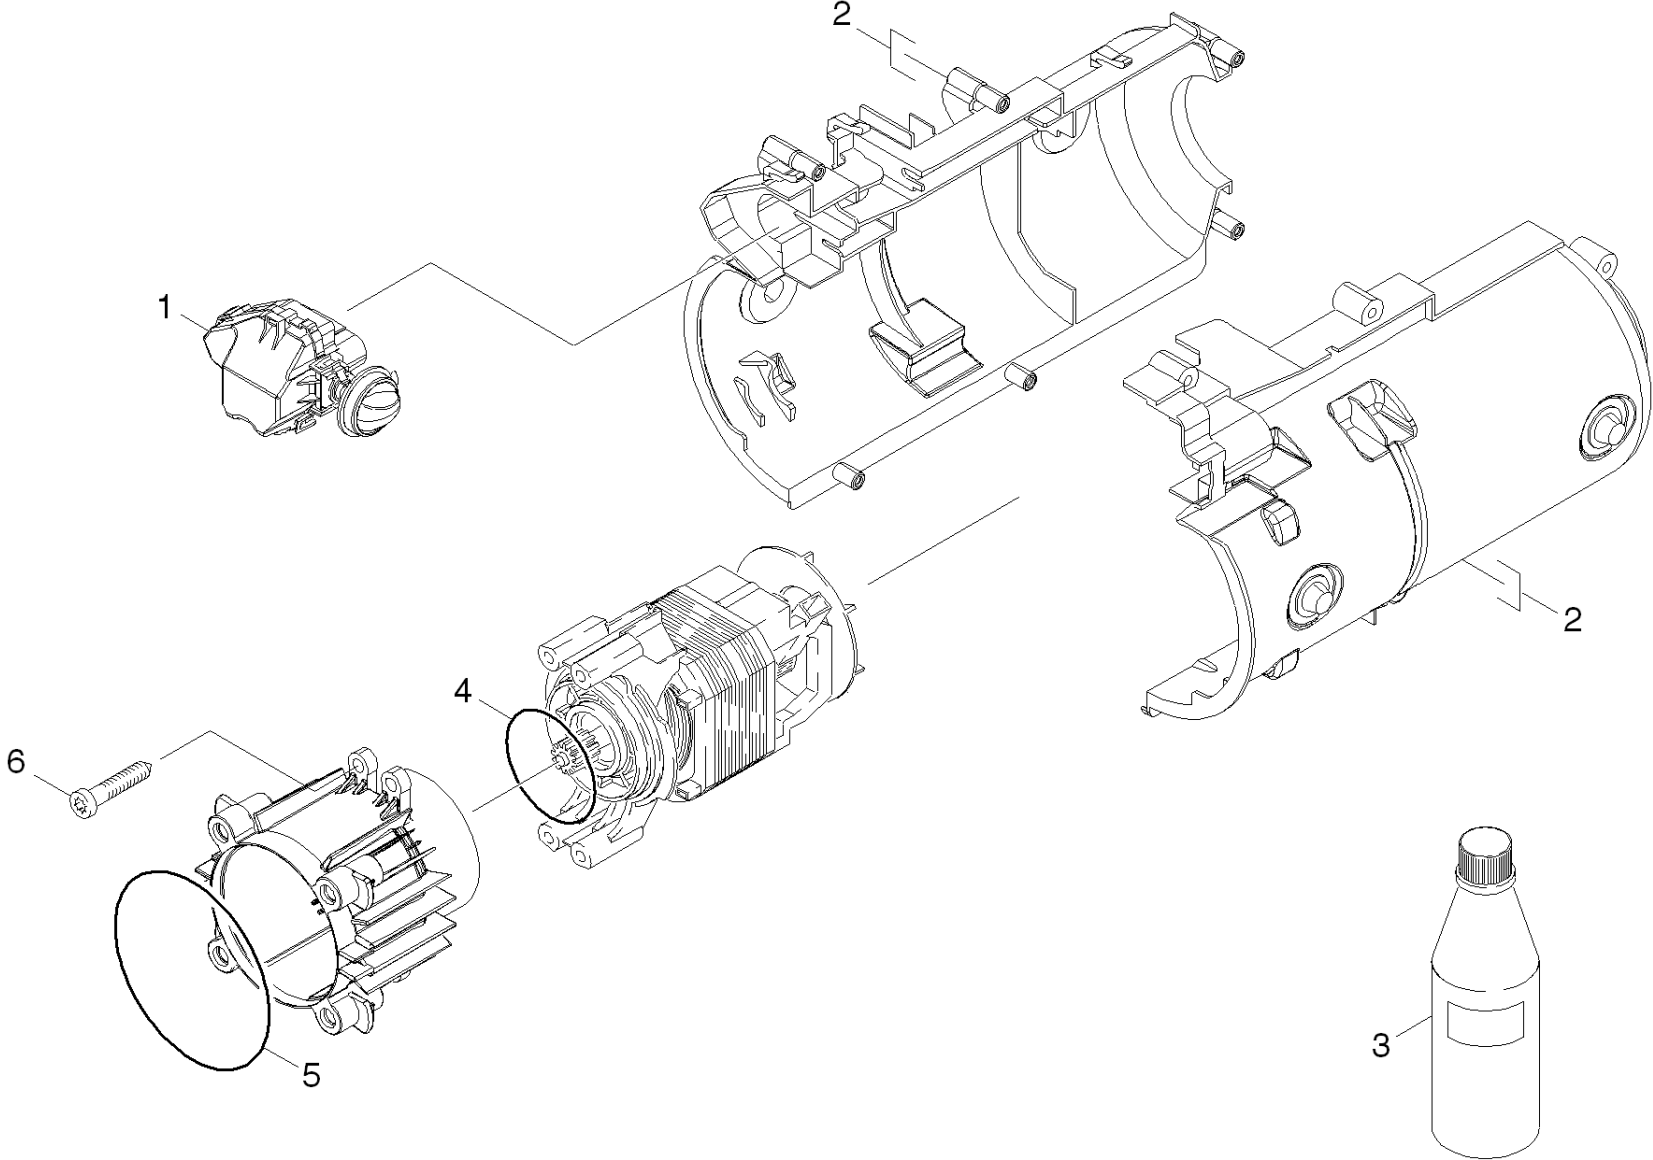

30 Motor (01091270)

pos	Article no.	Description	Quantity	Selling Unit	from ser.nr.	up to ser.nr.
1	97760800	Electric box complete replacement K2.21*	1.000	ST		
Positionstext: 1.601-652.0						
1	97501780	Electric box complete replacement K2.26*	1.000	ST	0000000000	0000000000
Positionstext: 1.601-650.0 /-651.0 /-660.0						
2	97504070	Housing motor replacement K2.18M *EU	1.000	ST		
Positionstext: 1.601-652.0						
2	97500790	Housing motor replacement *(CEN)	1.000	ST	0000000000	0000000000
Positionstext: 1.601-650.0 /-651.0 /-660.0						
3	62881120	Engine oil 1L	1.000	ST	0000000000	0000000000
4	63633400	O-Ring 50 x 2,2 NBR 80	1.000	ST	0000000000	0000000000
5	63633390	O-Ring seal 60x2,5 -NBR 80	1.000	ST	0000000000	0000000000
6	63032600	Screw 5x26,4	4.000	ST	0000000000	0000000000