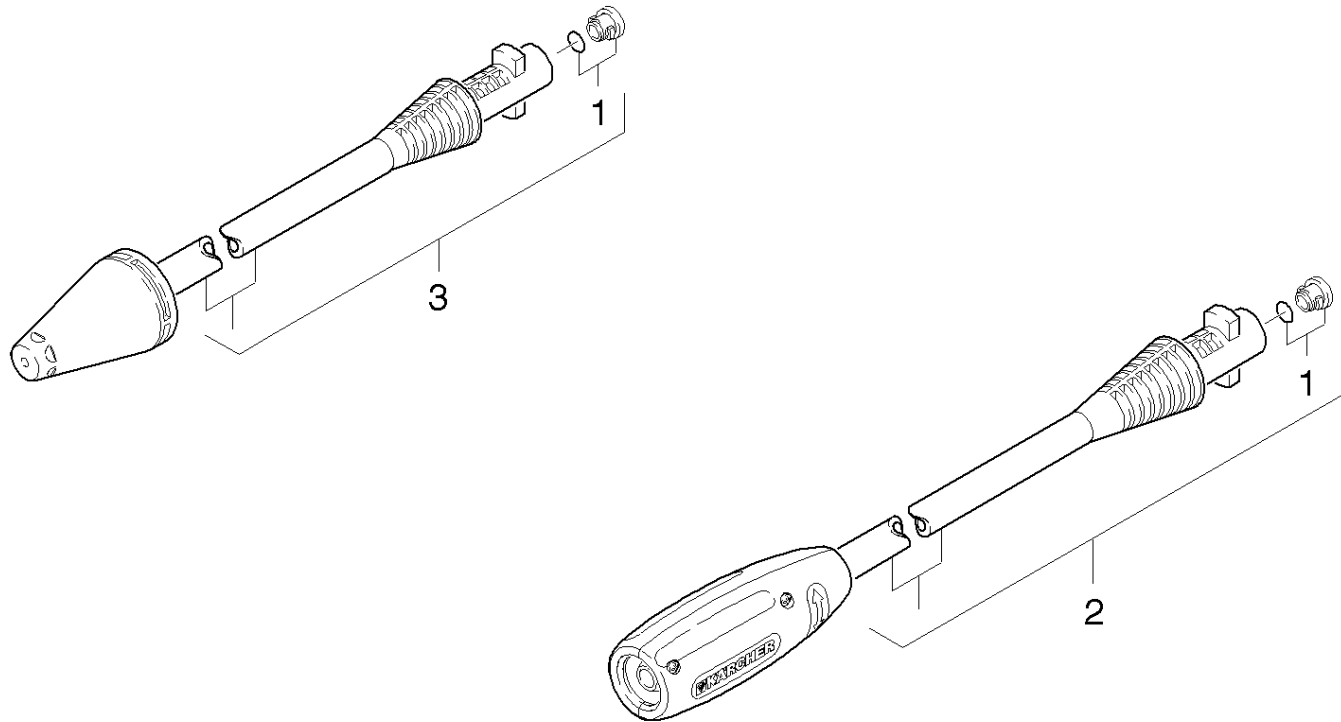

40 Accessories (01091280)

pos Article no. Description

41 01091290 Hand trigger gun

42 01091300 Jet pipe

41 Hand trigger gun (01091290)

ET/VT	pos	Article no.	Description	Quantity	Selling Unit
X-X	0	26419590	Pistol good packaged replacement 16MPa/6	1.000	ST
	1	50371850	Clamp	1.000	ST
	2	53324640	Pressure spring	1.000	ST
X-	4	63908710	High pressure hose 6/11MPa	1.000	ST
	5	28802960	Spare part set O-Ring seal 5x	1.000	ST
	6	63624980	O-Ring seal 6,75x1,78 NBR 70	1.000	ST