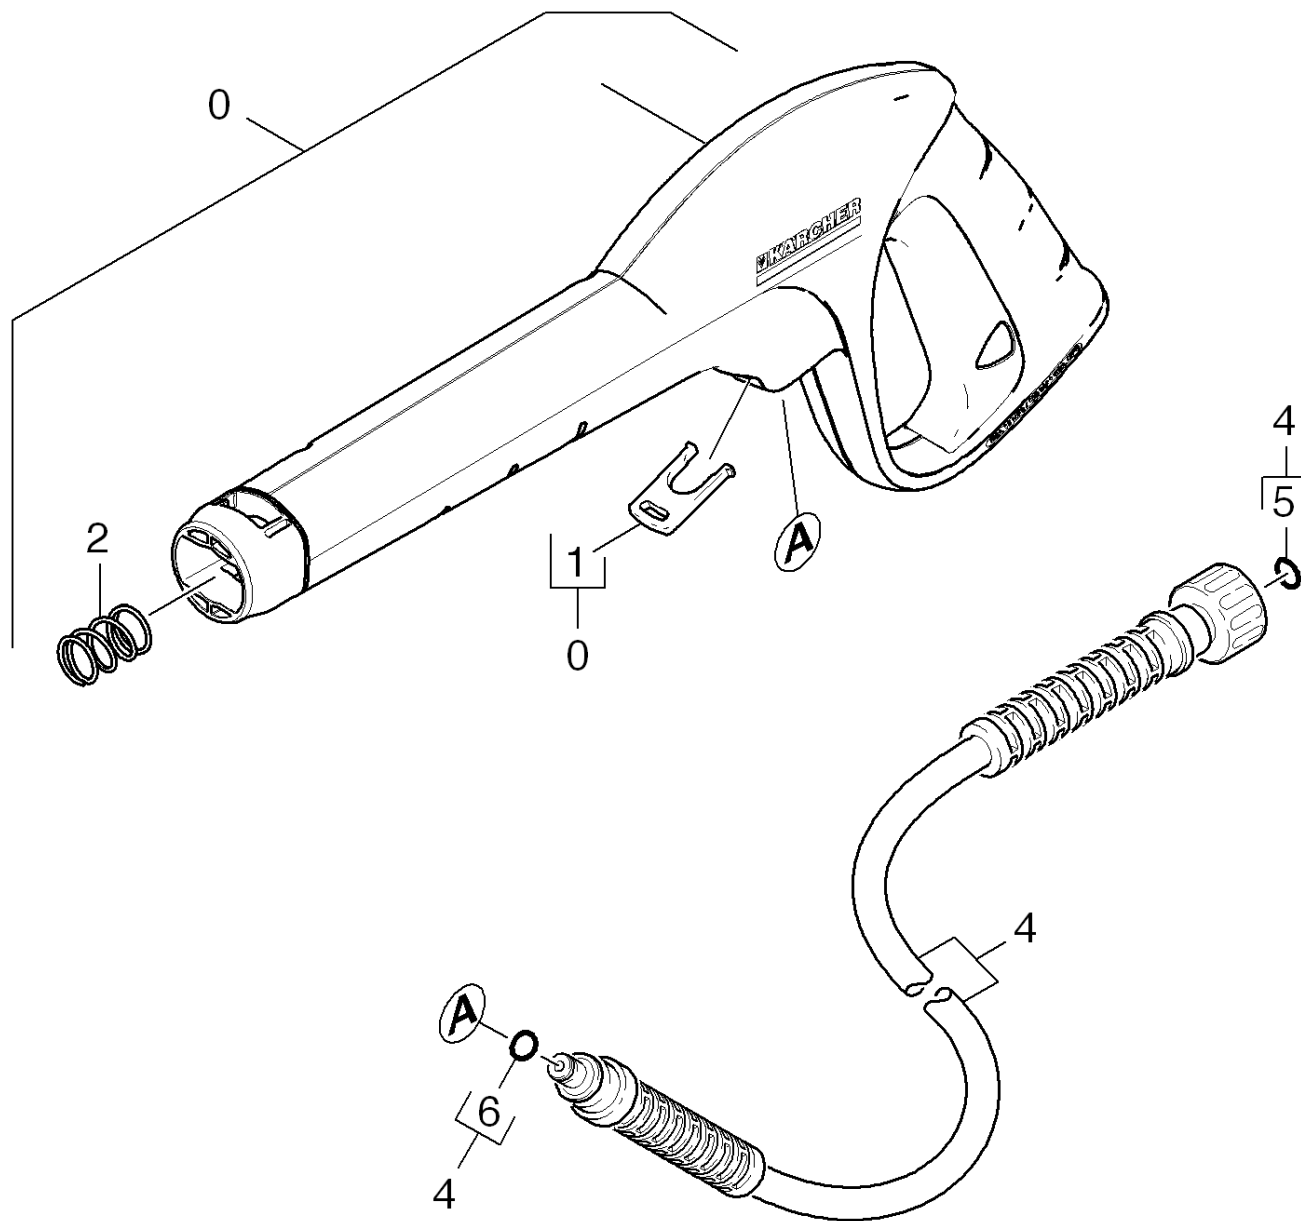

20 Pump set (01091240)

pos Article no. Description

21 01091250 Housing

22 01091260 Thrust guidance

21 Housing (01091250)

ET/VT	pos	Article no.	Description	Quantity	Selling Unit
X-	1	97504500	Housing complete replacement K2 family	1.000	ST
Positionstext: 1.601-650.0 /-651.0 /-660.0					
X-	1	97505250	manifold complete replacement K2 family	1.000	ST
Positionstext: 1.601-652.0					
	2	90814220	Form seal	1.000	ST
	3	97601970	H.P. head complete Spare Part	1.000	ST
X-	4	97505240	Suction connection completely replacemen	1.000	ST
Positionstext: 1.601-652.0					
X-	4	97504490	INLET FITTING COMPLETE REPLACEMENT	1.000	ST
Positionstext: 1.601-650.0 /-651.0 /-660.0					
	5	90391480	Metal fork	2.000	ST
	6	73061510	Cylinder head screw M8x65 -8.8-A2E ISO4	4.000	ST
	7	90119110	Filter cleaning agents W107/207	1.000	ST
	8	90017410	FRONT HOUSING MODULAR COMPACT	1.000	ST
	9	97605290	Outlet fitting K2 family	1.000	ST
	10	63898700	Connection 3/4"	1.000	ST
Positionstext: 1.601-652.0					

40 Accessories (01091280)

pos Article no. Description

41 01091290 Hand trigger gun

42 01091300 Jet pipe

41 Hand trigger gun (01091290)

ET/VT	pos	Article no.	Description	Quantity	Selling Unit
X-X	0	26419590	Pistol good packaged replacement 16MPa/6	1.000	ST
	1	50371850	Clamp	1.000	ST
	2	53324640	Pressure spring	1.000	ST
X-	4	63908710	High pressure hose 6/11MPa	1.000	ST
	5	28802960	Spare part set O-Ring seal 5x	1.000	ST
	6	63624980	O-Ring seal 6,75x1,78 NBR 70	1.000	ST