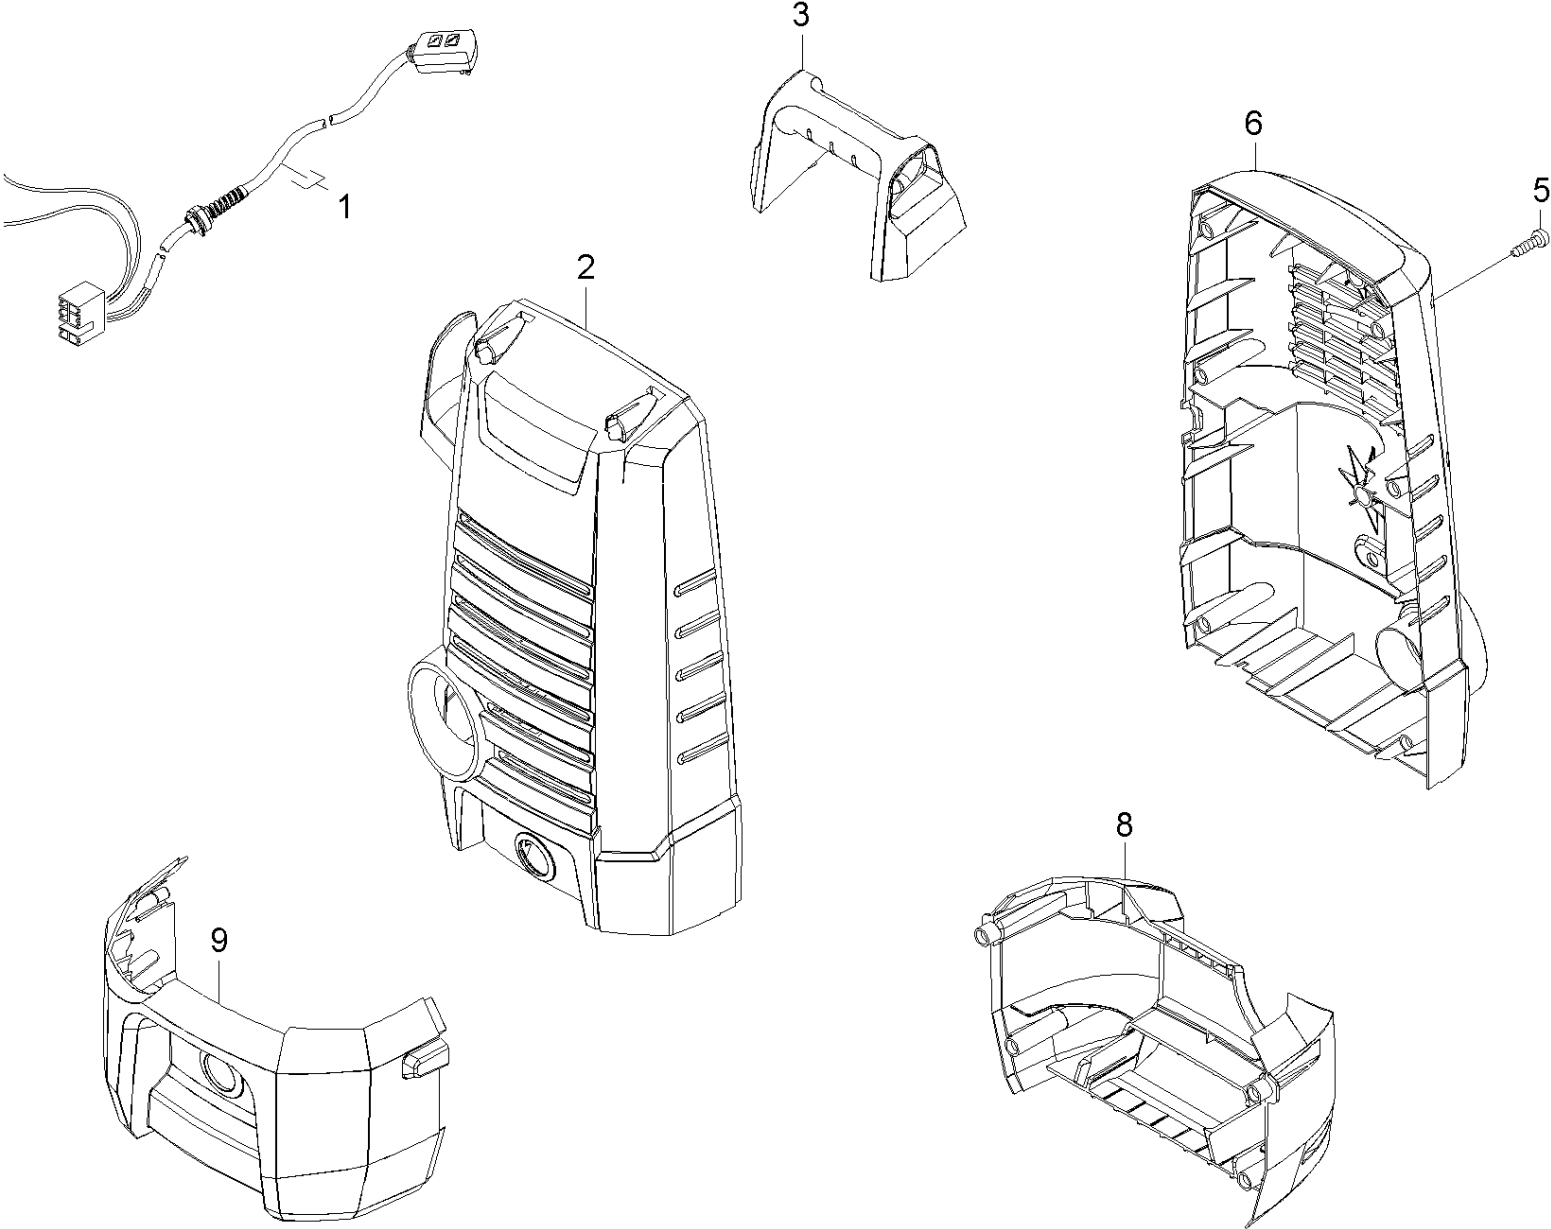

Spare parts list K2.050 */CA + EU (K2-fa (59711190))

pos Article no. Description

10 01091230 Housing

20 01091240 Pump set

30 01091270 Motor

40 01091280 Accessories

10 Housing (01091230)

pos	Article no.	Description	Quantity	Selling Unit
1	97500720	Cable complete with multi-connector	1.000	ST
Positionstext: 1.601-650.0 /-651.0 /-660.0				
1	97501660	Cable complete Multiconnector *EU	1.000	ST
Positionstext: 1.601-652.0				
2	97605280	Front cover K2 family (with printing)	1.000	ST
3	97605310	Hand grip small K2 FAMILY	1.000	ST
5	90861730	Screw Hi-Lo d.4x22 Torx-d.7,5	10.000	ST
6	97606430	Back cover K2 family	1.000	ST
8	97606510	Back bumper without wheel	1.000	ST
Positionstext: 1.601-660.0				
9	97606540	Front bumper without tank	1.000	ST
Positionstext: 1.601-660.0				

20 Pump set (01091240)

pos Article no. Description

21 01091250 Housing

22 01091260 Thrust guidance

21 Housing (01091250)

ET/VT	pos	Article no.	Description	Quantity	Selling Unit
X-	1	97504500	Housing complete replacement K2 family	1.000	ST
Positionstext: 1.601-650.0 /-651.0 /-660.0					
X-	1	97505250	manifold complete replacement K2 family	1.000	ST
Positionstext: 1.601-652.0					
	2	90814220	Form seal	1.000	ST
	3	97601970	H.P. head complete Spare Part	1.000	ST
X-	4	97505240	Suction connection completely replacemen	1.000	ST
Positionstext: 1.601-652.0					
X-	4	97504490	INLET FITTING COMPLETE REPLACEMENT	1.000	ST
Positionstext: 1.601-650.0 /-651.0 /-660.0					
	5	90391480	Metal fork	2.000	ST
	6	73061510	Cylinder head screw M8x65 -8.8-A2E ISO4	4.000	ST
	7	90119110	Filter cleaning agents W107/207	1.000	ST
	8	90017410	FRONT HOUSING MODULAR COMPACT	1.000	ST
	9	97605290	Outlet fitting K2 family	1.000	ST
	10	63898700	Connection 3/4"	1.000	ST
Positionstext: 1.601-652.0					