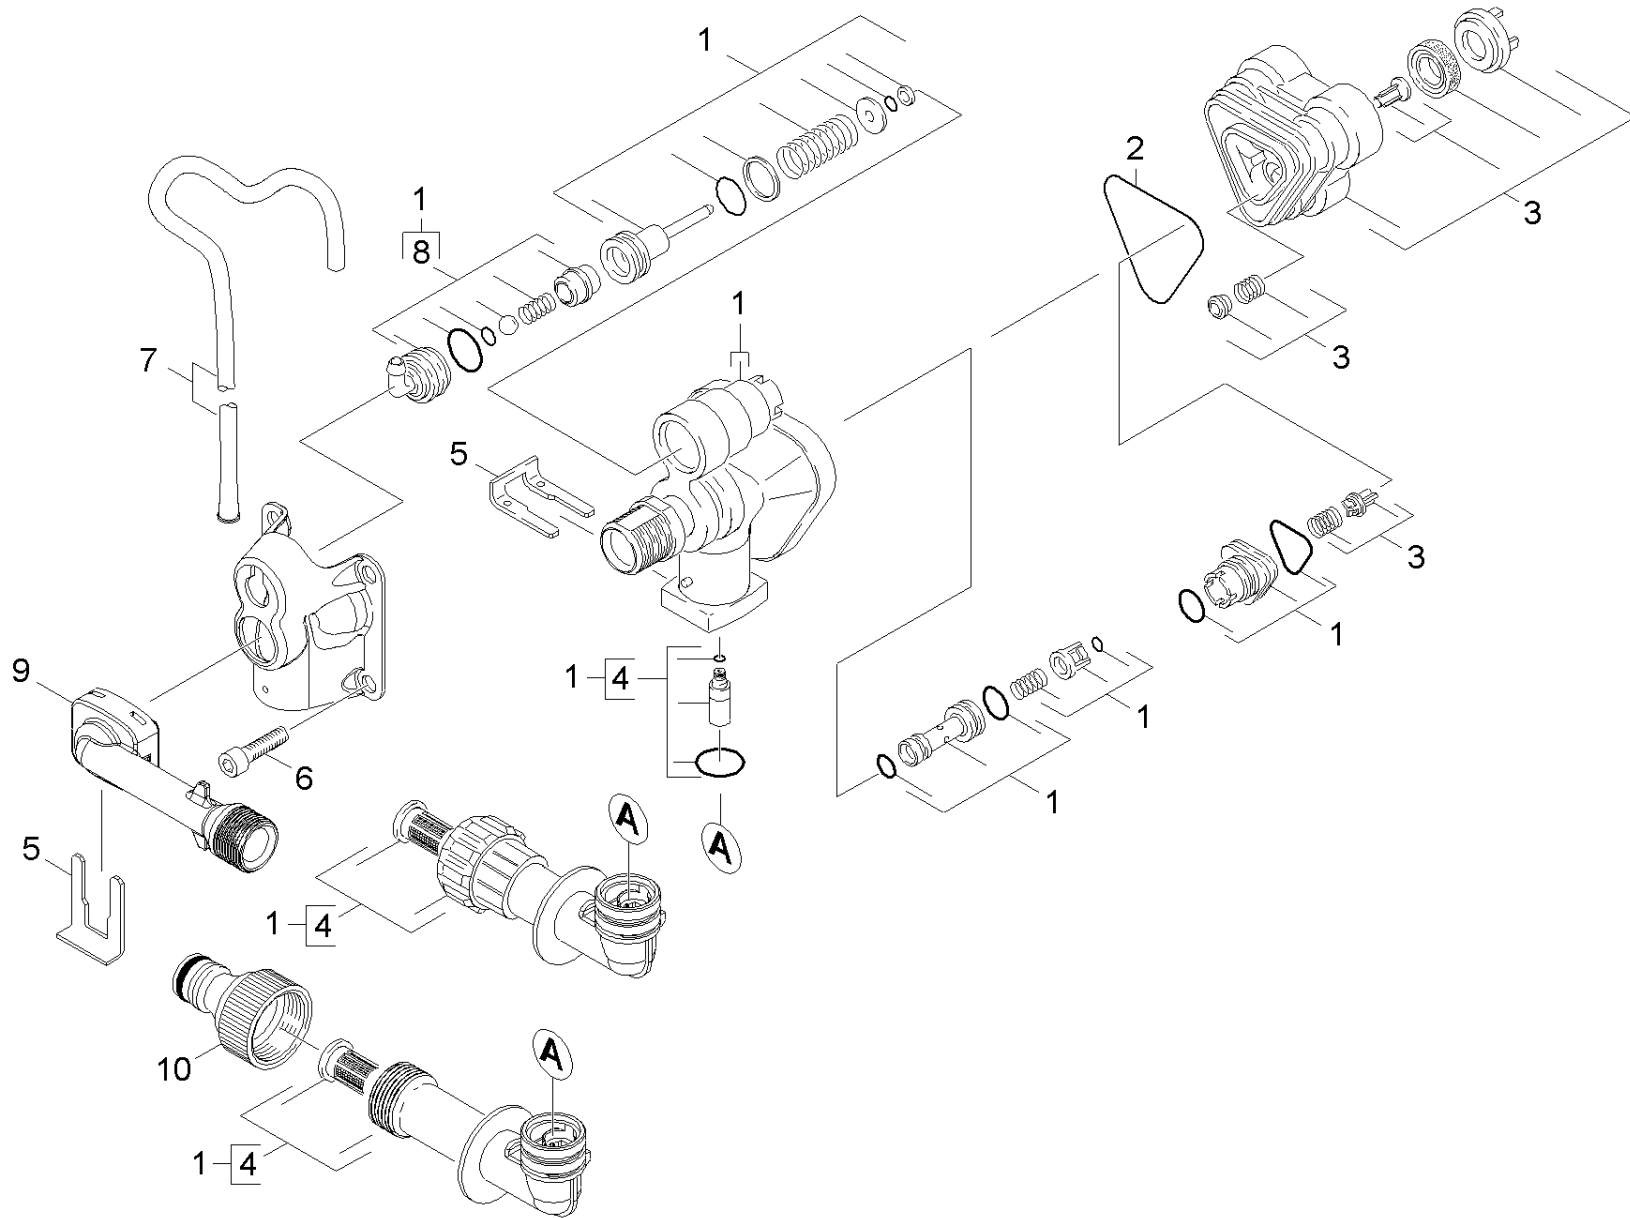

Spare parts list K2.050 */CA + EU (K2-fa (59711190))

pos Article no. Description

10 01091230 Housing

20 01091240 Pump set

30 01091270 Motor

40 01091280 Accessories

10 Housing (01091230)

pos	Article no.	Description	Quantity	Selling Unit
1	97500720	Cable complete with multi-connector	1.000	ST
Positionstext: 1.601-650.0 /-651.0 /-660.0				
1	97501660	Cable complete Multiconnector *EU	1.000	ST
Positionstext: 1.601-652.0				
2	97605280	Front cover K2 family (with printing)	1.000	ST
3	97605310	Hand grip small K2 FAMILY	1.000	ST
5	90861730	Screw Hi-Lo d.4x22 Torx-d.7,5	10.000	ST
6	97606430	Back cover K2 family	1.000	ST
8	97606510	Back bumper without wheel	1.000	ST
Positionstext: 1.601-660.0				
9	97606540	Front bumper without tank	1.000	ST
Positionstext: 1.601-660.0				

20 Pump set (01091240)

pos Article no. Description

21 01091250 Housing

22 01091260 Thrust guidance

21 Housing (01091250)

ET/VT	pos	Article no.	Description	Quantity	Selling Unit
X-	1	97504500	Housing complete replacement K2 family	1.000	ST
Positionstext: 1.601-650.0 /-651.0 /-660.0					
X-	1	97505250	manifold complete replacement K2 family	1.000	ST
Positionstext: 1.601-652.0					
	2	90814220	Form seal	1.000	ST
	3	97601970	H.P. head complete Spare Part	1.000	ST
X-	4	97505240	Suction connection completely replacemen	1.000	ST
Positionstext: 1.601-652.0					
X-	4	97504490	INLET FITTING COMPLETE REPLACEMENT	1.000	ST
Positionstext: 1.601-650.0 /-651.0 /-660.0					
	5	90391480	Metal fork	2.000	ST
	6	73061510	Cylinder head screw M8x65 -8.8-A2E ISO4	4.000	ST
	7	90119110	Filter cleaning agents W107/207	1.000	ST
	8	90017410	FRONT HOUSING MODULAR COMPACT	1.000	ST
	9	97605290	Outlet fitting K2 family	1.000	ST
	10	63898700	Connection 3/4"	1.000	ST
Positionstext: 1.601-652.0					