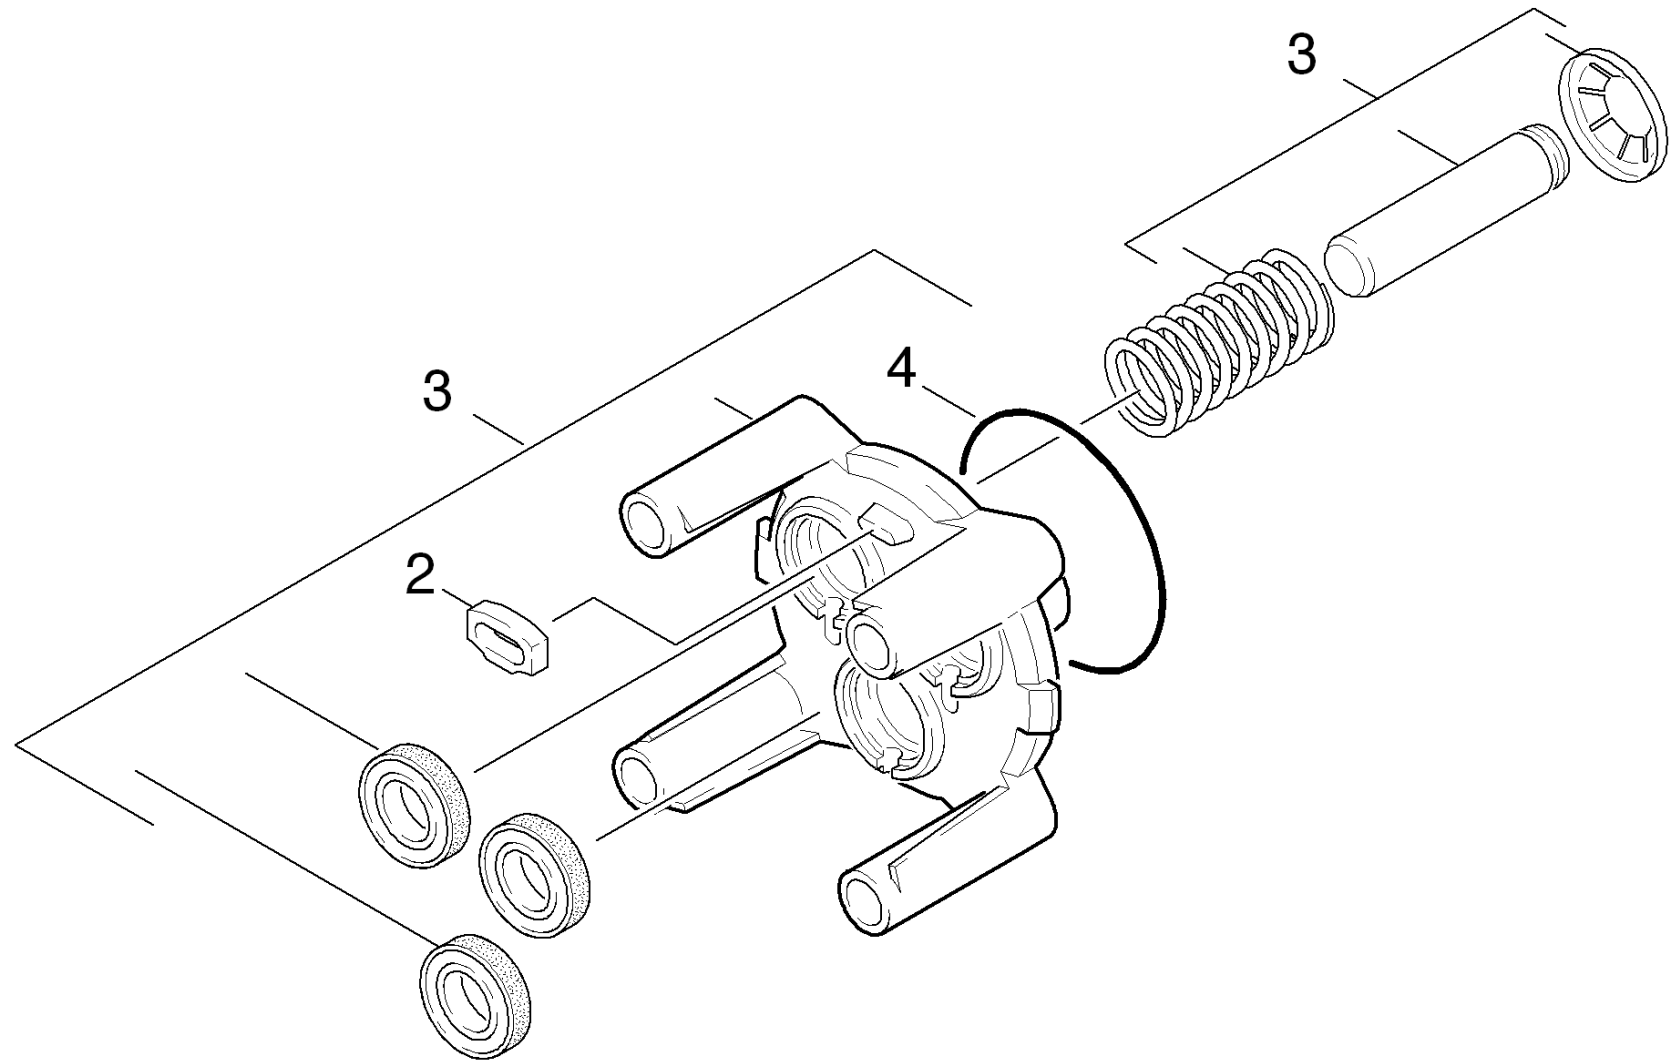

Spare parts list K2.050 */CA + EU (K2-fa (59711190))

pos Article no. Description

10 01091230 Housing

20 01091240 Pump set

30 01091270 Motor

40 01091280 Accessories

10 Housing (01091230)

pos	Article no.	Description	Quantity	Selling Unit
1	97500720	Cable complete with multi-connector	1.000	ST
Positionstext: 1.601-650.0 /-651.0 /-660.0				
1	97501660	Cable complete Multiconnector *EU	1.000	ST
Positionstext: 1.601-652.0				
2	97605280	Front cover K2 family (with printing)	1.000	ST
3	97605310	Hand grip small K2 FAMILY	1.000	ST
5	90861730	Screw Hi-Lo d.4x22 Torx-d.7,5	10.000	ST
6	97606430	Back cover K2 family	1.000	ST
8	97606510	Back bumper without wheel	1.000	ST
Positionstext: 1.601-660.0				
9	97606540	Front bumper without tank	1.000	ST
Positionstext: 1.601-660.0				

20 Pump set (01091240)

pos Article no. Description

21 01091250 Housing

22 01091260 Thrust guidance

21 Housing (01091250)

ET/VT	pos	Article no.	Description	Quantity	Selling Unit
X-	1	97504500	Housing complete replacement K2 family	1.000	ST
Positionstext: 1.601-650.0 /-651.0 /-660.0					
X-	1	97505250	manifold complete replacement K2 family	1.000	ST
Positionstext: 1.601-652.0					
	2	90814220	Form seal	1.000	ST
	3	97601970	H.P. head complete Spare Part	1.000	ST
X-	4	97505240	Suction connection completely replacemen	1.000	ST
Positionstext: 1.601-652.0					
X-	4	97504490	INLET FITTING COMPLETE REPLACEMENT	1.000	ST
Positionstext: 1.601-650.0 /-651.0 /-660.0					
	5	90391480	Metal fork	2.000	ST
	6	73061510	Cylinder head screw M8x65 -8.8-A2E ISO4	4.000	ST
	7	90119110	Filter cleaning agents W107/207	1.000	ST
	8	90017410	FRONT HOUSING MODULAR COMPACT	1.000	ST
	9	97605290	Outlet fitting K2 family	1.000	ST
	10	63898700	Connection 3/4"	1.000	ST
Positionstext: 1.601-652.0					