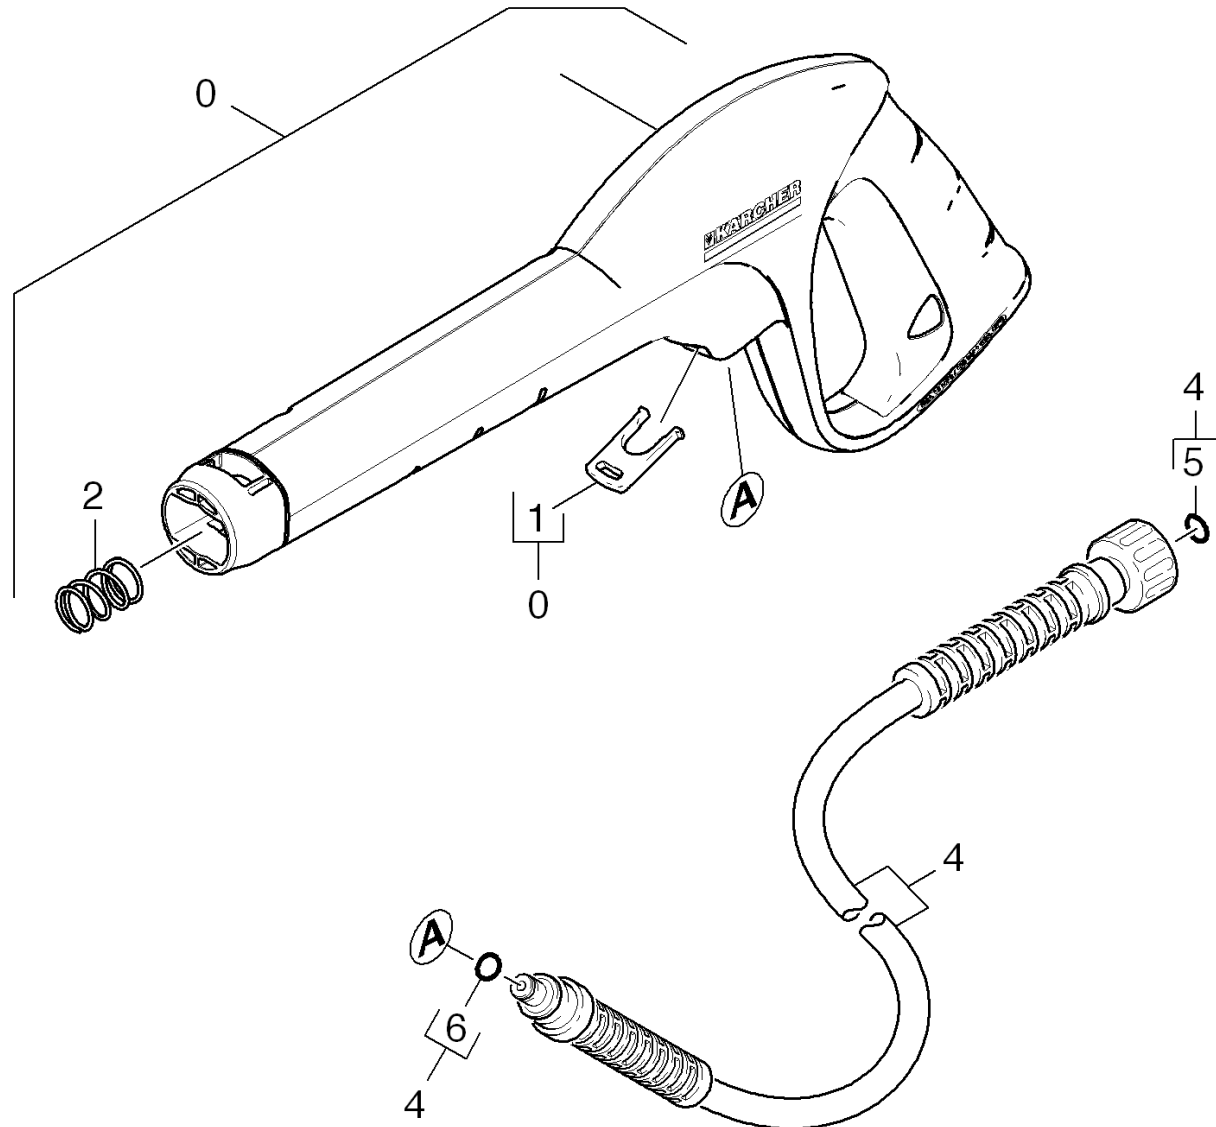

4.2 Hand trigger gun

VERSION 2

4.2 Hand trigger gun

VERSION 2

POS	DESCRIPTION ADDITIONAL INFORMATIONS	PART NO	QTY.	FROM SER.NR.	UP TO SER. NR.
0	Pistol good packaged replacement 16MPa/6	26419590	1		
1	Clamp	50371850	1		
2	Pressure spring	53324640	1		
4	High pressure hose 6/11MPa (6m)	63908710	1		
4	High pressure hose 5/11MPa, Kaercher (5m)	63913610	1		
5	Spare part set O-Ring seal 5x-Kaercher	28802960	1		
6	O-Ring seal 6,75x1,78 NBR 70	63624980	1