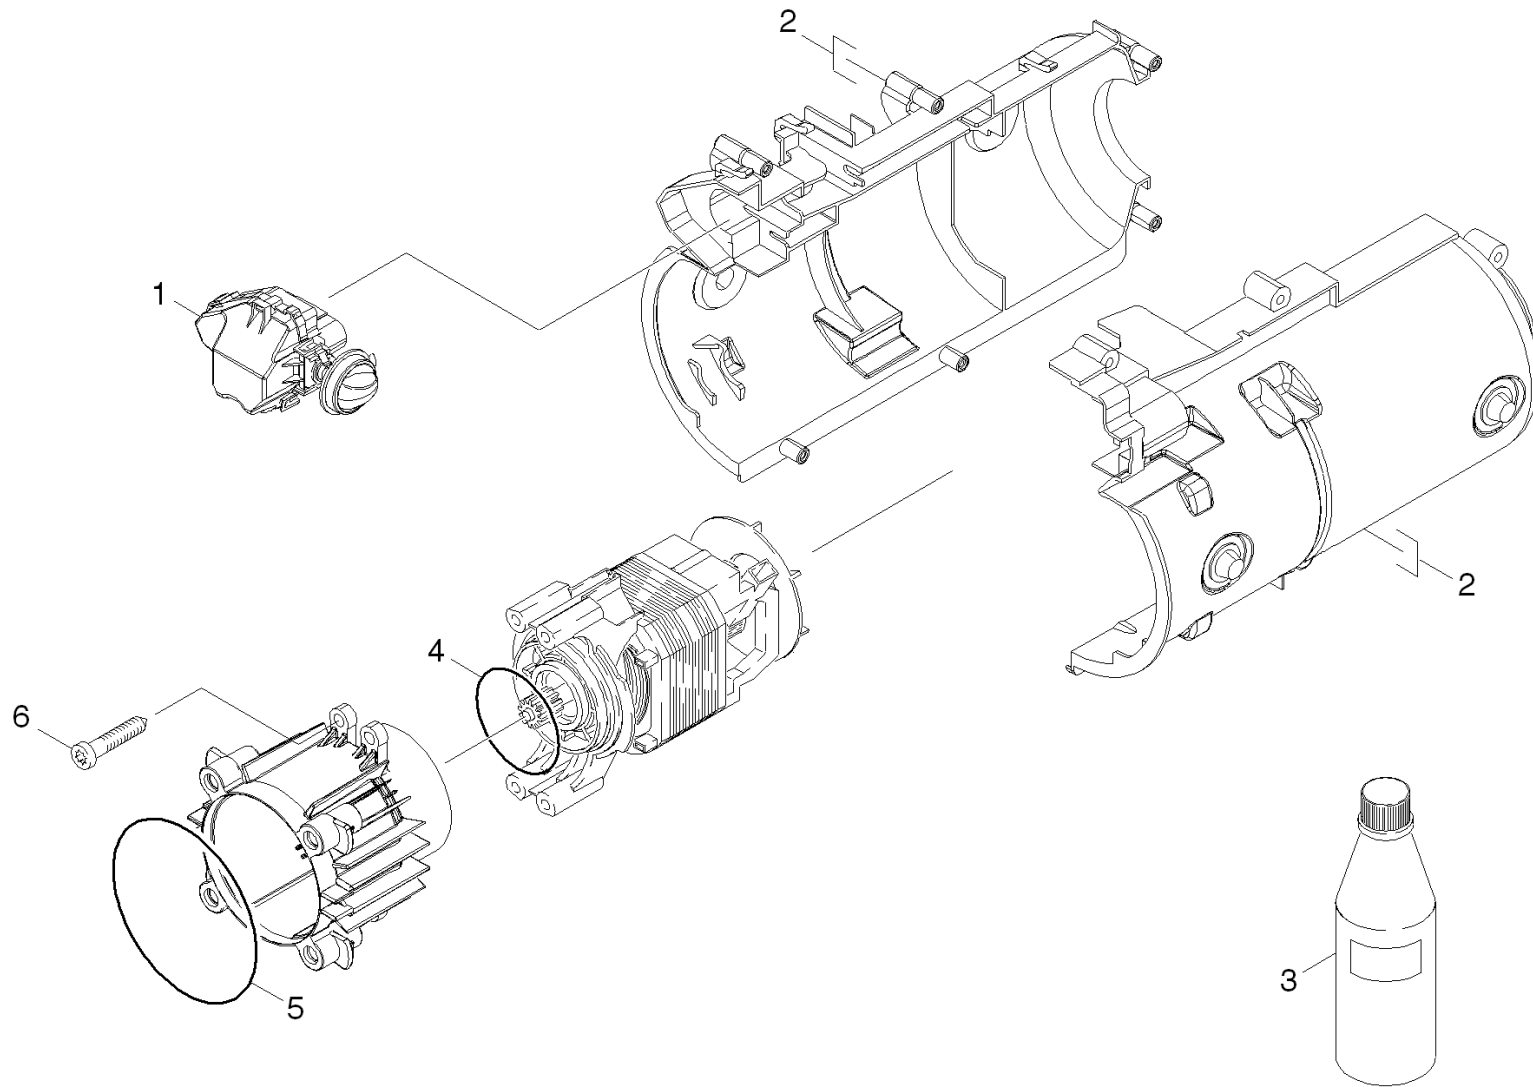

3.0 Motor

3.0 Motor

POS	DESCRIPTION ADDITIONAL INFORMATIONS	PART NO	QTY.	FROM SER.NR.	UP TO SER. NR.
1	Electric box complete replacement *	97501570	1		
2	Housing motor replacement *(CEN) 1.601-510.0 /-512.0 /-513.0 /-515.0/-532.0	97500790	1		
2	Housing motor replacement JP 1.601-514.0	97503440	1		
3	Engine oil 1L	62881120	1		
4	O-Ring 50 x 2,2 NBR 80	63633400	1		
5	O-Ring seal 60x2,5 -NBR 80	63633390	1		
6	Screw 5x26,4	63032600	4