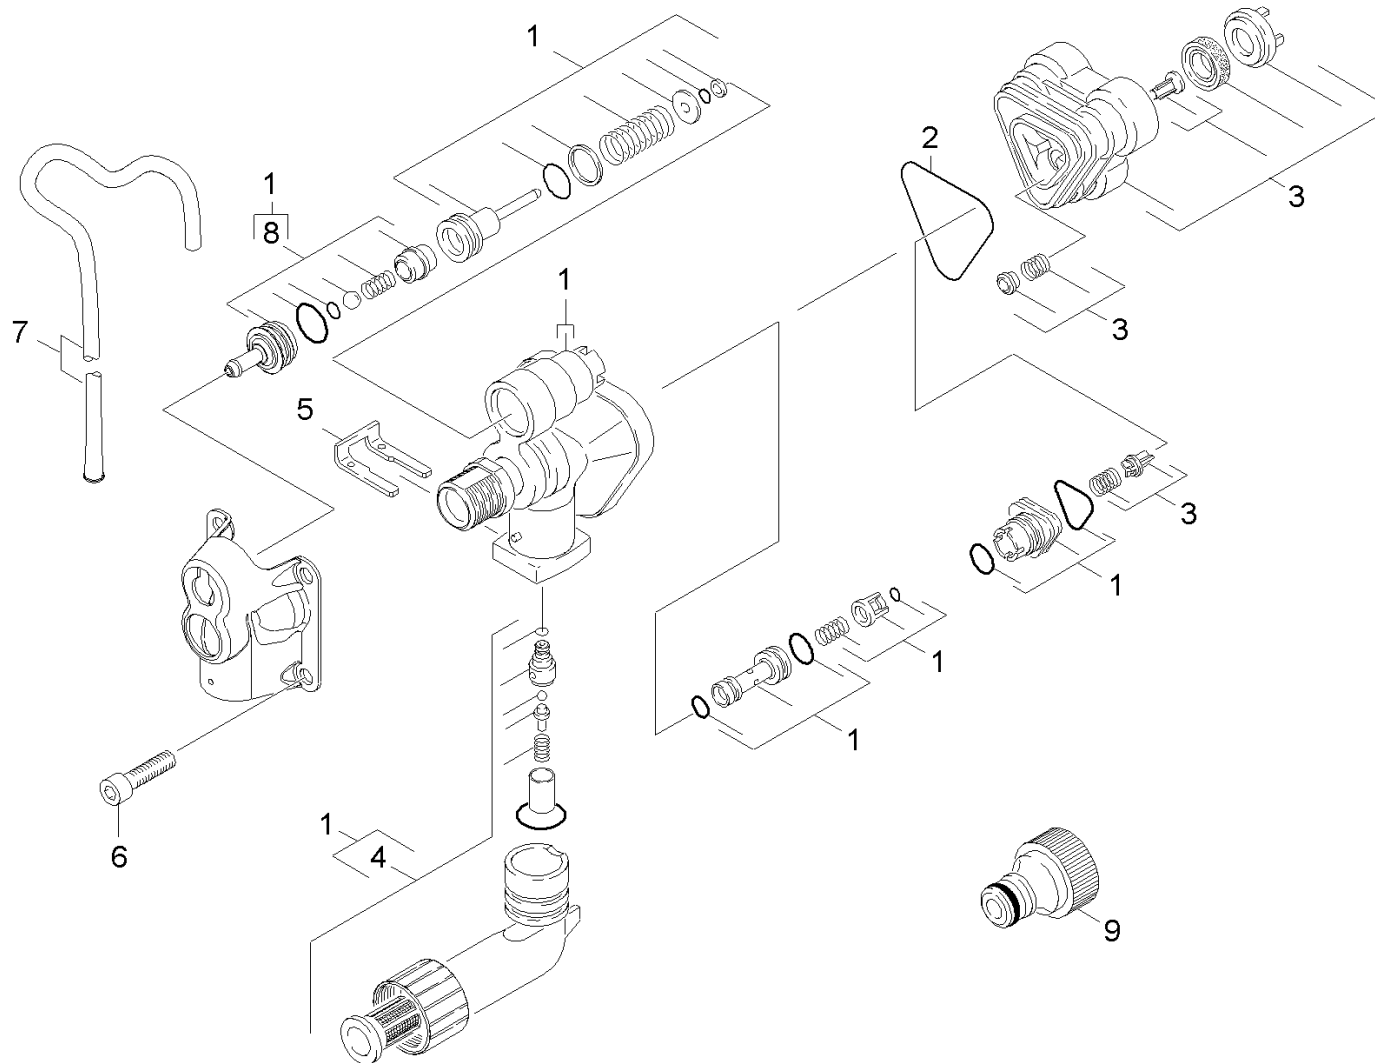

2.1 Housing

2.1 Housing

POS	DESCRIPTION ADDITIONAL INFORMATIONS	PART NO	QTY.	FROM SER.NR.	UP TO SER. NR.
1	Manifold complete replacement * 1.601-510.0 /-512.0 /-515.0 /-532.0	97501560	1		
1	Housing complete replacement *EU 1.601-514.0	97501590	1		
1	Manifold complete replacement * 1.601-513.0	97503950	1		
2	Form seal	90814220	1		
3	H.P. head complete Spare Part	97601970	1		
4	Suction cover replacement +SV * 1.601-510.0 /-512.0 /-515.0 /-532.0	97501550	1		
4	Suction cover replacement +SV *EU 1.601-514.0	97501580	1		
4	Suction cover replacement +SV * Mx 1.601-513.0	97503960	1		
5	Metal fork	90391480	1		
6	Cylinder head screw M8x65 -8.8-A2E ISO4	73061510	4		
7	Filter cleaning agents W107/207	90119110	1		
8	Detergent fitting assembly (CEN)	97500580	1		
9	Connection 3/4" 1.601-514.0	63898700	1