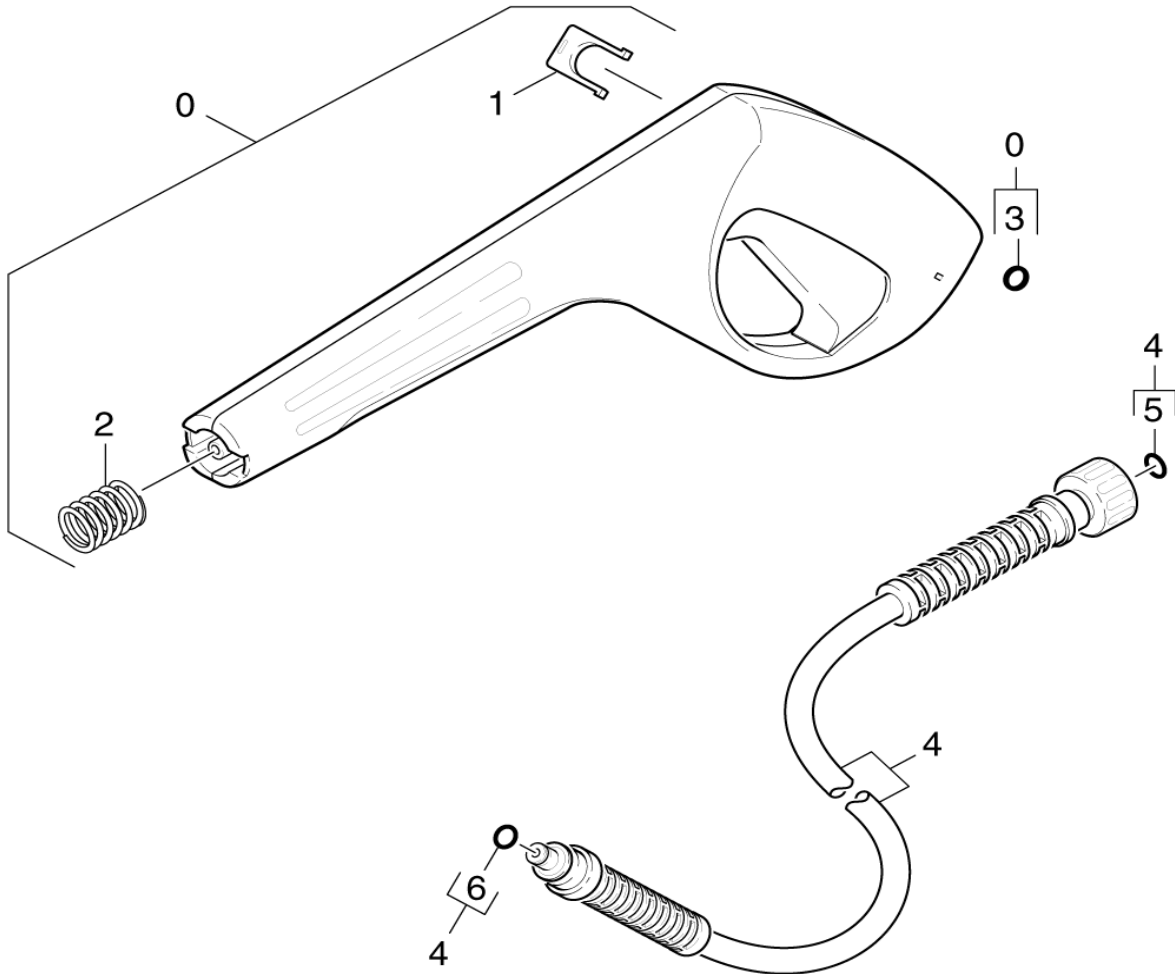

R J Bowers Distributors
 2003 Harrison Ave
 Rockford IL 61104
 E-mail: service@rjbowers.com
 Web: www.rjbowers.com
 (815) 399-8839 (800) 383-6584

PARTS BREAKDOWN FOR K2.16+ (1.672.550.0)

Location	PN	DESCRIPTION	QTY	SERIAL #	
				FROM	TO
MOTOR 3.0					
1	4120-1960	Swash plate lift 4,09	1		
2	6362-9020	O-Ring 60.0x2.5 NBR 70	1		
3	6303-2600	Screw 5x26.4	4		
4	6362-9790	O-Ring 50.0x2.2 NBR 70	1		
5	4067-0500	Housing motor complete *USA K2.900	1		
6	6648-5860	Cable motor brown AWG18x270mm	1		
7	6648-5870	Cable motor red AWG18x225mm	1		
8	6288-1120	Engine oil 1L	1		

R J Bowers Distributors

2003 Harrison Ave
Rockford IL 61104

E-mail: service@rjbowers.com

Web: www.rjbowers.com

(815) 399-8839 (800) 383-6584

PARTS BREAKDOWN FOR K2.16+ (1.672.550.0)

Location	PN	DESCRIPTION	QTY	SERIAL #	
				FROM	TO
ACCESSORIES - Trigger Gun 4.1					
0	2641-2020	Trigger Gun	1		
1	5037-1370	Clamp	1		
2	5332-4640	Pressure Spring	1		
3	6363-1980	O-Ring seal 6.0x2.0 90 shore PUR	1		
4	6390-8710	High Pressure Hose 6/11MPa	1		
5	2880-2960	O-Ring Seal (5 Pack)	1		
6	6362-4980	O-Ring Seal 6.75x1.78 NBR 70	1		