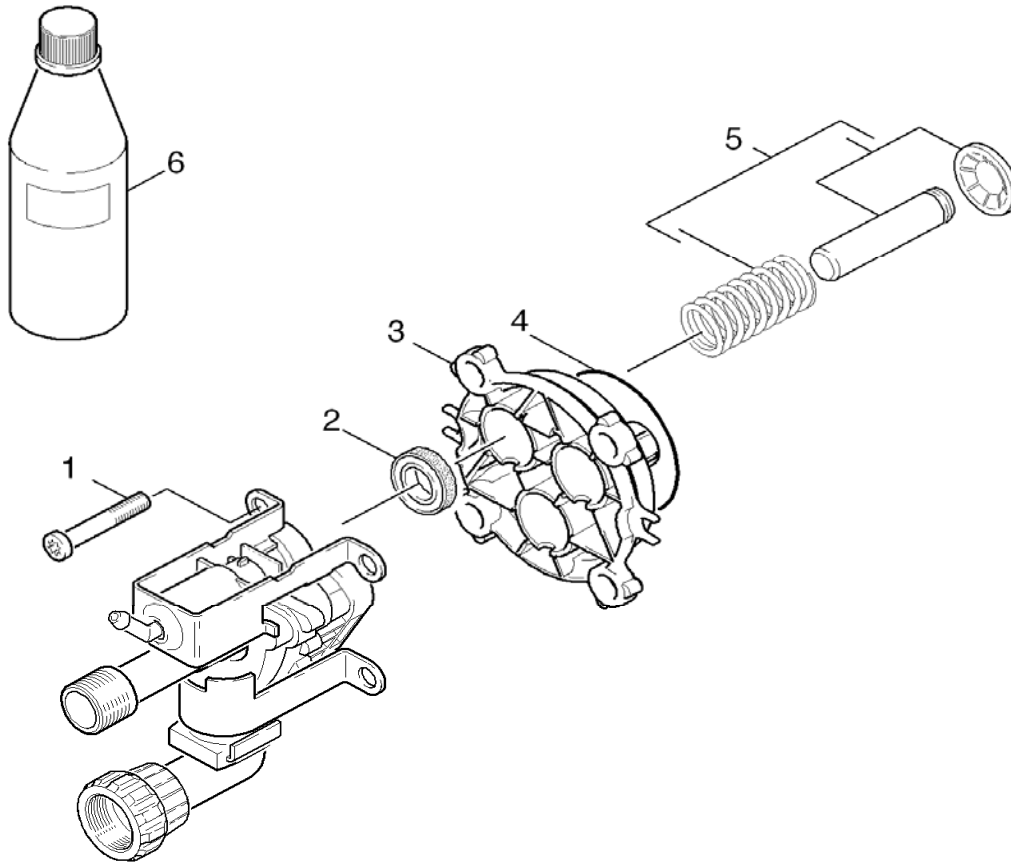

PARTS BREAKDOWN FOR K2.16+ (1.672.550.0)

Location	PN	DESCRIPTION	QTY	SERIAL #	
				FROM	TO
HOUSING 1.0					
1	5067-4700	Housing pair replacement (K2.16/K2.17)	1		
2	6630-3570	Switch complete UL/CSA+Ers. (ohne Fluege	1		
3	5820-0700	Strain relief d 6.0 - d 8.5	1		
4	6648-8610	Cable with plug	1		
5	7303-0960	Screw 4x22 -ST-10.9-R2R (IN6RD)	6		
6	5105-2970	Axle short black PA6 GF25	1		
7	5321-7860	Handhold switch horizontal 2006	1		

R J Bowers Distributors
 2003 Harrison Ave
 Rockford IL 61104
 E-mail: service@rjbowers.com
 Web: www.rjbowers.com
 (815) 399-8839 (800) 383-6584

PARTS BREAKDOWN FOR K2.16+ (1.672.550.0)

Location	PN	DESCRIPTION	QTY	SERIAL #	
				FROM	TO
PUMP SET - Housing 2.1					
0	4550-8090	Cylinder head replacement (70) *	1		
1	6388-2160	Hose DN 5	1		
2	5731-6090	Filter with weight	1		
3	2884-1330	Spare part set control piston chemistry	1		
4	5048-4060	Clamp	1		
5	4063-8370	Suction cover * +SV Ersatz	1		
6	5364-1290	Flat gasket	1		

R J Bowers Distributors
 2003 Harrison Ave
 Rockford IL 61104
 E-mail: service@rjbowers.com
 Web: www.rjbowers.com
 (815) 399-8839 (800) 383-6584

PARTS BREAKDOWN FOR K2.16+ (1.672.550.0)

Location	PN	DESCRIPTION	QTY	SERIAL #	
				FROM	TO
PUMP SET - Thrust Guidance 2.2					
1	6303-1440	Screw St-A2E (In6Rd)	4		
2	6365-3930	Grooved Ring / Oil Seal 12x20x4/6	3		
3	5060-8530	Thrust guidance PA6.6	1		
4	6362-9020	O-Ring 60x2.5 NBR 70	1		
5	2884-8590	Spare parts set piston GSF	3		
6	6288-1120	Engine oil 1L	1		