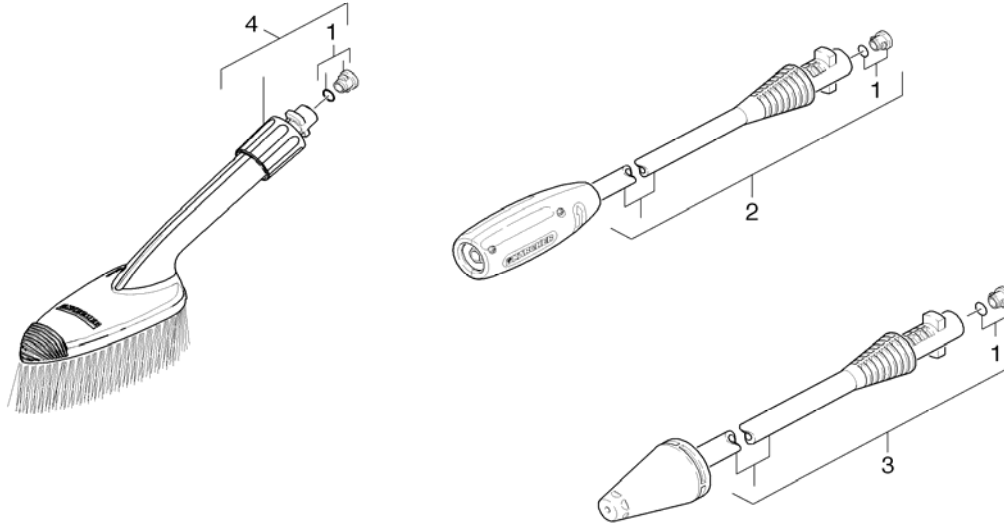

PARTS BREAKDOWN FOR K2.16+ (1.672.550.0)

Location	PN	DESCRIPTION	QTY	SERIAL #	
				FROM	TO
ACCESSORIES - Spray Wand 4.2					
1	2640-7290	O-Ring Seal Set	1		
2	4760-5200	VPS K2 026	1		
3	4763-9910	Rotor Nozzle / Dirtblaster LP/027	1		
4	2640-5890	Brush lengthwise	1		

R J Bowers Distributors
2003 Harrison Ave
Rockford IL 61104
E-mail: service@rjbowers.com
Web: www.rjbowers.com
(815) 399-8839 (800) 383-6584