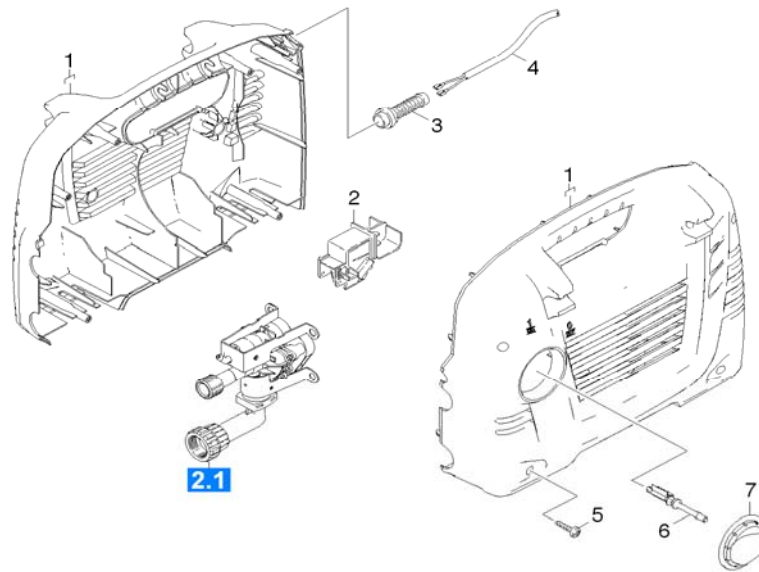

PARTS BREAKDOWN FOR K2.16+ (1.672.550.0)

Location	PN	DESCRIPTION	QTY	SERIAL #	
				FROM	TO
HOUSING 1.0					
1	5067-4700	Housing pair replacement (K2.16/K2.17)	1		
2	6630-3570	Switch complete UL/CSA+Ers. (ohne Fluege	1		
3	5820-0700	Strain relief d 6.0 - d 8.5	1		
4	6648-8610	Cable with plug	1		
5	7303-0960	Screw 4x22 -ST-10.9-R2R (IN6RD)	6		
6	5105-2970	Axle short black PA6 GF25	1		
7	5321-7860	Handhold switch horizontal 2006	1		

R J Bowers Distributors
 2003 Harrison Ave
 Rockford IL 61104
 E-mail: service@rjbowers.com
 Web: www.rjbowers.com
 (815) 399-8839 (800) 383-6584

PARTS BREAKDOWN FOR K2.16+ (1.672.550.0)

Location	PN	DESCRIPTION	QTY	SERIAL #	
				FROM	TO
PUMP SET - Housing 2.1					
0	4550-8090	Cylinder head replacement (70) *	1		
1	6388-2160	Hose DN 5	1		
2	5731-6090	Filter with weight	1		
3	2884-1330	Spare part set control piston chemistry	1		
4	5048-4060	Clamp	1		
5	4063-8370	Suction cover * +SV Ersatz	1		
6	5364-1290	Flat gasket	1		

R J Bowers Distributors
 2003 Harrison Ave
 Rockford IL 61104
 E-mail: service@rjbowers.com
 Web: www.rjbowers.com
 (815) 399-8839 (800) 383-6584

PARTS BREAKDOWN FOR K2.16+ (1.672.550.0)

Location	PN	DESCRIPTION	QTY	SERIAL #	
				FROM	TO
PUMP SET - Thrust Guidance 2.2					
1	6303-1440	Screw St-A2E (In6Rd)	4		
2	6365-3930	Grooved Ring / Oil Seal 12x20x4/6	3		
3	5060-8530	Thrust guidance PA6.6	1		
4	6362-9020	O-Ring 60x2.5 NBR 70	1		
5	2884-8590	Spare parts set piston GSF	3		
6	6288-1120	Engine oil 1L	1		