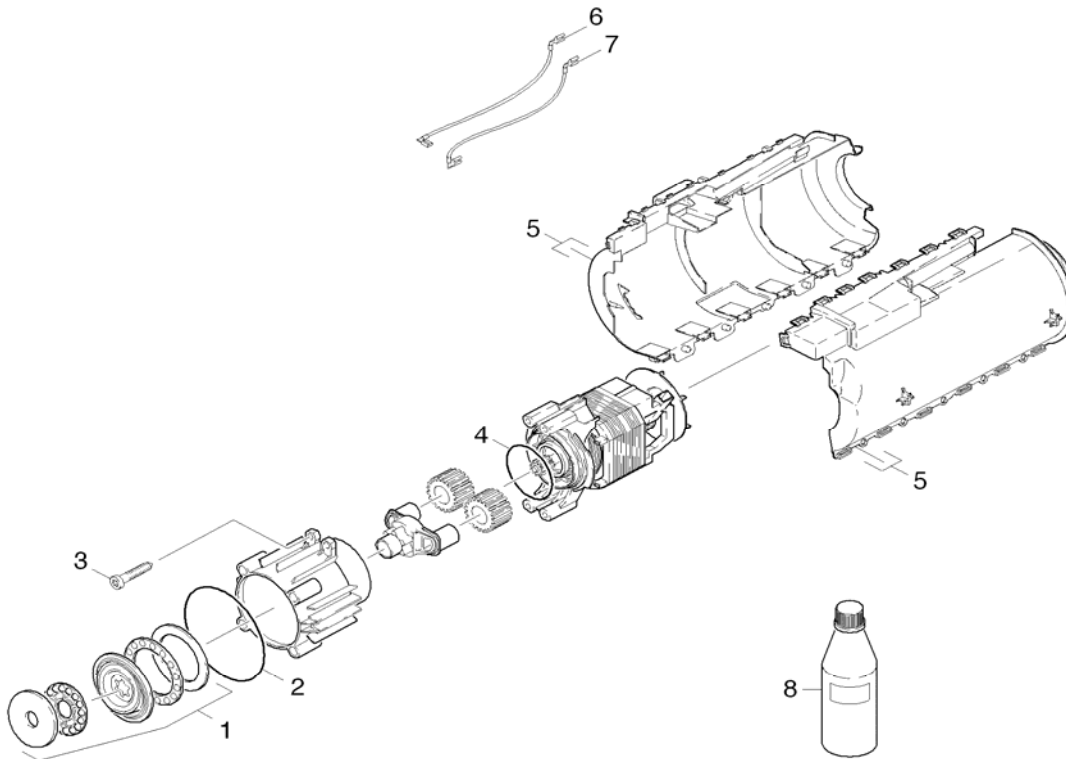

R J Bowers Distributors
 2003 Harrison Ave
 Rockford IL 61104
 E-mail: service@rjbowers.com
 Web: www.rjbowers.com
 (815) 399-8839 (800) 383-6584

PARTS BREAKDOWN FOR K2.16+ (1.672.550.0)

Location	PN	DESCRIPTION	QTY	SERIAL #	
				FROM	TO
PUMP SET - Housing 2.1					
0	4550-8090	Cylinder head replacement (70) *	1		
1	6388-2160	Hose DN 5	1		
2	5731-6090	Filter with weight	1		
3	2884-1330	Spare part set control piston chemistry	1		
4	5048-4060	Clamp	1		
5	4063-8370	Suction cover * +SV Ersatz	1		
6	5364-1290	Flat gasket	1		

R J Bowers Distributors
 2003 Harrison Ave
 Rockford IL 61104
 E-mail: service@rjbowers.com
 Web: www.rjbowers.com
 (815) 399-8839 (800) 383-6584

PARTS BREAKDOWN FOR K2.16+ (1.672.550.0)

Location	PN	DESCRIPTION	QTY	SERIAL #	
				FROM	TO
PUMP SET - Thrust Guidance 2.2					
1	6303-1440	Screw St-A2E (In6Rd)	4		
2	6365-3930	Grooved Ring / Oil Seal 12x20x4/6	3		
3	5060-8530	Thrust guidance PA6.6	1		
4	6362-9020	O-Ring 60x2.5 NBR 70	1		
5	2884-8590	Spare parts set piston GSF	3		
6	6288-1120	Engine oil 1L	1		

R J Bowers Distributors
 2003 Harrison Ave
 Rockford IL 61104
 E-mail: service@rjbowers.com
 Web: www.rjbowers.com
 (815) 399-8839 (800) 383-6584

PARTS BREAKDOWN FOR K2.16+ (1.672.550.0)

Location	PN	DESCRIPTION	QTY	SERIAL #	
				FROM	TO
MOTOR 3.0					
1	4120-1960	Swash plate lift 4,09	1		
2	6362-9020	O-Ring 60.0x2.5 NBR 70	1		
3	6303-2600	Screw 5x26.4	4		
4	6362-9790	O-Ring 50.0x2.2 NBR 70	1		
5	4067-0500	Housing motor complete *USA K2.900	1		
6	6648-5860	Cable motor brown AWG18x270mm	1		
7	6648-5870	Cable motor red AWG18x225mm	1		
8	6288-1120	Engine oil 1L	1		