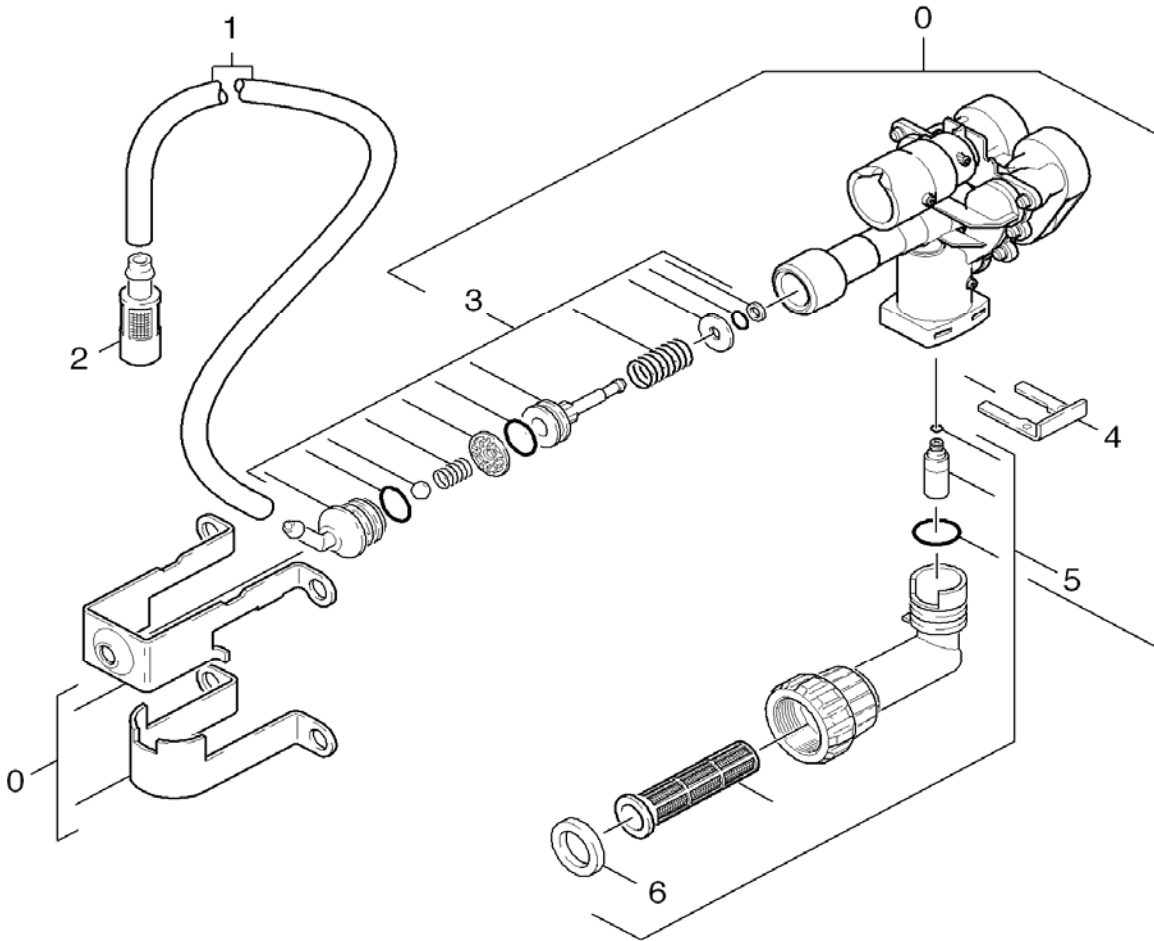

PARTS BREAKDOWN FOR K2.16+ (1.672.550.0)

Location	PN	DESCRIPTION	QTY	SERIAL #	
				FROM	TO
HOUSING 1.0					
1	5067-4700	Housing pair replacement (K2.16/K2.17)	1		
2	6630-3570	Switch complete UL/CSA+Ers. (ohne Fluege	1		
3	5820-0700	Strain relief d 6.0 - d 8.5	1		
4	6648-8610	Cable with plug	1		
5	7303-0960	Screw 4x22 -ST-10.9-R2R (IN6RD)	6		
6	5105-2970	Axle short black PA6 GF25	1		
7	5321-7860	Handhold switch horizontal 2006	1		

R J Bowers Distributors
 2003 Harrison Ave
 Rockford IL 61104
 E-mail: service@rjbowers.com
 Web: www.rjbowers.com
 (815) 399-8839 (800) 383-6584

PARTS BREAKDOWN FOR K2.16+ (1.672.550.0)

Location	PN	DESCRIPTION	QTY	SERIAL #	
				FROM	TO
PUMP SET - Housing 2.1					
0	4550-8090	Cylinder head replacement (70) *	1		
1	6388-2160	Hose DN 5	1		
2	5731-6090	Filter with weight	1		
3	2884-1330	Spare part set control piston chemistry	1		
4	5048-4060	Clamp	1		
5	4063-8370	Suction cover * +SV Ersatz	1		
6	5364-1290	Flat gasket	1		

R J Bowers Distributors
 2003 Harrison Ave
 Rockford IL 61104
 E-mail: service@rjbowers.com
 Web: www.rjbowers.com
 (815) 399-8839 (800) 383-6584

PARTS BREAKDOWN FOR K2.16+ (1.672.550.0)

Location	PN	DESCRIPTION	QTY	SERIAL #	
				FROM	TO
PUMP SET - Thrust Guidance 2.2					
1	6303-1440	Screw St-A2E (In6Rd)	4		
2	6365-3930	Grooved Ring / Oil Seal 12x20x4/6	3		
3	5060-8530	Thrust guidance PA6.6	1		
4	6362-9020	O-Ring 60x2.5 NBR 70	1		
5	2884-8590	Spare parts set piston GSF	3		
6	6288-1120	Engine oil 1L	1		