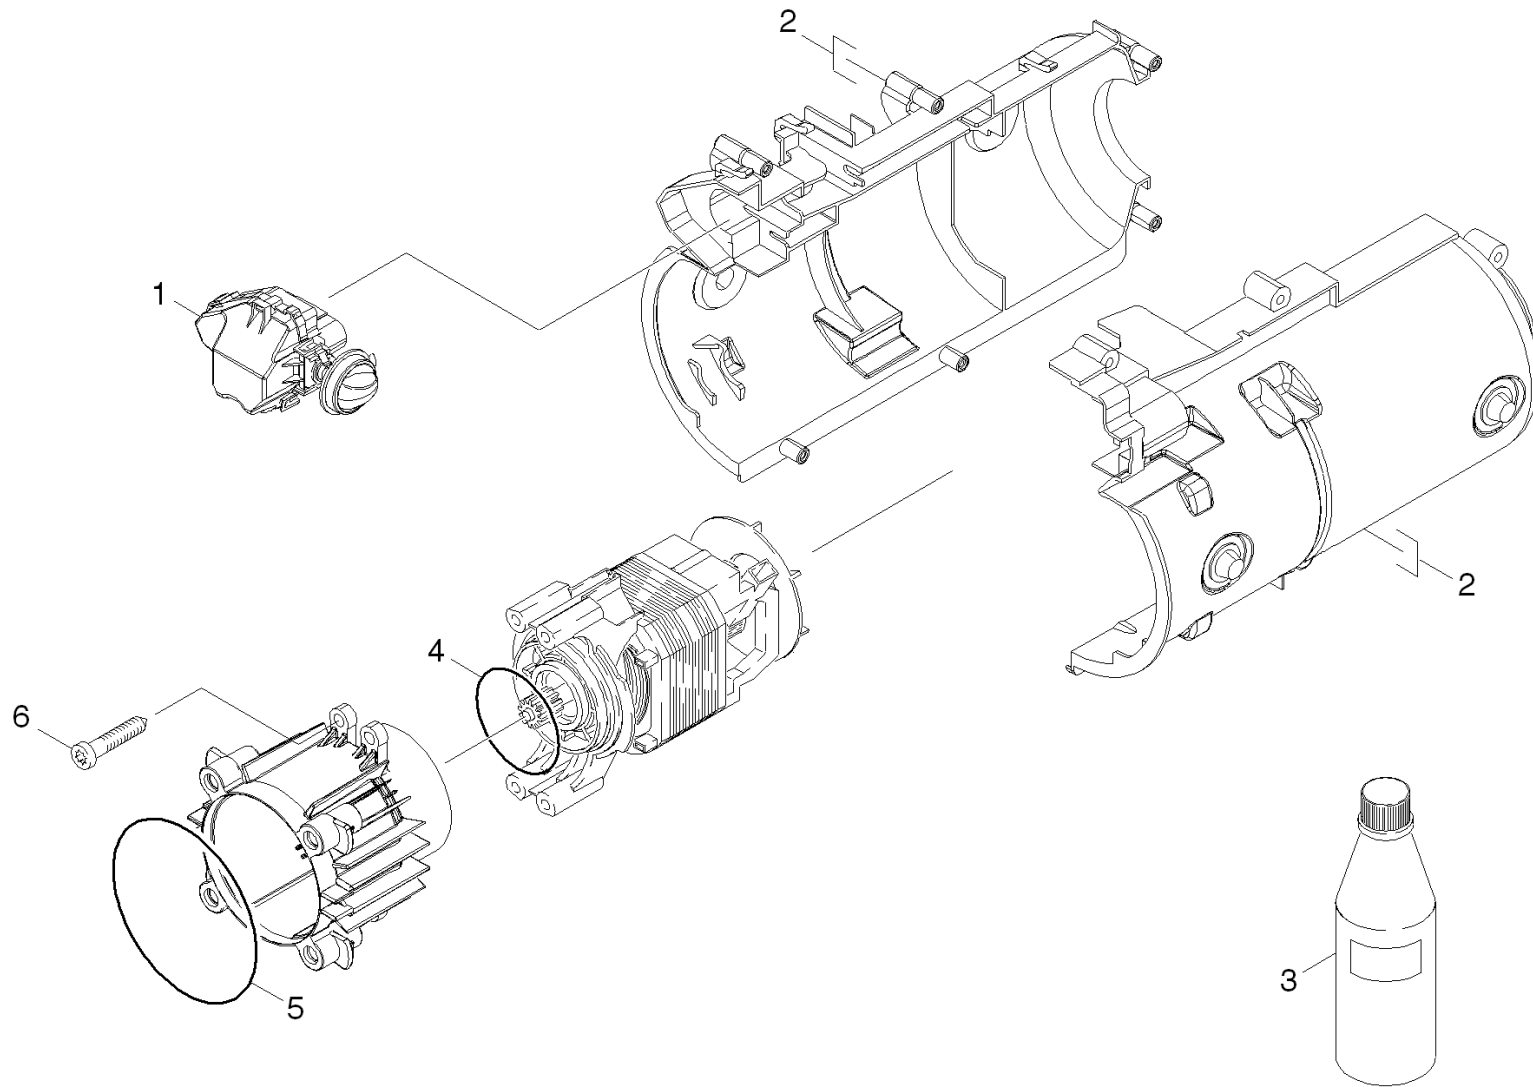

3.0 Motor

3.0 Motor

POS	DESCRIPTION ADDITIONAL INFORMATIONS	PART NO	QTY.	FROM SER.NR.	UP TO SER. NR.
1	Electric box complete replacement K2.26*	97501780	1		
2	Housing motor replacement *(CEN)	97500790	1		
3	Engine oil 1L	62881120	1		
4	O-Ring 50 x 2,2 NBR 80	63633400	1		
5	O-Ring seal 60x2,5 -NBR 80	63633390	1		
6	Screw 5x26,4	63032600	4