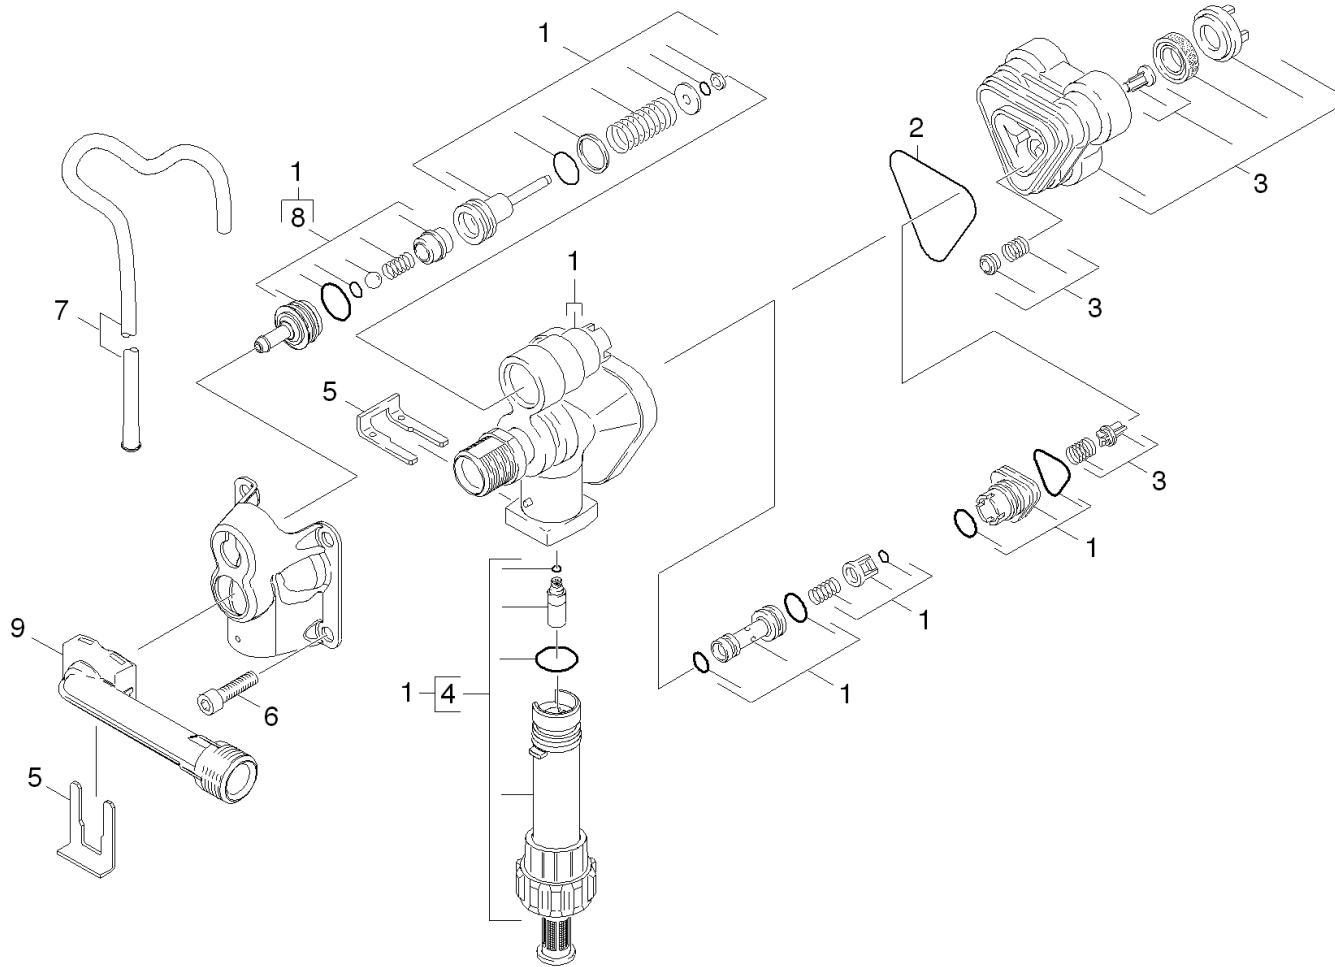

2.1 Housing

2.1 Housing

POS	DESCRIPTION ADDITIONAL INFORMATIONS	PART NO	QTY.	FROM SER.NR.	UP TO SER. NR.
1	Manifold complete replacement K2.26*	97501760	1		
2	Form seal	90814220	1		
3	H.P. head complete Spare Part	97601970	1		
4	Suction connection replacement +SV	97501770	1		
5	Metal fork	90391480	2		
6	Cylinder head screw M8x65 -8.8-A2E ISO4	73061510	4		
7	Filter cleaning agents W107/207	90119110	1		
8	Detergent fitting assembly (CEN)	97500580	1		
9	Connection delivery side	97608130	1