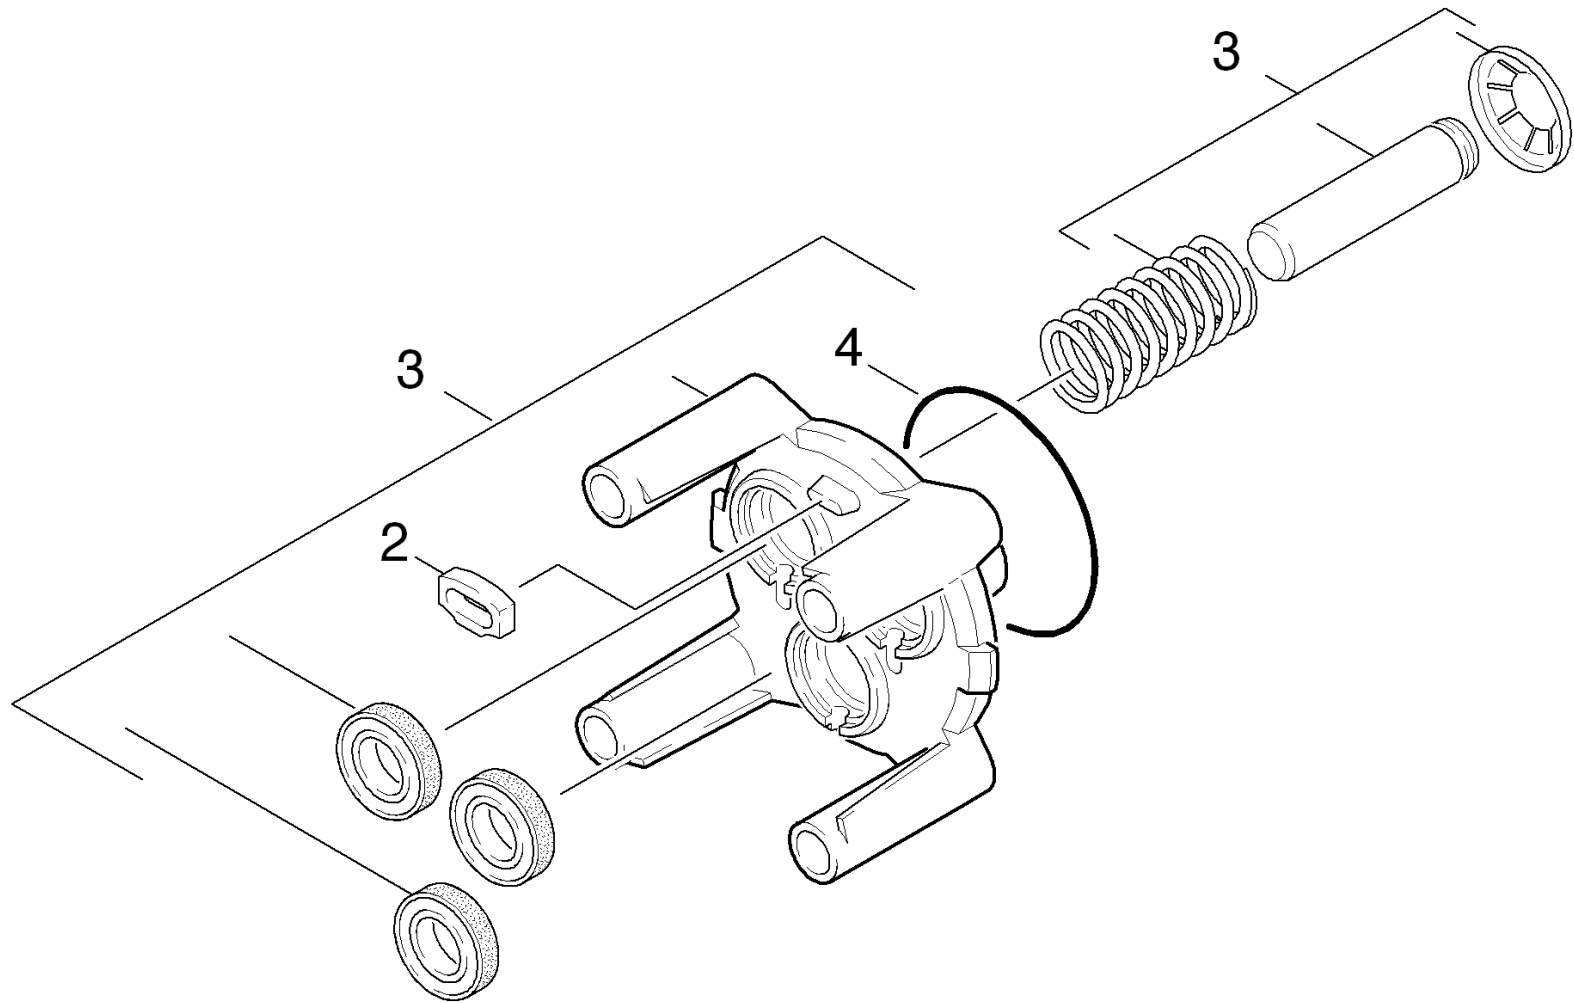

2.2 Thrust guidance

2.2 Thrust guidance

POS	DESCRIPTION ADDITIONAL INFORMATIONS	PART NO	QTY.	FROM SER.NR.	UP TO SER. NR.
2	Spacer - Seal	90480710	1		
3	Piston guidance replacement complete (CE	97500780	1		
4	O-Ring seal 60x2,5 -NBR 80	63633390	1