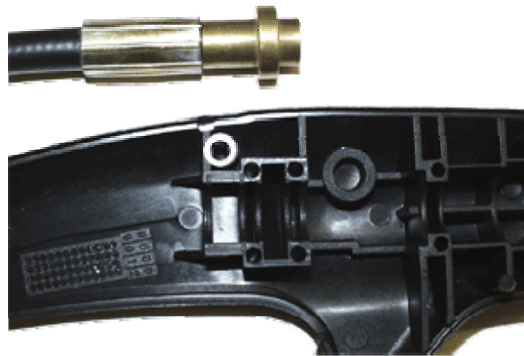

2003 HARRISON AVE, ROCKFORD IL. 61104

Phone: (815) 399-8839 • (800) 383-6584 • Fax: (815) 399-8854 • www.rjbowers.com • parts@rjbowers.com

If your gun looks like this, you will need to open the gun to verify what hose or gun you have.

4775-271 – Gun

9162-3010 Hose

4775-391 - Gun

9082-0570 Hose