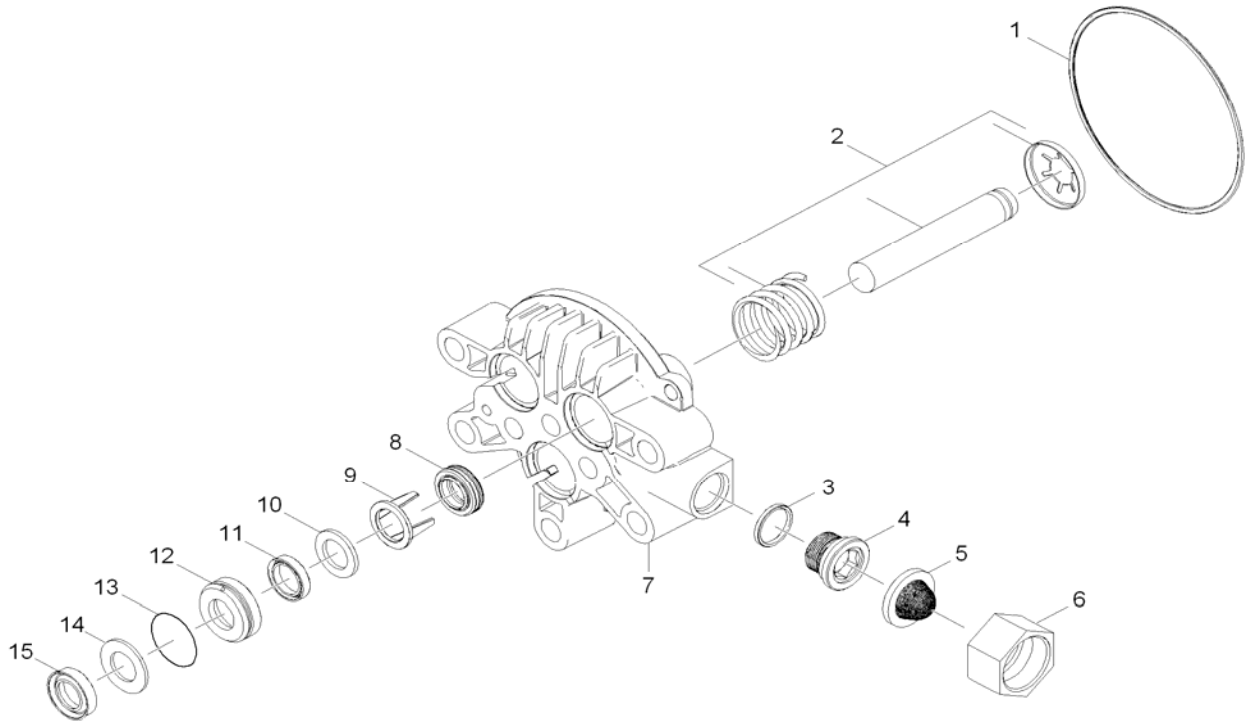

# PARTS BREAKDOWN FOR HD4.0/36P version 2 (1.575-108.0)

Location	PN	DESCRIPTION	QTY	SERIAL #	
				FROM	TO
<b>PUMP SET - Cylinder Head (version 2) 2.2 continued</b>					

**R J Bowers Distributors**  
 2003 Harrison Ave  
 Rockford IL 61104  
 E-mail: [service@rjbowers.com](mailto:service@rjbowers.com)  
 Web: [www.rjbowers.com](http://www.rjbowers.com)  
 (815) 399-8839 (800) 383-6584

# PARTS BREAKDOWN FOR HD4.0/36P version 2 (1.575-108.0)

Location	PN	DESCRIPTION	QTY	SERIAL #	
				FROM	TO
<b>PUMP SET - Piston (version 2) 2.4</b>					
1	6363-0670	Gasket 92x2 NBR	1		
2	9139-3580	Spare Part of Piston (9.120-019.0 Pump)	3		
3	6362-3900	O-Ring seal 15.6x1.78	1		
4	9134-0190	Male Adapter	1		
5	9181-0050	Filter Seal - Hose Connector	1		
6	9155-0130	Female Hose Connector	1		
7	9135-0130	Piston Guide-4000 psi	1		
8	6365-3400	Grooved ring 14X22X5/7	3		
9	9182-3560	Spacer	3		
10	9177-3110	Low Pressure Seal - Back Ring	3		
11	6365-4340	Grooved Ring 14x20x4	3		
12	9155-0140	Housing - Low Pressure Seal	3		
13	6362-3760	O-Ring seal 24.0x1.5	3		
14	9177-3120	High Pressure Seal - Back Ring	3		
15	9177-3130	High Pressure Seal (Water Seal)	3		