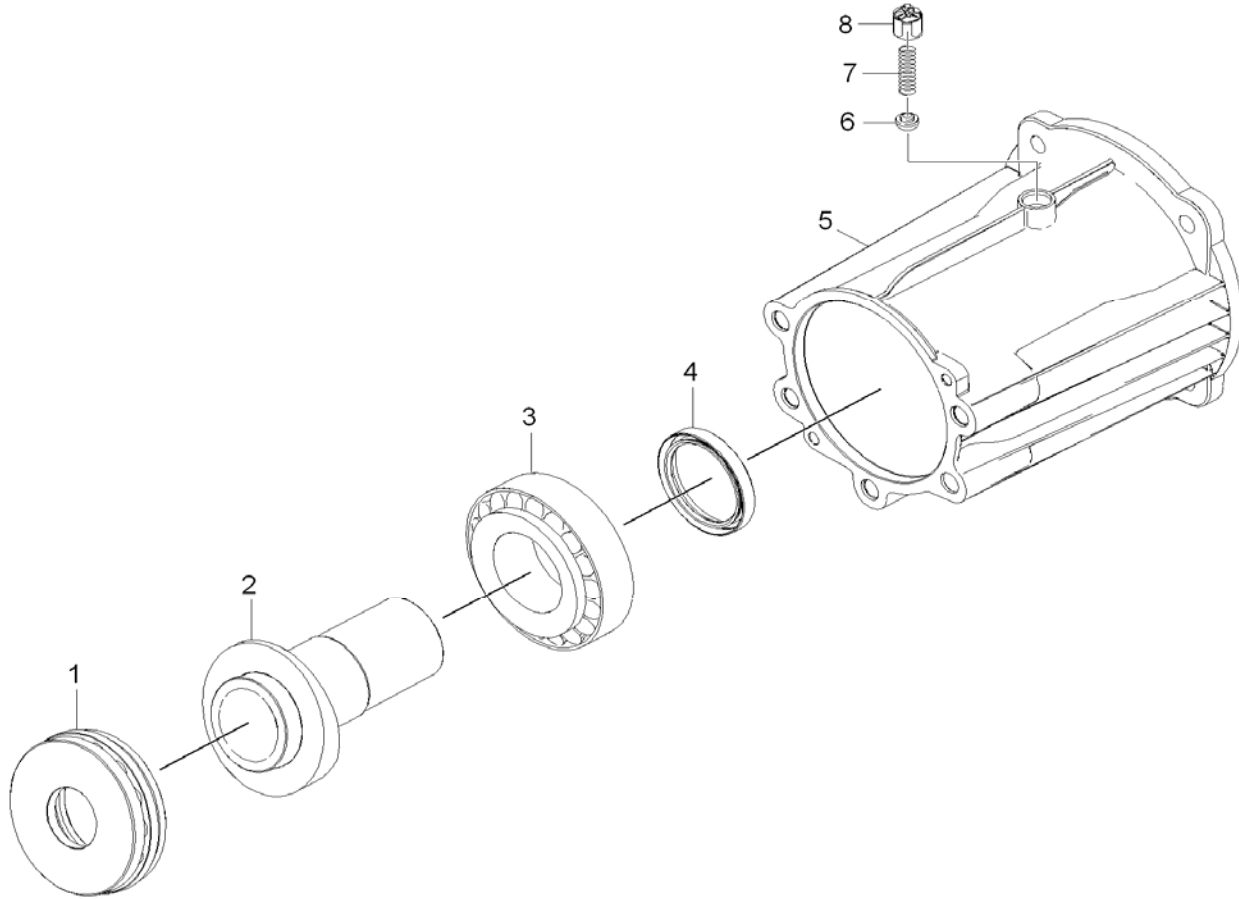

# PARTS BREAKDOWN FOR HD4.0/36P version 2 (1.575-108.0)

Location	PN	DESCRIPTION	QTY	SERIAL #	
				FROM	TO
<b>MOTOR - Motor 3.1 continued</b>					

**R J Bowers Distributors**  
 2003 Harrison Ave  
 Rockford IL 61104  
 E-mail: [service@rjbowers.com](mailto:service@rjbowers.com)  
 Web: [www.rjbowers.com](http://www.rjbowers.com)  
 (815) 399-8839 (800) 383-6584

# PARTS BREAKDOWN FOR HD4.0/36P version 2 (1.575-108.0)

Location	PN	DESCRIPTION	QTY	SERIAL #	
				FROM	TO
<b>MOTOR - Transmission (version 2) 3.3</b>					
1	6401-3910	Deep groove ball thrust bearing	1		
2	9165-2560	Swash Plate-Machined	1		
3	6401-2250	Taper roller bearing 41	1		
4	7367-0110	Radial shaft seal ring A40x52x7-NBR DIN	1		
5	9135-0140	Oil Housing-Machined	1		
6	5582-0800	Valve Disk	1		
7	5332-2090	Helical spring	1		
8	5030-5330	Moulded part	1		