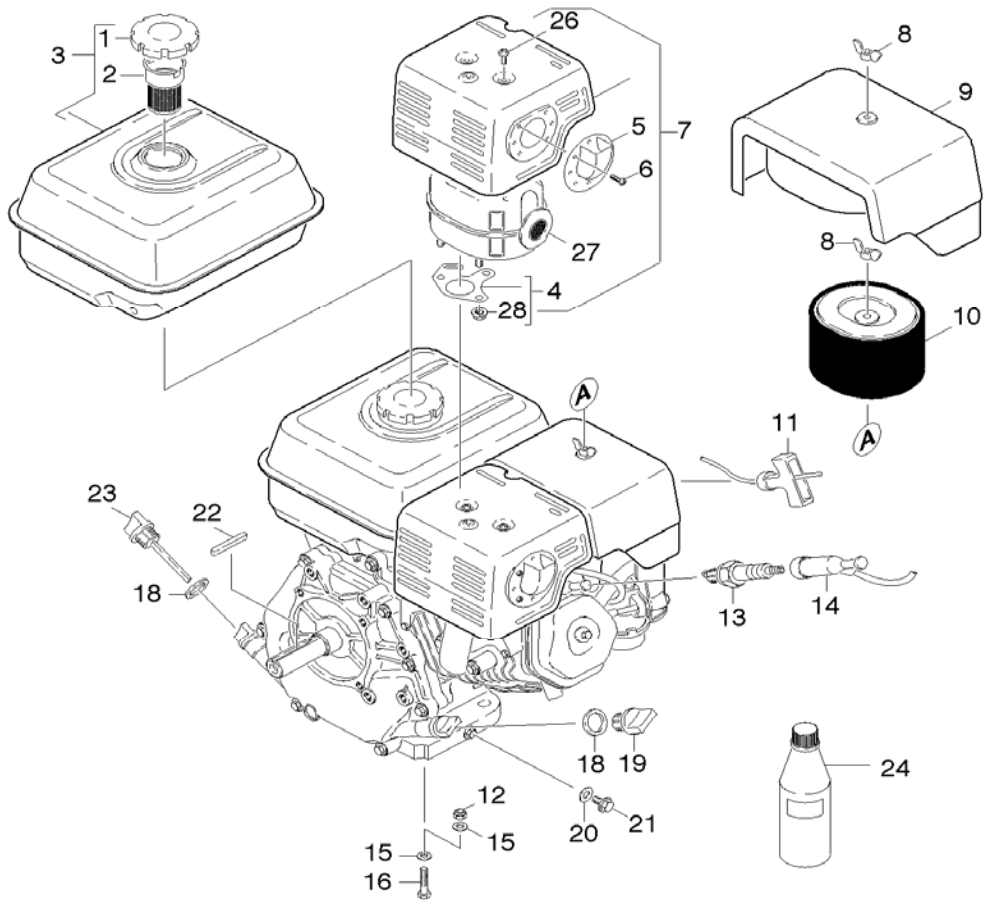

PARTS BREAKDOWN FOR HD4.0/36P version 2 (1.575-108.0)

Location	PN	DESCRIPTION	QTY	SERIAL #	
				FROM	TO
MOTOR - Motor 3.1 continued					

R J Bowers Distributors
2003 Harrison Ave
Rockford IL 61104
E-mail: service@rjbowers.com
Web: www.rjbowers.com
(815) 399-8839 (800) 383-6584