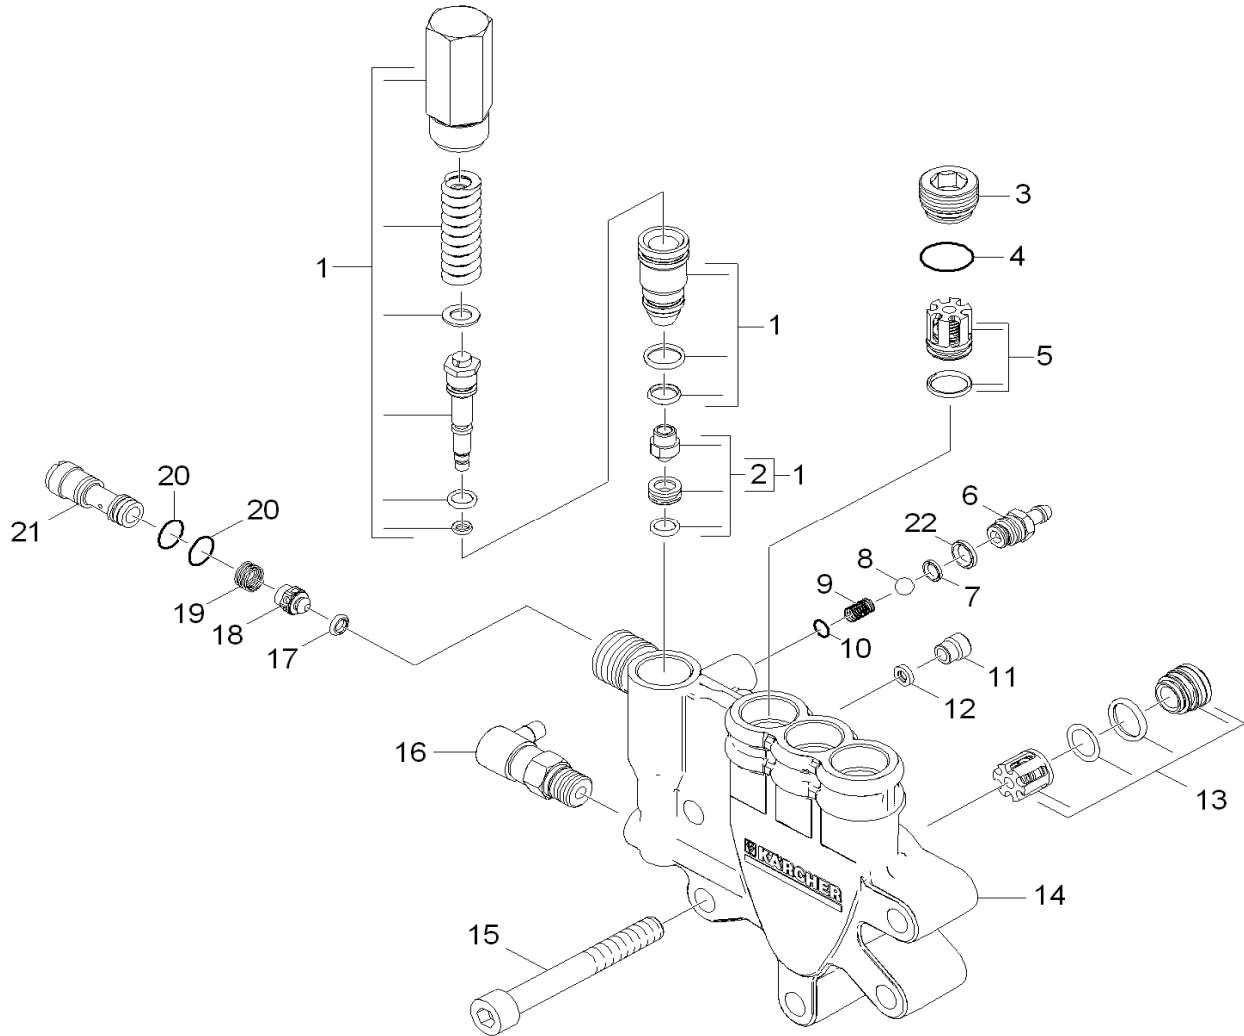

PARTS BREAKDOWN FOR HD4.0/36P version 2 (1.575-108.0)

Location	PN	DESCRIPTION	QTY	SERIAL #	
				FROM	TO
PUMP SET - Cylinder Head (version 2) 2.2 continued					

R J Bowers Distributors
2003 Harrison Ave
Rockford IL 61104
E-mail: service@rjbowers.com
Web: www.rjbowers.com
(815) 399-8839 (800) 383-6584