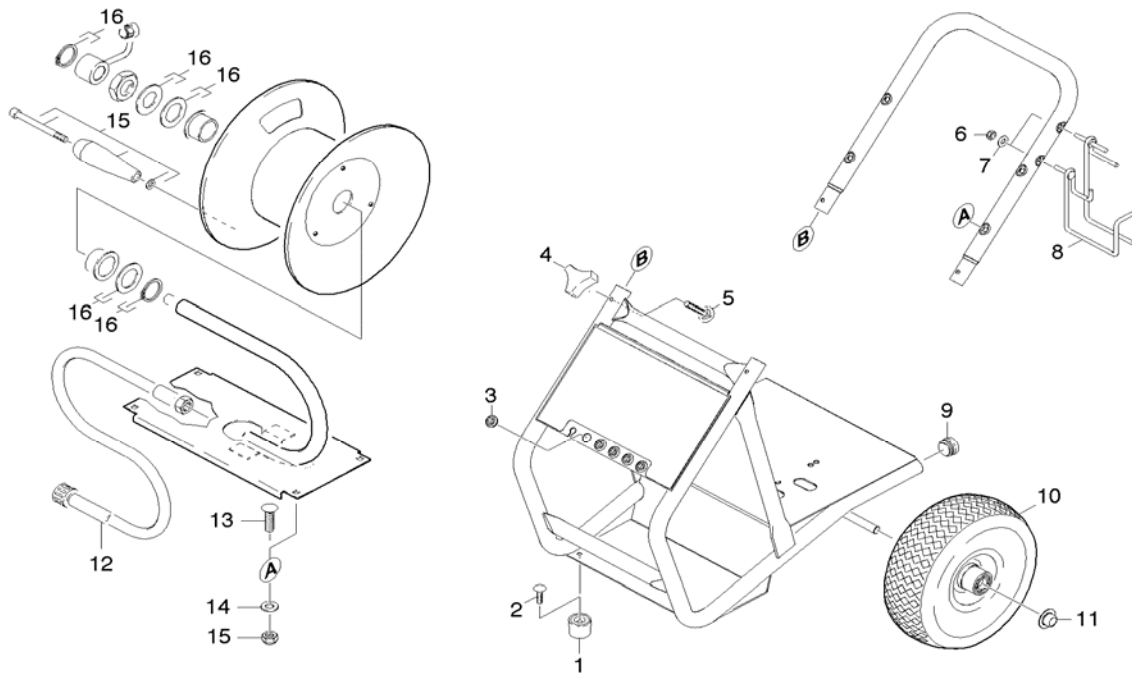

# PARTS BREAKDOWN FOR HD4.0/36P version 2 (1.575-108.0)

Location	PN	DESCRIPTION	QTY	SERIAL #	
				FROM	TO
<b>FRAME - 1.0</b>					
1	9183-4010	Rubber Dampener 5/16"-18x5/8" 1998	2		
2	9196-3080	5/16-18x1/2 Carriage Bolt A307 Black	2		
3	9177-2040	Sleeve rubber	5		
4	9182-3530	Knob 1/4"-20.3PT. Star	2		
5	7303-2000	Saucer-head screw M 6x40-St-A0P DIN 603	2		
6	5310-1050	5/16"-18 Finished Hex Nut Zinc	2		
7	9198-0030	5/16 Internal L/W .332 ID X .620 OD Zinc	2		
8	9142-0100	Hanger Weld Assembly 45deg Left (Solo)	1		
9	9183-0010	Black Plastic Plug	2		
10	9189-0070	Wheel 10"x3.50" PNEU	2		
11	9182-0040	Cap Fastener 5/8" STL Galv	2		
12	9162-1540	HP Hose 3' 250 BAR	1		
15	9172-3020	Spare Parts - Handle Set	1		
16	9172-3030	Spare Parts - Sealing Kit	1		

# PARTS BREAKDOWN FOR HD4.0/36P version 2 (1.575-108.0)

Location	PN	DESCRIPTION	QTY	SERIAL #	
				FROM	TO
<b>PUMP SET - Cylinder Head (version 2) 2.2</b>					
1	9175-0110	Unloader Assembly (9.120-019.0 Pump)	1		
2	9139-3590	Spare parts set seat excess-current	1		
3	9154-0470	M22 x 1 Plug	3		
4	6362-4810	O-Ring seal 14.0x2.0-NBR 80	3		
5	2884-5120	Valve (3 Pack)	1		
6	5443-4480	Nipple chemistry	1		
7	6362-1750	O-Ring seal 5.28x1.78	1		
8	7401-9090	Sphere 7 G40 -1.4401 DIN 5401	1		
9	5332-2580	Helical spring	1		
10	6362-1130	O-Ring seal 6.0x2.0	1		
11	9154-0490	Plug M10x1	1		
12	9151-0140	Safety, Plate	1		
13	9139-3640	Spare Part List 019 Pump	1		
14	9135-0120	Cylinder Head-Machined	1		
15	7306-0720	Cylinder head screw M10X 80-8.8-A3E IS	5		
16	9184-0130	Thermal Relief Valve	1		
17	6362-8510	O-Ring seal 4x2 NBR 90	1		
18	9184-0120	Valve Pin-Back Pressure	1		
19	9157-0060	Spring - Valve Pin	1		
20	6362-3840	O-Ring seal 9.0x1.5	2		
21	5769-1410	Nozzle insert	1		
22	6362-4510	O-Ring seal 8.0x1.0	1		