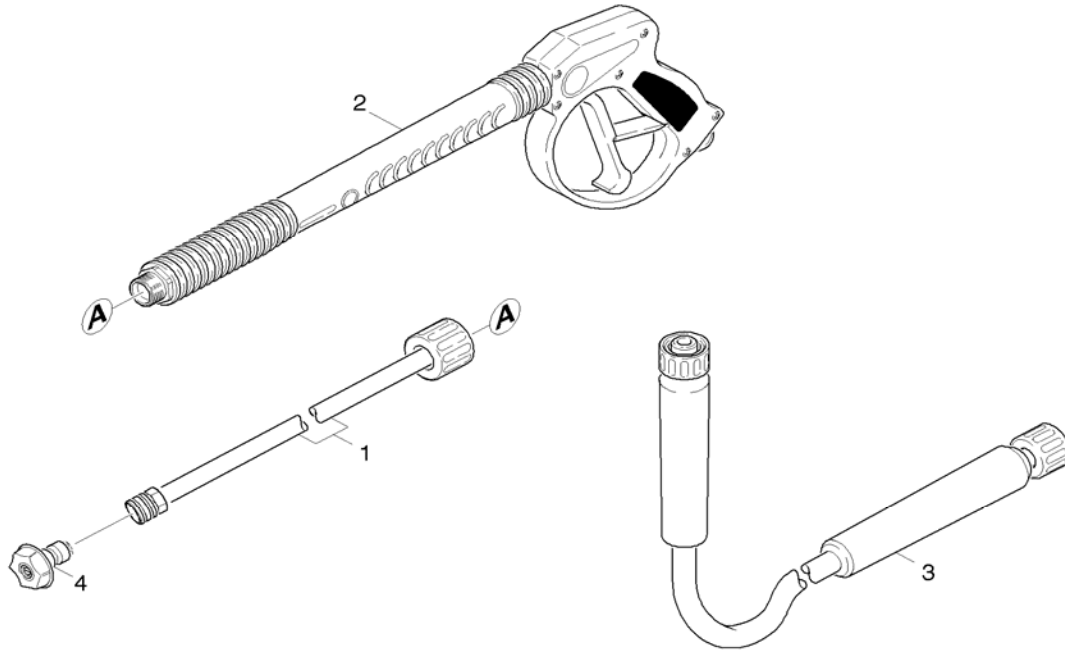

PARTS BREAKDOWN FOR HD4.0/36P version 2 (1.575-108.0)

Location	PN	DESCRIPTION	QTY	SERIAL #	
				FROM	TO
ACCESSORIES - 4.0					
1	9112-5080	Spray Wand / Lance	1		
2	9112-0090	Trigger Gun SK2 M22x1.5 Male/Male	1		
3	9162-3230	HP Hose DN8 / 50' / 4000	1		
4	9104-0210	MC Q/C Nozzle Kit (045)	1		
4	9104-0300	Q/C Nozzle Kit (040)	1		

R J Bowers Distributors
2003 Harrison Ave
Rockford IL 61104
E-mail: service@rjbowers.com
Web: www.rjbowers.com
(815) 399-8839 (800) 383-6584