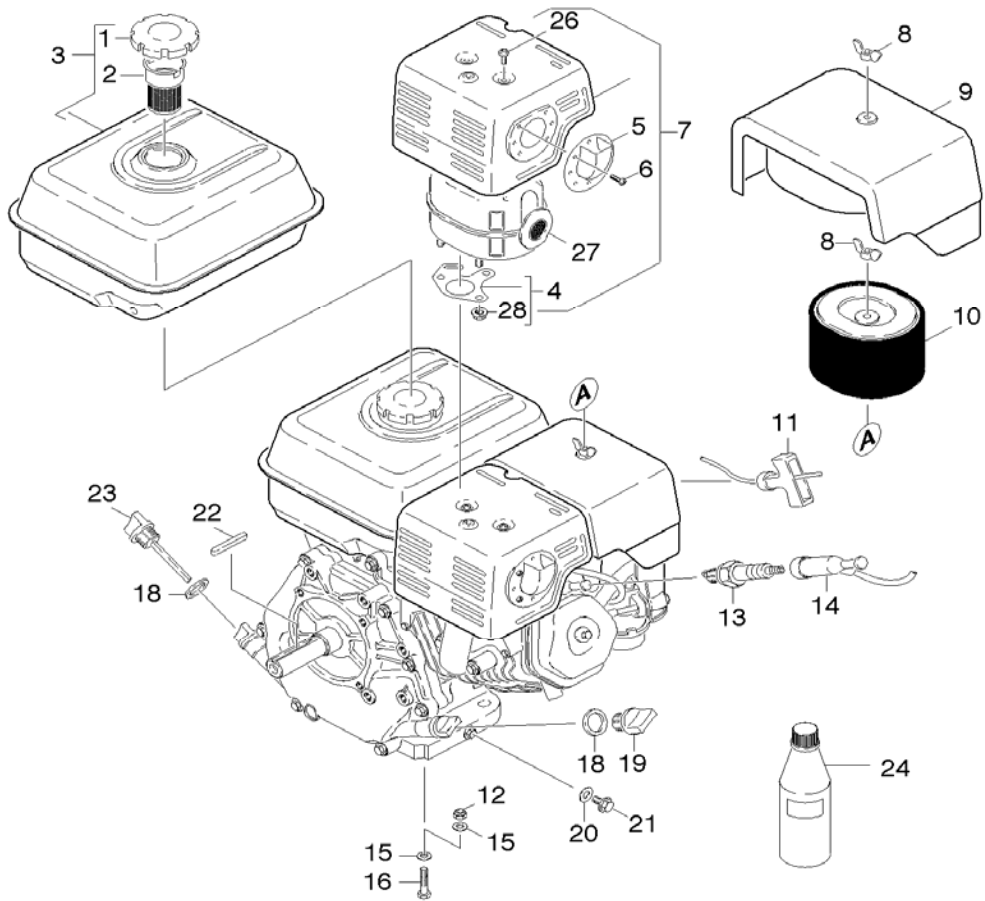

PARTS BREAKDOWN FOR HD3.1/31P version 2 (1.575-107.0)

Location	PN	DESCRIPTION	QTY	SERIAL #	
				FROM	TO
MOTOR - Motor 3.1 continued					

R J Bowers Distributors
2003 Harrison Ave
Rockford IL 61104
E-mail: service@rjbowers.com
Web: www.rjbowers.com
(815) 399-8839 (800) 383-6584