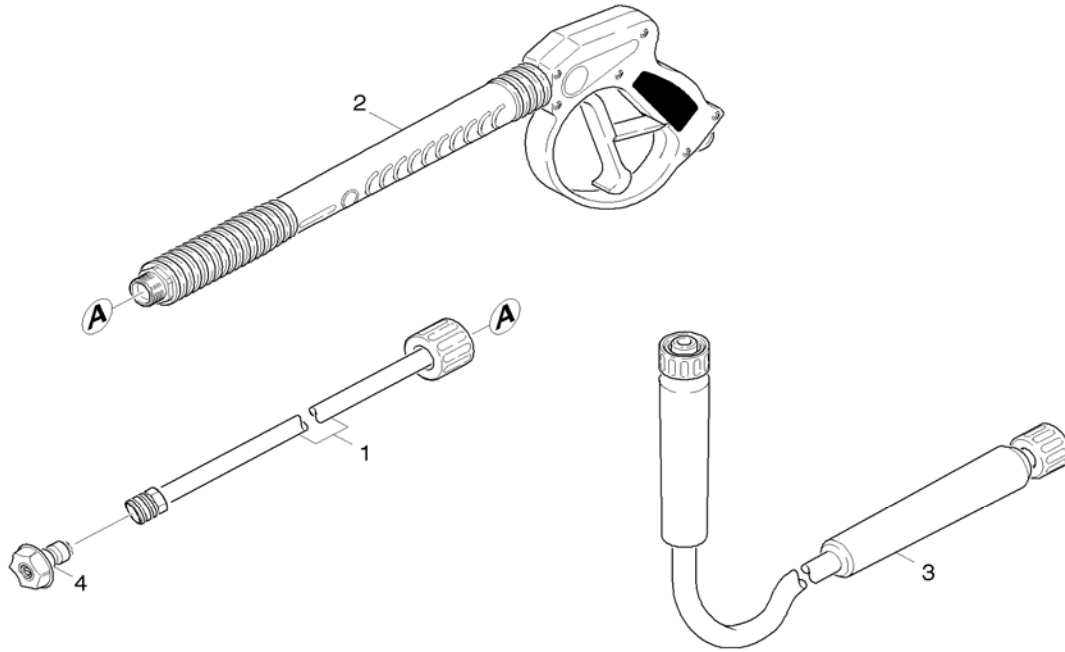

PARTS BREAKDOWN FOR HD3.1/31P version 2 (1.575-107.0)

Location	PN	DESCRIPTION	QTY	SERIAL #	
				FROM	TO
ACCESSORIES - 4.0					
1	9112-5080	Spray Lance	1		
2	9112-0090	Trigger Gun SK2 M22x1.5 Male/Male	1		
3	9162-3230	HP Hose DN8 / 50' / 4000 psi	1		
4	9104-0300	Quick Connect Nozzle Kit (040)	1		
4	9104-0200	Quick Connect Nozzle Kit (037)	1		

R J Bowers Distributors

2003 Harrison Ave
Rockford IL 61104

E-mail: service@rjbowers.com

Web: www.rjbowers.com

(815) 399-8839 (800) 383-6584