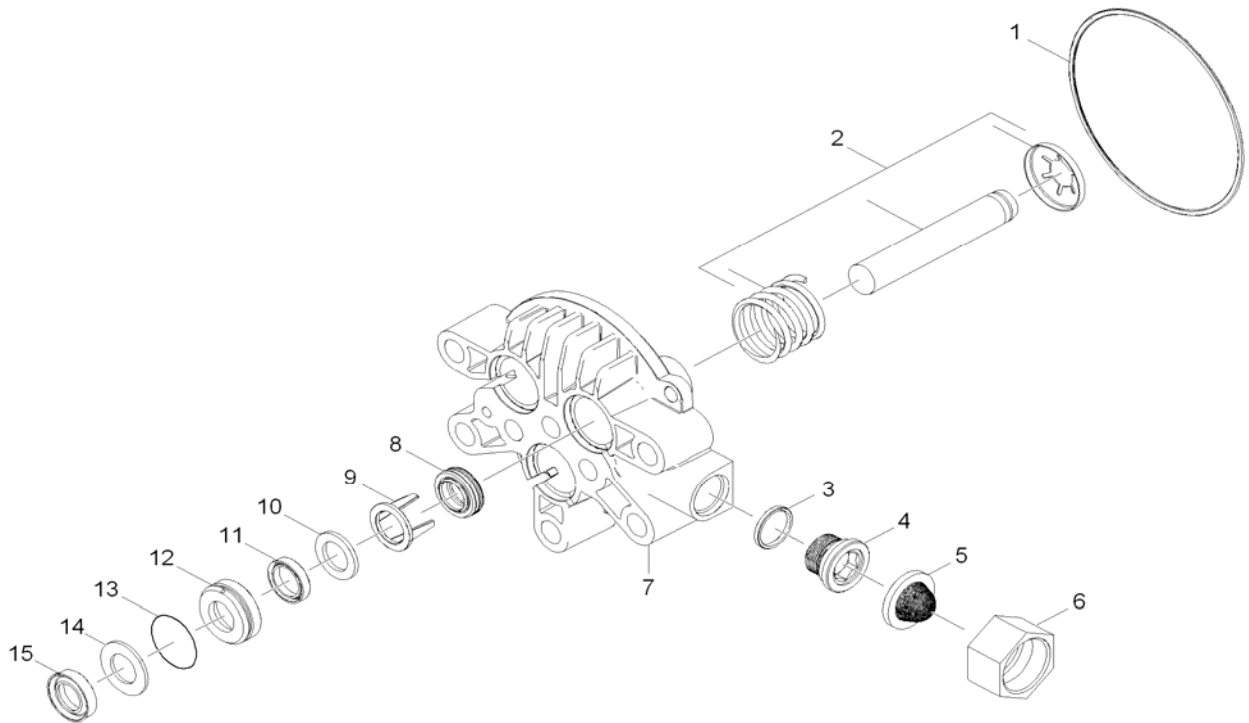

# PARTS BREAKDOWN FOR HD3.1/31P version 2 (1.575-107.0)

Location	PN	DESCRIPTION	QTY	SERIAL #	
				FROM	TO
<b>PUMP SET - Cylinder Head (version 2) 2.2 continued</b>					

**R J Bowers Distributors**  
 2003 Harrison Ave  
 Rockford IL 61104  
 E-mail: [service@rjbowers.com](mailto:service@rjbowers.com)  
 Web: [www.rjbowers.com](http://www.rjbowers.com)  
 (815) 399-8839 (800) 383-6584

# PARTS BREAKDOWN FOR HD3.1/31P version 2 (1.575-107.0)

Location	PN	DESCRIPTION	QTY	SERIAL #	
				FROM	TO
<b>PUMP SET - Piston (version 2) 2.4</b>					
1	6363-0670	Gasket 92x2 NBR	1		
2	9139-3580	Spare Part of Piston (9.120-019.0 Pump)	3		
3	6362-3900	O-Ring seal 15.6x1.78	1		
4	9134-0190	Male Adapter	1		
5	9181-0050	Filter Seal - Hose Connector	1		
6	9155-0130	Female Hose Connector	1		
7	9135-0130	Piston Guide-4000 psi	1		
8	6365-3400	Grooved ring 14X22X5/7	3		
9	9182-3560	Spacer	3		
10	9177-3110	Low Pressure Seal - Back Ring	3		
11	6365-4340	Grooved Ring 14x20x4	3		
12	9155-0140	Housing - Low Pressure Seal	3		
13	6362-3760	O-Ring seal 24.0x1.5	3		
14	9177-3120	High Pressure Seal - Back Ring	3		
15	9177-3130	High Pressure Seal (Water Seal)	3		