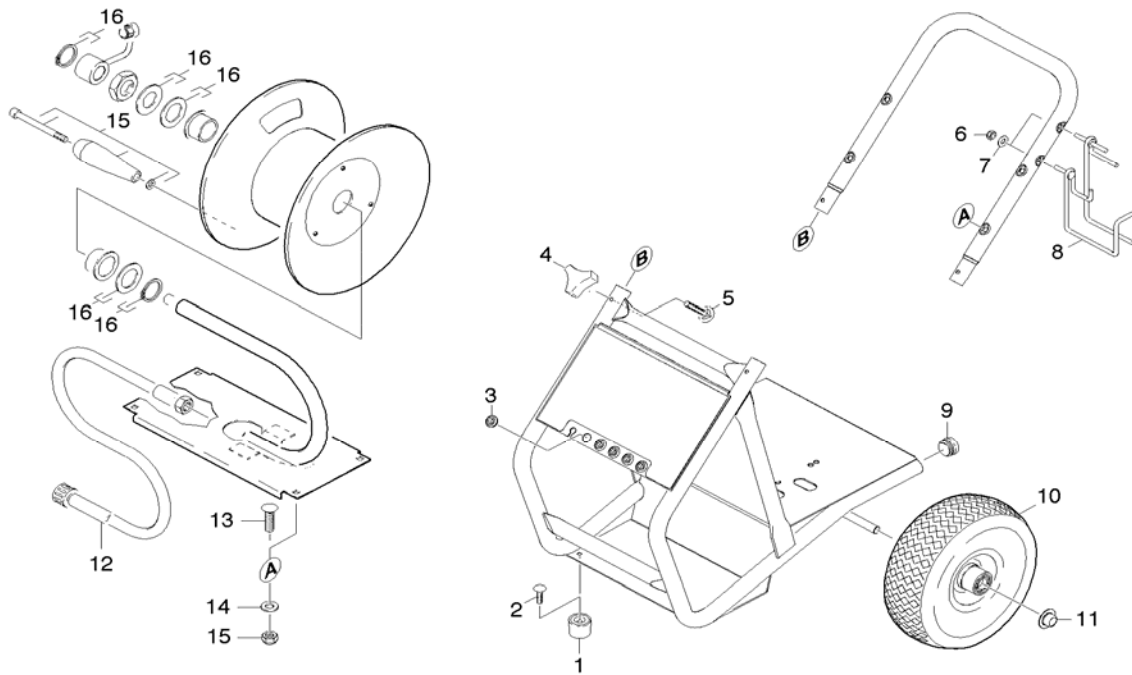

# PARTS BREAKDOWN FOR HD3.1/31P version 2 (1.575-107.0)

Location	PN	DESCRIPTION	QTY	SERIAL #	
				FROM	TO
<b>FRAME - 1.0</b>					
1	9183-4010	Rubber Dampener 5/16"-18x5/8" 1998	2		
2	9196-3080	5/16-18x1/2 Carriage Bolt A307 Black	2		
3	9177-2040	Sleeve rubber	5		
4	9182-3530	Knob 1/4"-20.3PT. Star	2		
5	7303-2000	Saucer-head screw M 6x40-St-A0P DIN 603	2		
6	5310-1050	5/16"-18 Finished Hex Nut Zinc	2		
7	9198-0030	5/16 Internal L/W .332 ID X .620 OD Zinc	2		
8	9142-0100	Hanger Weld Assembly 45deg Left (Solo)	1		
9	9183-0010	Black Plastic Plug	2		
10	9189-0070	Wheel 10"x3.50" PNEU	2		
11	9182-0040	Cap Fastener 5/8" STL Galv	2		
12	9162-1540	HP Hose 3' 250 BAR	1		
15	9172-3020	Spare Parts - Handle Set	1		
16	9172-3030	Spare Parts - Sealing Kit	1		

# PARTS BREAKDOWN FOR HD3.1/31P version 2 (1.575-107.0)

Location	PN	DESCRIPTION	QTY	SERIAL #	
				FROM	TO
<b>PUMP SET - Cylinder Head (version 2) 2.2</b>					
1	9175-0110	Unloader Assembly (9.120-019.0 Pump)	1		
2	9139-3590	Spare parts set seat excess-current	1		
3	9154-0470	M22 x 1 Plug	3		
4	6362-4810	O-Ring seal 14.0x2.0-NBR 80	3		
5	2884-5120	Valve (3 Pack)	1		
6	5443-4480	Nipple chemistry	1		
7	6362-1750	O-Ring seal 5.28x1.78	1		
8	7401-9090	Sphere 7 G40 -1.4401 DIN 5401	1		
9	5332-2580	Helical spring	1		
11	9154-0490	Plug M10x1	1		
12	9151-0140	Safety, Plate	1		
13	9139-3640	Spare Part List 019 Pump	1		
14	9135-0120	Cylinder Head-Machined	1		
15	7306-0720	Cylinder head screw M10X 80-8.8-A3E IS	5		
16	9184-0130	Thermal Relief Valve	1		
17	6362-8510	O-Ring seal 4x2 NBR 90	1		
18	9184-0120	Valve Pin-Back Pressure	1		
19	9157-0060	Spring - Valve Pin	1		
20	6362-3840	O-Ring seal 9.0x1.5	2		
21	5769-1410	Nozzle insert	1		
22	6362-4510	O-Ring seal 8.0x1.0	1		