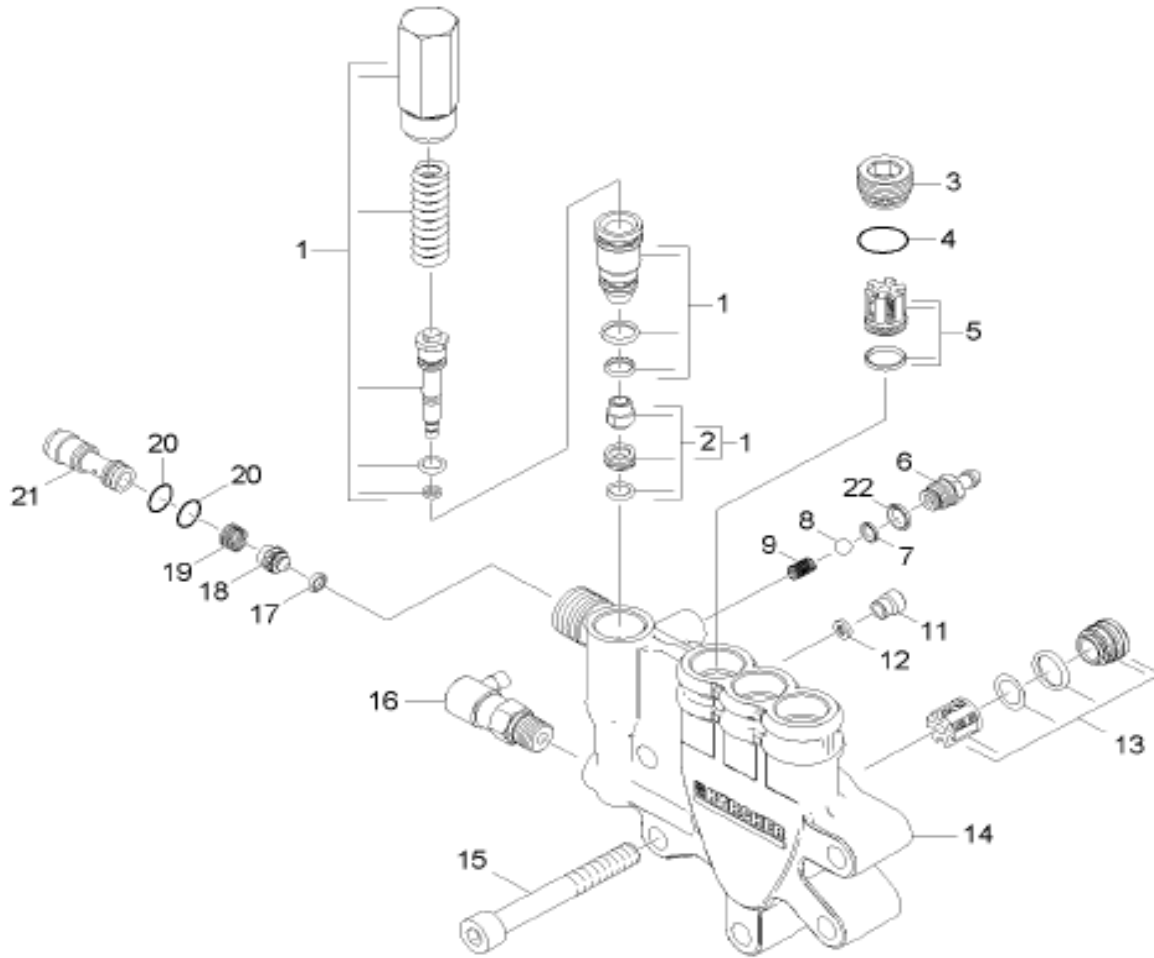

PARTS BREAKDOWN FOR HD3.1/31P version 2 (1.575-107.0)

Location	PN	DESCRIPTION	QTY	SERIAL #	
				FROM	TO
PUMP SET - Cylinder Head (version 2) 2.2 continued					

R J Bowers Distributors
2003 Harrison Ave
Rockford IL 61104
E-mail: service@rjbowers.com
Web: www.rjbowers.com
(815) 399-8839 (800) 383-6584