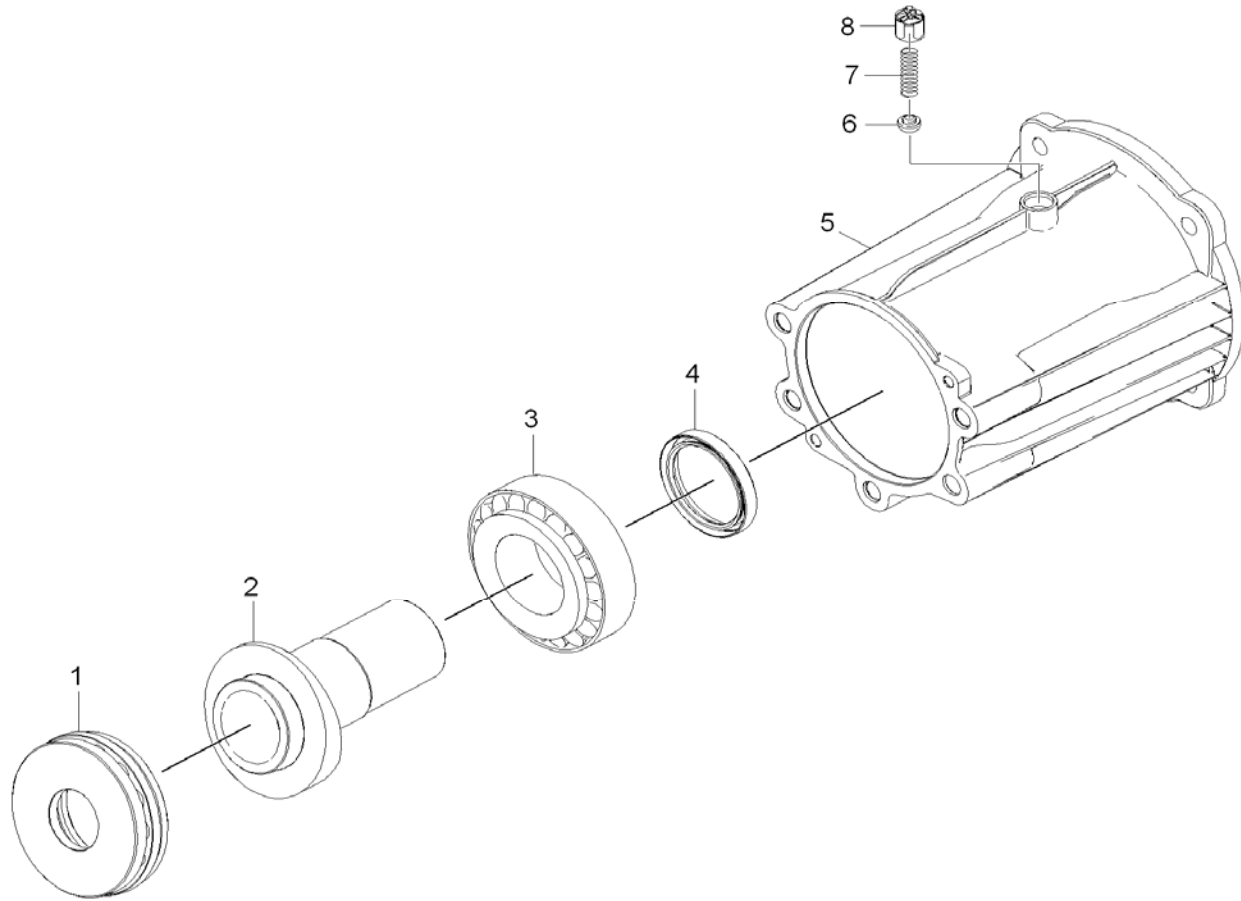

# PARTS BREAKDOWN FOR HD3.1/31P version 2 (1.575-107.0)

Location	PN	DESCRIPTION	QTY	SERIAL #	
				FROM	TO
<b>MOTOR - Transmission (version 2) 3.3</b>					
1	6401-3910	Deep groove ball thrust bearing	1		
2	9165-2560	Swash Plate-Machined	1		
3	6401-2250	Taper roller bearing 41	1		
4	7367-0110	Radial shaft seal ring A40x52x7-NBR DIN	1		
5	9135-0140	Oil Housing-Machined	1		
6	5582-0800	Valve Disk	1		
7	5332-2090	Helical spring	1		
8	5030-5330	Moulded part	1		