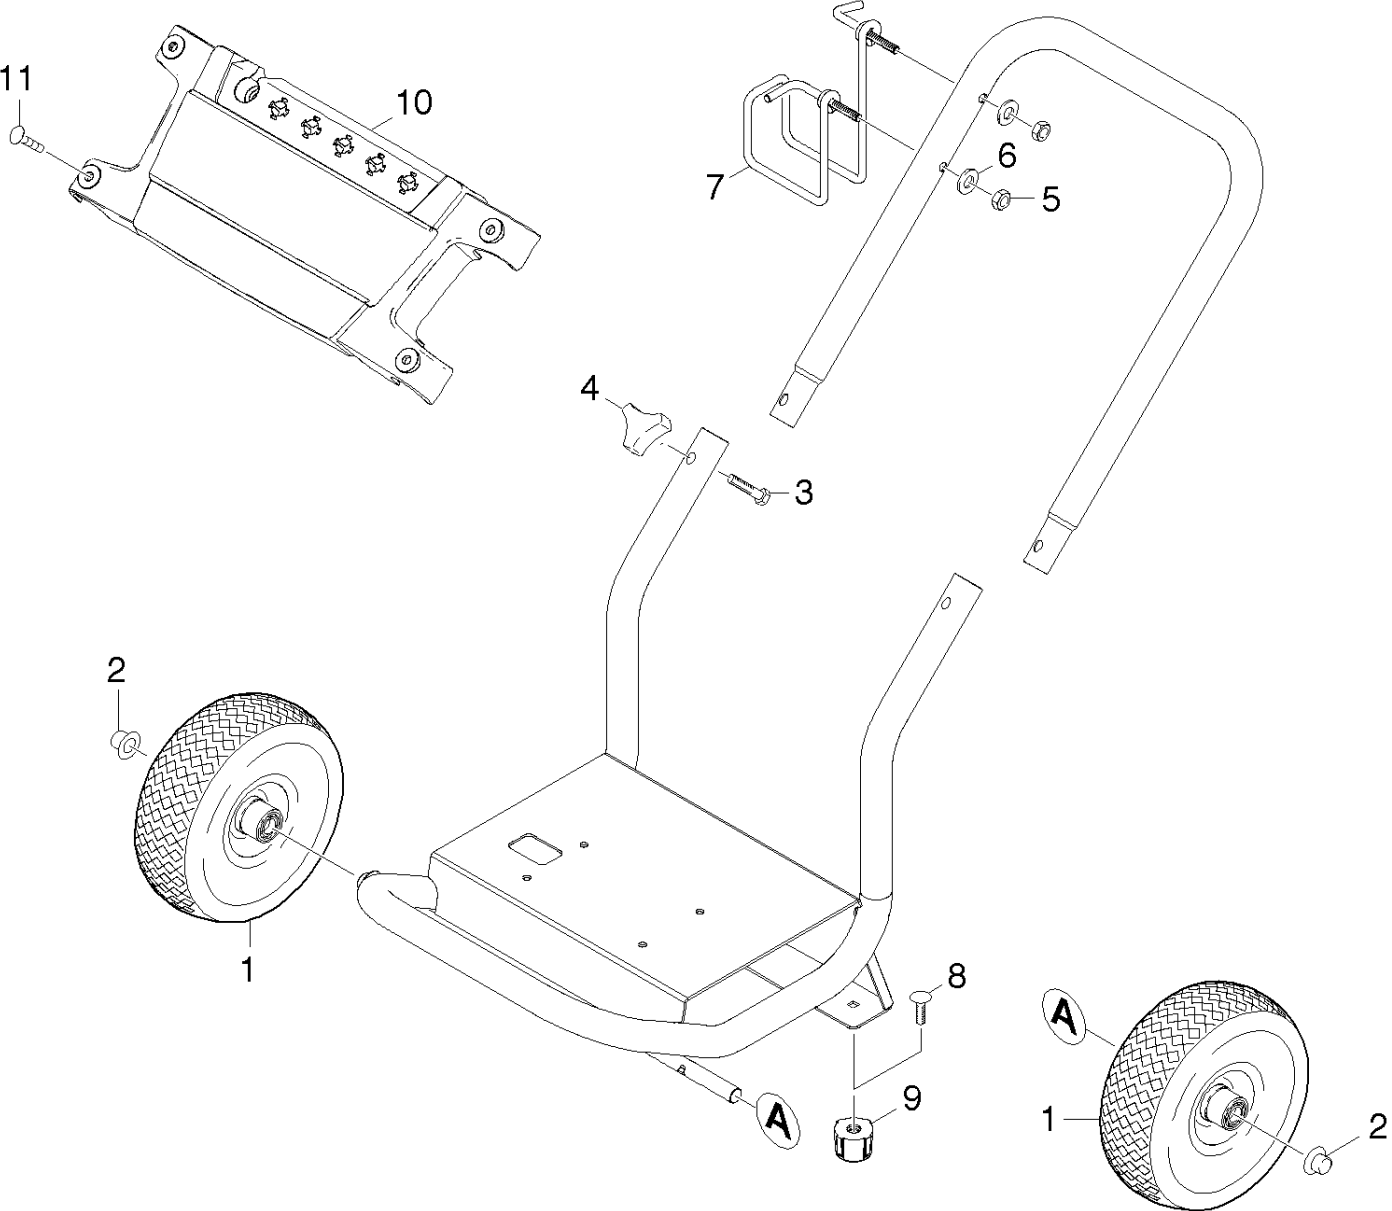

Spare parts list G 3050 OH (91392030)

pos Article no. Description

10 01033300 Frame

20 01033310 Pump set

30 01033340 Motor

40 01033370 Accessories

10 Frame (01033300)

pos	Article no.	Description	Quantity	Selling Unit	from ser.nr.	up to ser.nr.
1	91890070	WHEEL 10" X 3.50" PNEU	2.000	ST	0000000000	0000000000
2	91820040	Cap	2.000	ST	0000000000	0000000000
3	91963070	1/4-20 x 1-1/2 GR 2 HEX BOLT ZINC	2.000	ST	0000000000	0000000000
4	91823530	KNOB 1/4"-20,3PT. STAR	2.000	ST	0000000000	0000000000
5	53101050	5/16"-18 FINISHED HEX NUT ZINC	2.000	ST	0000000000	0000000000
6	91980030	5/16 INTERNAL L/W .332 ID X .620 OD ZINC	2.000	ST	0000000000	0000000000
7	91420140	HANGER RT SIDE	1.000	ST	0000000000	0000000000
8	91963080	5/16-18 X 1/2 CARRIAGE BOLT A307 BLK	1.000	ST	0000000000	0000000000
9	91834050	RUBBER DAMPENER 5/16"-18FEMALE 2001	1.000	ST	0000000000	0000000000
10	91340220	Name plate	1.000	ST		
11	91960490	Nylon Rivet	4.000	ST		

20 Pump set (01033310)

pos	Article no.	Description	var. information
21	01033320	Cylinder head	VERSION 1
22	01033330	Piston	VERSION 1
23	01091920	Cylinder head	VERSION 2
24	01091930	Piston	VERSION 2

23 Cylinder head (01091920)

ET/VT	pos	Article no.	Description	Quantity	Selling Unit	Fußnotentext
	1	91340210	THERMAL VALVE COVER-SHORT	1.000	ST	
	2	91840180	Valve screw	1.000	ST	
	3	63624800	O-Ring seal 12,42x 1,78	1.000	ST	
	4	73625070	O-Ring seal 8x2-NBR 90 DIN 3770	1.000	ST	
	5	64134030	TERMO VALVE TIN COATED	1.000	ST	
	6	53322900	Helical spring	1.000	ST	
	7	91750050	Unloader Assembly	1.000	ST	
	8	91393720	SPARE PART LIST NOZZLE INS 020/021 PUMP	1.000	ST	
	9	28838620	Spare part set chemistry	1.000	ST	
	10	41320070	Drain plug only for replacement	3.000	ST	
X-X	11	28849160	Valve (3 Stück)	1.000	ST	SET CONSITSTS OF 3X VALVE
	12	91393760	Valve 3 St.	1.000	ST	SET CONSITSTS OF 3X VALVE
	13	50030620	Plate	1.000	ST	
	14	91350150	Cylinder Head-Machined	1.000	ST	
	15	73040980	Hexagonal head screw M8x80-8.8-A2E ISO	4.000	ST	