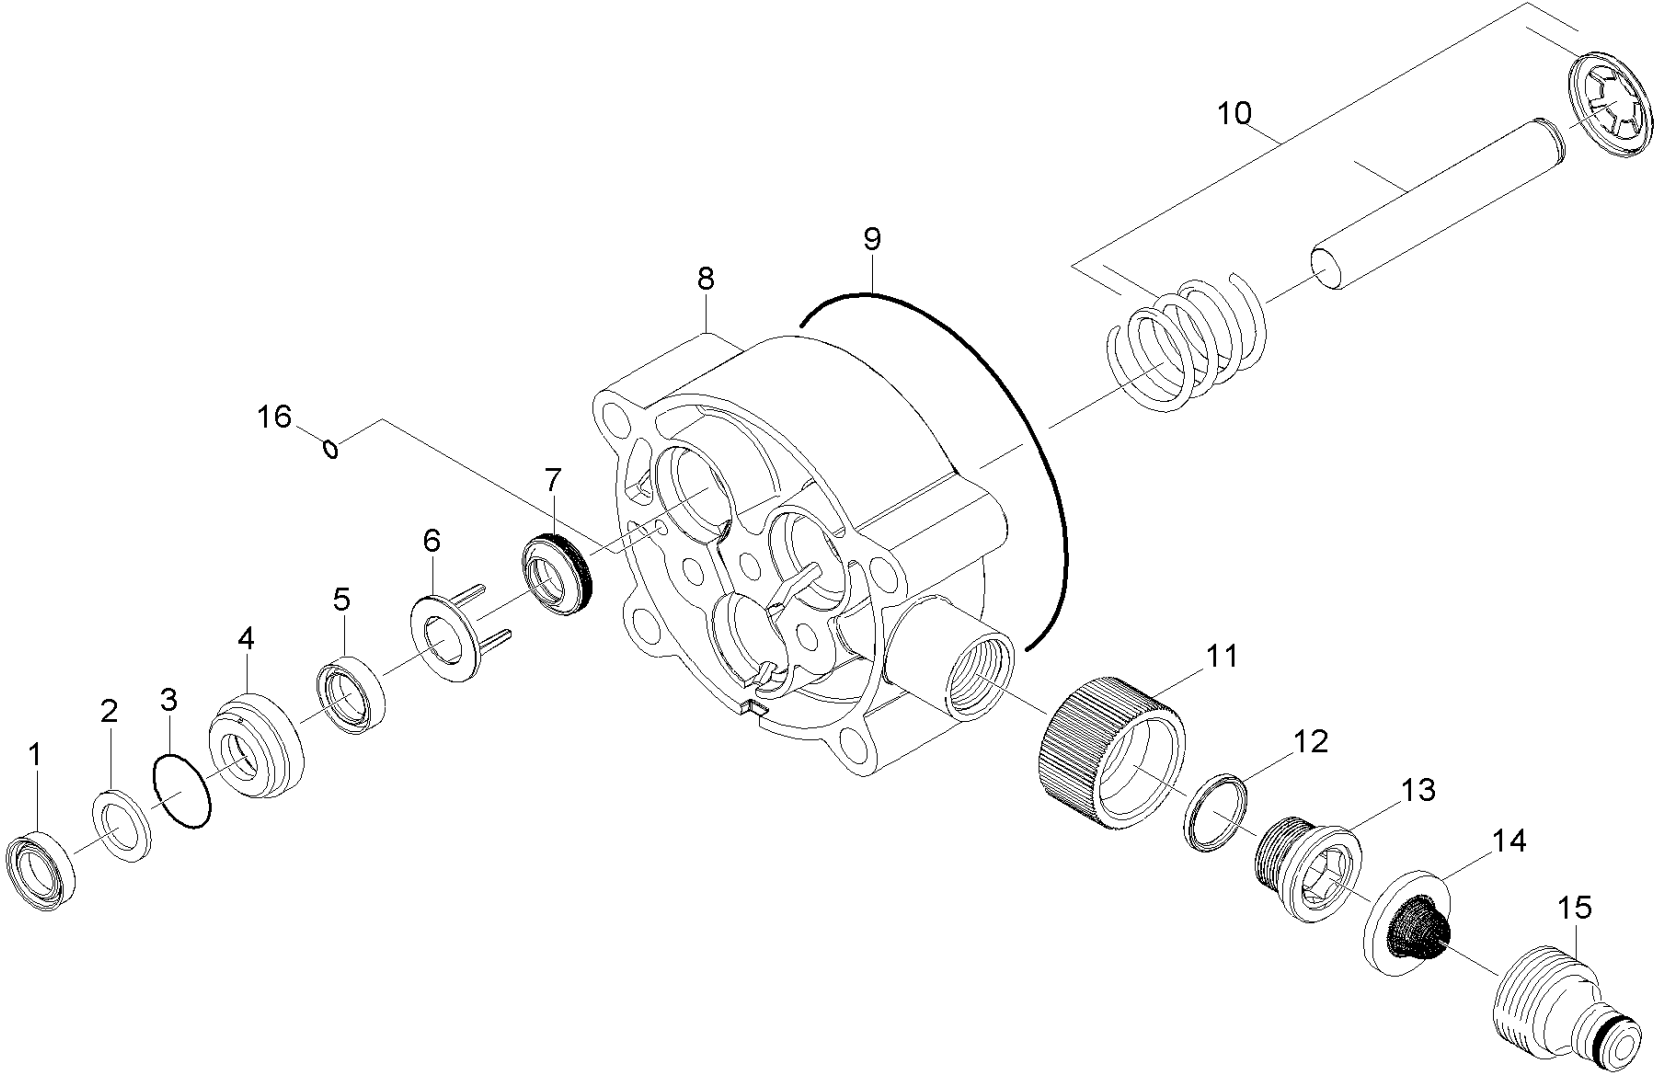

20 Pump set (01033310)

pos	Article no.	Description	var. information
21	01033320	Cylinder head	VERSION 1
22	01033330	Piston	VERSION 1
23	01091920	Cylinder head	VERSION 2
24	01091930	Piston	VERSION 2

23 Cylinder head (01091920)

ET/VT	pos	Article no.	Description	Quantity	Selling Unit	Fußnotentext
	1	91340210	THERMAL VALVE COVER-SHORT	1.000	ST	
	2	91840180	Valve screw	1.000	ST	
	3	63624800	O-Ring seal 12,42x 1,78	1.000	ST	
	4	73625070	O-Ring seal 8x2-NBR 90 DIN 3770	1.000	ST	
	5	64134030	TERMO VALVE TIN COATED	1.000	ST	
	6	53322900	Helical spring	1.000	ST	
	7	91750050	Unloader Assembly	1.000	ST	
	8	91393720	SPARE PART LIST NOZZLE INS 020/021 PUMP	1.000	ST	
	9	28838620	Spare part set chemistry	1.000	ST	
	10	41320070	Drain plug only for replacement	3.000	ST	
X-X	11	28849160	Valve (3 Stück)	1.000	ST	SET CONSITSTS OF 3X VALVE
	12	91393760	Valve 3 St.	1.000	ST	SET CONSITSTS OF 3X VALVE
	13	50030620	Plate	1.000	ST	
	14	91350150	Cylinder Head-Machined	1.000	ST	
	15	73040980	Hexagonal head screw M8x80-8.8-A2E ISO	4.000	ST	

9 Spare part set chemistry (28838620)

pos	Article no.	Description	Quantity	Selling Unit
10	51107140	Sleeve	1.000	ST
20	53322580	Helical spring	1.000	ST
30	53800140	Label	1.000	ST
40	54434480	Nipple chemistry	1.000	ST
50	63621750	O-Ring seal 5,28x 1,78	1.000	ST
60	63624510	O-Ring seal 8,0 x 1,0	1.000	ST
70	74019090	Sphere 7 G40 -1.4401 DIN 5401	1.000	ST