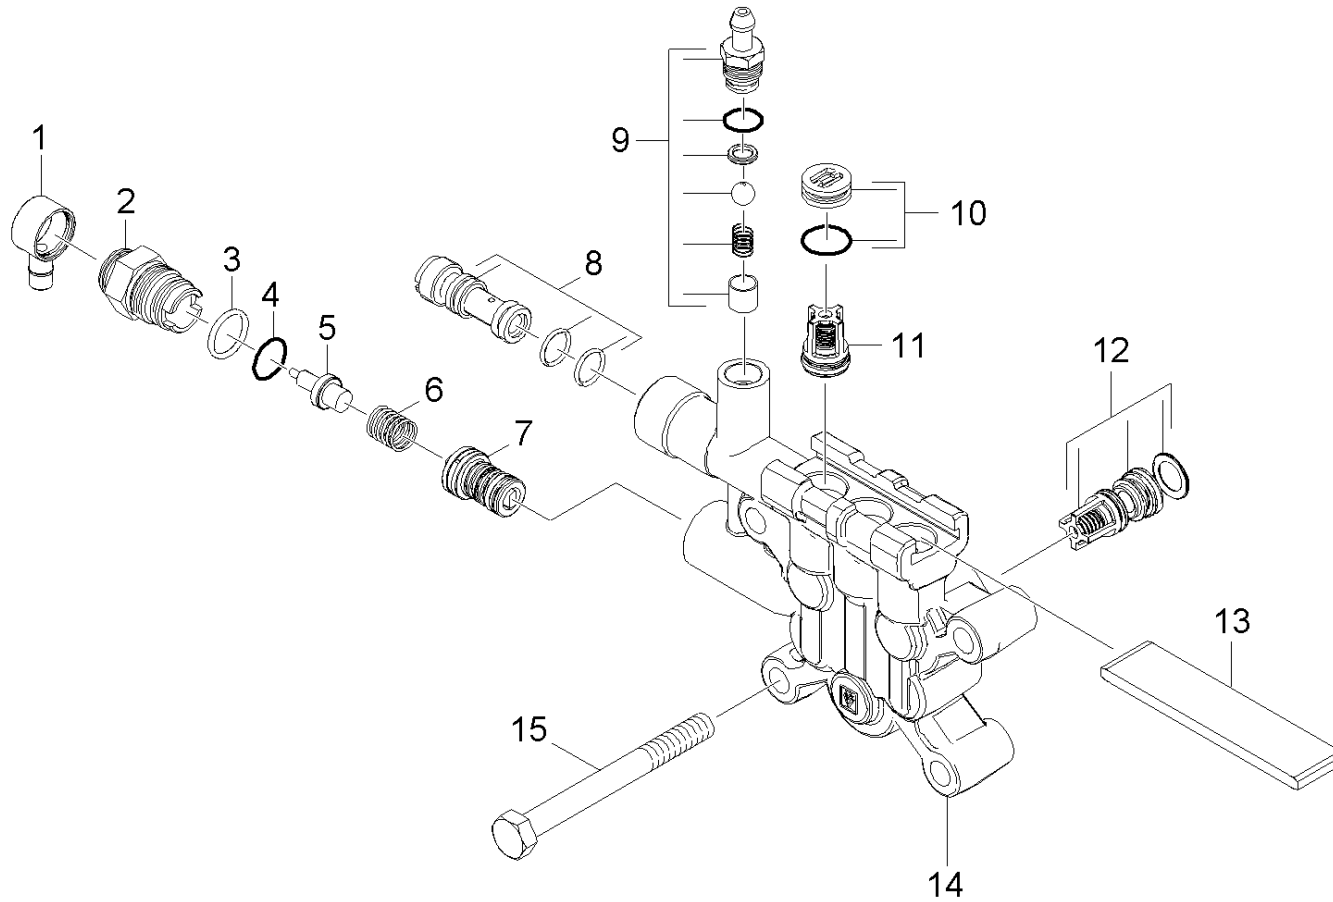

Spare parts list G 3050 OH (91392030)

pos Article no. Description

10 01033300 Frame

20 01033310 Pump set

30 01033340 Motor

40 01033370 Accessories

10 Frame (01033300)

pos	Article no.	Description	Quantity	Selling Unit	from ser.nr.	up to ser.nr.
1	91890070	WHEEL 10" X 3.50" PNEU	2.000	ST	0000000000	0000000000
2	91820040	Cap	2.000	ST	0000000000	0000000000
3	91963070	1/4-20 x 1-1/2 GR 2 HEX BOLT ZINC	2.000	ST	0000000000	0000000000
4	91823530	KNOB 1/4"-20,3PT. STAR	2.000	ST	0000000000	0000000000
5	53101050	5/16"-18 FINISHED HEX NUT ZINC	2.000	ST	0000000000	0000000000
6	91980030	5/16 INTERNAL L/W .332 ID X .620 OD ZINC	2.000	ST	0000000000	0000000000
7	91420140	HANGER RT SIDE	1.000	ST	0000000000	0000000000
8	91963080	5/16-18 X 1/2 CARRIAGE BOLT A307 BLK	1.000	ST	0000000000	0000000000
9	91834050	RUBBER DAMPENER 5/16"-18FEMALE 2001	1.000	ST	0000000000	0000000000
10	91340220	Name plate	1.000	ST		
11	91960490	Nylon Rivet	4.000	ST		

20 Pump set (01033310)

pos	Article no.	Description	var. information
21	01033320	Cylinder head	VERSION 1
22	01033330	Piston	VERSION 1
23	01091920	Cylinder head	VERSION 2
24	01091930	Piston	VERSION 2

23 Cylinder head (01091920)

ET/VT	pos	Article no.	Description	Quantity	Selling Unit	Fußnotentext
	1	91340210	THERMAL VALVE COVER-SHORT	1.000	ST	
	2	91840180	Valve screw	1.000	ST	
	3	63624800	O-Ring seal 12,42x 1,78	1.000	ST	
	4	73625070	O-Ring seal 8x2-NBR 90 DIN 3770	1.000	ST	
	5	64134030	TERMO VALVE TIN COATED	1.000	ST	
	6	53322900	Helical spring	1.000	ST	
	7	91750050	Unloader Assembly	1.000	ST	
	8	91393720	SPARE PART LIST NOZZLE INS 020/021 PUMP	1.000	ST	
	9	28838620	Spare part set chemistry	1.000	ST	
	10	41320070	Drain plug only for replacement	3.000	ST	
X-X	11	28849160	Valve (3 Stück)	1.000	ST	SET CONSITSTS OF 3X VALVE
	12	91393760	Valve 3 St.	1.000	ST	SET CONSITSTS OF 3X VALVE
	13	50030620	Plate	1.000	ST	
	14	91350150	Cylinder Head-Machined	1.000	ST	
	15	73040980	Hexagonal head screw M8x80-8.8-A2E ISO	4.000	ST	