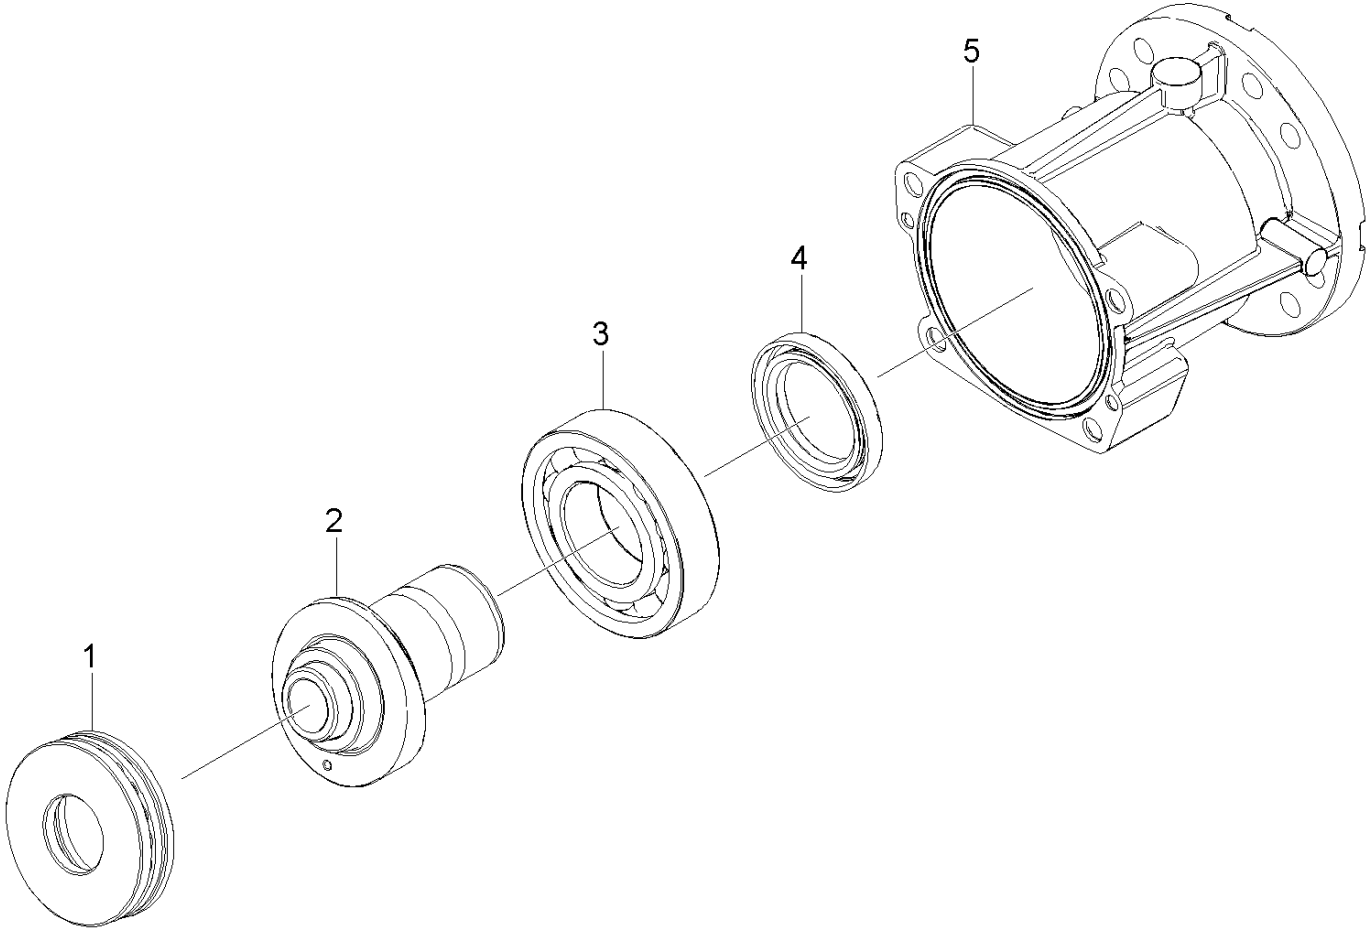

33 Transmission (01091940)

---

pos	Article no.	Description	Quantity	Selling Unit
1	91653550	GROOVED BALL BEARING	1.000	ST
2	91350180	Swash Plate Horizontal-Machined	1.000	ST
3	91653560	BALL BEARING NO. 6207	1.000	ST
4	91773140	Radial Seal, 35x52x7	1.000	ST
5	91350160	Oil Housing Vertical Machined	1.000	ST