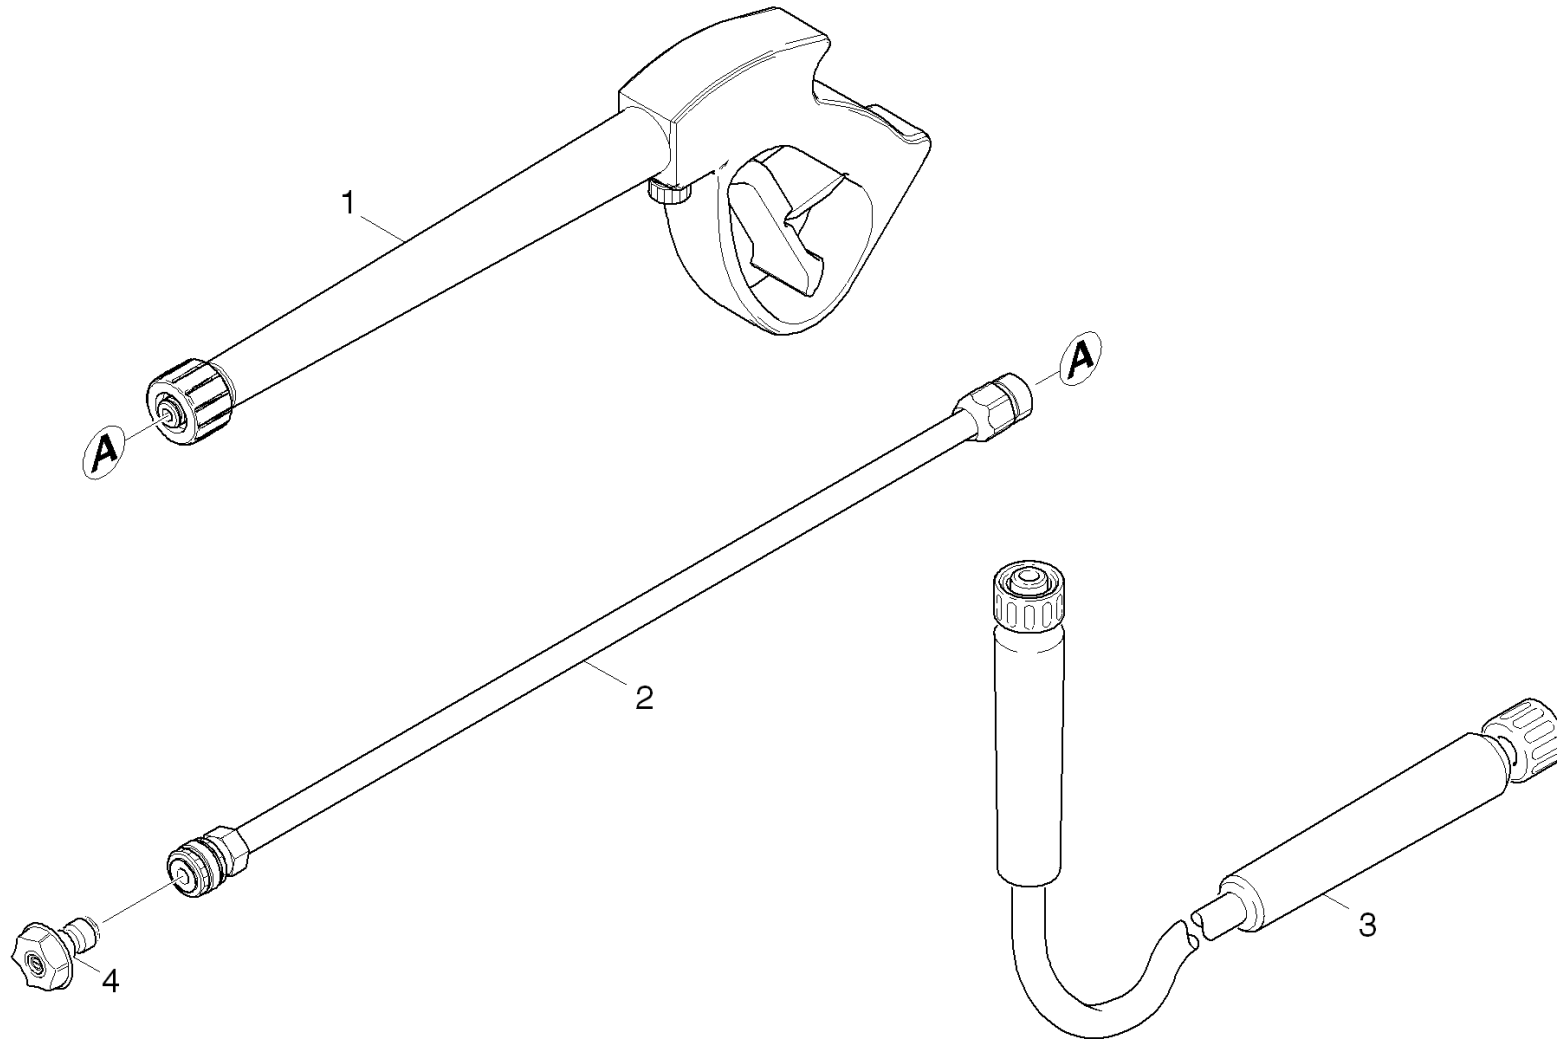

24 Piston (01091930)

ET/VT	pos	Article no.	Description	Quantity	Selling Unit
	1	91773010	HIGH PRESSURE SEAL	3.000	ST
	2	91773100	BACK RING-HIGH PRESSURE SEAL-	3.000	ST
	3	63628330	O-Ring seal 21,5 x 1,78	3.000	ST
	4	91550110	HOUSING-LOW PRESSURE SEAL	3.000	ST
	5	63630580	Grooved ring	3.000	ST
	6	91340160	SPACER-OIL SEAL & SEAL HSG.	3.000	ST
	7	63653930	Oil sealing 12x20x4/6	3.000	ST
	8	91330070	Piston Guide-Machined	1.000	ST
	9	63624710	O-Ring seal 80,0 X 3,0 -NBR 70	1.000	ST
	10	91393700	SPARE PART LIST PISTON 020/021 PUMP	3.000	ST
	11	91550130	FEMALE HOSE CONNECTOR	1.000	ST
	12	63623900	O-Ring seal 15,6 X 1,78	1.000	ST
	13	91340190	MALE ADAPTER	1.000	ST
	14	91810050	FILTER SEAL-HOSE CONNECTOR-	1.000	ST
X-	15	91780050	Adapter, Garden Hose GHA	1.000	ST
	16	63631900	O-Ring seal 4.47X1.78	1.000	ST

30 Motor (01033340)

pos	Article no.	Description	var. information
31	01033350	Motor	
32	01033360	Transmission	VERSION 1
33	01091940	Transmission	VERSION 2

31 Motor (01033350)

pos	Article no.	Description	Quantity	Selling Unit
1	62880500	Engine oil 1L	1.000	ST
2	64917260	Air filter insert	1.000	ST
3	91945430	Cover	1.000	ST
4	64917230	Cap of a tank	1.000	ST
5	64915030	Handhold	1.000	ST
6	91945310	OIL DIP ROD	1.000	ST
7	91945460	SHAFT KEY 3/16" SQ X 1.5"	1.000	ST
8	64915460	Pull cord	1.000	ST
9	64915500	Ignition plug BPR6ES	1.000	ST

33 Transmission (01091940)

pos	Article no.	Description	Quantity	Selling Unit
1	91653550	GROOVED BALL BEARING	1.000	ST
2	91350180	Swash Plate Horizontal-Machined	1.000	ST
3	91653560	BALL BEARING NO. 6207	1.000	ST
4	91773140	Radial Seal, 35x52x7	1.000	ST
5	91350160	Oil Housing Vertical Machined	1.000	ST