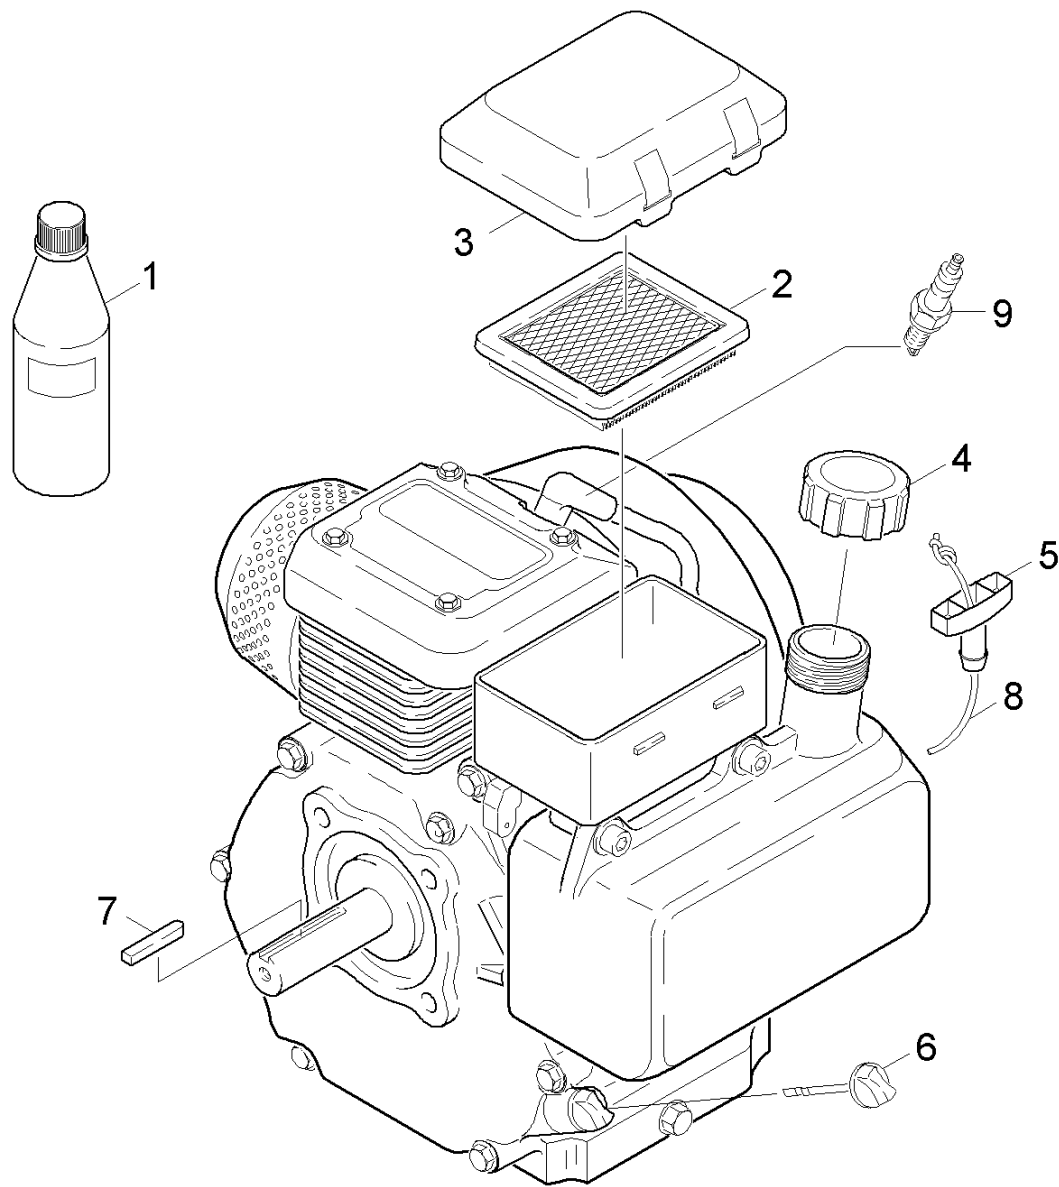

31 Motor (01033350)

---

pos	Article no.	Description	Quantity	Selling Unit
1	62880500	Engine oil 1L	1.000	ST
2	64917260	Air filter insert	1.000	ST
3	91945430	Cover	1.000	ST
4	64917230	Cap of a tank	1.000	ST
5	64915030	Handhold	1.000	ST
6	91945310	OIL DIP ROD	1.000	ST
7	91945460	SHAFT KEY 3/16" SQ X 1.5"	1.000	ST
8	64915460	Pull cord	1.000	ST
9	64915500	Ignition plug BPR6ES	1.000	ST