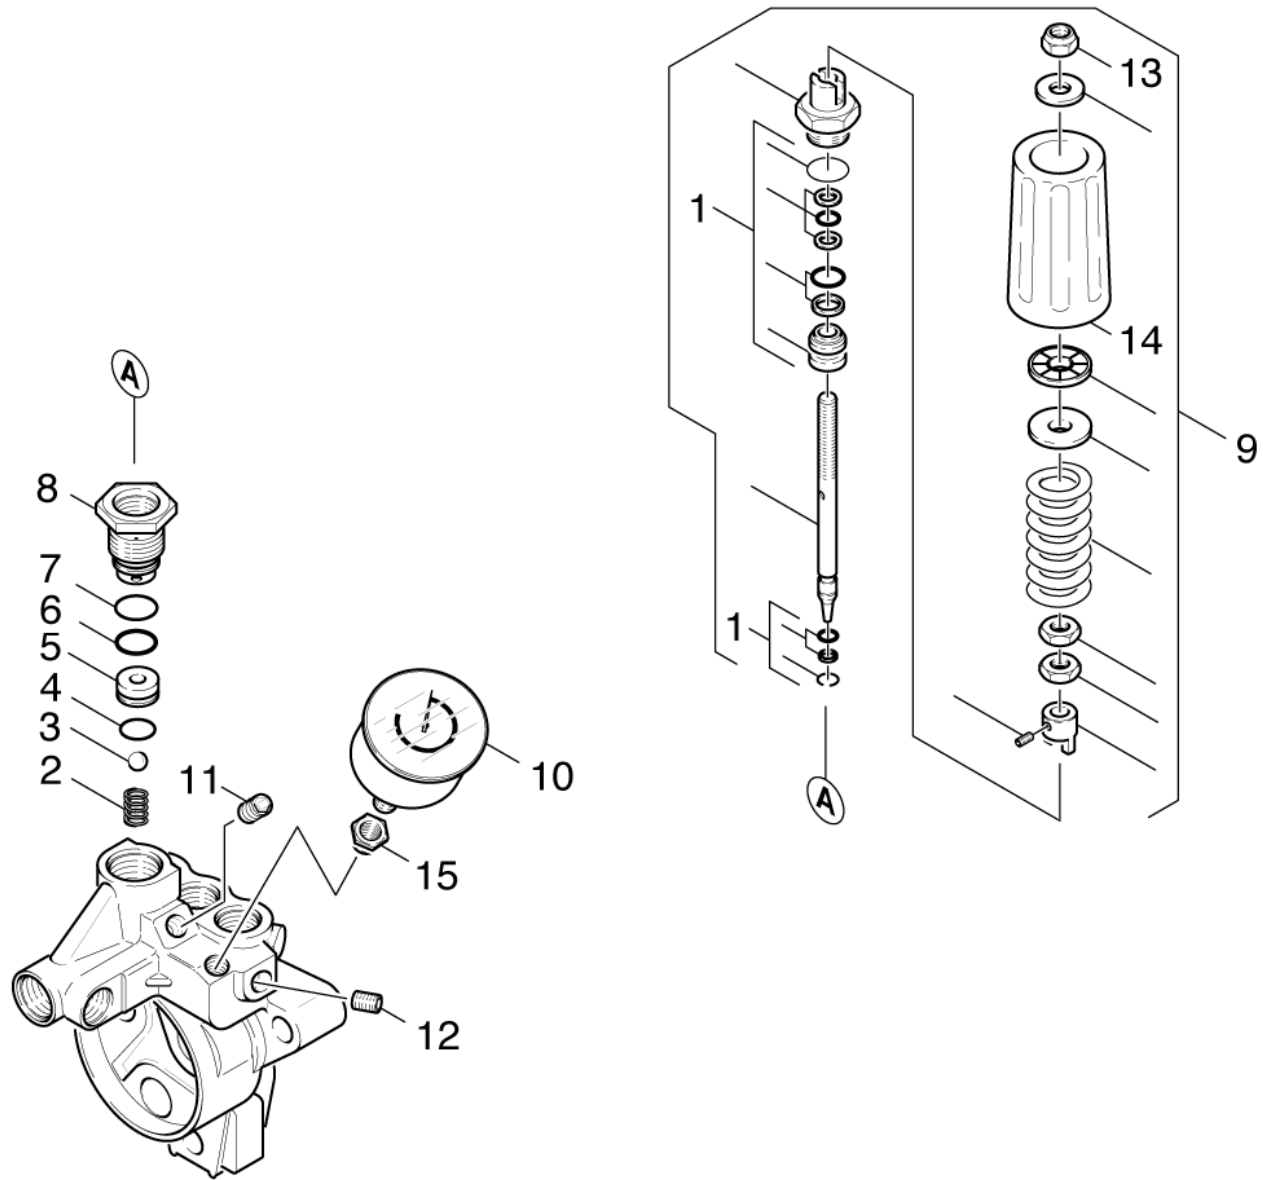

21 Excess-current (01070240)

ET/VT	pos	Article no.	Description	Quantity	Selling Unit	from ser.nr.	up to ser.nr.
X-X	1	64120430	Spare part set C	1.000	ST	0000000000	0000000000
X-X	2	53320660	Helical spring	1.000	ST	0000000000	0000000000
	3	74019280	Sphere 8 G300 -1.4301 DIN 5401	1.000	ST	0000000000	0000000000
X-X	4	63624810	O-Ring seal 14,0x2,0-NBR 80	1.000	ST	0000000000	0000000000
X-X	5	55811600	Valve seat	1.000	ST	0000000000	0000000000
X-X	6	63627990	O-Ring seal 18,0 X 1,0	1.000	ST	0000000000	0000000000
	7	63620790	O-Ring seal 18,0 X 2,5	1.000	ST	0000000000	0000000000
X-	8	53051930	Shaped screw	1.000	ST	0000000000	0000000000
X-X	9	64120490	Excess-current -FA. SUTTNER	1.000	ST	0000000000	0000000000
X-X	10	64212140	Pressure gauge 0-300 BAR	1.000	ST	0000000000	0000000000
	11	73823010	Screw plug R 1/4"-St-A2E DIN 906	1.000	ST	0000000000	0000000000
	12	73823000	Screw plug M10x1-St-A2E DIN 906	1.000	ST	0000000000	0000000000
	13	73114390	Hexagon nut M 8x1,0-6-A2E ISO 10512	1.000	ST	0000000000	0000000000
	14	64120450	Hand wheel cap	1.000	ST	0000000000	0000000000
X-X	15	63857860	Reducing nipple	1.000	ST	0000000000	0000000000