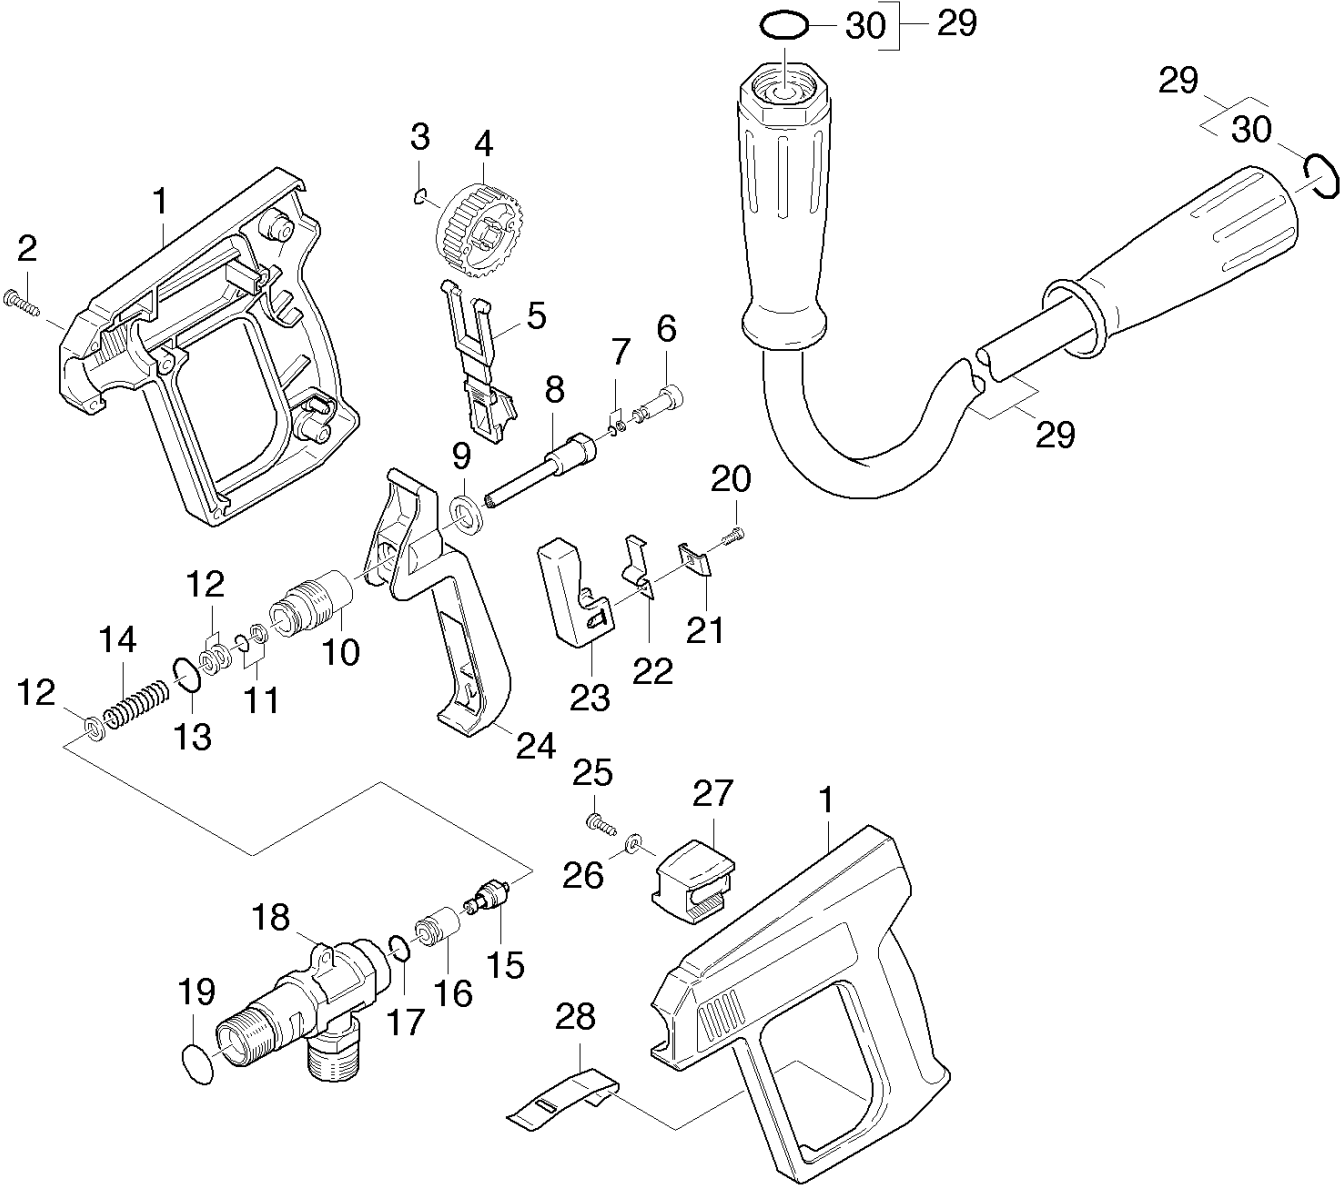

42 Hand trigger gun (01465870)

ET/VT pos	Article no.	Description	Quantity	Selling Unit	from ser.nr.	up to ser.nr.
1	53211070	Handhold few	1.000	ST	0000000000	0000000000
2	73030960	Screw 4x22 -ST-10.9-R2R (IN6RD)	8.000	ST	0000000000	0000000000
3	63621760	O-Ring seal 6,07x1,78	1.000	ST	0000000000	0000000000
4	53220060	Hand wheel	1.000	ST	0000000000	0000000000
5	50302830	Moulded part	1.000	ST	0000000000	0000000000
6	55531180	Piston	1.000	ST	0000000000	0000000000
X-X 7	63624770	O-Ring seal complete 1ST.-R.	1.000	ST	0000000000	0000000000
8	51070620	Bar	1.000	ST	0000000000	0000000000
9	51152270	Washer	1.000	ST	0000000000	0000000000
10	53051100	Shaped screw	1.000	ST	0000000000	0000000000
11	63624680	O-Ring seal complete 1ST.-R.	1.000	ST	0000000000	0000000000
12	51152600	Washer	3.000	ST	0000000000	0000000000
13	63624780	O-Ring seal 12,42X 1,78	1.000	ST	0000000000	0000000000
14	53321400	Helical spring	1.000	ST	0000000000	0000000000
15	45810130	Valve seat	1.000	ST	0000000000	0000000000
16	51102400	Sleeve 800L/H	1.000	ST	0000000000	0000000000
17	63624790	O-Ring seal 7,59X 2,62	1.000	ST	0000000000	0000000000
18	54270790	Manifold	1.000	ST	0000000000	0000000000
19	63624960	O-Ring seal 17,12X 2,62-NBR 70	1.000	ST	0000000000	0000000000
20	63030580	Oval head screw 2,9X 13-ST-VERZ	1.000	ST	0000000000	0000000000
21	50404800	Sheet metal component	1.000	ST	0000000000	0000000000
22	53350130	Spiral spring	1.000	ST	0000000000	0000000000
23	53250100	Lever	1.000	ST	0000000000	0000000000
24	53250090	Lever	1.000	ST	0000000000	0000000000
25	63030250	Oval head screw 4,2x16-St-vz	1.000	ST	0000000000	0000000000