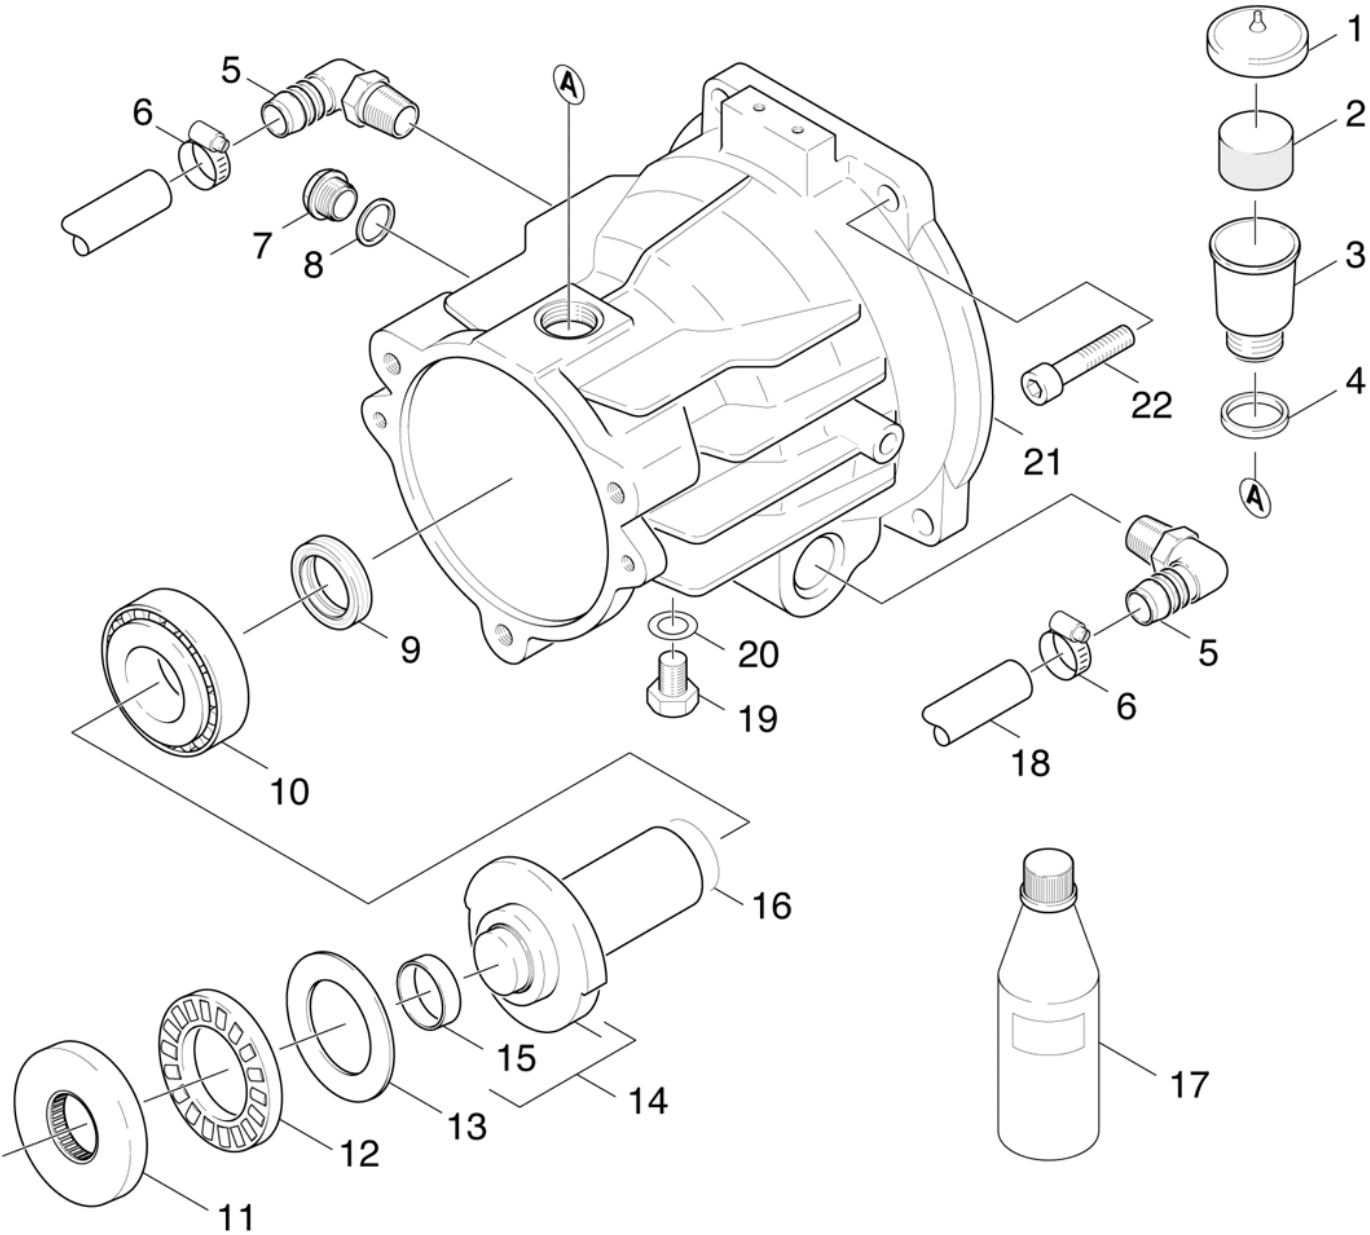

32 Transmission (01119290)

ET/VT	pos	Article no.	Description	Quantity	Selling Unit	from ser.nr.	up to ser.nr.	Fußnotentext
	1	50636510	Cover	1.000	ST	0000000000	0000000000	
	2	51321070	Plug	1.000	ST	0000000000	0000000000	
	3	50701940	Tank	1.000	ST	0000000000	0000000000	
	4	53632260	Joint ring	1.000	ST	0000000000	0000000000	
	5	63887160	Angle bushing R 3/4"	2.000	ST	0000000000	0000000000	
	6	63885480	Hose clip	2.000	ST	0000000000	0000000000	
	7	54110620	Screw plug	1.000	ST	0000000000	0000000000	
	8	63625850	Seal	1.000	ST	0000000000	0000000000	
	9	73670110	Radial shaft seal ring A40x52x7-NBR DIN	1.000	ST	0000000000	0000000000	
	10	64012250	Taper roller bearing 41	1.000	ST	0000000000	0000000000	
	11	64011240	Thrust washer with cage	1.000	ST	0000000000	0000000000	
	12	64011230	Axial roller cage	1.000	ST	0000000000	0000000000	
	13	64011220	Rotor disc	1.000	ST	0000000000	0000000000	
	14	41201460	Wobble plate	1.000	ST	0000000000	0000000000	
	16	63626120	O-Ring seal 24,77x5,33-NBR 70	1.000	ST	0000000000	0000000000	
	17	62880500	Engine oil 1L	1.000	ST	0000000000	0000000000	PUMP 0,35 L
X-X	18	63881620	Hose DN19 X4,0	1.000	M	0000000000	0000000000	
	19	73822330	Screw plug M14x1,5-A-CuZn DIN 7604	1.000	ST	0000000000	0000000000	
X-	20	73620050	Joint ring A14x18 -Cu DIN 7603	1.000	ST	0000000000	0000000000	
	21	50605680	Housing	1.000	ST	0000000000	0000000000	
	22	63040350	Screw 3/8"-16UNC	4.000	ST	0000000000	0000000000