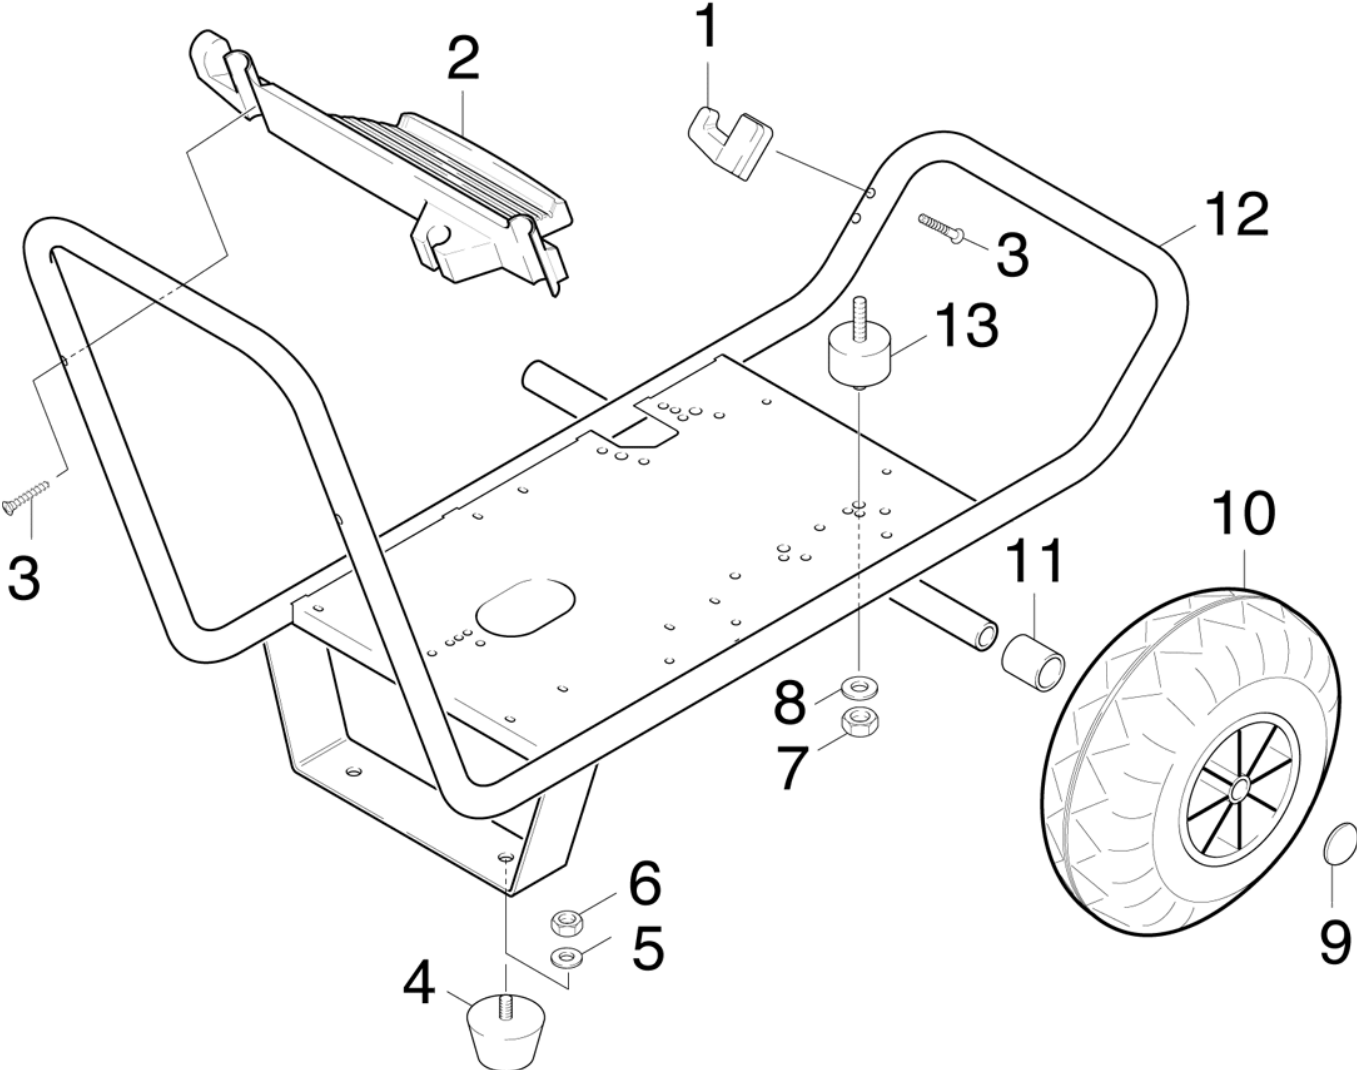

12 Base frame (01015940)

ET/VT	pos	Article no.	Description	Quantity	Selling Unit	from ser.nr.	up to ser.nr.
	1	50424560	Holder	1.000	ST	0000000000	0000000000
	2	53212730	Handhold	1.000	ST	0000000000	0000000000
	3	73033840	Sheet metal screw ST4,8X38,0-ST-A2S IS	4.000	ST	0000000000	0000000000
	4	63391000	Rubber buffer	2.000	ST	0000000000	0000000000
	5	73120040	Washer 8 -200HV-A3E ISO 7090	2.000	ST	0000000000	0000000000
	6	73115100	Hexagon nut M 8-8-A2E ISO 7040	2.000	ST	0000000000	0000000000
	7	73114230	Hexagon nut M10 -04-A2E ISO 10511	4.000	ST	0000000000	0000000000
	8	73120050	Washer 10-200HV-A3E ISO 7090	4.000	ST	0000000000	0000000000
X-X	9	63431370	Quick-fastener	2.000	ST	0000000000	0000000000
X-	10	64353100	Wheel	2.000	ST	0000000000	0000000000
	11	51103780	Sleeve	2.000	ST	0000000000	0000000000
	12	40501800	Frame	1.000	ST	0000000000	0000000000
X-	13	63390750	Rubber buffer D50X30	4.000	ST	0000000000	0000000000