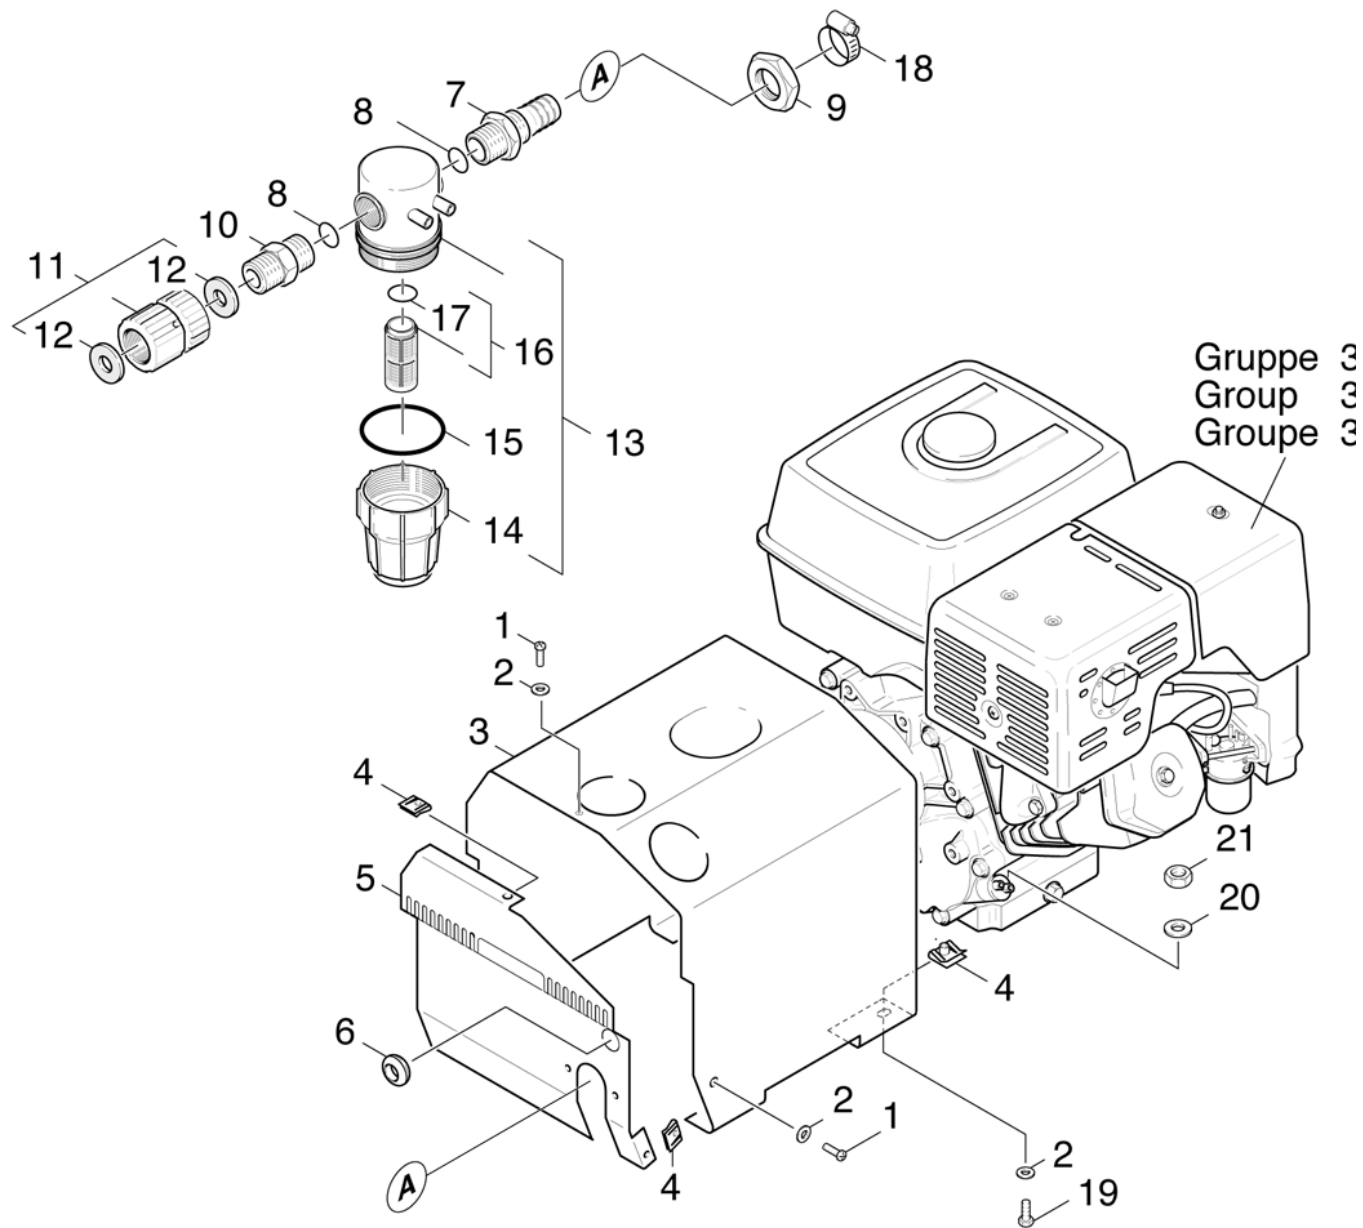

Spare parts list HD 1050 BX \* (59558050)

---

pos	Article no.	Description	from ser.nr.	up to ser.nr.
10	01020030	Individual parts	0000000000	0000000000
20	01070230	Pump set	0000000000	0000000000
30	01119270	Motor	0000000000	0000000000
40	01468850	Accessories	0000000000	0000000000

## 11 Individual parts (01020040)

ET/VT	pos	Article no.	Description	Quantity	Selling Unit	from ser.nr.	up to ser.nr.
	1	73060770	Screw M5x16 -8.8-R2R (In6Rd)	5.000	ST	0000000000	0000000000
	2	73120020	Washer 5-200HV-A3E ISO 7090	9.000	ST	0000000000	0000000000
	3	77779990	Stockpiling discontinued	1.000	ST	0000000000	0000000000
	3	77779990	Stockpiling discontinued	1.000	ST	0000000000	0000000000
	4	63100510	Putting nut M 5	9.000	ST	0000000000	0000000000
	5	58413350	Control panel	1.000	ST	0000000000	0000000000
	6	66416400	Wire protecting sleeve D21	1.000	ST	0000000000	0000000000
	7	54092290	Double nipple 3/4"	1.000	ST	0000000000	0000000000
	8	63624280	O-Ring seal 26,0 X 1,5 -NBR 70	2.000	ST	0000000000	0000000000
	9	53110960	Hexagon nut 3/4"	1.000	ST	0000000000	0000000000
	10	54092210	Double nipple 3/4"	1.000	ST	0000000000	0000000000
	11	44010590	Screw connector part	1.000	ST	0000000000	0000000000
	12	53641290	Flat gasket	2.000	ST	0000000000	0000000000
X-X	13	64144580	Water filter complete	1.000	ST	0000000000	0000000000
	14	64144610	Filter cup	1.000	ST	0000000000	0000000000
	15	63628930	O-Ring seal 51,0 X 3,5	1.000	ST	0000000000	0000000000
	16	64144590	Filter complete	1.000	ST	0000000000	0000000000
	17	63627380	O-Ring seal 28,24X 2,62	1.000	ST	0000000000	0000000000
	18	63885480	Hose clip	1.000	ST	0000000000	0000000000
	19	73060770	Screw M5x16 -8.8-R2R (In6Rd)	4.000	ST	0000000000	0000000000
	20	73120050	Washer 10-200HV-A3E ISO 7090	4.000	ST	0000000000	0000000000
	21	73114230	Hexagon nut M10 -04-A2E ISO 10511	4.000	ST	0000000000	0000000000