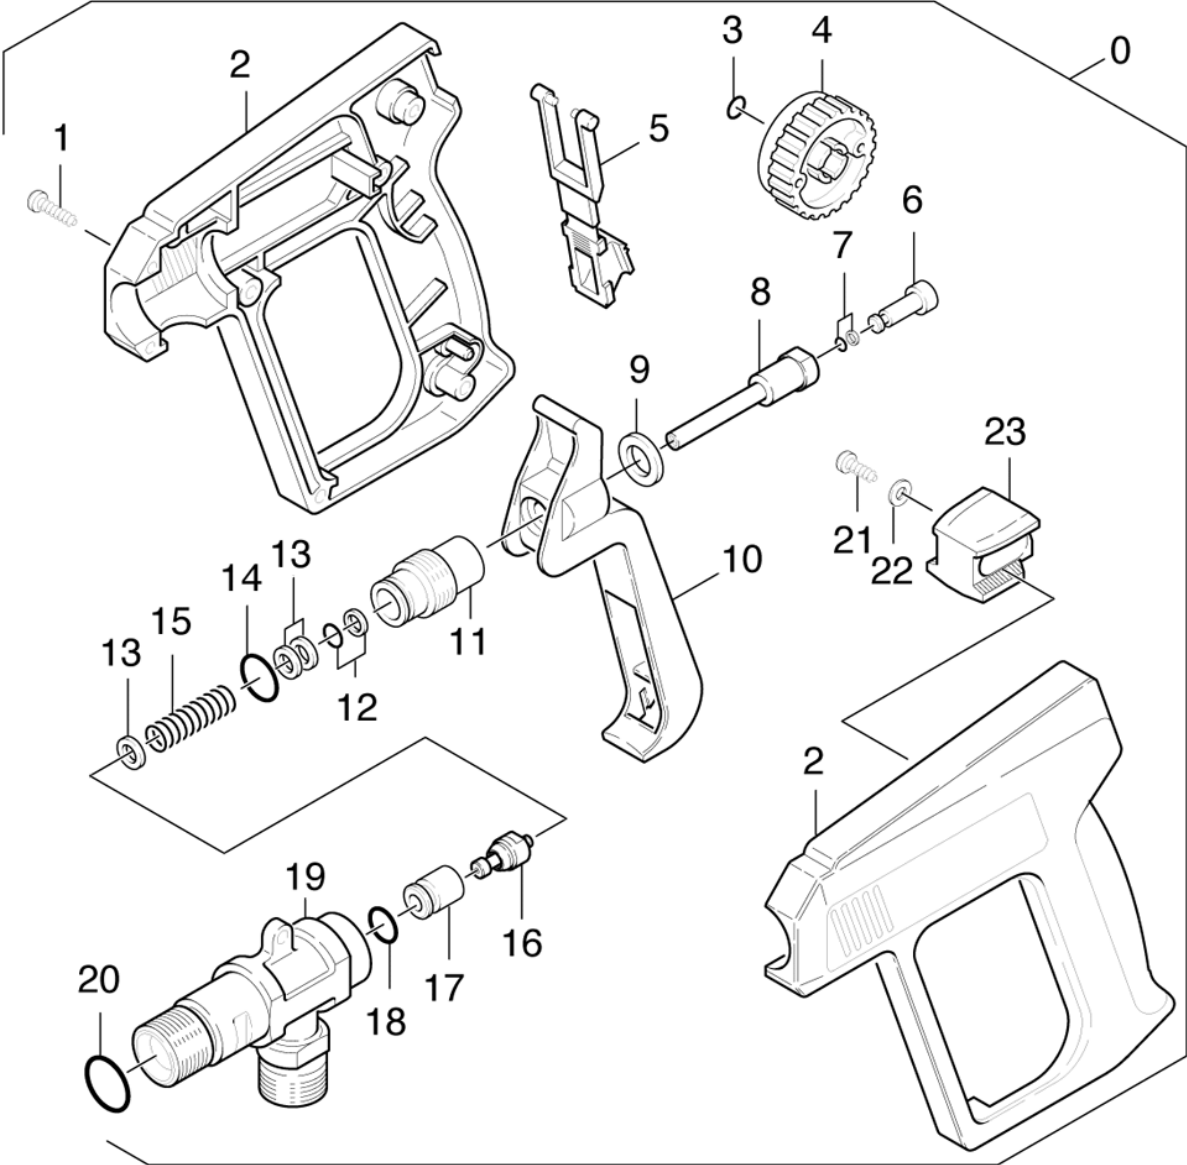

41 Hand trigger gun (01465950)

ET/VT	pos	Article no.	Description	Quantity	Selling Unit	from ser.nr.	up to ser.nr.
X-X	0	47750260	Hand trigger gun	1.000	ST	0000000000	0000000000
	1	73030960	Screw 4x22 -ST-10.9-R2R (IN6RD)	8.000	ST	0000000000	0000000000
	2	53211740	Handhold few	1.000	ST	0000000000	0000000000
	3	63621760	O-Ring seal 6,07x1,78	1.000	ST	0000000000	0000000000
	4	53220060	Hand wheel	1.000	ST	0000000000	0000000000
	5	50302830	Moulded part	1.000	ST	0000000000	0000000000
	6	55531180	Piston	1.000	ST	0000000000	0000000000
X-X	7	63624770	O-Ring seal complete 1ST.-R.	1.000	ST	0000000000	0000000000
	8	51070620	Bar	1.000	ST	0000000000	0000000000
	9	51152270	Washer	1.000	ST	0000000000	0000000000
	10	54810390	Lever	1.000	ST	0000000000	0000000000
	11	53051100	Shaped screw	1.000	ST	0000000000	0000000000
	12	63624680	O-Ring seal complete 1ST.-R.	1.000	ST	0000000000	0000000000
	13	51152600	Washer	3.000	ST	0000000000	0000000000
	14	63624780	O-Ring seal 12,42X 1,78	1.000	ST	0000000000	0000000000
	15	53321400	Helical spring	1.000	ST	0000000000	0000000000
X-X	16	45810490	Valve seat	1.000	ST	0000000000	0000000000
	17	51103480	Sleeve	1.000	ST	0000000000	0000000000
	18	63624790	O-Ring seal 7,59X 2,62	1.000	ST	0000000000	0000000000
	19	54270790	Manifold	1.000	ST	0000000000	0000000000
	20	63624960	O-Ring seal 17,12X 2,62-NBR 70	1.000	ST	0000000000	0000000000
	21	63030250	Oval head screw 4,2x16-St-vz	1.000	ST	0000000000	0000000000
	22	73120010	Washer 4 -200HV-A3E ISO 7089	1.000	ST	0000000000	0000000000
	23	50304590	Moulded part	1.000	ST	0000000000	0000000000
	100	28830140	HDS 1290 GUN KIT	1.000	ST	0000000000	0000000000