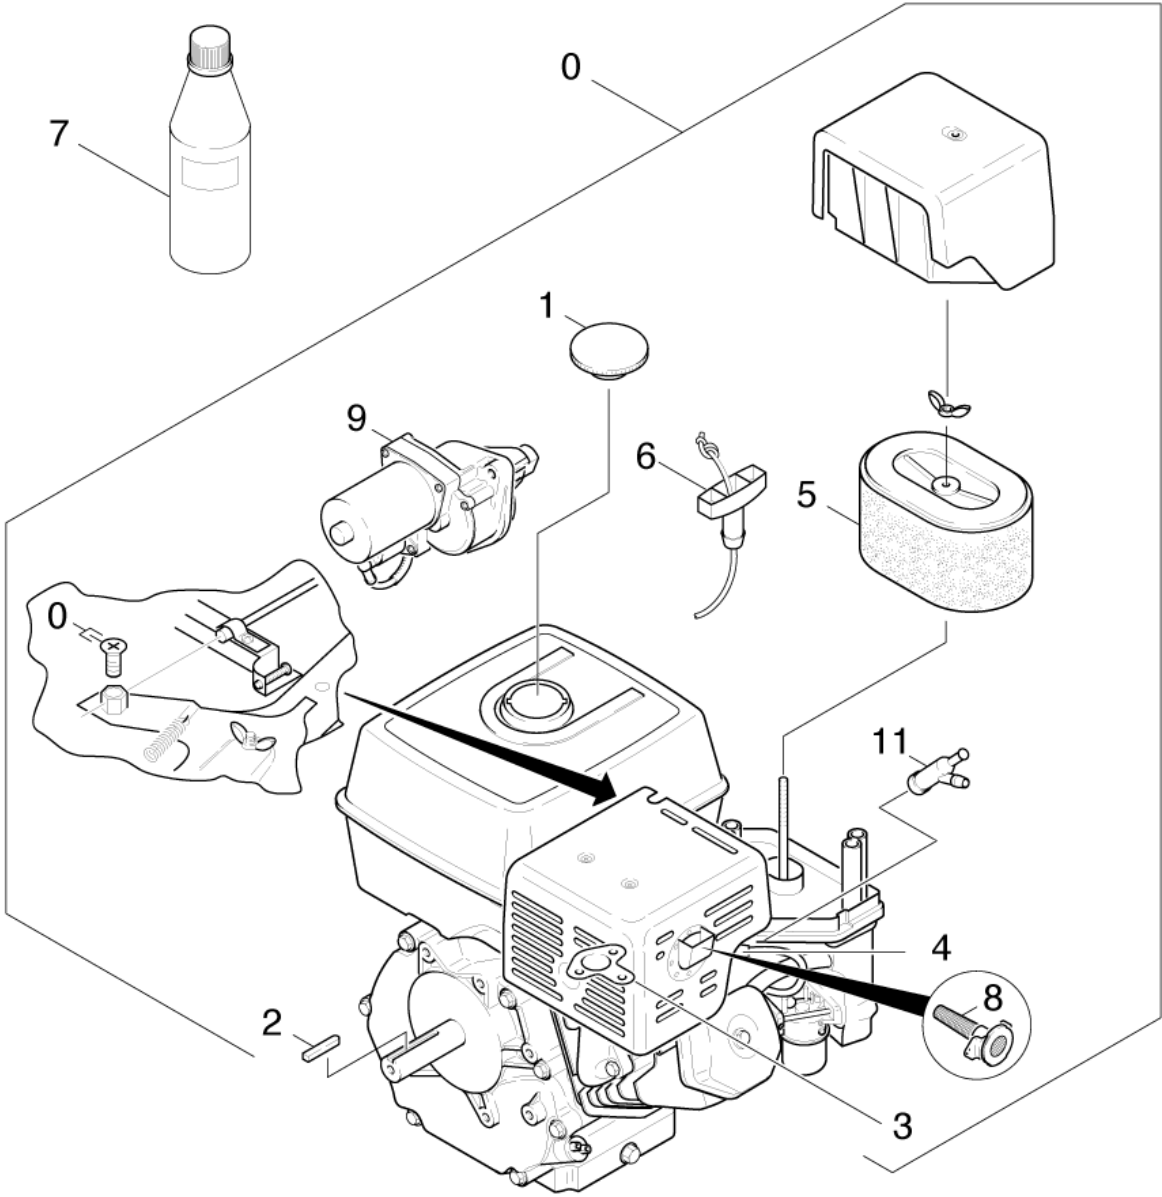

31 Individual parts (01119280)

ET/VT	pos	Article no.	Description	Quantity	Selling Unit	from ser.nr.	up to ser.nr.	Fußnotentext
	0	64915550	Gasoline engine 13PS	1.000	ST	0000000000	0000000000	
	1	64913470	Cap of a tank complete	1.000	ST	0000000000	0000000000	
	2	64915640	Parallel key	1.000	ST	0000000000	0000000000	
	3	64913480	Seal	1.000	ST	0000000000	0000000000	
X-	4	66180900	Ignition plug	1.000	ST	0000000000	0000000000	
	5	64913450	Air filter insert	1.000	ST	0000000000	0000000000	
	6	64913500	Starter rope complete	1.000	ST	0000000000	0000000000	
	7	62880500	Engine oil 1L	2.000	ST	0000000000	0000000000	MOTOR 1,1L
	8	66611900	Spark arrester	1.000	ST	0000000000	0000000000	
	9	64912380	Starter complete	1.000	ST	0000000000	0000000000	
	11	64915490	Spark plug connector	1.000	ST	0000000000	0000000000