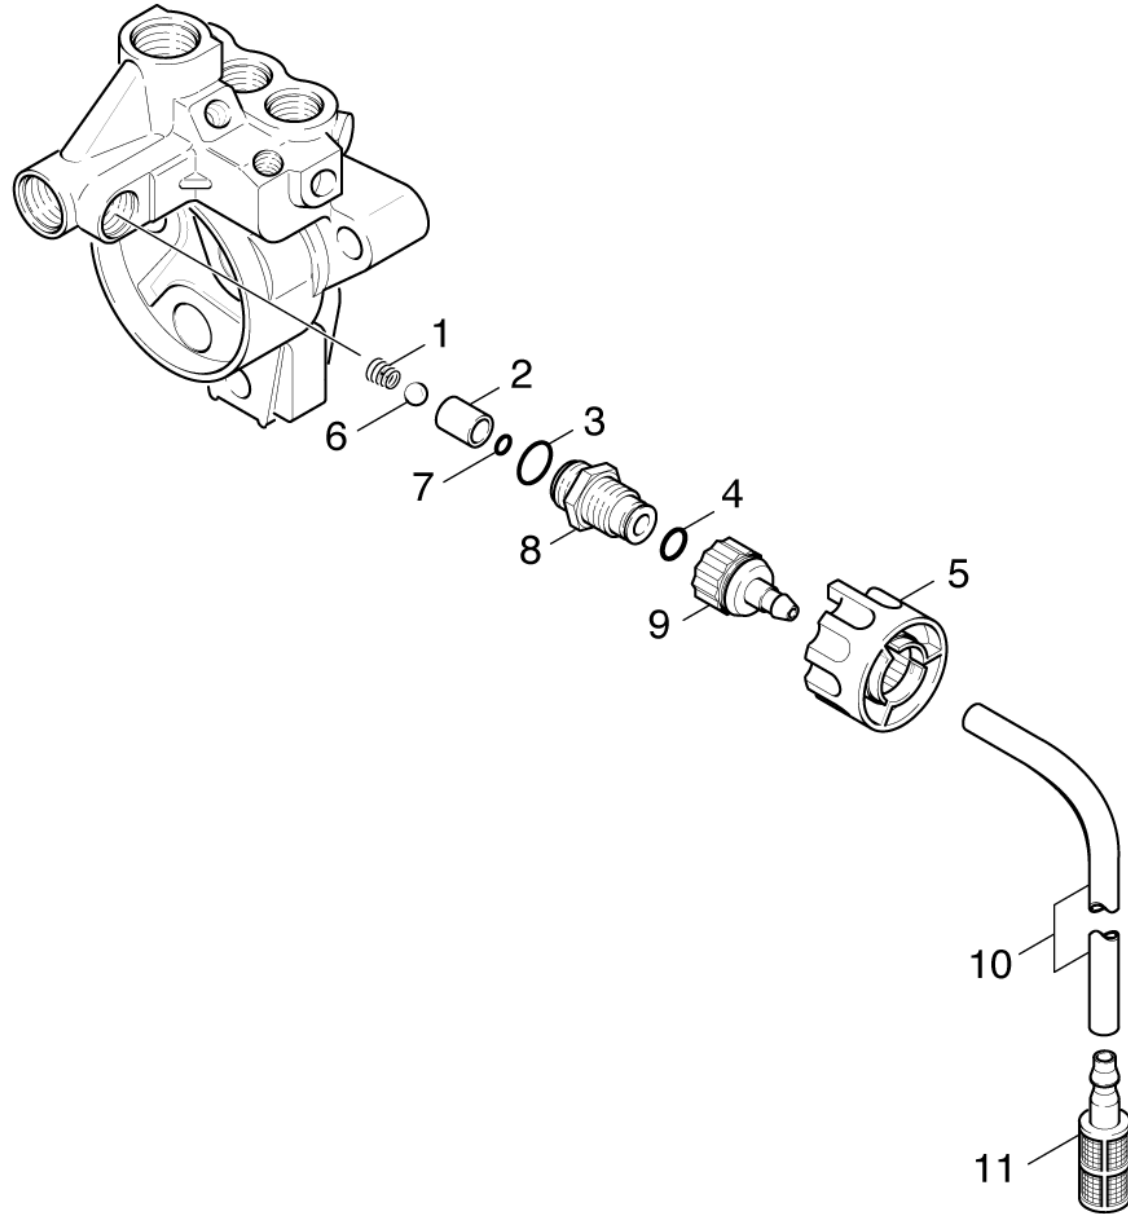

23 Cylinder head (01075290)

ET/VT	pos	Article no.	Description	Quantity	Selling Unit	from ser.nr.	up to ser.nr.
	1	55501790	Cylinder head	1.000	ST	0000000000	0000000000
	2	73030960	Screw 4x22 -ST-10.9-R2R (IN6RD)	2.000	ST	0000000000	0000000000
	3	73120720	Washer 4 -CuZn ISO 7092	1.000	ST	0000000000	0000000000
	4	63391200	Rubber buffer D20 H23	1.000	ST	0000000000	0000000000
	5	51081400	Pin plastics	1.000	ST	0000000000	0000000000
	6	73122810	Washer 4 -200HV-A2E ISO7093-1	1.000	ST	0000000000	0000000000
	7	73061220	Cylinder head screw M12x80- 8.8-A3E IS	3.000	ST	0000000000	0000000000
X-X	14	63625010	O-Ring seal 68,0 X 2,0-NBR 70	1.000	ST	0000000000	0000000000
	15	57691140	Nozzle insert only for replacement D2,2	1.000	ST	0000000000	0000000000
X-X	16	63621530	O-Ring seal 15,3 X 2,4-NBR 70	1.000	ST	0000000000	0000000000
X-X	17	63624810	O-Ring seal 14,0x2,0-NBR 80	1.000	ST	0000000000	0000000000
X-X	18	45802190	Valve complete	1.000	ST	0000000000	0000000000
	19	63623810	O-Ring seal 13,0x2,0	1.000	ST	0000000000	0000000000