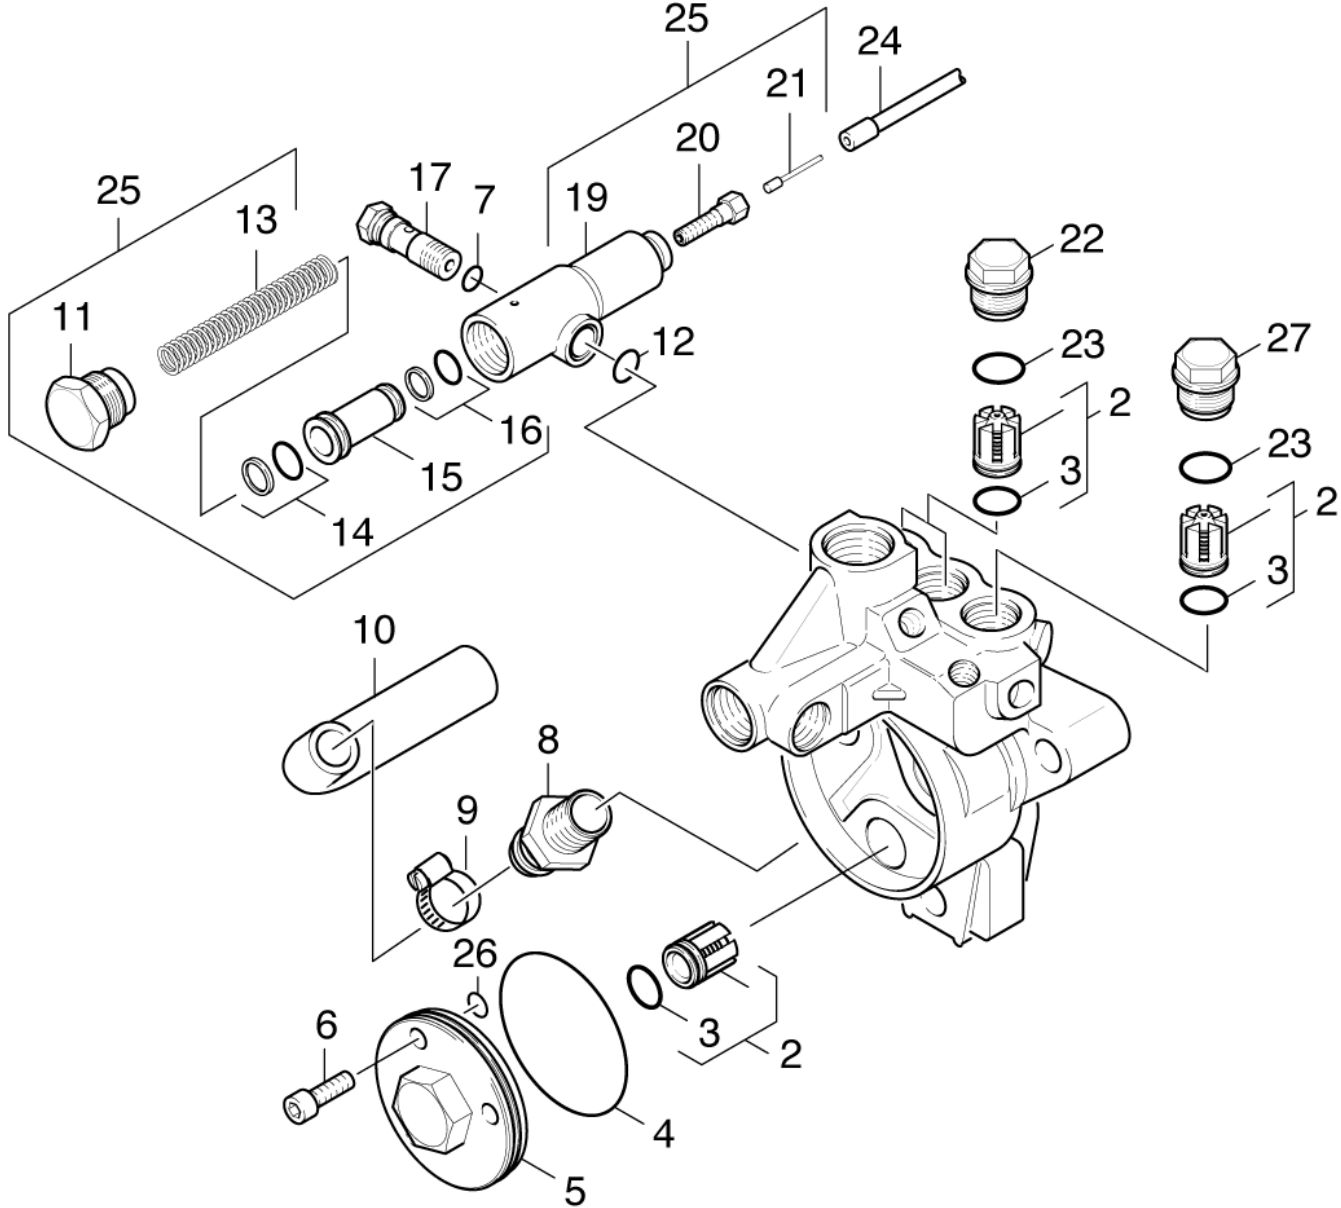

22 Speed control (01064660)

ET/VT	pos	Article no.	Description	Quantity	Selling Unit	from ser.nr.	up to ser.nr.
X-X	2	28849110	Valve (3 Stück)	1.000	ST	0000000000	0000000000
X-X	3	63624810	O-Ring seal 14,0x2,0-NBR 80	6.000	ST	0000000000	0000000000
X-X	4	63625010	O-Ring seal 68,0 X 2,0-NBR 70	1.000	ST	0000000000	0000000000
	5	50634660	Cover housing	1.000	ST	0000000000	0000000000
	6	73060620	Cylinder head screw M10x25 -8.8-A3E DIN	3.000	ST	0000000000	0000000000
	7	63623840	O-Ring seal 9,0 x 1,5	1.000	ST	0000000000	0000000000
	8	63886120	Hose stem R3/4"	1.000	ST	0000000000	0000000000
	9	63885480	Hose clip	1.000	ST	0000000000	0000000000
	10	54427470	Piece of tube	1.000	ST	0000000000	0000000000
	11	54110810	Screw plug	1.000	ST	0000000000	0000000000
X-X	12	63625270	O-Ring seal 12,0 X 1,5-NBR 70	1.000	ST	0000000000	0000000000
	13	53322320	Helical spring	1.000	ST	0000000000	0000000000
X-X	14	63626110	O-Ring seal complete	1.000	ST	0000000000	0000000000
	15	55532220	Piston	1.000	ST	0000000000	0000000000
X-X	16	63625750	O-Ring seal 12,42 KOMPL	1.000	ST	0000000000	0000000000
X-X	17	54040630	Hollow screw	1.000	ST	0000000000	0000000000
	19	50603350	Housing	1.000	ST	0000000000	0000000000
	20	64310540	Adjusting screw	1.000	ST	0000000000	0000000000
X-X	21	64310900	Strand 850MM	1.000	ST	0000000000	0000000000
X-X	22	55830900	Valve screw	3.000	ST	0000000000	0000000000
X-X	23	63621530	O-Ring seal 15,3 X 2,4-NBR 70	3.000	ST	0000000000	0000000000
X-X	24	64310550	Wire cage 720mm	1.000	ST	0000000000	0000000000
X-X	25	47410120	Speed control	1.000	ST	0000000000	0000000000
X-	26	63624020	O-Ring seal 11,0 X 1,3-NBR 70	3.000	ST	0000000000	0000000000