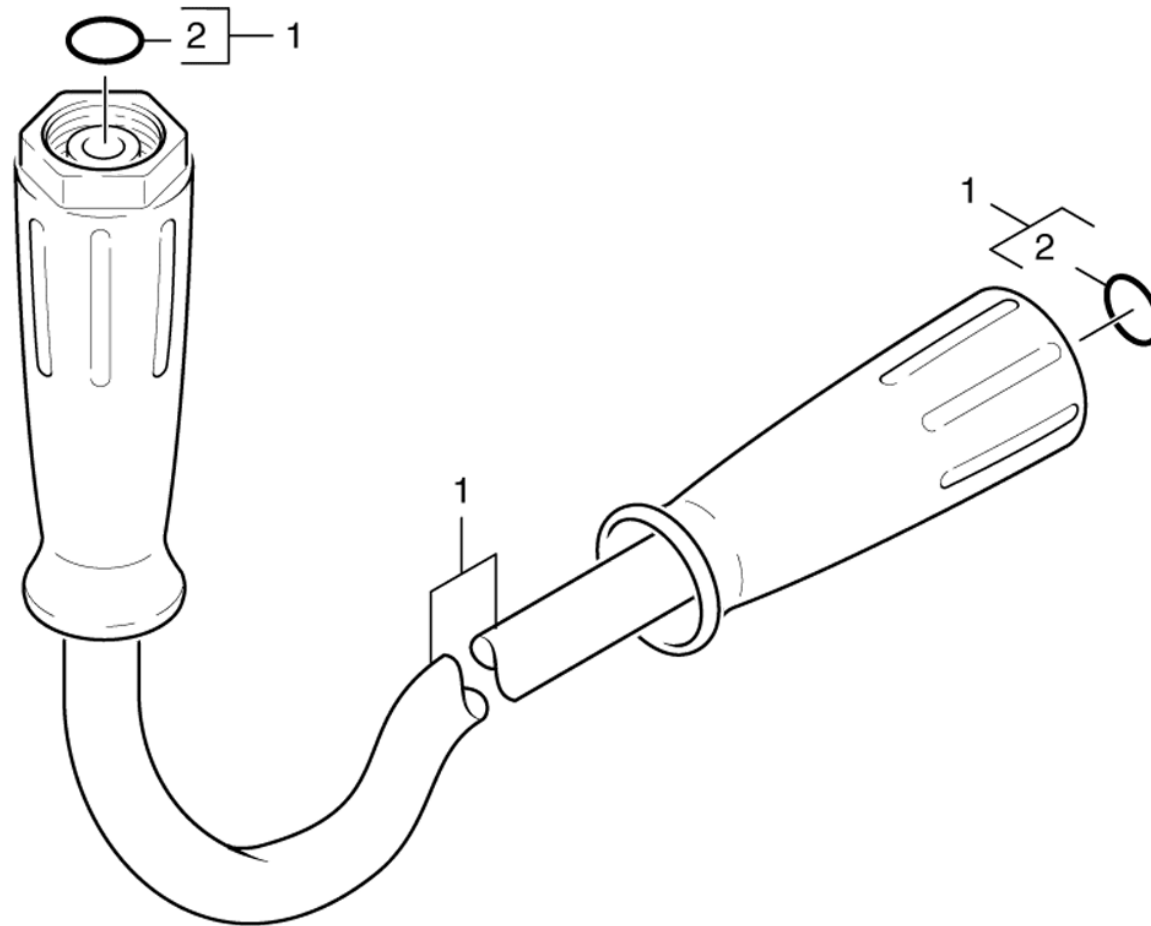

44 High pressure hose (01469650)

ET/VT	pos	Article no.	Description	Quantity	Selling Unit	from ser.nr.	up to ser.nr.
X-	1	63900100	High pressure hose rotatable DN 8	1.000	ST	0000000000	0000000000
	2	28802960	Spare part set O-Ring seal 5x	1.000	ST	0000000000	0000000000