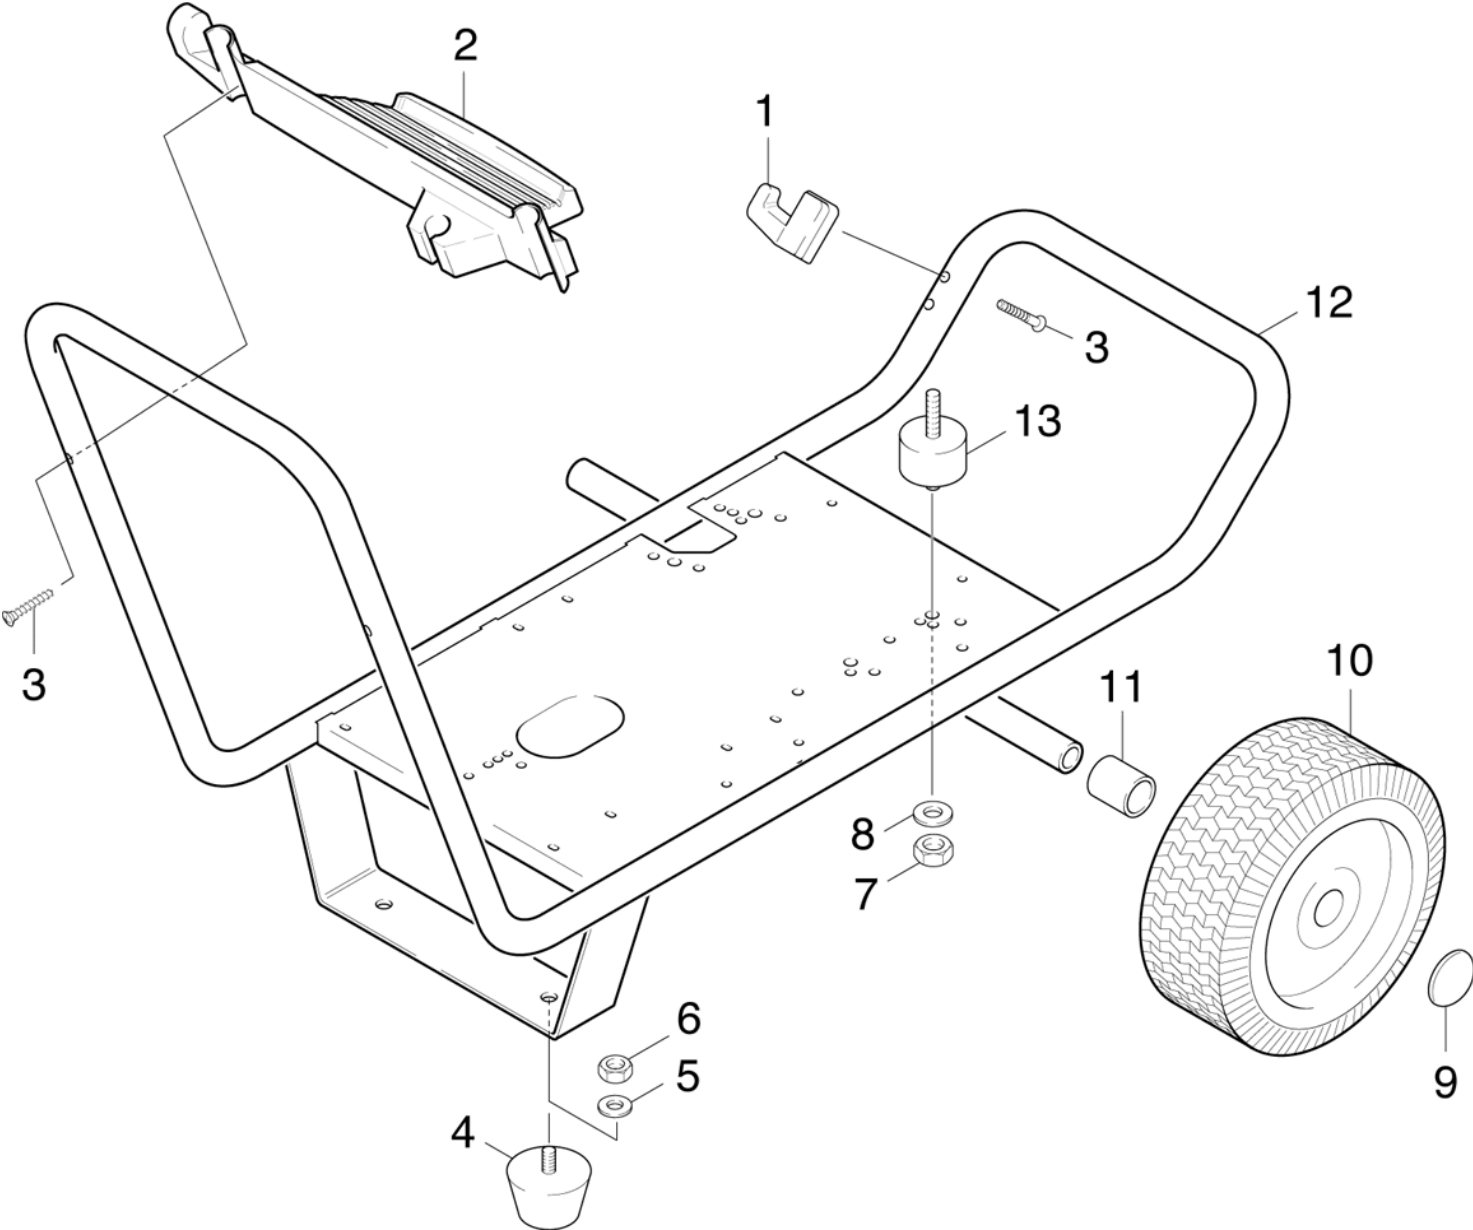

13 Base frame (01015910)

ET/VT	pos	Article no.	Description	Quantity	Selling Unit	from ser.nr.	up to ser.nr.
	1	50424560	Holder	1.000	ST	0000000000	0000000000
	2	53212730	Handhold	1.000	ST	0000000000	0000000000
	3	73033840	Sheet metal screw ST4,8X38,0-ST-A2S IS	4.000	ST	0000000000	0000000000
	4	63391000	Rubber buffer	2.000	ST	0000000000	0000000000
	5	73120040	Washer 8 -200HV-A3E ISO 7090	2.000	ST	0000000000	0000000000
	6	73115100	Hexagon nut M 8-8-A2E ISO 7040	2.000	ST	0000000000	0000000000
	7	73114230	Hexagon nut M10 -04-A2E ISO 10511	4.000	ST	0000000000	0000000000
	8	73120050	Washer 10-200HV-A3E ISO 7090	4.000	ST	0000000000	0000000000
X-X	9	63431370	Quick-fastener	2.000	ST	0000000000	0000000000
	10	64351370	Wheel 13X5.00-6	2.000	ST	0000000000	0000000000
	11	51104130	Sleeve	2.000	ST	0000000000	0000000000
	12	77779990	Stockpiling discontinued	1.000	ST	0000000000	0000000000
X-	13	63390750	Rubber buffer D50X30	4.000	ST	0000000000	0000000000