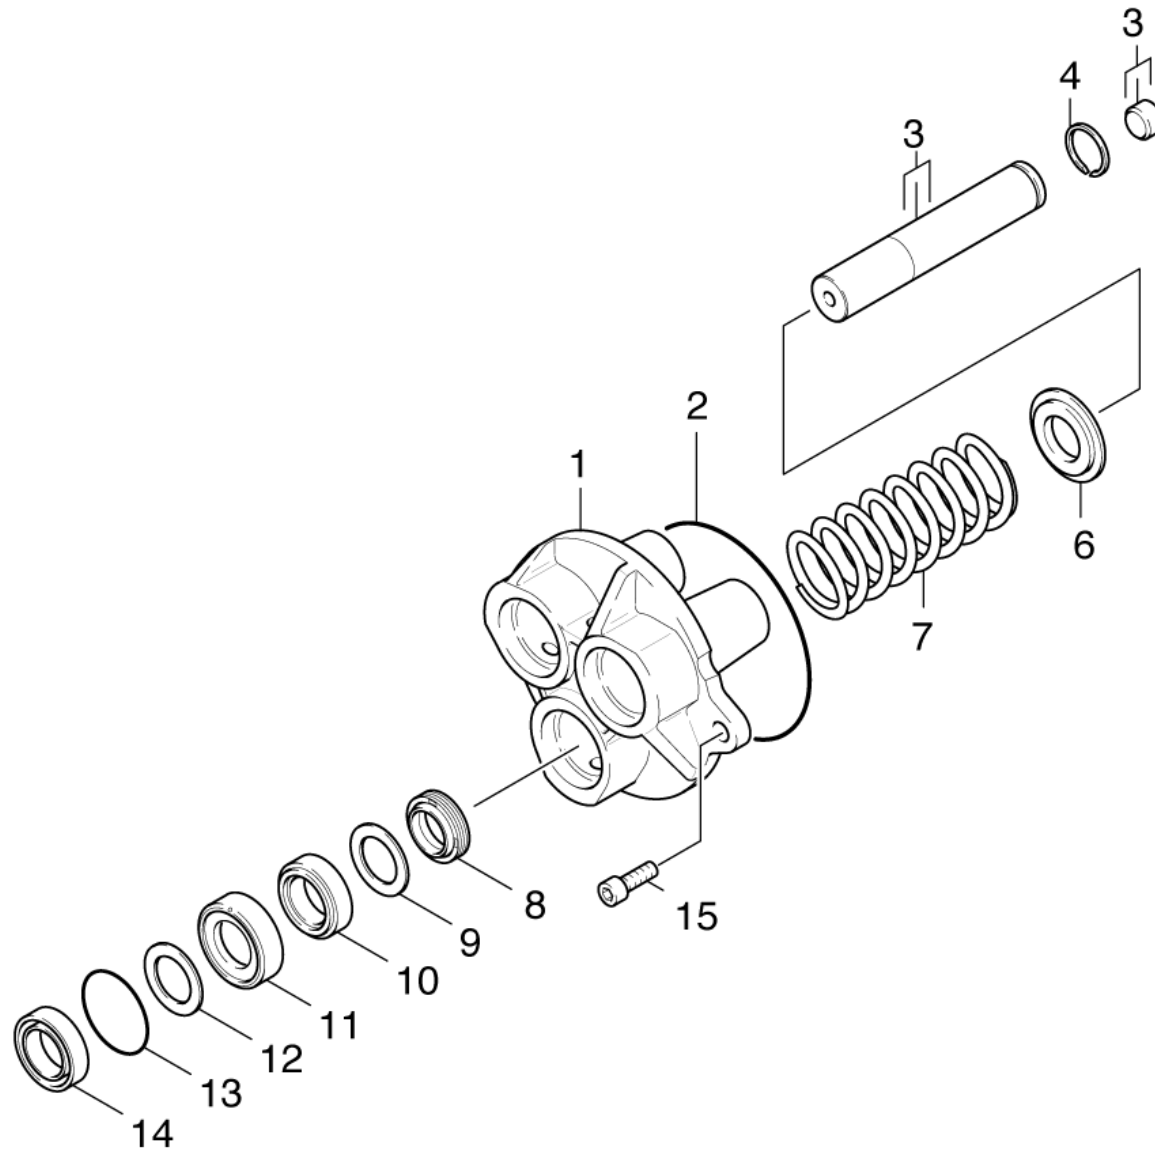

25 Piston (01075300)

ET/VT	pos	Article no.	Description	Quantity	Selling Unit	from ser.nr.	up to ser.nr.
	1	50602610	Housing	1.000	ST	0000000000	0000000000
X-X	2	63624480	O-Ring seal 100,0 X 1,78	1.000	ST	0000000000	0000000000
X-X	3	45531050	Piston	3.000	ST	0000000000	0000000000
	4	64723310	Snap ring 20	3.000	ST	0000000000	0000000000
	6	51152890	Washer	3.000	ST	0000000000	0000000000
	7	53321500	Helical spring	3.000	ST	0000000000	0000000000
X-X	8	63650520	Grooved ring 20X28X6/8	3.000	ST	0000000000	0000000000
X-X	9	51152550	Washer	3.000	ST	0000000000	0000000000
X-X	10	63650530	Compact seal 20X30X6	3.000	ST	0000000000	0000000000
X-X	11	51121810	Bush	3.000	ST	0000000000	0000000000
X-X	12	51152240	Washer	3.000	ST	0000000000	0000000000
X-X	13	63624840	O-Ring seal 34,65X 1,78	3.000	ST	0000000000	0000000000
X-X	14	63653300	Grooved ring	3.000	ST	0000000000	0000000000
	15	73060420	Cylinder head screw M8x25 -8.8-A2E ISO4	2.000	ST	0000000000	0000000000