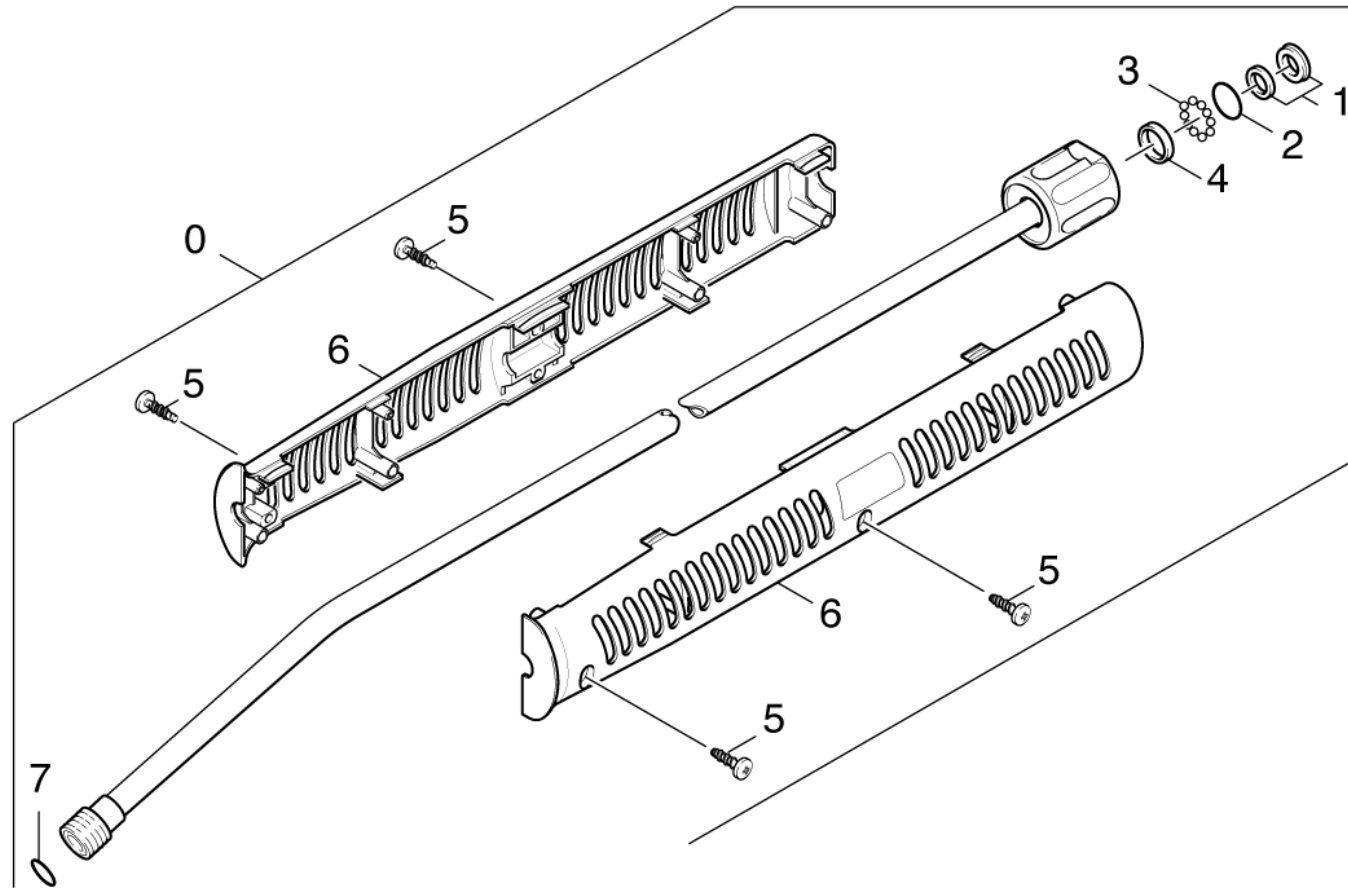

43 Jet pipe (01463830)

ET/VT	pos	Article no.	Description	Quantity	Selling Unit	from ser.nr.	up to ser.nr.
X-X	0	47606600	Jet pipe packaged only for replacement	1.000	ST	0000000000	0000000000
X-X	1	63625320	Grooved ring complete 1ST.R.	1.000	ST	0000000000	0000000000
	2	63625240	O-Ring seal 17,0 X 1,5	1.000	ST	0000000000	0000000000
	3	74019210	Sphere 4 G20 -1.4034 DIN 5401	12.000	ST	0000000000	0000000000
	4	63625290	Joint ring 12x1,5	1.000	ST	0000000000	0000000000
	5	63030250	Oval head screw 4,2x16-St-vz	2.000	ST	0000000000	0000000000
	6	53211500	HANDLE (PART NO=ONE HALF)	2.000	ST	0000000000	0000000000
	7	28802960	Spare part set O-Ring seal 5x	1.000	ST	0000000000	0000000000