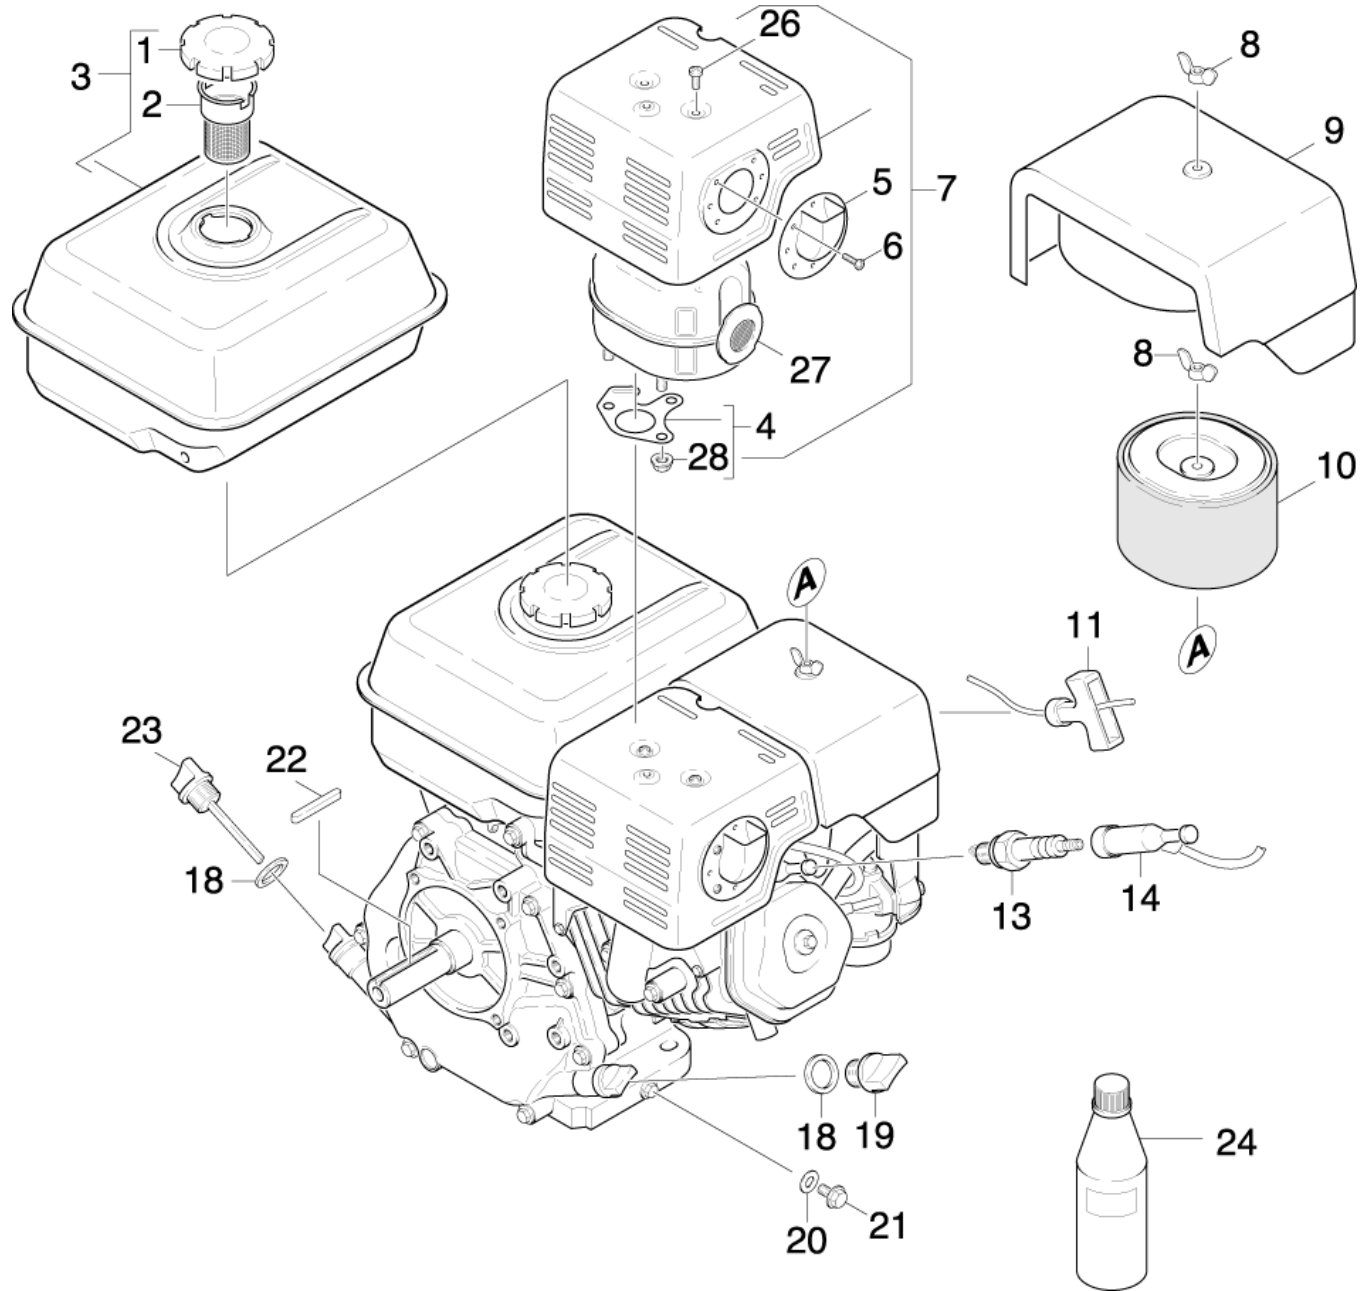

31 Motor

POS	Article no.	Description	Quantity	Unit
1	6.491-347.0	Cap of a tank complete	1.000	ST
2	7.777-999.0	Stockpiling discontinued	1.000	ST
3	9.194-501.0	Tank	1.000	ST
4	6.491-348.0	Seal	1.000	ST
5	9.194-509.0	Cover exhaust	1.000	ST
6	9.194-518.0	Screw M4X6	1.000	ST
7	9.194-507.0	Exhaust complete	1.000	ST
8	9.194-522.0	Wing nut	1.000	ST
9	9.194-499.0	Cover blower	1.000	ST
10	6.491-345.0	Air filter insert	1.000	ST
11	6.491-350.0	Starter rope complete	1.000	ST
13	6.618-090.0	Ignition plug	1.000	ST
14	9.194-514.0	Spark plug connector	1.000	ST
18	9.194-496.0	Joint ring	2.000	ST
19	9.194-495.0	DRAIN SCREW	1.000	ST
20	9.194-526.0	Washer	1.000	ST
21	9.194-520.0	Bolt	1.000	ST
22	6.491-176.0	Parallel key 6,3X36	1.000	ST
23	9.194-492.0	Oil level gauge	1.000	ST
24	6.288-050.0	Engine oil 1L	1.000	ST
26	9.194-516.0	SCREW,TAPPING 4X6 GX160 MUFFLE	1.000	ST
27	9.194-505.0	Exhaust	1.000	ST
28	9.194-524.0	Nut	1.000	ST