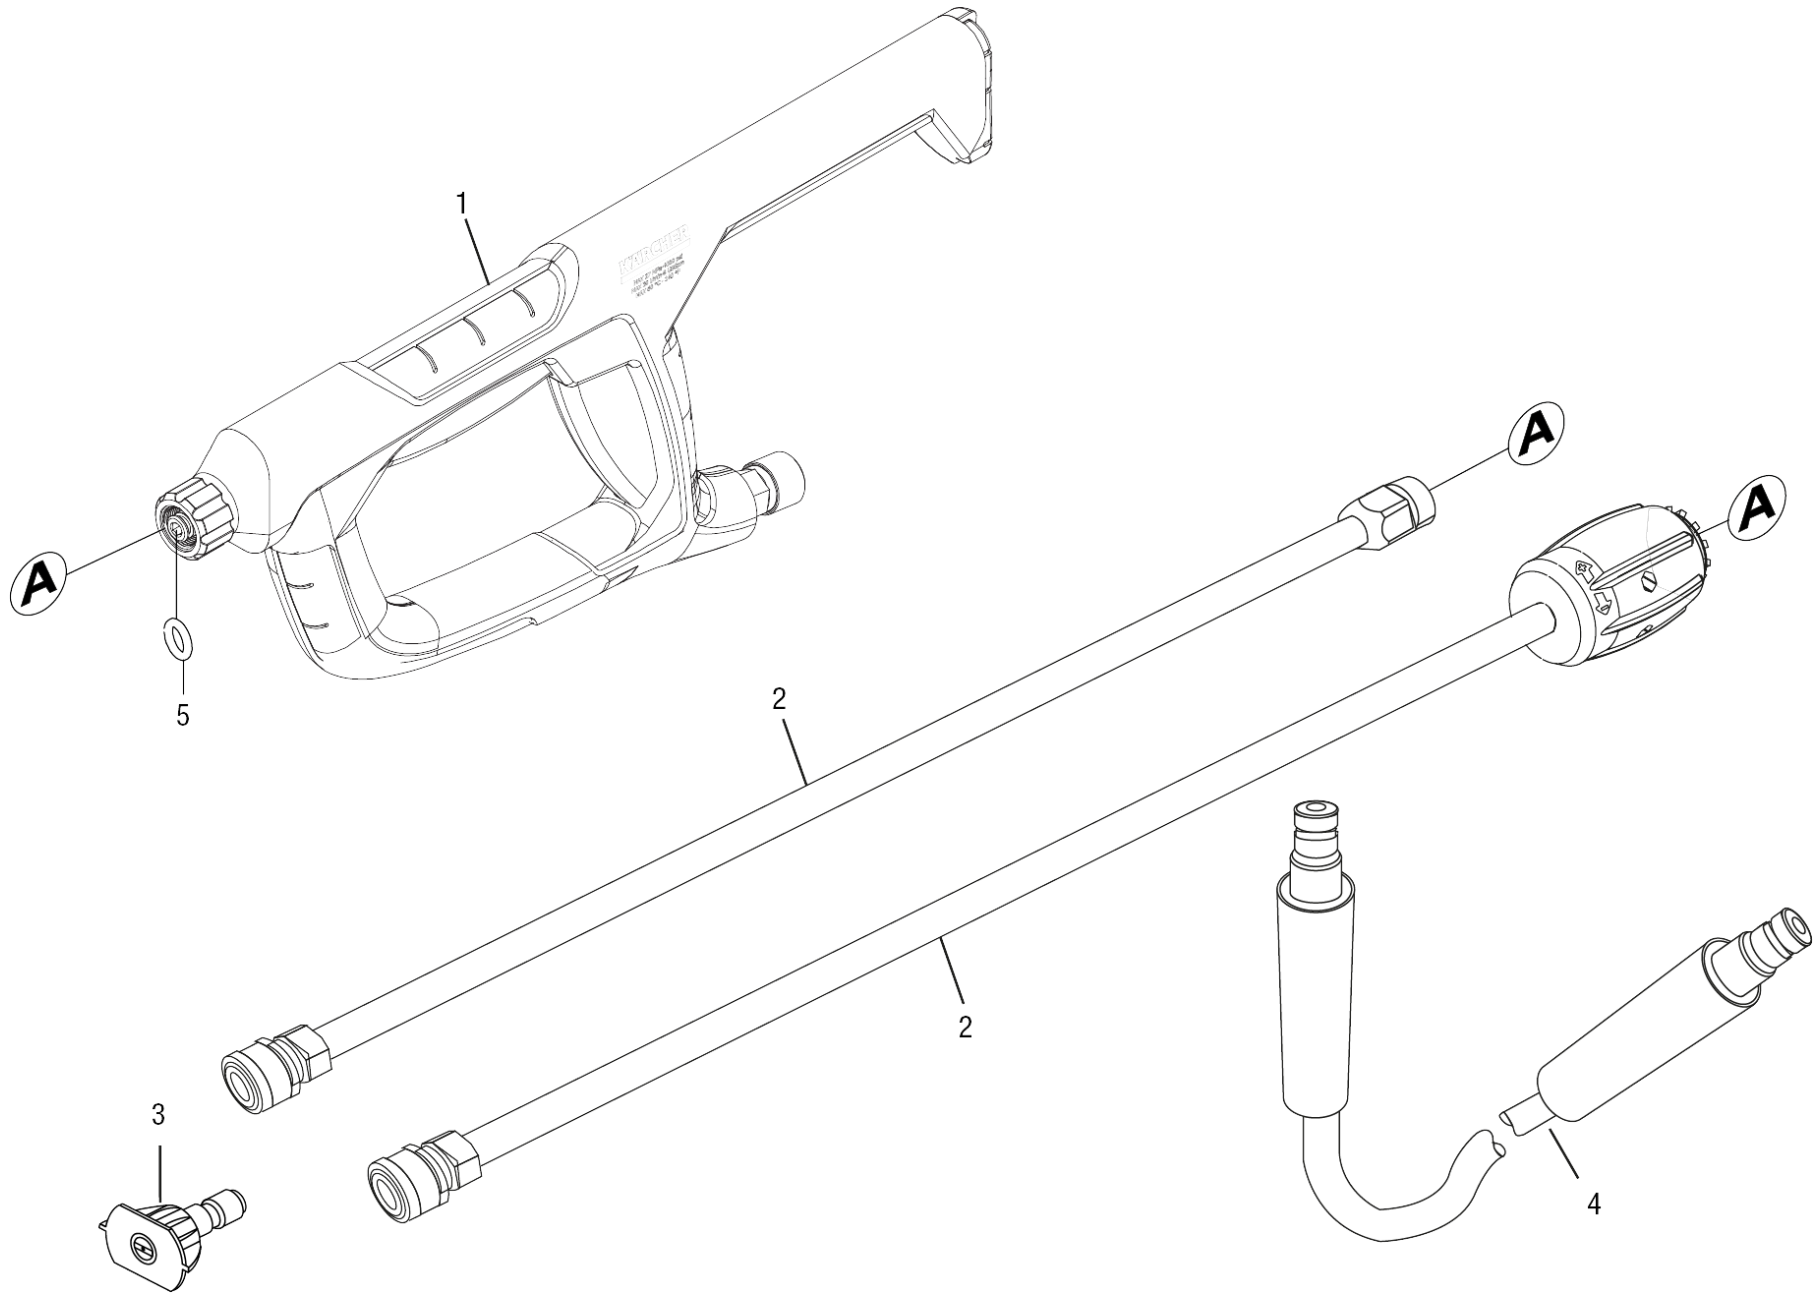

## 31 Motor

POS	Article no.	Description	Quantity	Unit
1	6.491-347.0	Cap of a tank complete	1.000	ST
2	7.777-999.0	Stockpiling discontinued	1.000	ST
3	9.194-501.0	Tank	1.000	ST
4	6.491-348.0	Seal	1.000	ST
5	9.194-509.0	Cover exhaust	1.000	ST
6	9.194-518.0	Screw M4X6	1.000	ST
7	9.194-507.0	Exhaust complete	1.000	ST
8	9.194-522.0	Wing nut	1.000	ST
9	9.194-499.0	Cover blower	1.000	ST
10	6.491-345.0	Air filter insert	1.000	ST
11	6.491-350.0	Starter rope complete	1.000	ST
13	6.618-090.0	Ignition plug	1.000	ST
14	9.194-514.0	Spark plug connector	1.000	ST
18	9.194-496.0	Joint ring	2.000	ST
19	9.194-495.0	DRAIN SCREW	1.000	ST
20	9.194-526.0	Washer	1.000	ST
21	9.194-520.0	Bolt	1.000	ST
22	6.491-176.0	Parallel key 6,3X36	1.000	ST
23	9.194-492.0	Oil level gauge	1.000	ST
24	6.288-050.0	Engine oil 1L	1.000	ST
26	9.194-516.0	SCREW,TAPPING 4X6 GX160 MUFFLE	1.000	ST
27	9.194-505.0	Exhaust	1.000	ST
28	9.194-524.0	Nut	1.000	ST