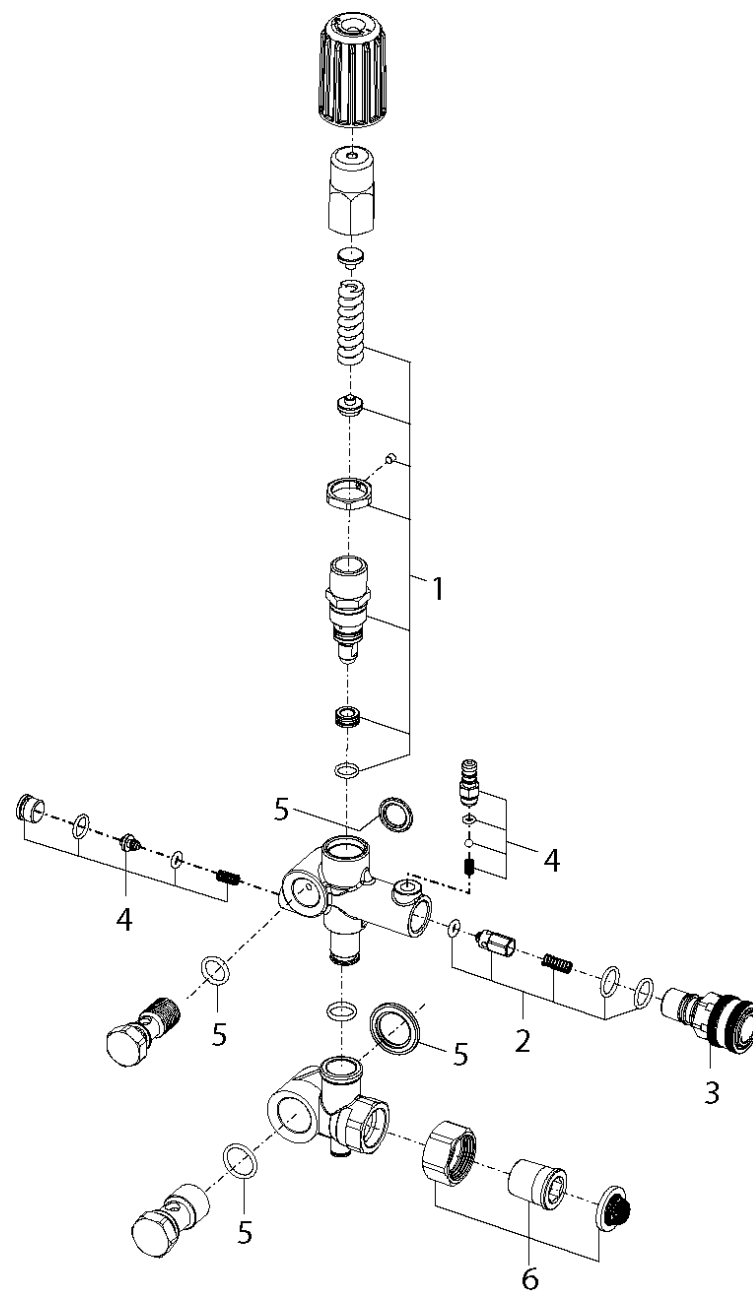

22 UNLOADER VALVE

POS	Article no.	Description	Quantity	Unit	Foot note text
1	8.754-457.0	KIT, UNLOADER, STEM REPAIR	1.000	ST	ARTICLE ONLY AVAILABLE AT KNA
2	8.754-458.0	KIT, UNLOADER CHECK VALVE	1.000	ST	ARTICLE ONLY AVAILABLE AT KNA
3	8.754-459.0	KIT, UNLOADER OUTLET FITTING(1506.5A)	1.000	ST	ARTICLE ONLY AVAILABLE AT KNA
4	8.754-460.0	KIT, UNLOADER EZ/CHEMICAL VALVE	1.000	ST	ARTICLE ONLY AVAILABLE AT KNA
5	8.754-461.0	KIT, UNLOADER FLAT SEALS	1.000	ST	ARTICLE ONLY AVAILABLE AT KNA
6	8.754-549.0	KIT, UNLOADER OUTLET FITTING, 1508A	1.000	ST	ARTICLE ONLY AVAILABLE AT KNA