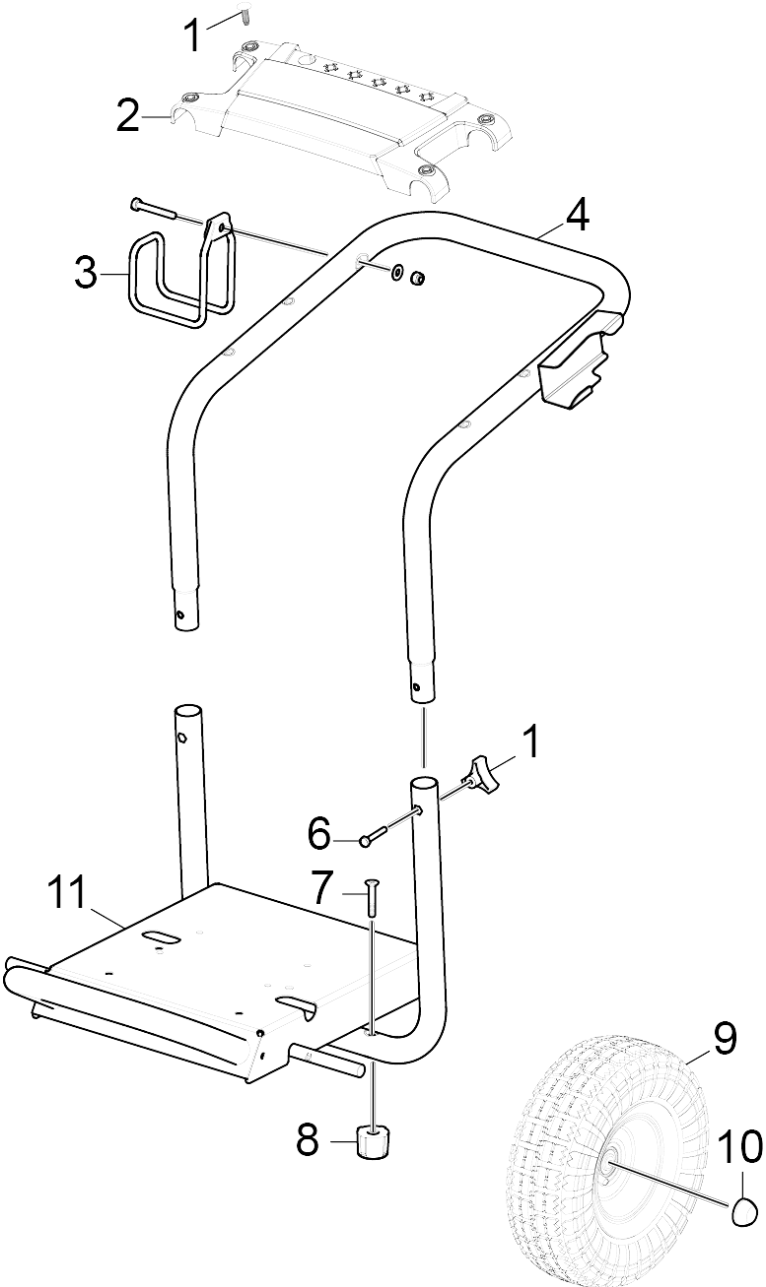

## **Spare parts list**

(1.107-278.0) G 3800 OHT

## Table of contents

---

G 3800 OHT (1.107-278.0)	3
10 SPARE PARTS LIST, G 3800 OHT	4
10 FRAME	5
20 PUMP SET	7
21 PISTON	8
22 UNLOADER VALVE	10
23 PUMP-UNLOADER VALVE	12
30 Motor	14
31 Motor	15
32 Transmission	17
40 ACCESSORIES	19

G 3800 OHT (1.107-278.0)

---

POS	Description	Quantity	Unit
10	SPARE PARTS LIST, G 3800 OHT	1.000	ST

---

10 SPARE PARTS LIST, G 3800 OHT

POS	Description	Quantity	Unit
10	FRAME	1.000	ST
20	PUMP SET	1.000	ST
30	Motor	1.000	ST
40	ACCESSORIES	1.000	ST

10 FRAME

POS	Article no.	Description	Quantity	Unit	Foot note text
1	9.196-049.0	Nylon Rivet	4.000	ST	ARTICLE ONLY AVAILABLE AT KNA
2	9.134-022.0	Name plate	1.000	ST	ARTICLE ONLY AVAILABLE AT KNA
3	8.923-212.0	HOSE HANGER WELD ASSY, UNIVERSAL	1.000	ST	ARTICLE ONLY AVAILABLE AT KNA
4	8.923-199.0	ASSY HOLDER, HANDLE TITANIUM	1.000	ST	ARTICLE ONLY AVAILABLE AT KNA
5	9.182-353.0	KNOB 1/4"-20,3PT. STAR	2.000	ST	ARTICLE ONLY AVAILABLE AT KNA
6	9.196-307.0	1/4-20 x 1-1/2 GR 2 HEX BOLT ZINC	2.000	ST	ARTICLE ONLY AVAILABLE AT KNA
7	9.802-714.0	BOLT, 5/16" X 1-3/4", NC HH	2.000	ST	ARTICLE ONLY AVAILABLE AT KNA
8	9.183-411.0	Rubber buffer	2.000	ST	ARTICLE ONLY AVAILABLE AT KNA
9	8.754-186.0	QH WHEEL ASSY, 10" GRAY STEEL RIM W/TUB	2.000	ST	ARTICLE ONLY AVAILABLE AT KNA
10	9.182-506.0	CAP BLACK PLASTIC,5/8"FASTENER	2.000	ST	ARTICLE ONLY AVAILABLE AT KNA
11	8.923-210.0	GROUP, FRAME O TITANIUM	1.000	ST	ARTICLE ONLY AVAILABLE AT KNA