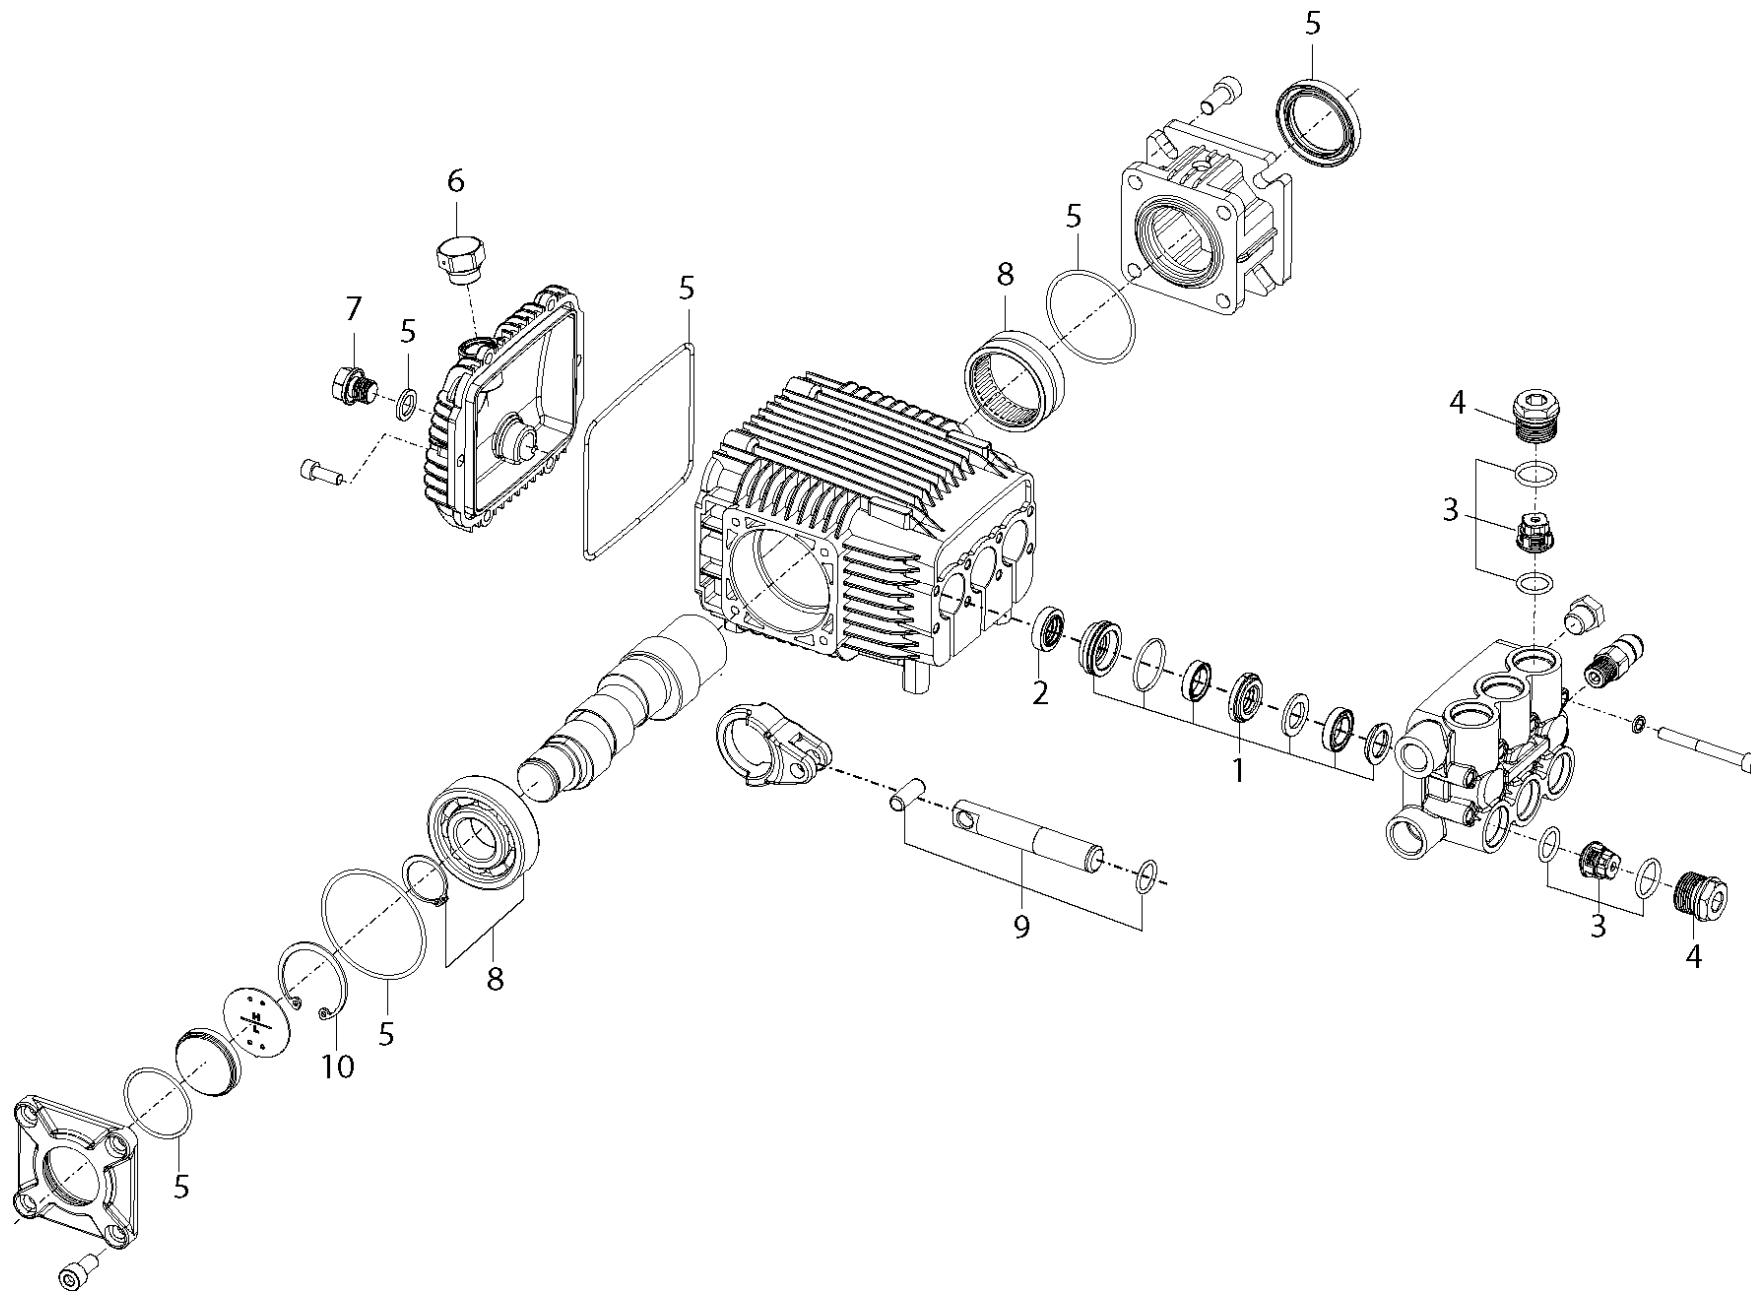

21 PISTON

POS	Article no.	Description	Quantity	Unit	Remark	Foot note text
1	8.754-462.0	KIT, PUMP SEAL, HIGH/LOW PRESSURE	1.000	ST		ARTICLE ONLY AVAILABLE AT KNA
2	8.754-463.0	KIT, PUMP OIL SEALS	1.000	ST		ARTICLE ONLY AVAILABLE AT KNA
3	8.754-550.0	KIT, PUMP CHECK VALVES, 1508A	1.000	ST	G 3500 OCT MODEL	ARTICLE ONLY AVAILABLE AT KNA
3	8.754-464.0	KIT, PUMP CHECK VALVES(1506.5A)	1.000	ST	G 3200 OCT MODEL	ARTICLE ONLY AVAILABLE AT KNA
4	8.754-465.0	KIT, CHECK VALVE CAPS	1.000	ST		ARTICLE ONLY AVAILABLE AT KNA
5	8.754-466.0	KIT, PUMP O-RINGS	1.000	ST		ARTICLE ONLY AVAILABLE AT KNA
6	8.754-467.0	KIT, OIL DIP STICK	1.000	ST		ARTICLE ONLY AVAILABLE AT KNA
7	8.754-468.0	KIT, OIL DRAIN CAP	1.000	ST		ARTICLE ONLY AVAILABLE AT KNA
8	8.754-469.0	KIT, PUMP BEARINGS	1.000	ST		ARTICLE ONLY AVAILABLE AT KNA
9	8.754-470.0	KIT, PUMP PISTONS	1.000	ST		ARTICLE ONLY AVAILABLE AT KNA
10	8.754-472.0	KIT, LOCK RETAINER	1.000	ST		ARTICLE ONLY AVAILABLE AT KNA