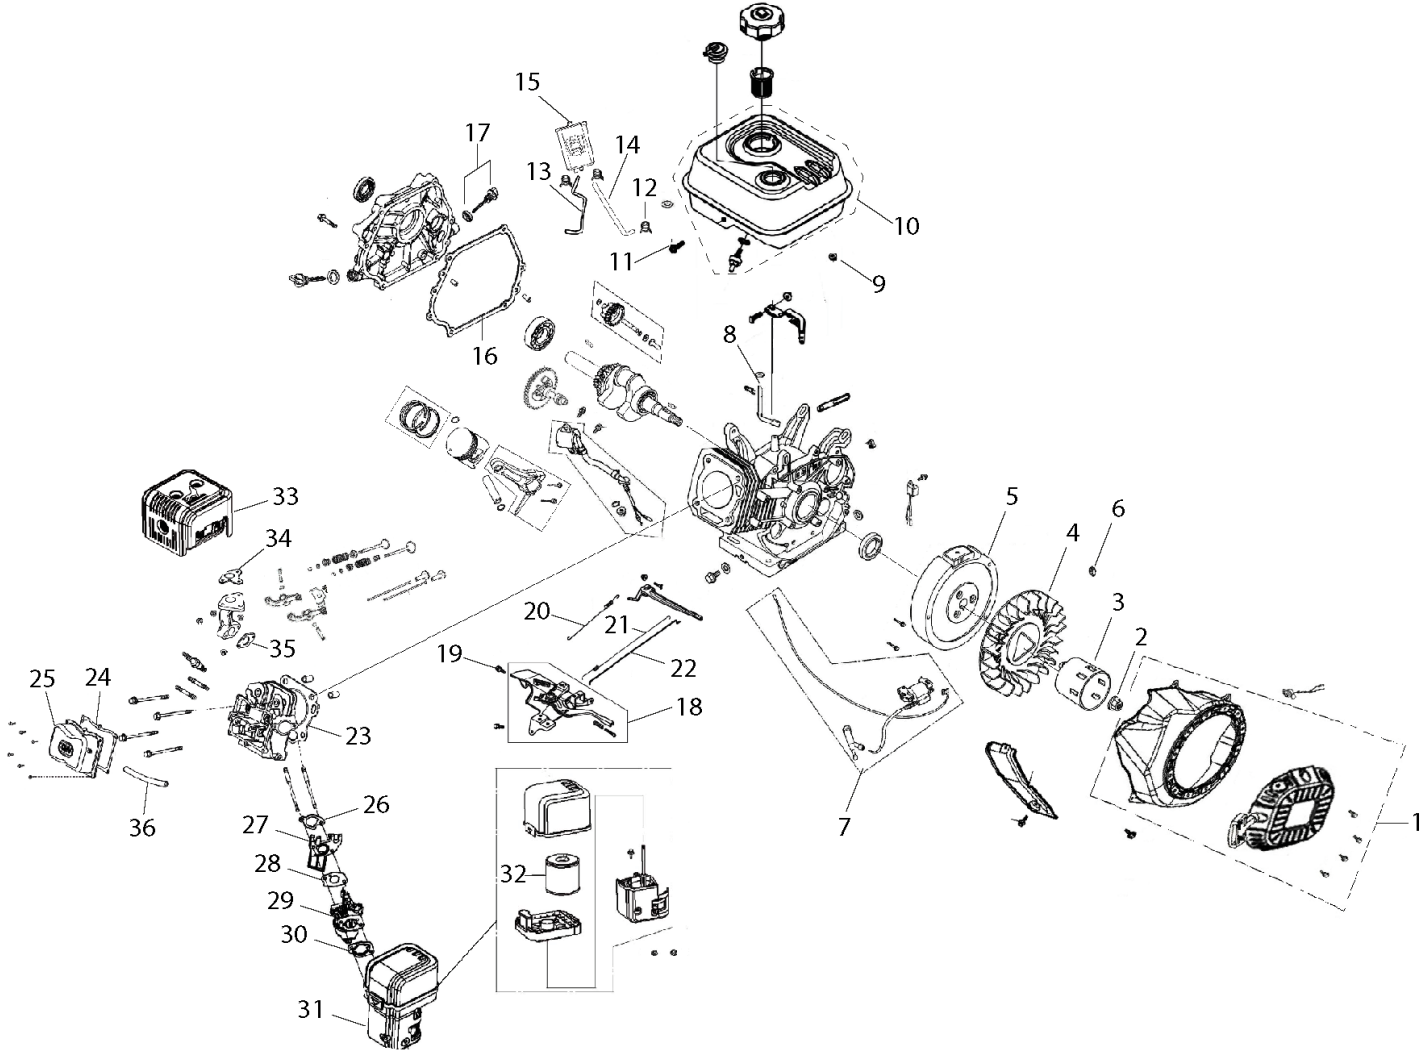

30 MOTOR

Pos	Material #	Name	Qty.	Unit	Footnote text
1	8.754-412.0	RECOIL STARTER COMP.	1.000	ST	ARTICLE ONLY AVAILABLE AT KNA
2	8.754-418.0	NUT SPECIAL, 16MM	1.000	ST	ARTICLE ONLY AVAILABLE AT KNA
3	8.754-413.0	PULLY, STARTER	1.000	ST	ARTICLE ONLY AVAILABLE AT KNA
4	8.754-392.0	COOLING FAN	1.000	ST	ARTICLE ONLY AVAILABLE AT KNA
5	8.754-414.0	FLYWHEEL COMP	1.000	ST	ARTICLE ONLY AVAILABLE AT KNA
6	8.754-421.0	GROMMET, CORD	1.000	ST	ARTICLE ONLY AVAILABLE AT KNA
7	8.754-415.0	COIL ASSY. , IGNITION	1.000	ST	ARTICLE ONLY AVAILABLE AT KNA
8	8.754-402.0	ARM, GOVERNOR	1.000	ST	ARTICLE ONLY AVAILABLE AT KNA
9	8.754-417.0	NUT FLANGE	1.000	ST	ARTICLE ONLY AVAILABLE AT KNA
10	8.754-398.0	TANK COMP. , FUEL	1.000	ST	ARTICLE ONLY AVAILABLE AT KNA
11	8.754-416.0	BOLT, FLANGE, 8X25	1.000	ST	ARTICLE ONLY AVAILABLE AT KNA
12	8.754-422.0	LOOP, TUBE	1.000	ST	ARTICLE ONLY AVAILABLE AT KNA
13	8.754-410.0	FUEL LINE, CARB CANISTER	1.000	ST	ARTICLE ONLY AVAILABLE AT KNA
14	8.754-411.0	FUEL LINE, CARB CANISTER	1.000	ST	ARTICLE ONLY AVAILABLE AT KNA
15	8.754-409.0	CARBON CANISTER ASSY	1.000	ST	ARTICLE ONLY AVAILABLE AT KNA
16	8.754-388.0	GASKET, CRANKCASE COVER	1.000	ST	ARTICLE ONLY AVAILABLE AT KNA
17	8.754-387.0	CAP ASSY	1.000	ST	ARTICLE ONLY AVAILABLE AT KNA
18	8.754-403.0	CONTROL ASSY.	1.000	ST	ARTICLE ONLY AVAILABLE AT KNA
19	8.754-419.0	NUT, FLANGE M6	1.000	ST	ARTICLE ONLY AVAILABLE AT KNA
20	8.754-400.0	SPRING, CABLE RETURN	1.000	ST	ARTICLE ONLY AVAILABLE AT KNA
21	8.754-401.0	SPRING, THROTTLE RETURN	1.000	ST	ARTICLE ONLY AVAILABLE AT KNA
22	8.754-399.0	ROD, GOVERNOR	1.000	ST	ARTICLE ONLY AVAILABLE AT KNA
23	8.754-389.0	GASKET, CYLINDER	1.000	ST	ARTICLE ONLY AVAILABLE AT KNA
24	8.754-391.0	PACKING, HEAD COVER	1.000	ST	ARTICLE ONLY AVAILABLE AT KNA
25	8.754-390.0	COVER COMP. HEAD	1.000	ST	ARTICLE ONLY AVAILABLE AT KNA