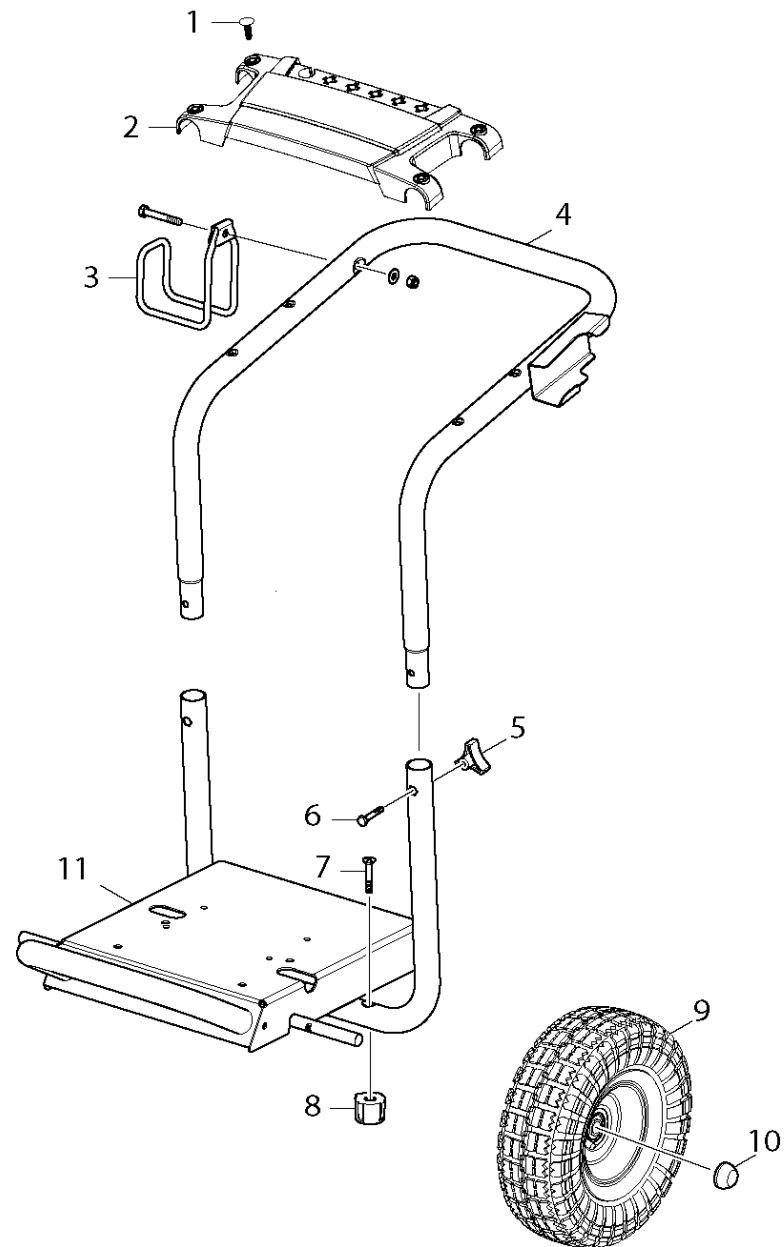

Spare parts list
(8.923-381.0) SPARE PART LIST KÄRCHER PRO SERIES

Table of contents

SPARE PART LIST KÄRCHER PRO SERIES (8.923-381.0)	3
10 FRAME.....	4
20 PUMP SET.....	6
21 PISTON (8.923-396.0)	7
22 UNLOADER VALVE (8.923-397.0)	9
23 PUMP-UNLOADER VALVE (8.923-420.0)	11
30 MOTOR.....	13
40 ACCESSORIES.....	16

SPARE PART LIST KÄRCHER PRO SERIES (8.923-381.0)

Pos	Name	Qty.	Unit
10	FRAME	1.000	ST
20	PUMP SET	1.000	ST
30	MOTOR	1.000	ST
40	ACCESSORIES	1.000	ST

10 FRAME

Pos	Material #	Name	Qty.	Unit	Footnote text
1	9.196-049.0	Nylon Rivet	4.000	ST	ARTICLE ONLY AVAILABLE AT KNA
2	9.134-022.0	Name plate	1.000	ST	ARTICLE ONLY AVAILABLE AT KNA
3	8.923-212.0	HOSE HANGER WELD ASSY, UNIVERSAL	1.000	ST	ARTICLE ONLY AVAILABLE AT KNA
4	8.923-199.0	ASSY HOLDER, HANDLE TITANIUM	1.000	ST	ARTICLE ONLY AVAILABLE AT KNA
5	9.182-353.0	KNOB 1/4"-20,3PT. STAR	2.000	ST	ARTICLE ONLY AVAILABLE AT KNA
6	9.196-307.0	1/4-20 x 1-1/2 GR 2 HEX BOLT ZINC	2.000	ST	ARTICLE ONLY AVAILABLE AT KNA
7	9.802-714.0	BOLT, 5/16" X 1-3/4", NC HH	2.000	ST	ARTICLE ONLY AVAILABLE AT KNA
8	9.183-411.0	Rubber buffer	2.000	ST	ARTICLE ONLY AVAILABLE AT KNA
9	8.754-186.0	QH WHEEL ASSY, 10" GRAY STEEL RIM W/TUB	2.000	ST	ARTICLE ONLY AVAILABLE AT KNA
10	9.182-506.0	CAP BLACK PLASTIC,5/8"FASTENER	2.000	ST	ARTICLE ONLY AVAILABLE AT KNA
11	8.923-210.0	GROUP, FRAME O TITANIUM	1.000	ST	ARTICLE ONLY AVAILABLE AT KNA