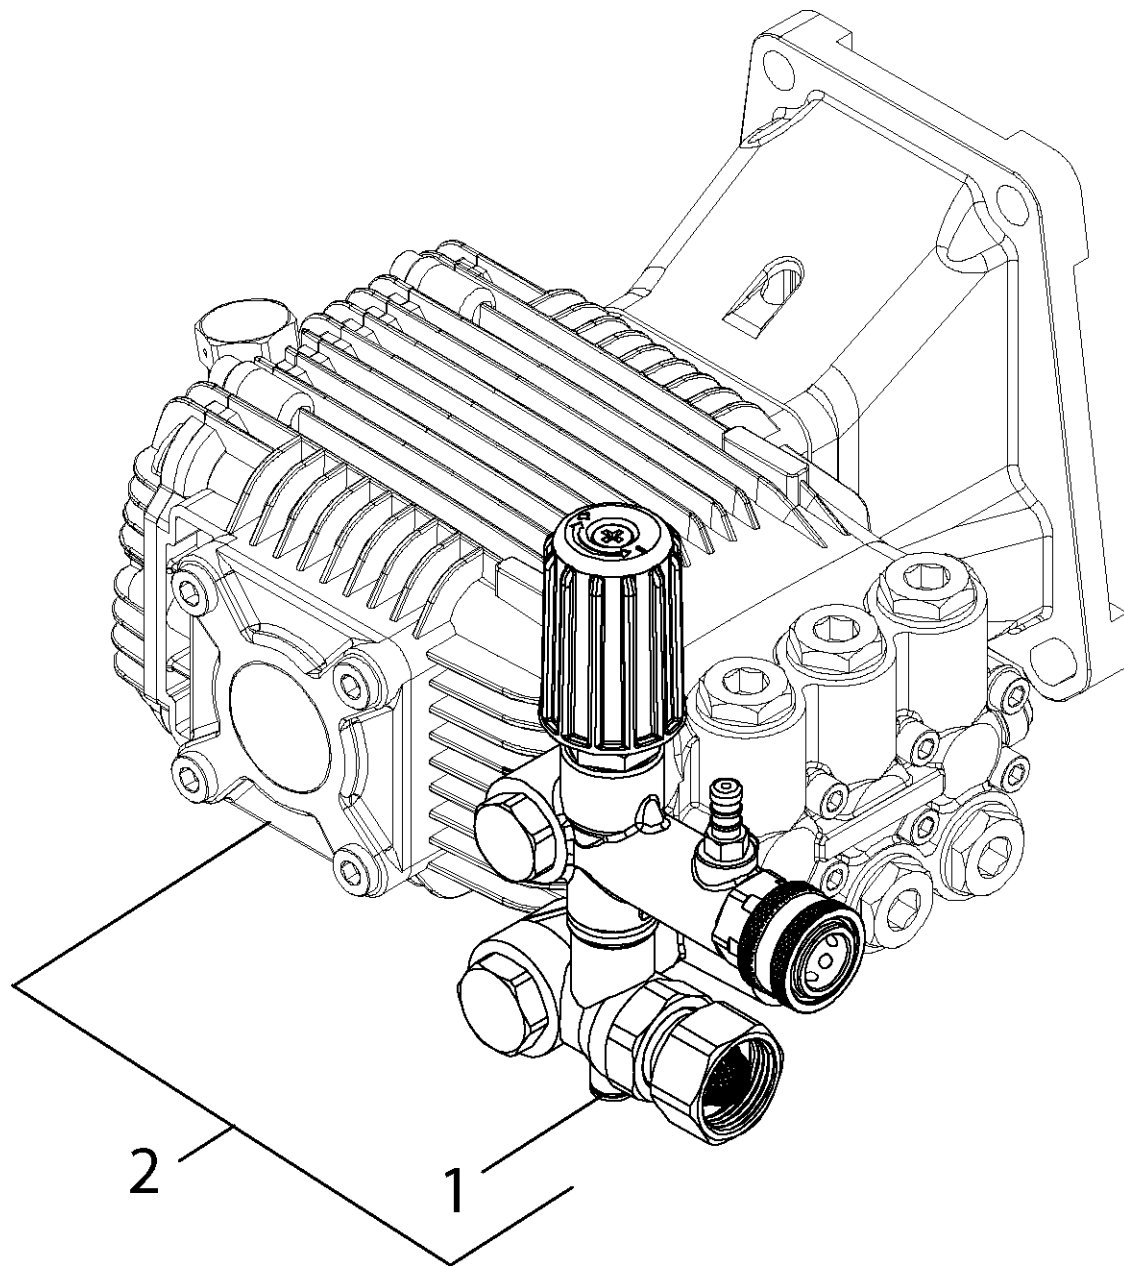

23 PUMP-UNLOADER VALVE (8.923-420.0)

Pos	Material #	Name	Qty.	Unit	var. information	Footnote text
1	8.754-471.0	UNLOADER, WZ SERIES	1.000	ST		ARTICLE ONLY AVAILABLE AT KNA
2	8.754-328.0	TRIPLEX PUMP, 2.5GPM@3200PSI, 3400RPM,DD	1.000	ST	G 3200 OCT MODEL	ARTICLE ONLY AVAILABLE AT KNA
2	8.754-327.0	TRIPLEX PUMP, 3.2GPM@3600PSI, 3400RPM,DD	1.000	ST	G 3500 OCT MODEL	ARTICLE ONLY AVAILABLE AT KNA