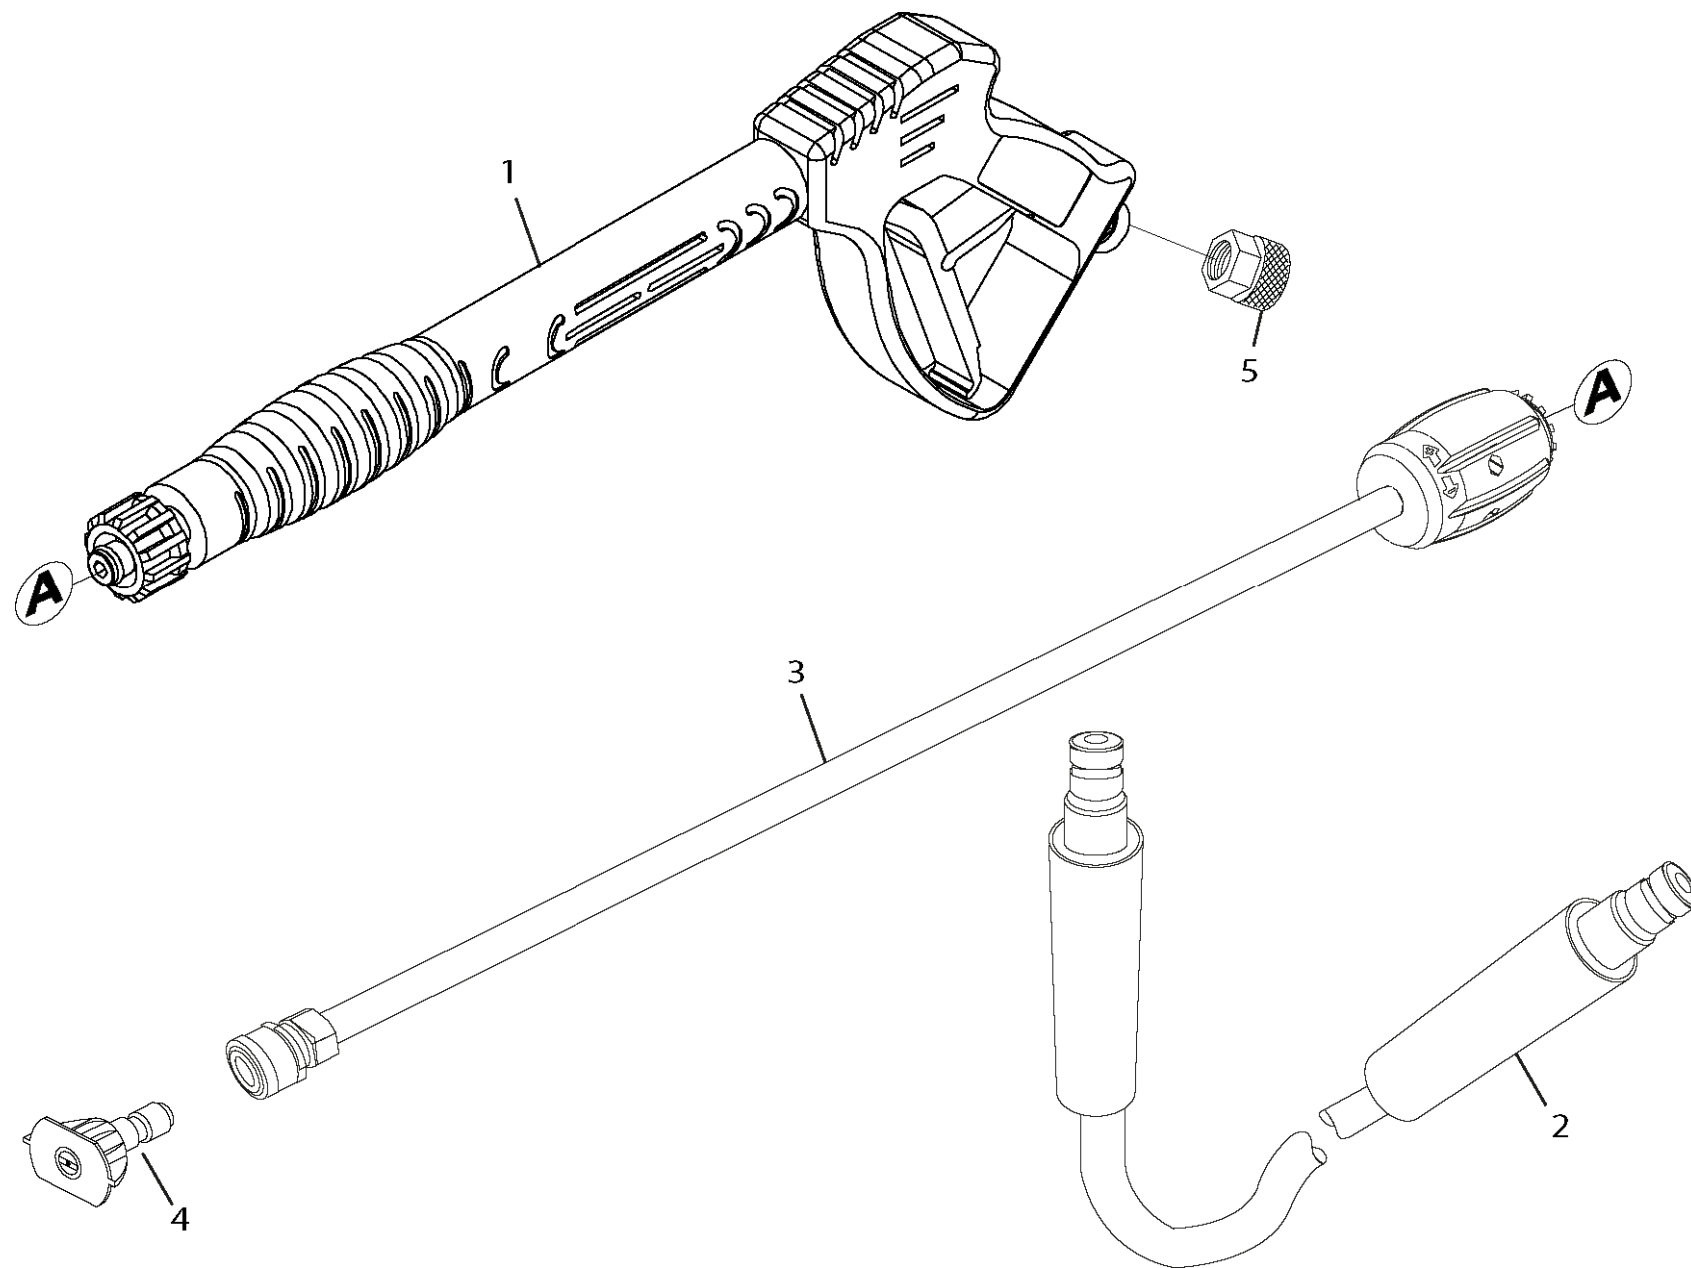

40 ACCESSORIES

Pos	Material #	Name	Qty.	Unit	Footnote text
1	8.754-381.0	MV925 GUN 4500 PSI	1.000	ST	ARTICLE ONLY AVAILABLE AT KNA
2	8.916-740.0	Hose, 3/8" x 50', 1w, TS, SOXSW	1.000	ST	ARTICLE ONLY AVAILABLE AT KNA
3	9.112-535.0	REMOTE PRESSURE CONTROL	1.000	ST	ARTICLE ONLY AVAILABLE AT KNA
4	9.104-016.0	QUICK CONNECT NOZZLE KIT (0325)	1.000	ST	ARTICLE ONLY AVAILABLE AT KNA
5	9.154-045.0	Quick Connect	1.000	ST	ARTICLE ONLY AVAILABLE AT KNA