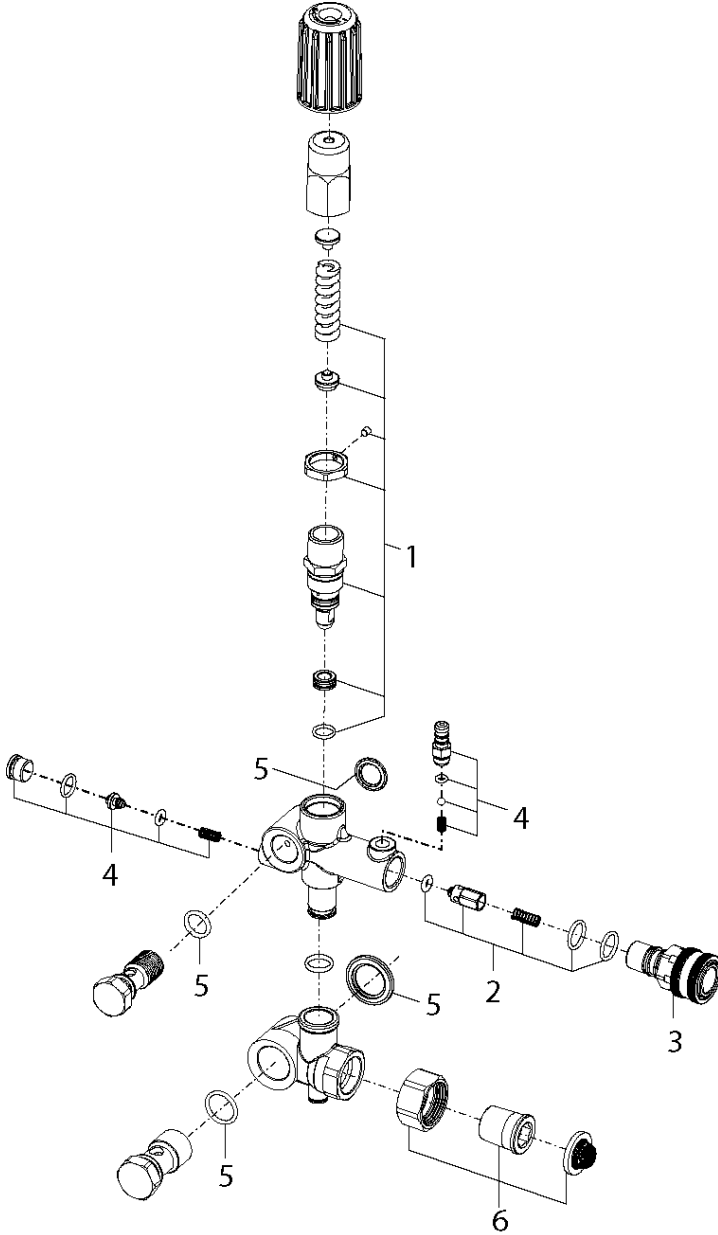

22 UNLOADER VALVE (8.923-397.0)

Pos	Material #	Name	Qty.	Unit	Footnote text
1	8.754-457.0	KIT, UNLOADER, STEM REPAIR	1.000	ST	ARTICLE ONLY AVAILABLE AT KNA
2	8.754-458.0	KIT, UNLOADER CHECK VALVE	1.000	ST	ARTICLE ONLY AVAILABLE AT KNA
3	8.754-459.0	KIT, UNLOADER OUTLET FITTING(1506.5A)	1.000	ST	ARTICLE ONLY AVAILABLE AT KNA
4	8.754-460.0	KIT, UNLOADER EZ/CHEMICAL VALVE	1.000	ST	ARTICLE ONLY AVAILABLE AT KNA
5	8.754-461.0	KIT, UNLOADER FLAT SEALS	1.000	ST	ARTICLE ONLY AVAILABLE AT KNA
6	8.754-549.0	KIT, UNLOADER OUTLET FITTING, 1508A	1.000	ST	ARTICLE ONLY AVAILABLE AT KNA