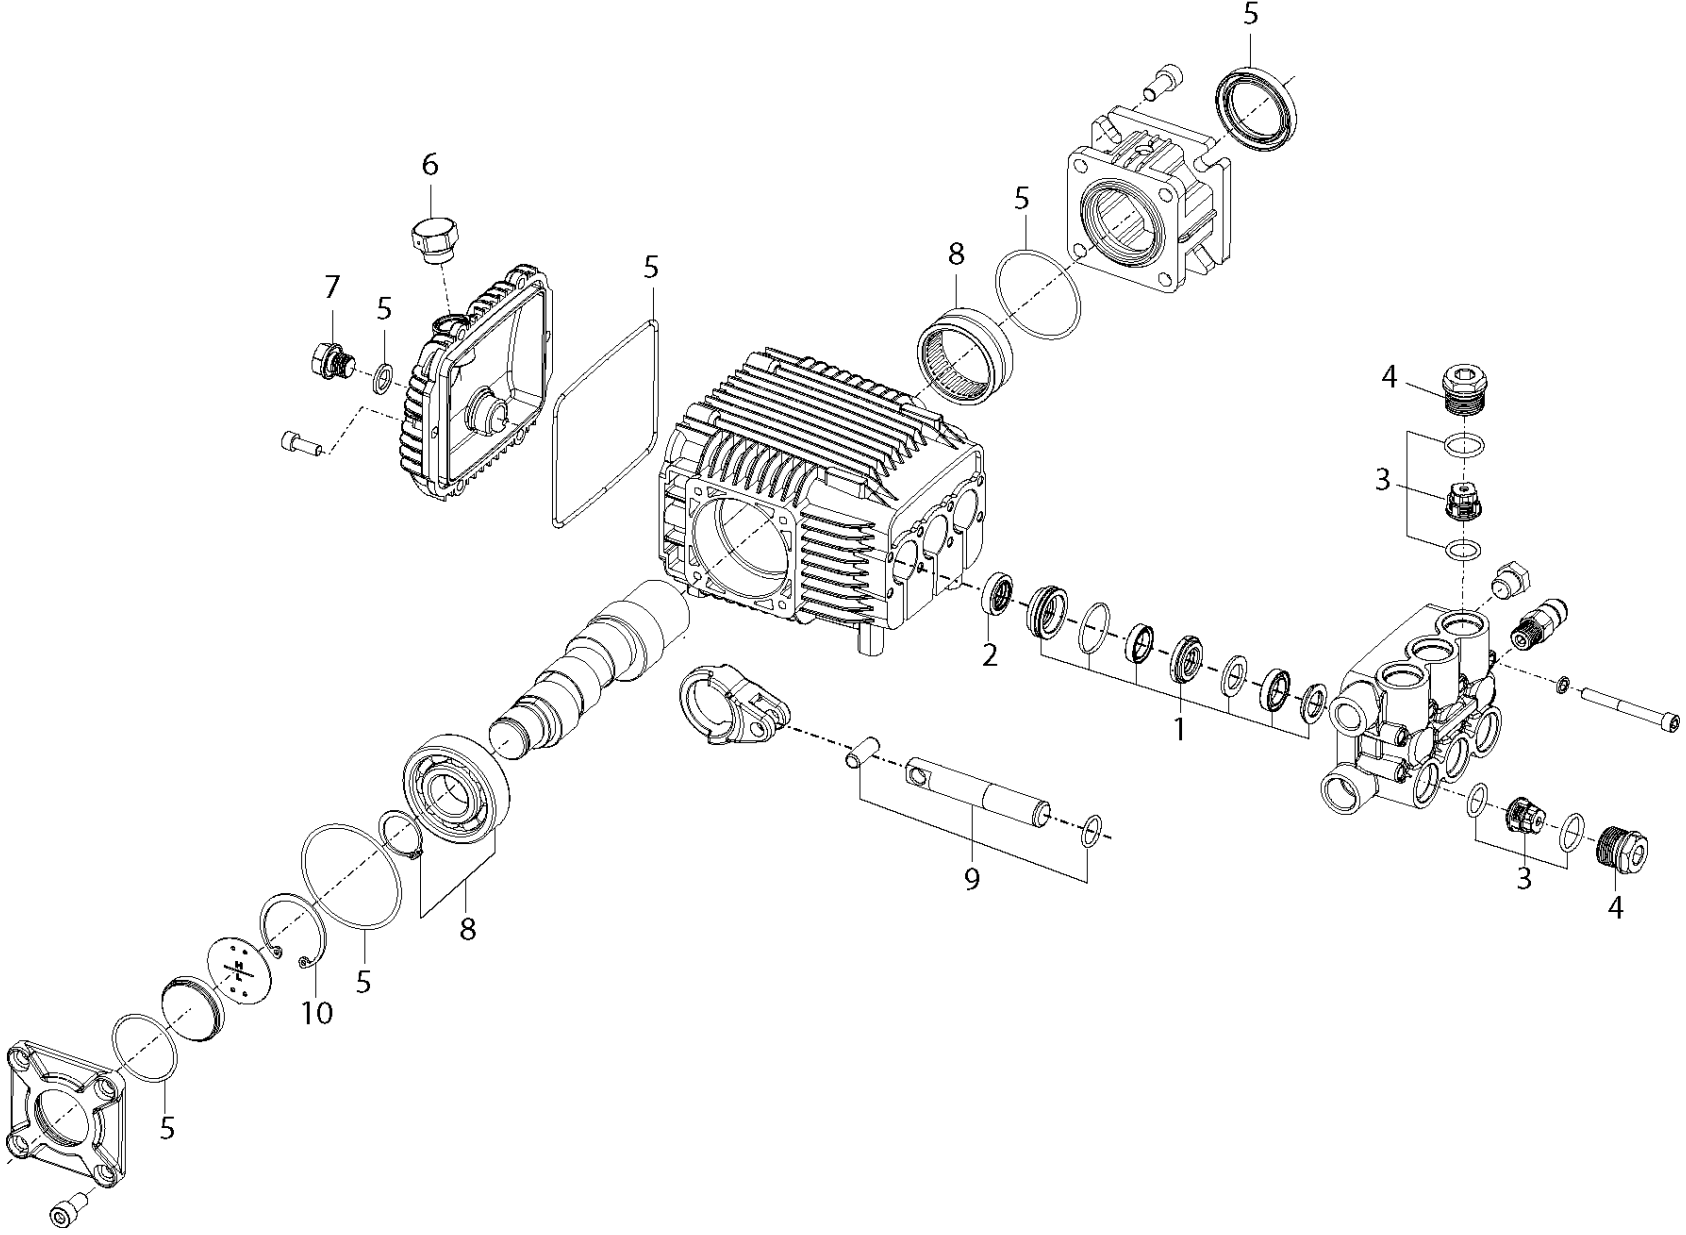

21 PISTON (8.923-396.0)

Pos	Material #	Name	Qty.	Unit	var. information	Footnote text
1	8.754-462.0	KIT, PUMP SEAL, HIGH/LOW PRESSURE	1.000	ST		ARTICLE ONLY AVAILABLE AT KNA
2	8.754-463.0	KIT, PUMP OIL SEALS	1.000	ST		ARTICLE ONLY AVAILABLE AT KNA
3	8.754-464.0	KIT, PUMP CHECK VALVES(1506.5A)	1.000	ST	G 3200 OCT MODEL	ARTICLE ONLY AVAILABLE AT KNA
3	8.754-550.0	KIT, PUMP CHECK VALVES, 1508A	1.000	ST	G 3500 OCT MODEL	ARTICLE ONLY AVAILABLE AT KNA
4	8.754-465.0	KIT, CHECK VALVE CAPS	1.000	ST		ARTICLE ONLY AVAILABLE AT KNA
5	8.754-466.0	KIT, PUMP O-RINGS	1.000	ST		ARTICLE ONLY AVAILABLE AT KNA
6	8.754-467.0	KIT, OIL DIP STICK	1.000	ST		ARTICLE ONLY AVAILABLE AT KNA
7	8.754-468.0	KIT, OIL DRAIN CAP	1.000	ST		ARTICLE ONLY AVAILABLE AT KNA
8	8.754-469.0	KIT, PUMP BEARINGS	1.000	ST		ARTICLE ONLY AVAILABLE AT KNA
9	8.754-470.0	KIT, PUMP PISTONS	1.000	ST		ARTICLE ONLY AVAILABLE AT KNA
10	8.754-472.0	KIT, LOCK RETAINER	1.000	ST		ARTICLE ONLY AVAILABLE AT KNA