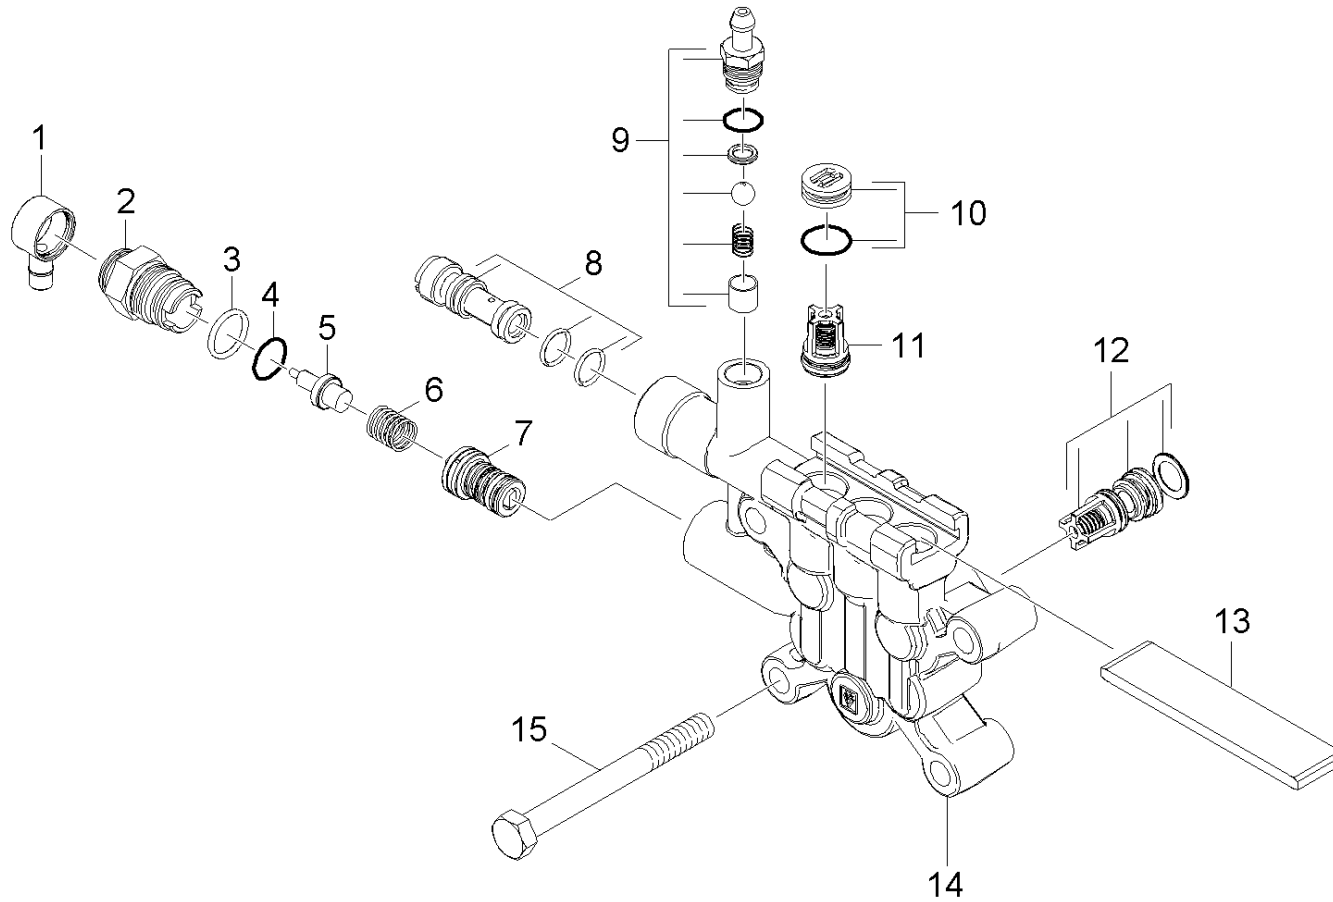

30 01033340 Motor

---

40 01033370 Accessories

---

10 Frame (01033300)

pos	Article no.	Description	Quantity	Selling Unit	from ser.nr.	up to ser.nr.
1	91890070	WHEEL 10" X 3.50" PNEU	2.000	ST	0000000000	0000000000
2	91820040	Cap	2.000	ST	0000000000	0000000000
3	91963070	1/4-20 x 1-1/2 GR 2 HEX BOLT ZINC	2.000	ST	0000000000	0000000000
4	91823530	KNOB 1/4"-20,3PT. STAR	2.000	ST	0000000000	0000000000
5	53101050	5/16"-18 FINISHED HEX NUT ZINC	2.000	ST	0000000000	0000000000
6	91980030	5/16 INTERNAL L/W .332 ID X .620 OD ZINC	2.000	ST	0000000000	0000000000
7	91420140	HANGER RT SIDE	1.000	ST	0000000000	0000000000
8	91963080	5/16-18 X 1/2 CARRIAGE BOLT A307 BLK	1.000	ST	0000000000	0000000000
9	91834050	RUBBER DAMPENER 5/16"-18FEMALE 2001	1.000	ST	0000000000	0000000000
10	91340220	Name plate	1.000	ST		
11	91960490	Nylon Rivet	4.000	ST		

20 Pump set (01033310)

---

pos	Article no.	Description	var. information
21	01033320	Cylinder head	VERSION 1
22	01033330	Piston	VERSION 1
23	01091920	Cylinder head	VERSION 2
24	01091930	Piston	VERSION 2

23 Cylinder head (01091920)

ET/VT	pos	Article no.	Description	Quantity	Selling Unit	Fußnotentext
	1	91340210	THERMAL VALVE COVER-SHORT	1.000	ST	
	2	91840180	Valve screw	1.000	ST	
	3	63624800	O-Ring seal 12,42x 1,78	1.000	ST	
	4	73625070	O-Ring seal 8x2-NBR 90 DIN 3770	1.000	ST	
	5	64134030	TERMO VALVE TIN COATED	1.000	ST	
	6	53322900	Helical spring	1.000	ST	
	7	91750050	Unloader Assembly	1.000	ST	
	8	91393720	SPARE PART LIST NOZZLE INS 020/021 PUMP	1.000	ST	
	9	28838620	Spare part set chemistry	1.000	ST	
	10	41320070	Drain plug only for replacement	3.000	ST	
X-X	11	28849160	Valve (3 Stück)	1.000	ST	SET CONSITSTS OF 3X VALVE
	12	91393760	Valve 3 St.	1.000	ST	SET CONSITSTS OF 3X VALVE
	13	50030620	Plate	1.000	ST	
	14	91350150	Cylinder Head-Machined	1.000	ST	
	15	73040980	Hexagonal head screw M8x80-8.8-A2E ISO	4.000	ST	