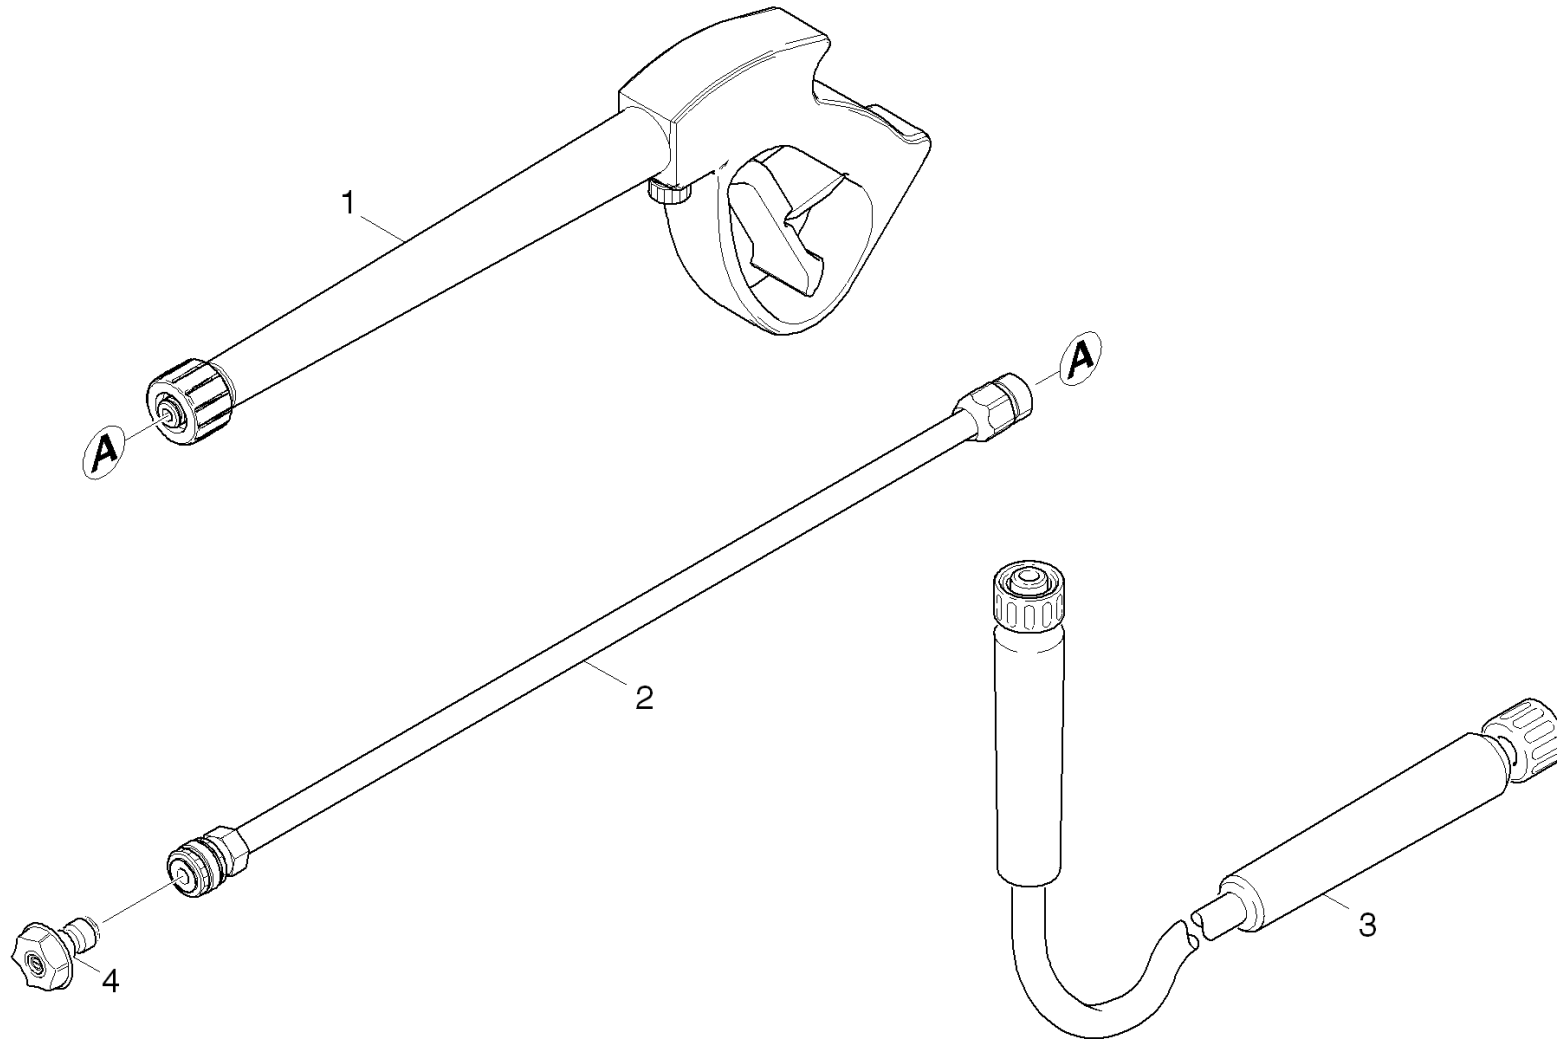

## 24 Piston (01091930)

ET/VT	pos	Article no.	Description	Quantity	Selling Unit
	1	91773010	HIGH PRESSURE SEAL	3.000	ST
	2	91773100	BACK RING-HIGH PRESSURE SEAL-	3.000	ST
	3	63628330	O-Ring seal 21,5 x 1,78	3.000	ST
	4	91550110	HOUSING-LOW PRESSURE SEAL	3.000	ST
	5	63630580	Grooved ring	3.000	ST
	6	91340160	SPACER-OIL SEAL & SEAL HSG.	3.000	ST
	7	63653930	Oil sealing 12x20x4/6	3.000	ST
	8	91330070	Piston Guide-Machined	1.000	ST
	9	63624710	O-Ring seal 80,0 X 3,0 -NBR 70	1.000	ST
	10	91393700	SPARE PART LIST PISTON 020/021 PUMP	3.000	ST
	11	91550130	FEMALE HOSE CONNECTOR	1.000	ST
	12	63623900	O-Ring seal 15,6 X 1,78	1.000	ST
	13	91340190	MALE ADAPTER	1.000	ST
	14	91810050	FILTER SEAL-HOSE CONNECTOR-	1.000	ST
X-	15	91780050	Adapter, Garden Hose GHA	1.000	ST
	16	63631900	O-Ring seal 4.47X1.78	1.000	ST

30 Motor (01033340)

---

pos	Article no.	Description	var. information
31	01033350	Motor	
32	01033360	Transmission	VERSION 1
33	01091940	Transmission	VERSION 2

---

31 Motor (01033350)

---

pos	Article no.	Description	Quantity	Selling Unit
1	62880500	Engine oil 1L	1.000	ST
2	64917260	Air filter insert	1.000	ST
3	91945430	Cover	1.000	ST
4	64917230	Cap of a tank	1.000	ST
5	64915030	Handhold	1.000	ST
6	91945310	OIL DIP ROD	1.000	ST
7	91945460	SHAFT KEY 3/16" SQ X 1.5"	1.000	ST
8	64915460	Pull cord	1.000	ST
9	64915500	Ignition plug BPR6ES	1.000	ST

33 Transmission (01091940)

---

pos	Article no.	Description	Quantity	Selling Unit
1	91653550	GROOVED BALL BEARING	1.000	ST
2	91350180	Swash Plate Horizontal-Machined	1.000	ST
3	91653560	BALL BEARING NO. 6207	1.000	ST
4	91773140	Radial Seal, 35x52x7	1.000	ST
5	91350160	Oil Housing Vertical Machined	1.000	ST