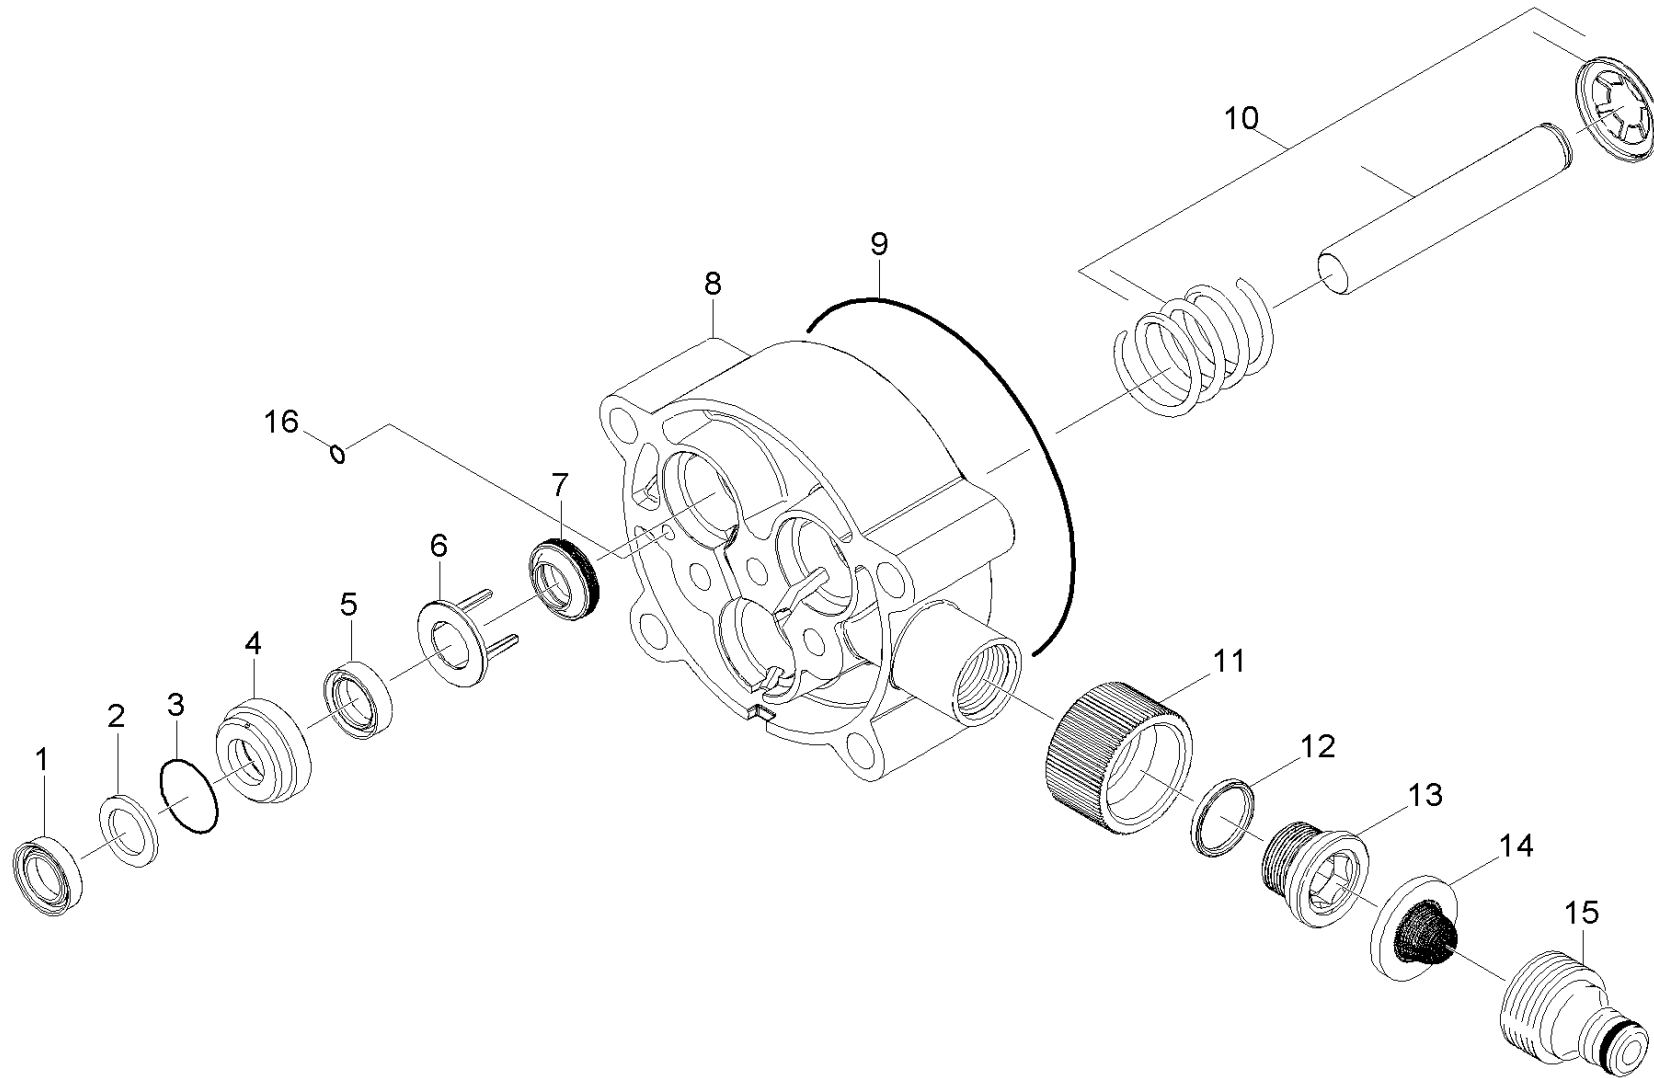

24 Piston (01091930)

ET/VT	pos	Article no.	Description	Quantity	Selling Unit
	1	91773010	HIGH PRESSURE SEAL	3.000	ST
	2	91773100	BACK RING-HIGH PRESSURE SEAL-	3.000	ST
	3	63628330	O-Ring seal 21,5 x 1,78	3.000	ST
	4	91550110	HOUSING-LOW PRESSURE SEAL	3.000	ST
	5	63630580	Grooved ring	3.000	ST
	6	91340160	SPACER-OIL SEAL & SEAL HSG.	3.000	ST
	7	63653930	Oil sealing 12x20x4/6	3.000	ST
	8	91330070	Piston Guide-Machined	1.000	ST
	9	63624710	O-Ring seal 80,0 X 3,0 -NBR 70	1.000	ST
	10	91393700	SPARE PART LIST PISTON 020/021 PUMP	3.000	ST
	11	91550130	FEMALE HOSE CONNECTOR	1.000	ST
	12	63623900	O-Ring seal 15,6 X 1,78	1.000	ST
	13	91340190	MALE ADAPTER	1.000	ST
	14	91810050	FILTER SEAL-HOSE CONNECTOR-	1.000	ST
X-	15	91780050	Adapter, Garden Hose GHA	1.000	ST
	16	63631900	O-Ring seal 4.47X1.78	1.000	ST