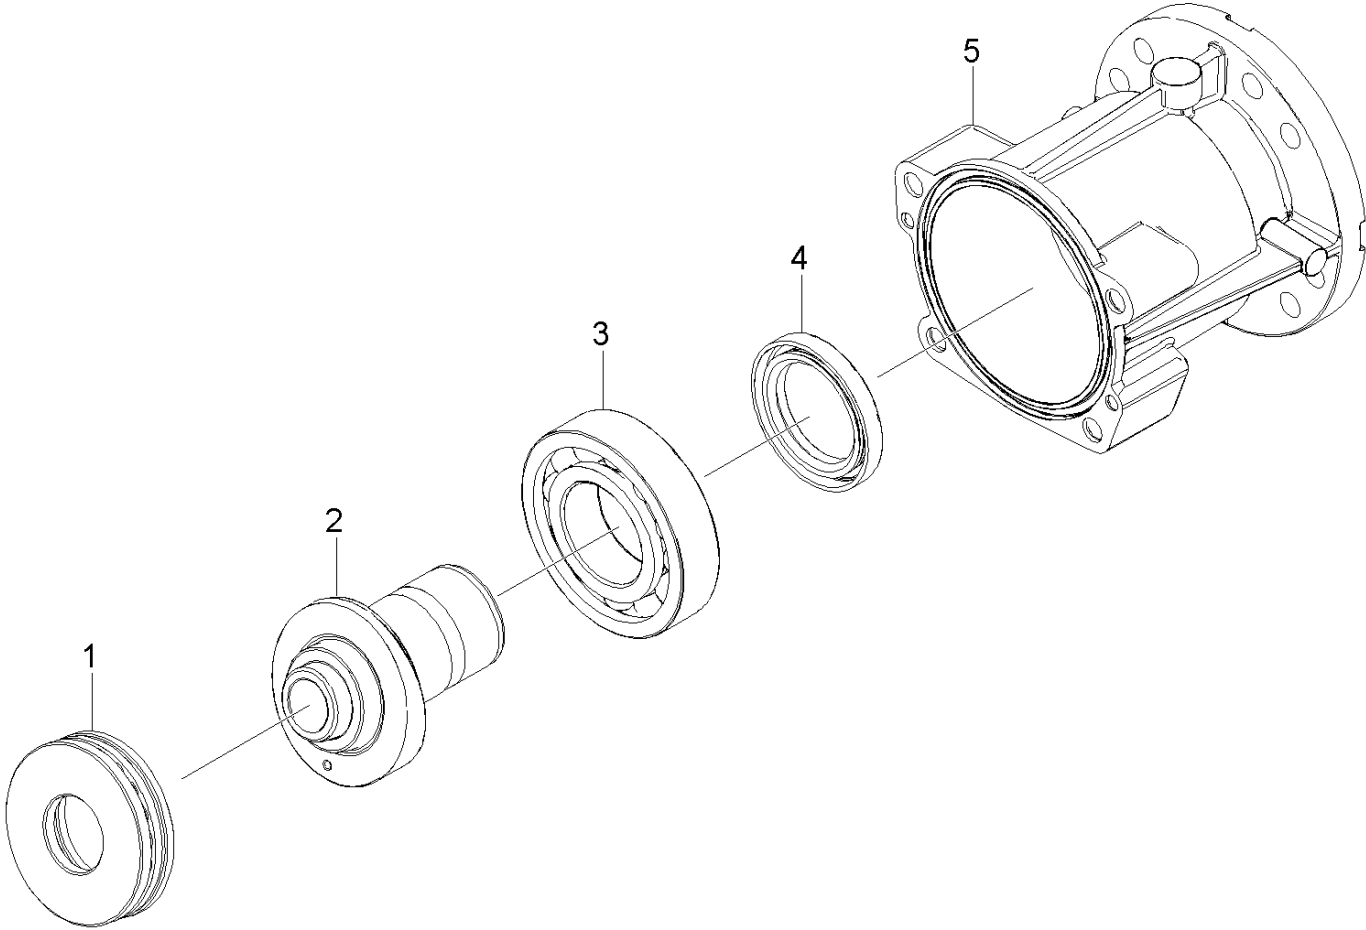

## 24 Piston (01091930)

ET/VT	pos	Article no.	Description	Quantity	Selling Unit
	1	91773010	HIGH PRESSURE SEAL	3.000	ST
	2	91773100	BACK RING-HIGH PRESSURE SEAL-	3.000	ST
	3	63628330	O-Ring seal 21,5 x 1,78	3.000	ST
	4	91550110	HOUSING-LOW PRESSURE SEAL	3.000	ST
	5	63630580	Grooved ring	3.000	ST
	6	91340160	SPACER-OIL SEAL & SEAL HSG.	3.000	ST
	7	63653930	Oil sealing 12x20x4/6	3.000	ST
	8	91330070	Piston Guide-Machined	1.000	ST
	9	63624710	O-Ring seal 80,0 X 3,0 -NBR 70	1.000	ST
	10	91393700	SPARE PART LIST PISTON 020/021 PUMP	3.000	ST
	11	91550130	FEMALE HOSE CONNECTOR	1.000	ST
	12	63623900	O-Ring seal 15,6 X 1,78	1.000	ST
	13	91340190	MALE ADAPTER	1.000	ST
	14	91810050	FILTER SEAL-HOSE CONNECTOR-	1.000	ST
X-	15	91780050	Adapter, Garden Hose GHA	1.000	ST
	16	63631900	O-Ring seal 4.47X1.78	1.000	ST

30 Motor (01033340)

---

pos	Article no.	Description	var. information
31	01033350	Motor	
32	01033360	Transmission	VERSION 1
33	01091940	Transmission	VERSION 2

---

31 Motor (01033350)

---

pos	Article no.	Description	Quantity	Selling Unit
1	62880500	Engine oil 1L	1.000	ST
2	64917260	Air filter insert	1.000	ST
3	91945430	Cover	1.000	ST
4	64917230	Cap of a tank	1.000	ST
5	64915030	Handhold	1.000	ST
6	91945310	OIL DIP ROD	1.000	ST
7	91945460	SHAFT KEY 3/16" SQ X 1.5"	1.000	ST
8	64915460	Pull cord	1.000	ST
9	64915500	Ignition plug BPR6ES	1.000	ST

33 Transmission (01091940)

---

pos	Article no.	Description	Quantity	Selling Unit
1	91653550	GROOVED BALL BEARING	1.000	ST
2	91350180	Swash Plate Horizontal-Machined	1.000	ST
3	91653560	BALL BEARING NO. 6207	1.000	ST
4	91773140	Radial Seal, 35x52x7	1.000	ST
5	91350160	Oil Housing Vertical Machined	1.000	ST