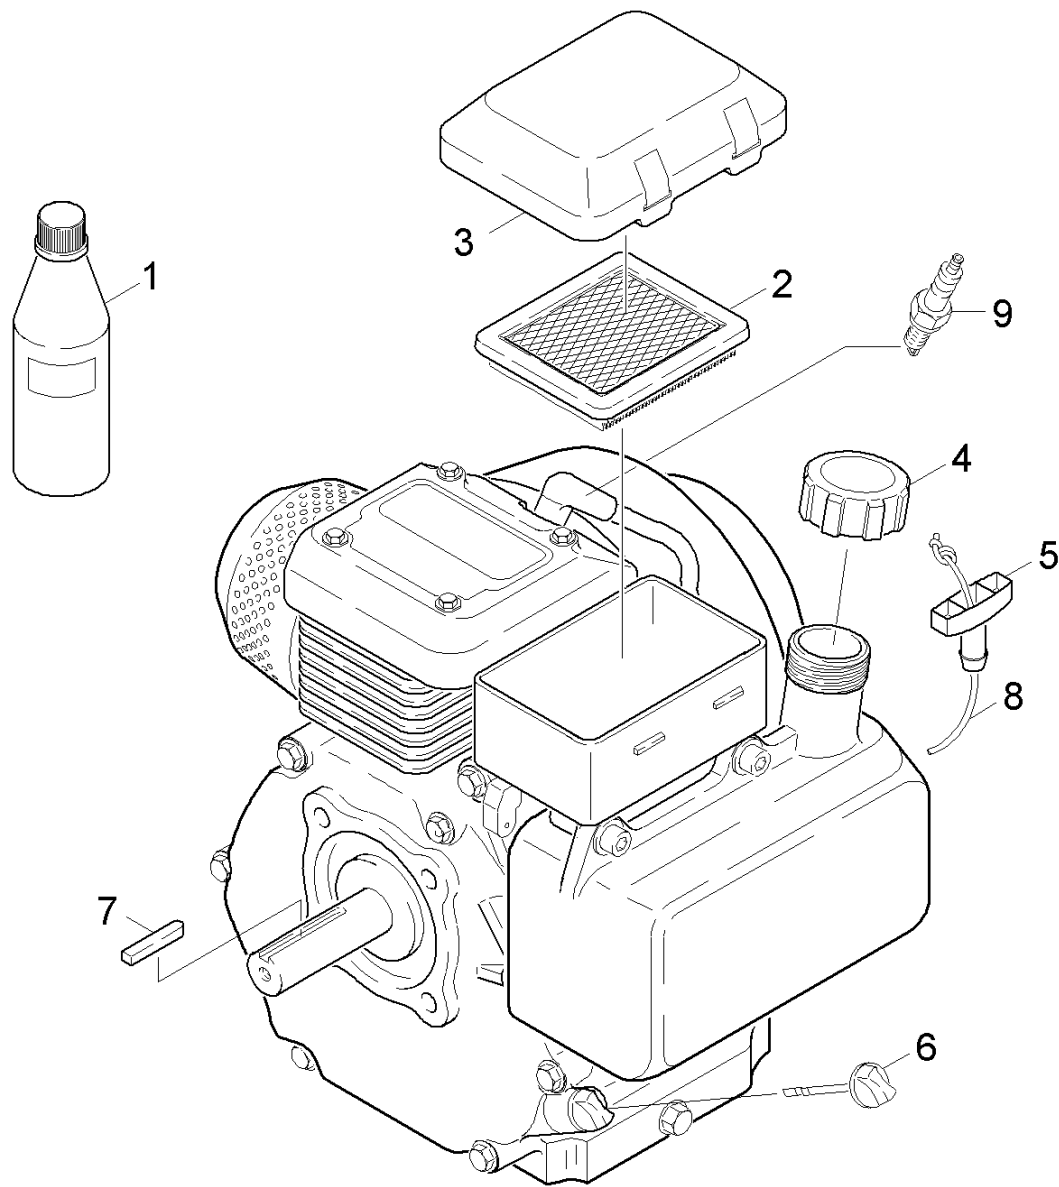

9 Spare part set chemistry (28838620)

---

pos	Article no.	Description	Quantity	Selling Unit
10	51107140	Sleeve	1.000	ST
20	53322580	Helical spring	1.000	ST
30	53800140	Label	1.000	ST
40	54434480	Nipple chemistry	1.000	ST
50	63621750	O-Ring seal 5,28x 1,78	1.000	ST
60	63624510	O-Ring seal 8,0 x 1,0	1.000	ST
70	74019090	Sphere 7 G40 -1.4401 DIN 5401	1.000	ST

## 24 Piston (01091930)

ET/VT	pos	Article no.	Description	Quantity	Selling Unit
	1	91773010	HIGH PRESSURE SEAL	3.000	ST
	2	91773100	BACK RING-HIGH PRESSURE SEAL-	3.000	ST
	3	63628330	O-Ring seal 21,5 x 1,78	3.000	ST
	4	91550110	HOUSING-LOW PRESSURE SEAL	3.000	ST
	5	63630580	Grooved ring	3.000	ST
	6	91340160	SPACER-OIL SEAL & SEAL HSG.	3.000	ST
	7	63653930	Oil sealing 12x20x4/6	3.000	ST
	8	91330070	Piston Guide-Machined	1.000	ST
	9	63624710	O-Ring seal 80,0 X 3,0 -NBR 70	1.000	ST
	10	91393700	SPARE PART LIST PISTON 020/021 PUMP	3.000	ST
	11	91550130	FEMALE HOSE CONNECTOR	1.000	ST
	12	63623900	O-Ring seal 15,6 X 1,78	1.000	ST
	13	91340190	MALE ADAPTER	1.000	ST
	14	91810050	FILTER SEAL-HOSE CONNECTOR-	1.000	ST
X-	15	91780050	Adapter, Garden Hose GHA	1.000	ST
	16	63631900	O-Ring seal 4.47X1.78	1.000	ST

30 Motor (01033340)

---

pos	Article no.	Description	var. information
31	01033350	Motor	
32	01033360	Transmission	VERSION 1
33	01091940	Transmission	VERSION 2

---

31 Motor (01033350)

---

pos	Article no.	Description	Quantity	Selling Unit
1	62880500	Engine oil 1L	1.000	ST
2	64917260	Air filter insert	1.000	ST
3	91945430	Cover	1.000	ST
4	64917230	Cap of a tank	1.000	ST
5	64915030	Handhold	1.000	ST
6	91945310	OIL DIP ROD	1.000	ST
7	91945460	SHAFT KEY 3/16" SQ X 1.5"	1.000	ST
8	64915460	Pull cord	1.000	ST
9	64915500	Ignition plug BPR6ES	1.000	ST