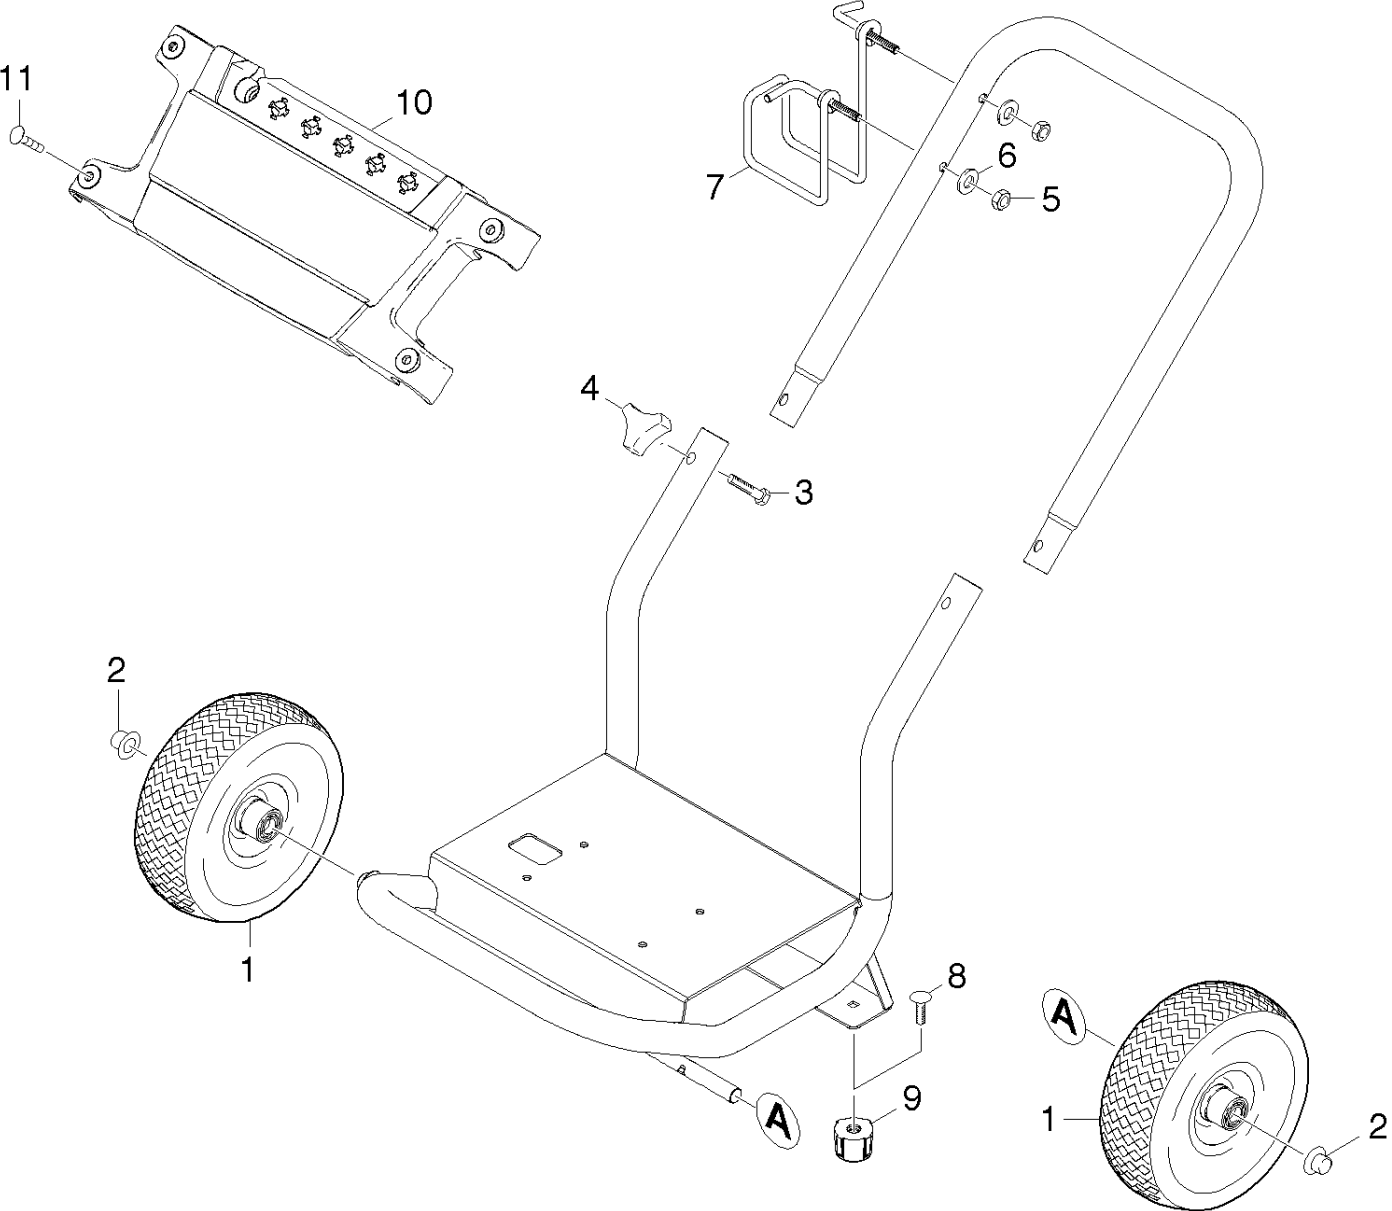

Spare parts list G 3050 OH (91392030)

---

pos Article no. Description

---

10 01033300 Frame

---

20 01033310 Pump set

---

30 01033340 Motor

---

40 01033370 Accessories

---

10 Frame (01033300)

pos	Article no.	Description	Quantity	Selling Unit	from ser.nr.	up to ser.nr.
1	91890070	WHEEL 10" X 3.50" PNEU	2.000	ST	0000000000	0000000000
2	91820040	Cap	2.000	ST	0000000000	0000000000
3	91963070	1/4-20 x 1-1/2 GR 2 HEX BOLT ZINC	2.000	ST	0000000000	0000000000
4	91823530	KNOB 1/4"-20,3PT. STAR	2.000	ST	0000000000	0000000000
5	53101050	5/16"-18 FINISHED HEX NUT ZINC	2.000	ST	0000000000	0000000000
6	91980030	5/16 INTERNAL L/W .332 ID X .620 OD ZINC	2.000	ST	0000000000	0000000000
7	91420140	HANGER RT SIDE	1.000	ST	0000000000	0000000000
8	91963080	5/16-18 X 1/2 CARRIAGE BOLT A307 BLK	1.000	ST	0000000000	0000000000
9	91834050	RUBBER DAMPENER 5/16"-18FEMALE 2001	1.000	ST	0000000000	0000000000
10	91340220	Name plate	1.000	ST		
11	91960490	Nylon Rivet	4.000	ST		

20 Pump set (01033310)

---

pos	Article no.	Description	var. information
21	01033320	Cylinder head	VERSION 1
22	01033330	Piston	VERSION 1
23	01091920	Cylinder head	VERSION 2
24	01091930	Piston	VERSION 2

23 Cylinder head (01091920)