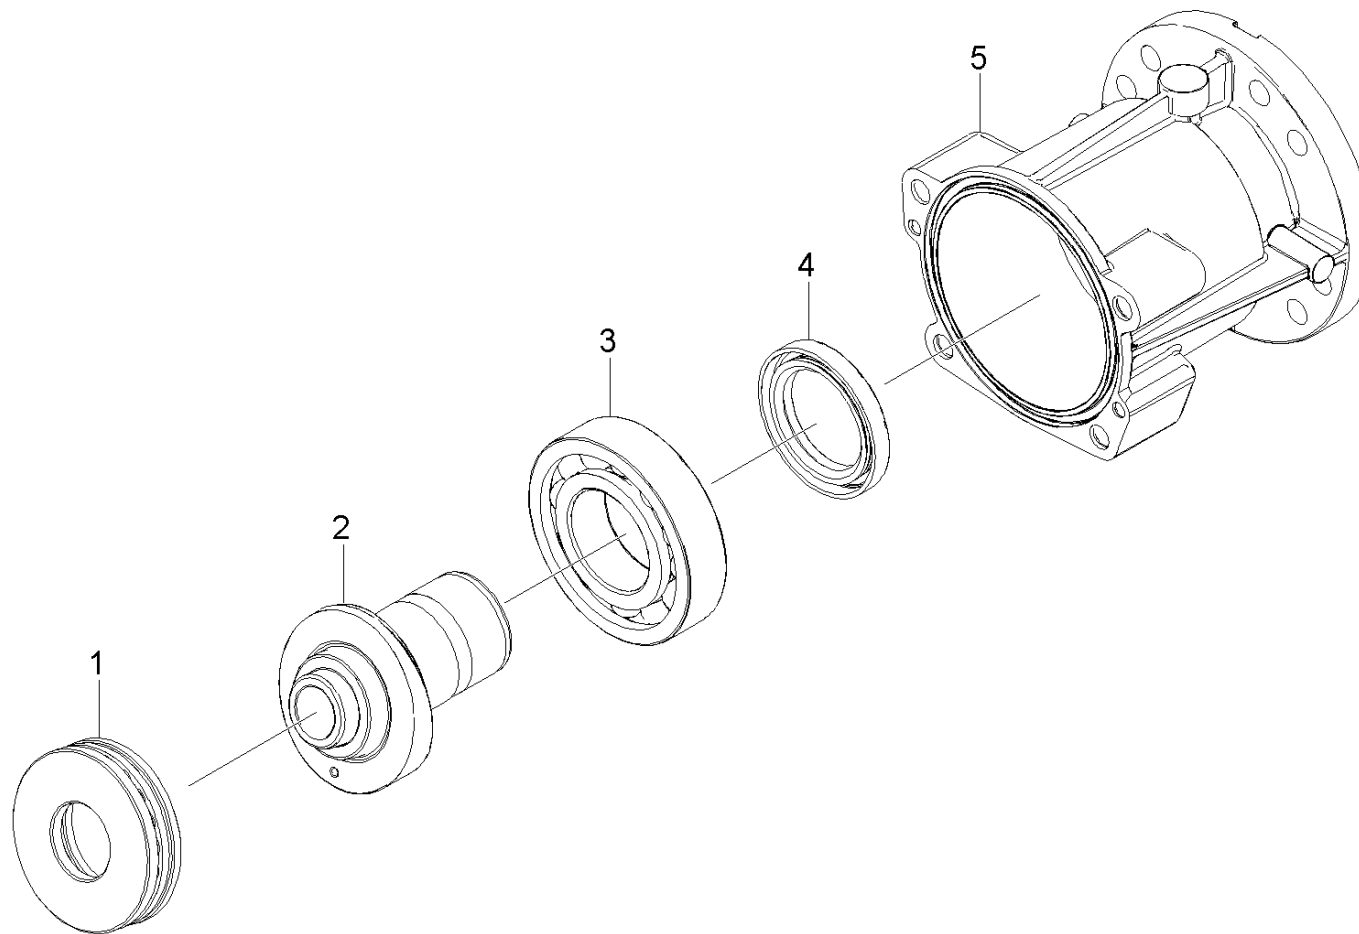

33 Transmission (01089250)

---

pos	Article no.	Description	Quantity	Selling Unit
1	91653550	GROOVED BALL BEARING	1.000	ST
2	91350180	Swash Plate Horizontal-Machined	1.000	ST
3	91653560	BALL BEARING NO. 6207	1.000	ST
4	91773140	Radial Seal, 35x52x7	1.000	ST
5	91350160	Oil Housing Vertical Machined	1.000	ST