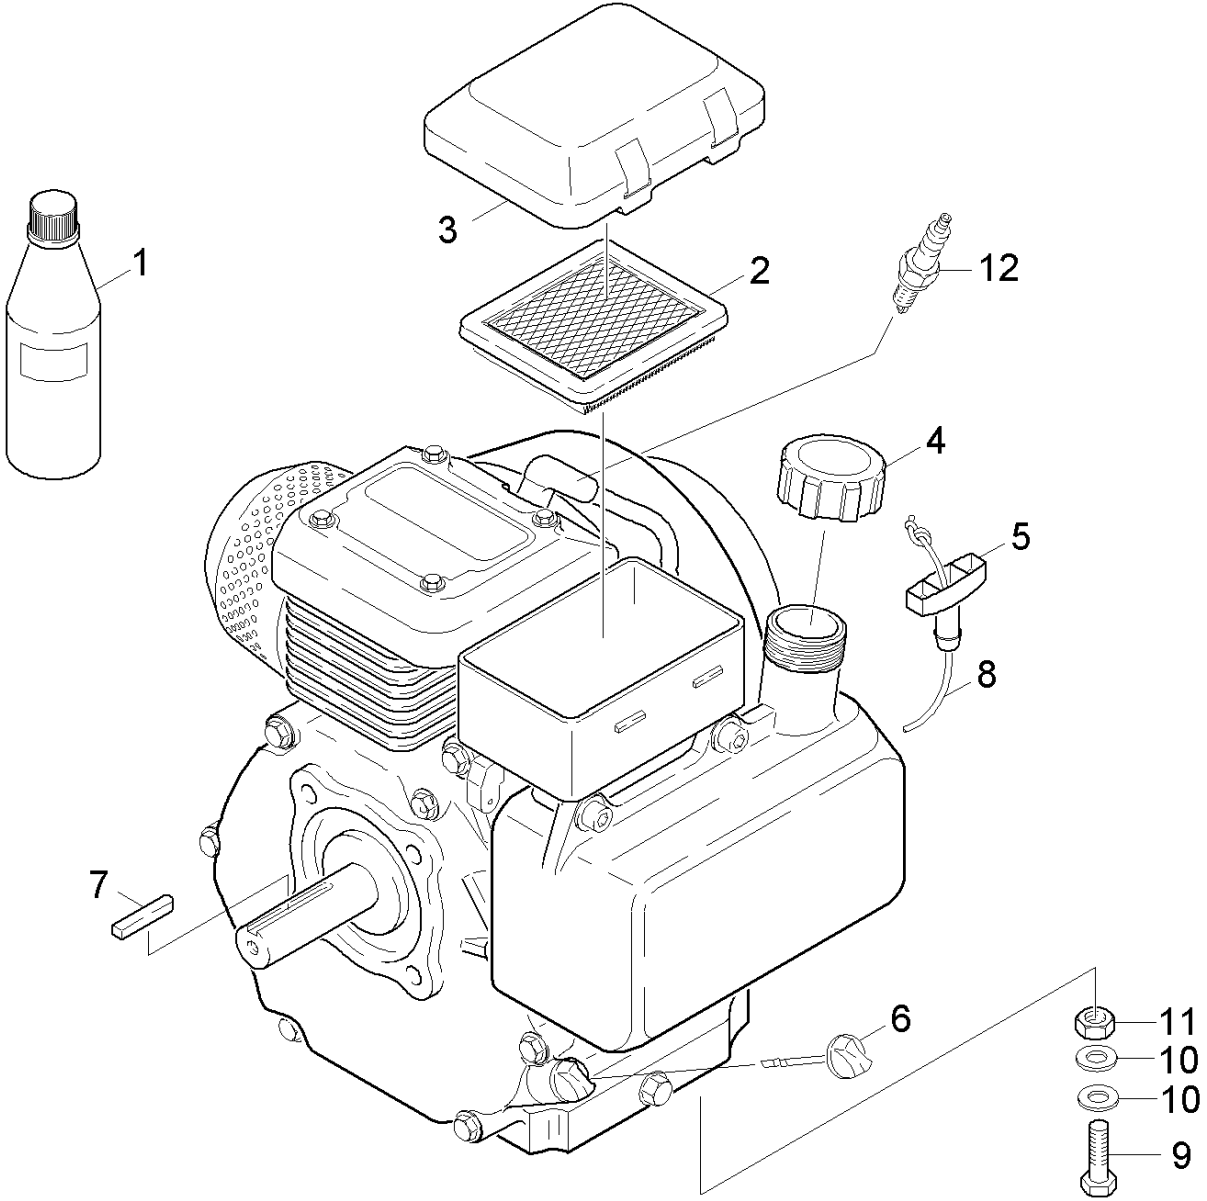

31 Motor (01033270)

pos	Article no.	Description	Quantity	Selling Unit	from ser.nr.	up to ser.nr.
1	62880500	Engine oil 1L	1.000	ST	0000000000	0000000000
2	64917260	Air filter insert	1.000	ST	0000000000	0000000000
3	91945430	Cover	1.000	ST	0000000000	0000000000
4	64917230	Cap of a tank	1.000	ST	0000000000	0000000000
5	64915030	Handhold	1.000	ST	0000000000	0000000000
6	91945310	OIL DIP ROD	1.000	ST	0000000000	0000000000
7	91945450	Parallel key	1.000	ST	0000000000	0000000000
8	64915460	Pull cord	1.000	ST	0000000000	0000000000
9	77779990	Stockpiling discontinued	4.000	ST		
10	77779990	Stockpiling discontinued	8.000	ST		
11	91970020	5/16-18 NE NYLON INSERT L/N ZC 5UM	4.000	ST		
12	64915500	Ignition plug BPR6ES	1.000	ST