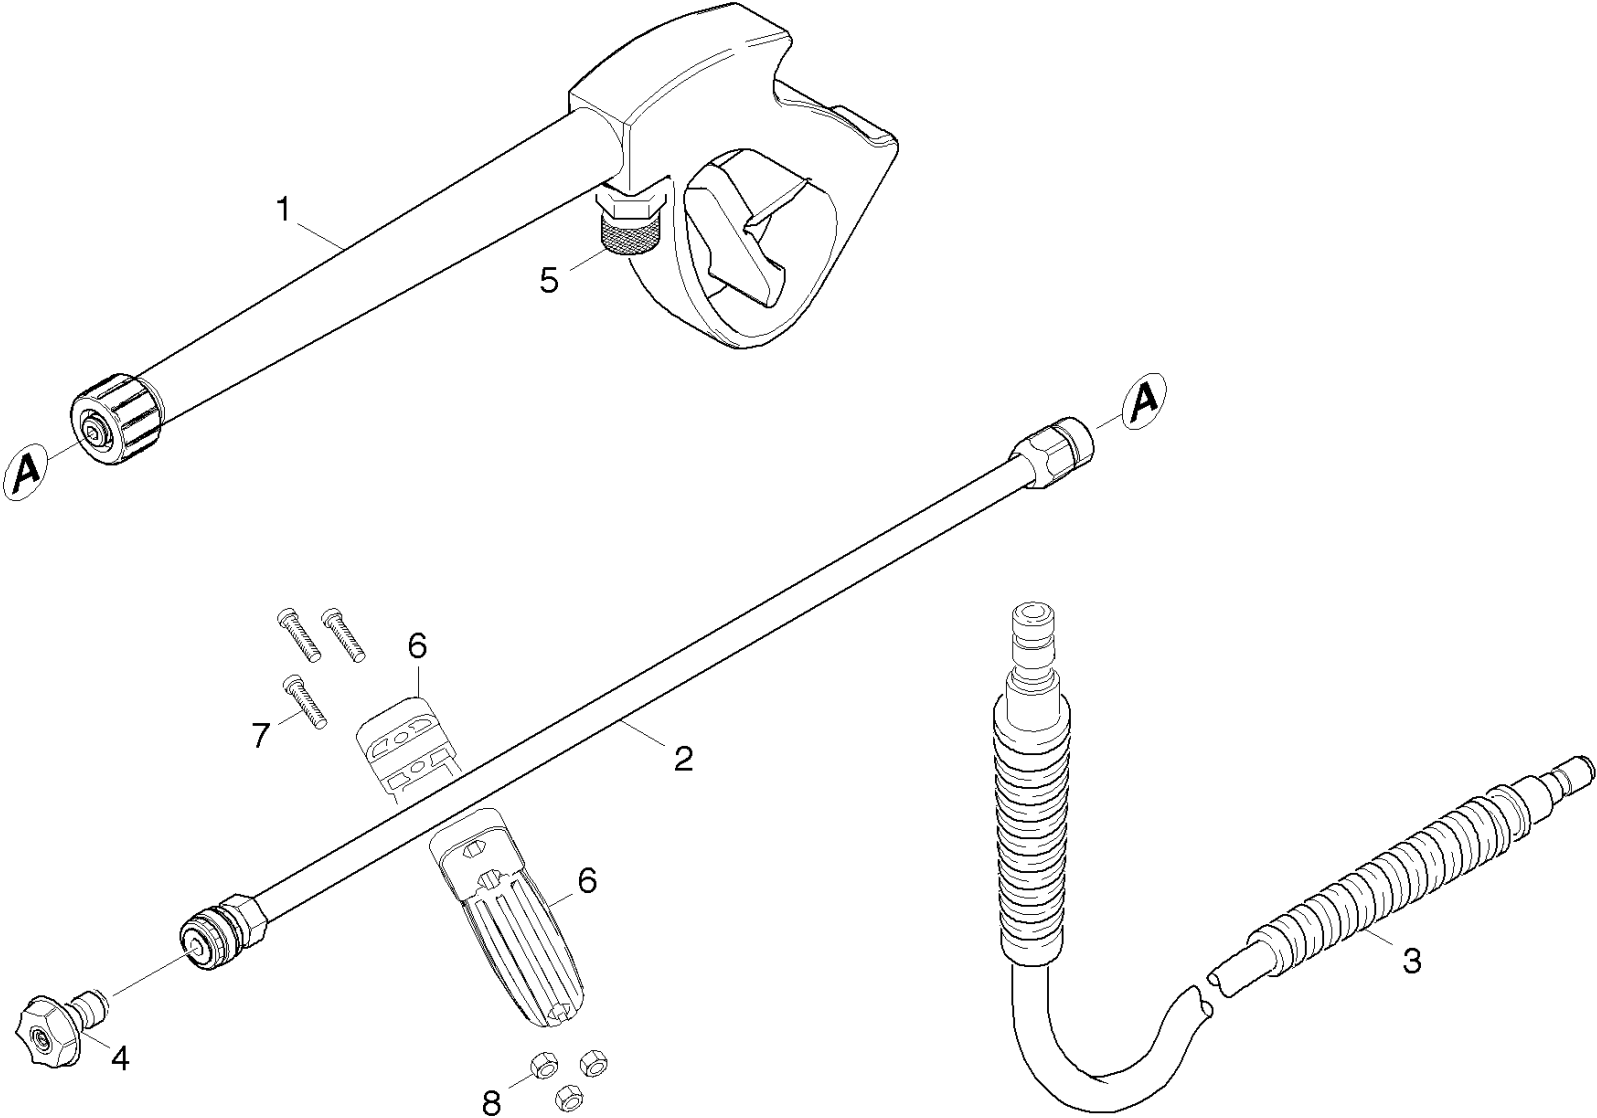

24 Piston (01089210)

pos	Article no.	Description	Quantity	Selling Unit
1	91773010	HIGH PRESSURE SEAL	3.000	ST
2	91773100	BACK RING-HIGH PRESSURE SEAL-	3.000	ST
3	63628330	O-Ring seal 21,5 x 1,78	3.000	ST
4	91550110	HOUSING-LOW PRESSURE SEAL	3.000	ST
5	63630580	Grooved ring	3.000	ST
6	91340160	SPACER-OIL SEAL & SEAL HSG.	3.000	ST
7	63653930	Oil sealing 12x20x4/6	3.000	ST
8	91330070	Piston Guide-Machined	1.000	ST
9	63624710	O-Ring seal 80,0 X 3,0 -NBR 70	1.000	ST
10	91393700	SPARE PART LIST PISTON 020/021 PUMP	3.000	ST
11	91550130	FEMALE HOSE CONNECTOR	1.000	ST
12	63623900	O-Ring seal 15,6 X 1,78	1.000	ST
13	91340190	MALE ADAPTER	1.000	ST
14	91810050	FILTER SEAL-HOSE CONNECTOR-	1.000	ST
16	63631900	O-Ring seal 4.47X1.78	1.000	ST

31 Motor (01033270)

pos	Article no.	Description	Quantity	Selling Unit	from ser.nr.	up to ser.nr.
1	62880500	Engine oil 1L	1.000	ST	0000000000	0000000000
2	64917260	Air filter insert	1.000	ST	0000000000	0000000000
3	91945430	Cover	1.000	ST	0000000000	0000000000
4	64917230	Cap of a tank	1.000	ST	0000000000	0000000000
5	64915030	Handhold	1.000	ST	0000000000	0000000000
6	91945310	OIL DIP ROD	1.000	ST	0000000000	0000000000
7	91945450	Parallel key	1.000	ST	0000000000	0000000000
8	64915460	Pull cord	1.000	ST	0000000000	0000000000
9	77779990	Stockpiling discontinued	4.000	ST		
10	77779990	Stockpiling discontinued	8.000	ST		
11	91970020	5/16-18 NE NYLON INSERT L/N ZC 5UM	4.000	ST		
12	64915500	Ignition plug BPR6ES	1.000	ST		

40 Accessories (01033290)

ET/VT	pos	Article no.	Description	Quantity	Selling Unit
	1	91120200	3200psi MV GUN KAERCHER	1.000	ST
	2	91125260	LANCE- AL QUICK CONNECT MALE 3000 PSI	1.000	ST
	3	91623280	HP HOSE DN6 25FT 3000PSI	1.000	ST
X-	4	91040320	QUICK DISCONNECT NOZZLE KIT-0305	1.000	ST
	5	91540450	Quick Connect	1.000	ST
	6	91340250	Handle	2.000	ST
	7	91960510	Cheese Head Machine Screw M5x16mm	3.000	ST
	8	91970110	M5 Nut	3.000	ST