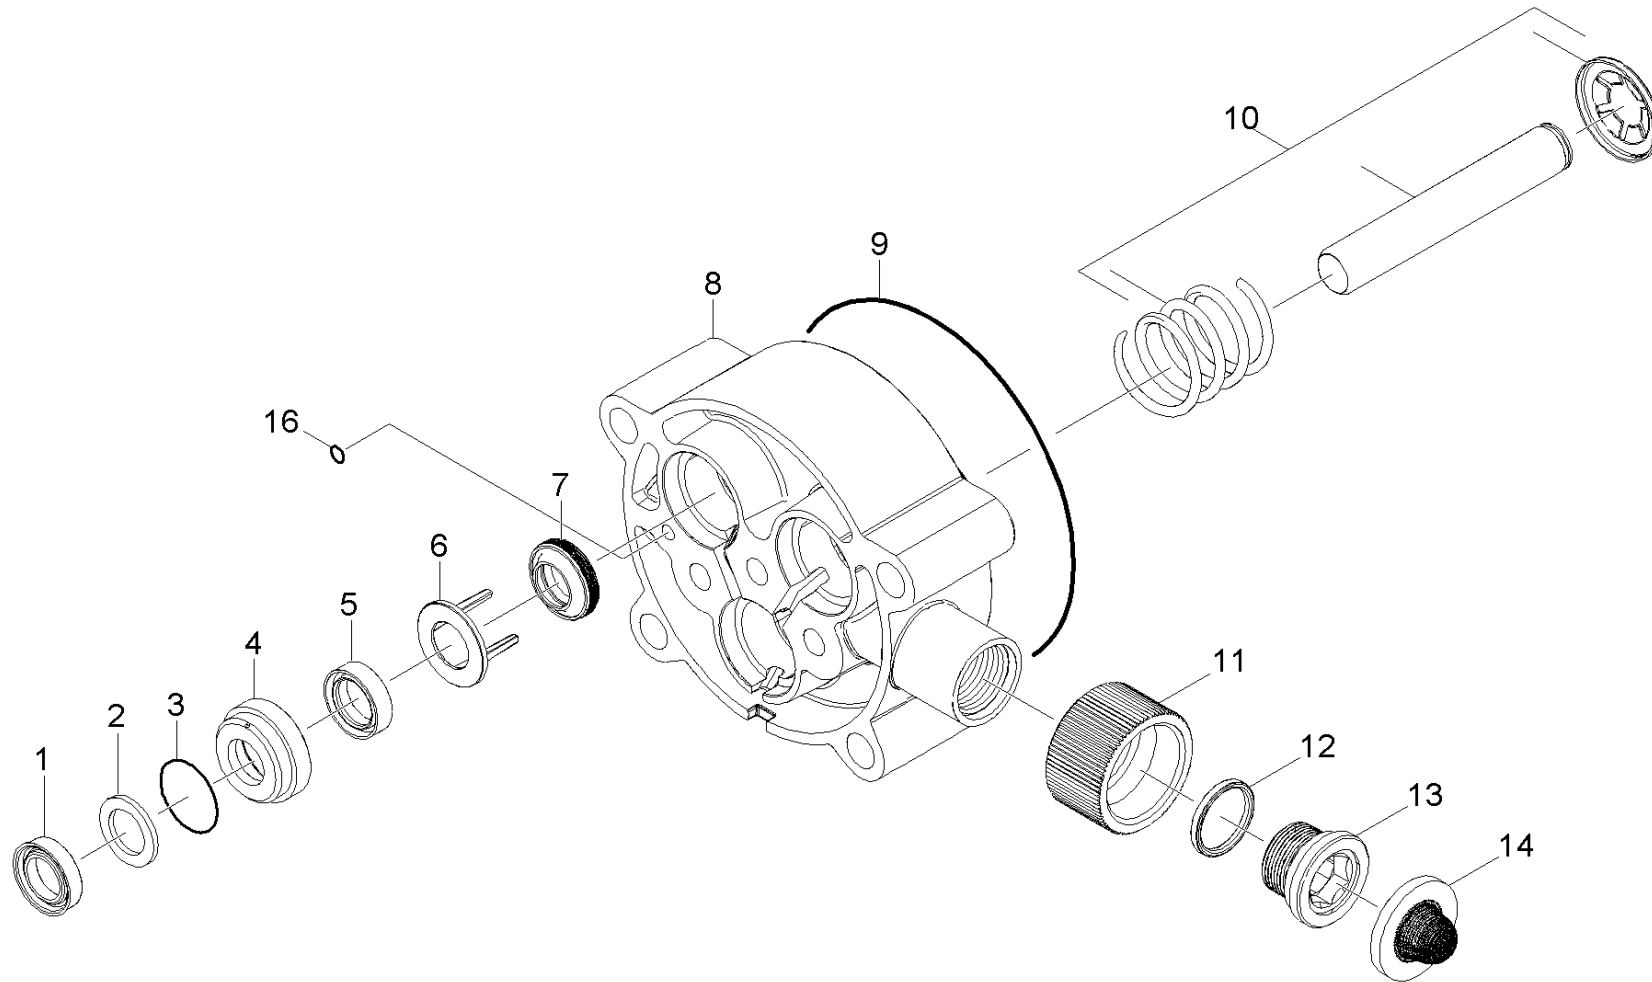

20 Pump set (01086720)

pos	Article no.	Description	from ser.nr.	up to ser.nr.	var. information
21	01086730	Cylinder head	0000000000	0000000000	VERSION 1
22	01086740	Piston	0000000000	0000000000	VERSION 1
23	01089200	Cylinder head			VERSION 2
24	01089210	Piston			VERSION 2

23 Cylinder head (01089200)

ET/VT	pos	Article no.	Description	Quantity	Selling Unit	Fußnotentext
	1	91340210	THERMAL VALVE COVER-SHORT	1.000	ST	
	2	91840180	Valve screw	1.000	ST	
	3	63624800	O-Ring seal 12,42x 1,78	1.000	ST	
	4	73625070	O-Ring seal 8x2-NBR 90 DIN 3770	1.000	ST	
	5	64134030	TERMO VALVE TIN COATED	1.000	ST	
	6	53322900	Helical spring	1.000	ST	
	7	91750050	Unloader Assembly	1.000	ST	
	8	91393720	SPARE PART LIST NOZZLE INS 020/021 PUMP	1.000	ST	
	9	28838620	Spare part set chemistry	1.000	ST	
	10	41320070	Drain plug only for replacement	3.000	ST	
X-X	11	28849160	Valve (3 Stück)	1.000	ST	SET CONSITSTS OF 3X VALVE
	12	91393760	Valve 3 St.	1.000	ST	SET CONSITSTS OF 3X VALVE
	13	50030620	Plate	1.000	ST	
	14	91350150	Cylinder Head-Machined	1.000	ST	
	15	73040980	Hexagonal head screw M8x80-8.8-A2E ISO	4.000	ST	

9 Spare part set chemistry (28838620)

pos	Article no.	Description	Quantity	Selling Unit
10	51107140	Sleeve	1.000	ST
20	53322580	Helical spring	1.000	ST
30	53800140	Label	1.000	ST
40	54434480	Nipple chemistry	1.000	ST
50	63621750	O-Ring seal 5,28x 1,78	1.000	ST
60	63624510	O-Ring seal 8,0 x 1,0	1.000	ST
70	74019090	Sphere 7 G40 -1.4401 DIN 5401	1.000	ST