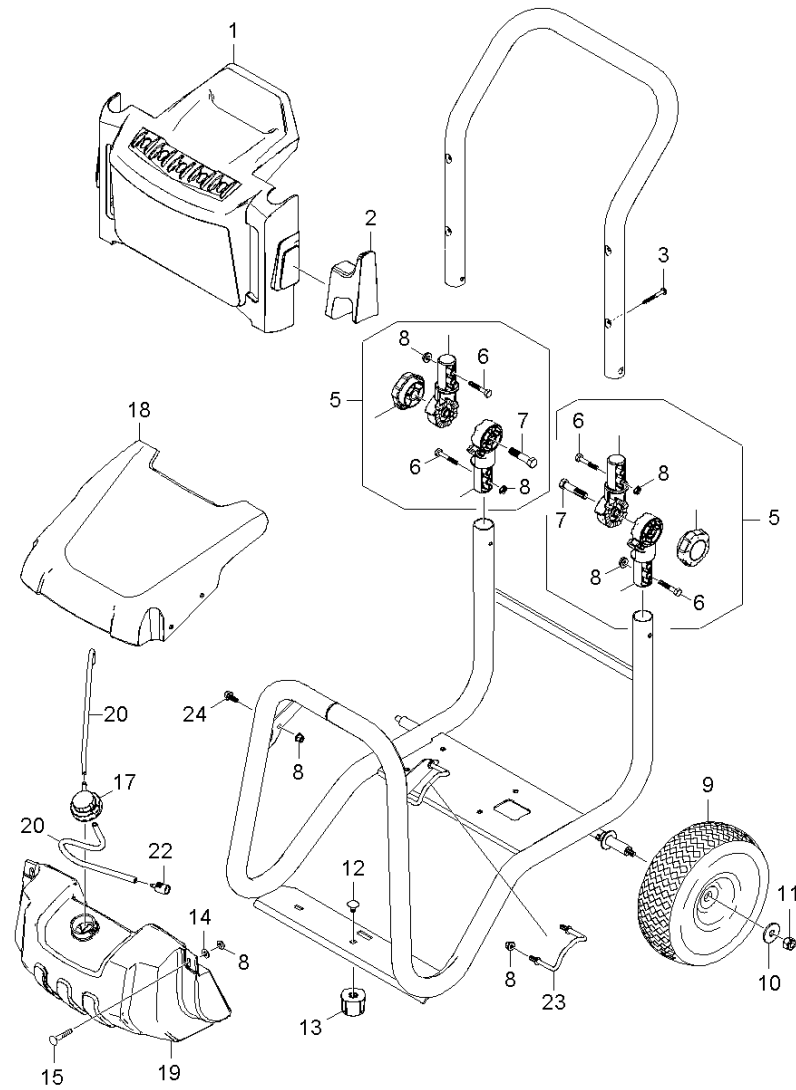

Spare parts list G 3025 BH (91393560)

pos Article no. Description

10 01033220 Frame

20 01033230 Pump set

30 01033260 Motor

40 01033290 Accessories

10 Frame (01033220)

pos	Article no.	Description	Quantity	Selling Unit	Fußnotentext
1	50049950	Holder plate	1.000	ST	
2	50448270	Holder pistol	1.000	ST	
3	91960440	Cross Recessed Pan head screw	4.000	ST	
5	91170010	ROTARY JOINT ASSEMBLY	2.000	ST	
6	91960410	HEX HEAD BOLT 3/8-16 X 1-3/4	4.000	ST	
7	91963070	1/4-20 x 1-1/2 GR 2 HEX BOLT ZINC	2.000	ST	
8	91970100	1/4-20" Nylon Insert Lock Nut with Flan	10.000	ST	
9	91890120	WHEEL, YELLOW RIM 12"X 3.50" PNEUMATIC	2.000	ST	
10	91980140	Washer 21/64 X 1"	2.000	ST	
11	91970020	5/16-18 NE NYLON INSERT L/N ZC 5UM	2.000	ST	
12	91963080	5/16-18 X 1/2 CARRIAGE BOLT A307 BLK	1.000	ST	
13	91834050	RUBBER DAMPENER 5/16"-18FEMALE 2001	1.000	ST	
14	91980150	Washer 1/4"	2.000	ST	
15	91960430	Oval Countersunk head machine screw	2.000	ST	
17	40638070	Cover tank cleaning agents	1.000	ST	
18	50329470	Cover long without chemistry regulation	1.000	ST	
19	50711740	Tank front	1.000	ST	
20	63882160	Hose DN 5	1.000	M	TO ORDER AS CUT GOODS
22	57316520	Filter with weight	1.000	ST	
23	91420180	Lance holder G 3000 BH	1.000	ST	
24	91960420	Hex Washer Head Machine Screw 1/4-20	2.000	ST	