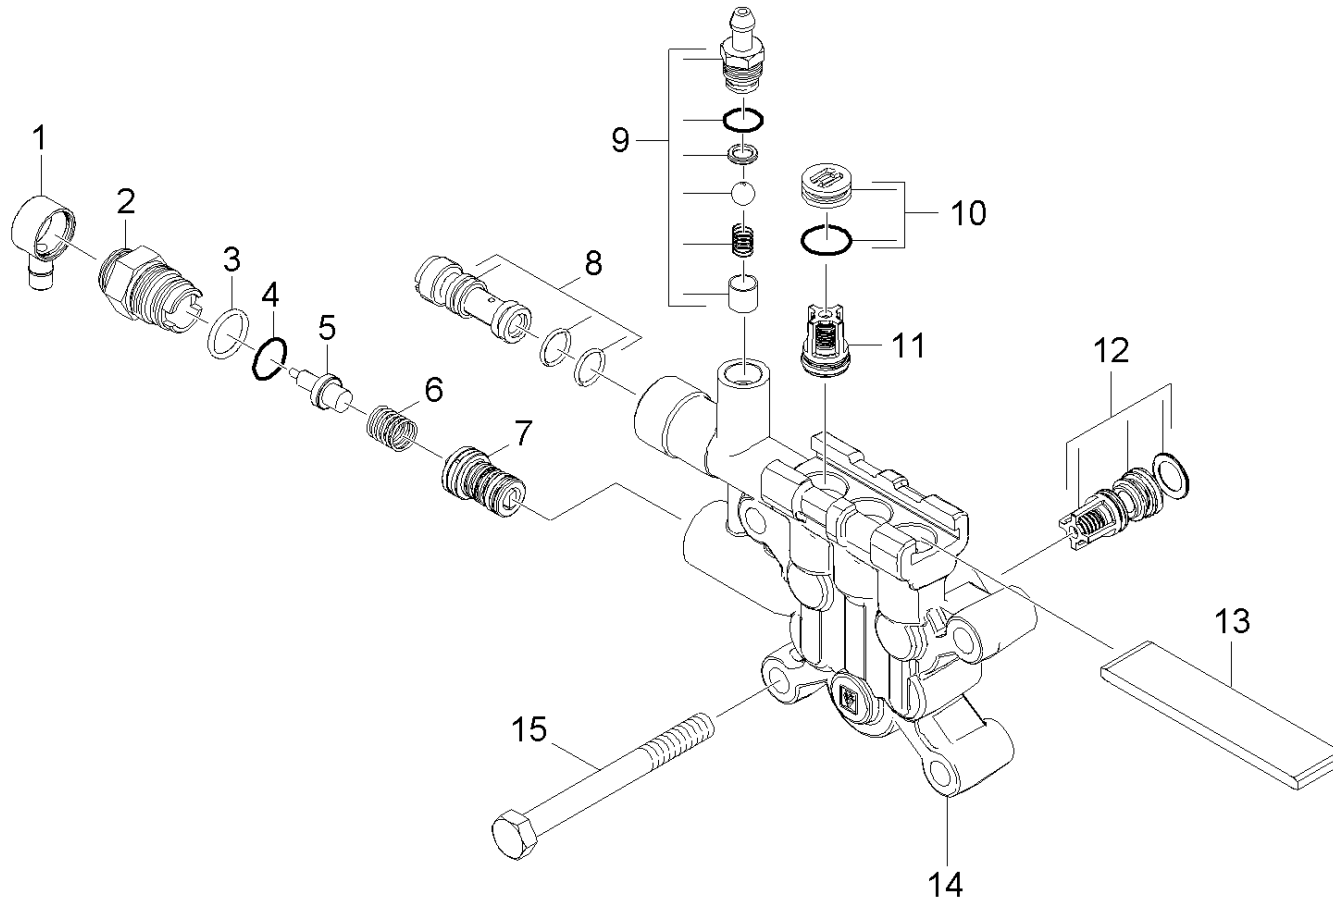

23 Cylinder head (01089200)

ET/VT	pos	Article no.	Description	Quantity	Selling Unit	Fußnotentext
	1	91340210	THERMAL VALVE COVER-SHORT	1.000	ST	
	2	91840180	Valve screw	1.000	ST	
	3	63624800	O-Ring seal 12,42x 1,78	1.000	ST	
	4	73625070	O-Ring seal 8x2-NBR 90 DIN 3770	1.000	ST	
	5	64134030	TERMO VALVE TIN COATED	1.000	ST	
	6	53322900	Helical spring	1.000	ST	
	7	91750050	Unloader Assembly	1.000	ST	
	8	91393720	SPARE PART LIST NOZZLE INS 020/021 PUMP	1.000	ST	
	9	28838620	Spare part set chemistry	1.000	ST	
	10	41320070	Drain plug only for replacement	3.000	ST	
X-X	11	28849160	Valve (3 Stück)	1.000	ST	SET CONSITSTS OF 3X VALVE
	12	91393760	Valve 3 St.	1.000	ST	SET CONSITSTS OF 3X VALVE
	13	50030620	Plate	1.000	ST	
	14	91350150	Cylinder Head-Machined	1.000	ST	
	15	73040980	Hexagonal head screw M8x80-8.8-A2E ISO	4.000	ST	