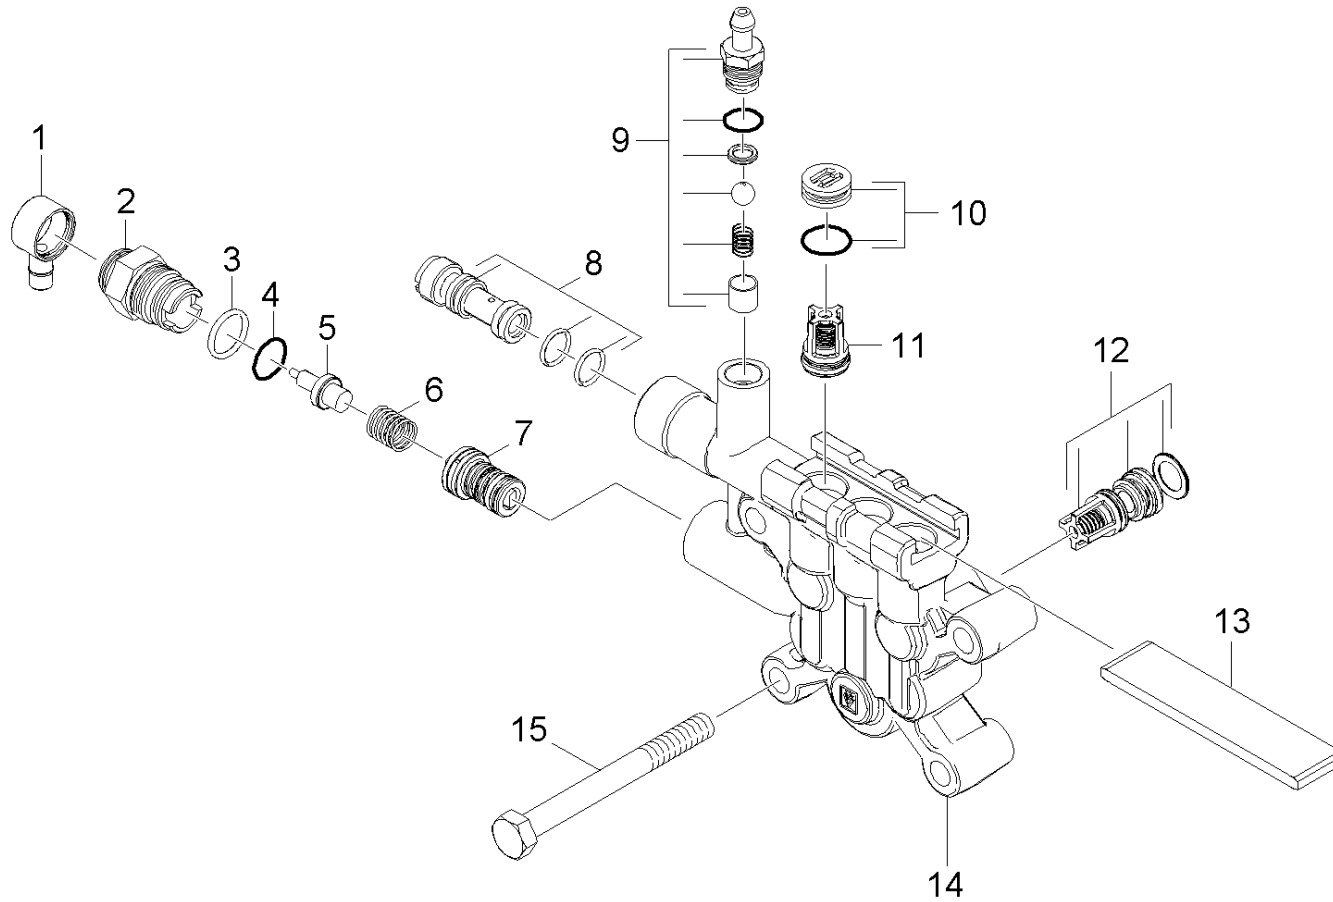

23 Cylinder head (01089200)

ET/VT	pos	Article no.	Description	Quantity	Selling Unit	Fußnotentext
	1	91340210	THERMAL VALVE COVER-SHORT	1.000	ST	
	2	91840180	Valve screw	1.000	ST	
	3	63624800	O-Ring seal 12,42x 1,78	1.000	ST	
	4	73625070	O-Ring seal 8x2-NBR 90 DIN 3770	1.000	ST	
	5	64134030	TERMO VALVE TIN COATED	1.000	ST	
	6	53322900	Helical spring	1.000	ST	
	7	91750050	Unloader Assembly	1.000	ST	
	8	91393720	SPARE PART LIST NOZZLE INS 020/021 PUMP	1.000	ST	
	9	28838620	Spare part set chemistry	1.000	ST	
	10	41320070	Drain plug only for replacement	3.000	ST	
X-X	11	28849160	Valve (3 Stück)	1.000	ST	SET CONSITSTS OF 3X VALVE
	12	91393760	Valve 3 St.	1.000	ST	SET CONSITSTS OF 3X VALVE
	13	50030620	Plate	1.000	ST	
	14	91350150	Cylinder Head-Machined	1.000	ST	
	15	73040980	Hexagonal head screw M8x80-8.8-A2E ISO	4.000	ST	

9 Spare part set chemistry (28838620)

pos	Article no.	Description	Quantity	Selling Unit
10	51107140	Sleeve	1.000	ST
20	53322580	Helical spring	1.000	ST
30	53800140	Label	1.000	ST
40	54434480	Nipple chemistry	1.000	ST
50	63621750	O-Ring seal 5,28x 1,78	1.000	ST
60	63624510	O-Ring seal 8,0 x 1,0	1.000	ST
70	74019090	Sphere 7 G40 -1.4401 DIN 5401	1.000	ST