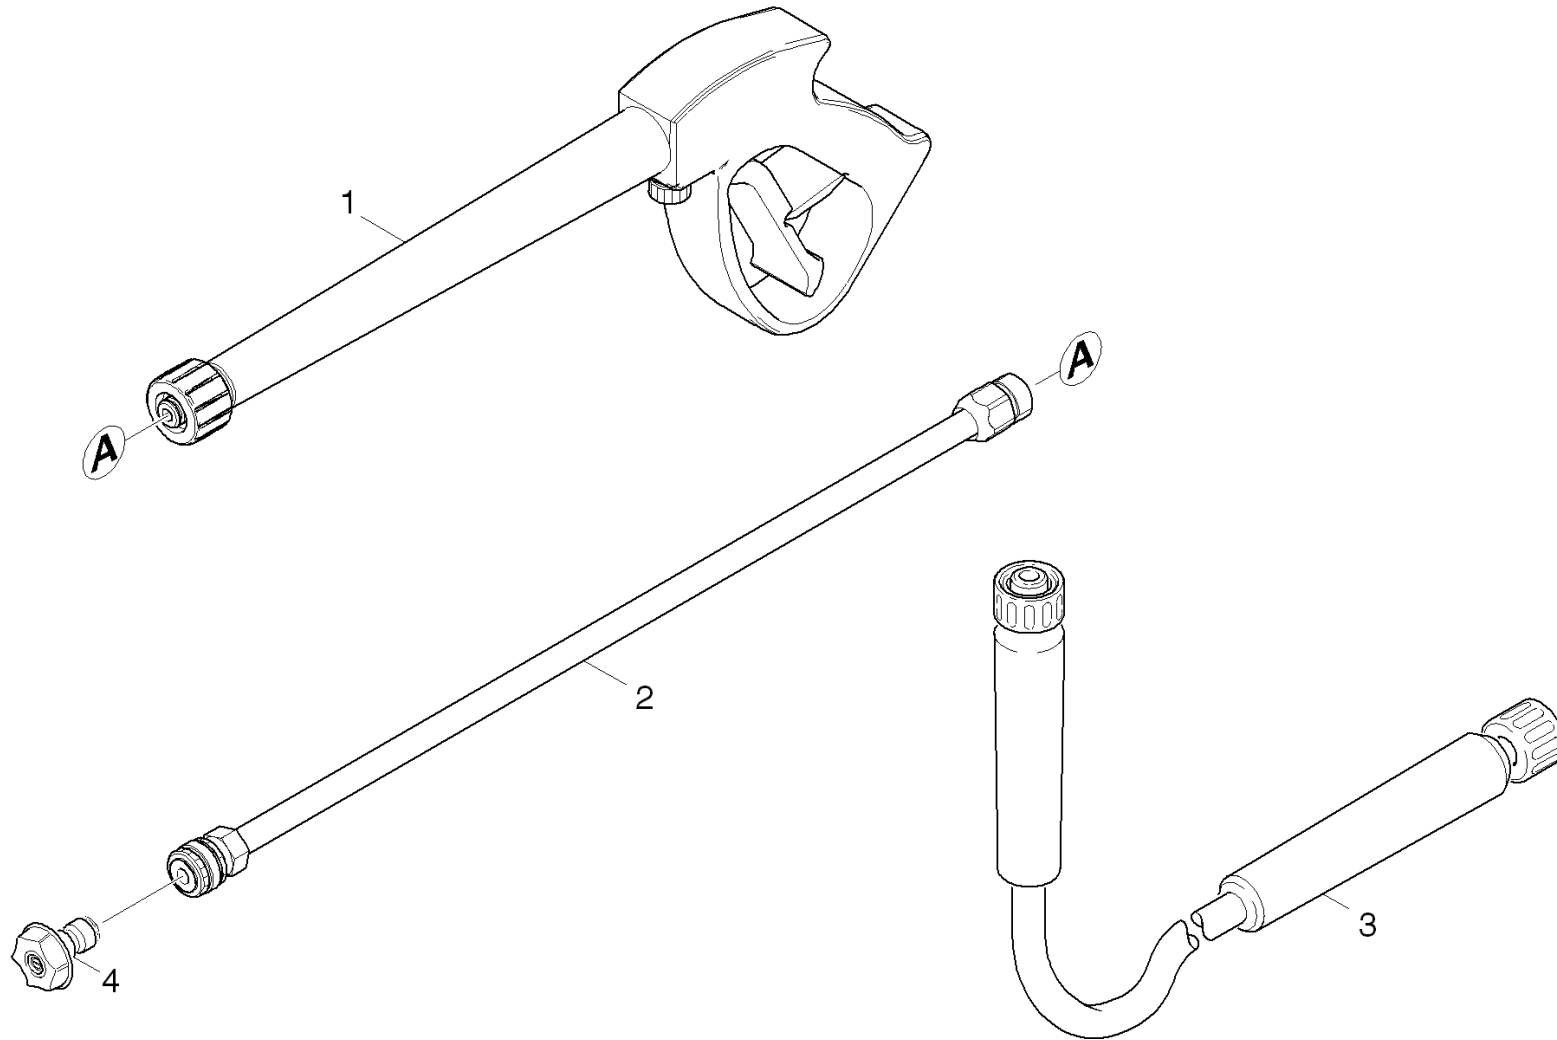

40 Accessories (01489960)

ET/VT	pos	Article no.	Description	Quantity	Selling Unit	from ser.nr.	up to ser.nr.	var. information
	1	91120200	3200psi MV GUN KAERCHER	1.000	ST			
	2	91125260	LANCE- AL QUICK CONNECT MALE 3000 PSI	1.000	ST			
	3	91623210	HP HOSE DN6/25'/3000/KA/BLK/PLSTC	1.000	ST			
X-	4	91040320	QUICK DISCONNECT NOZZLE KIT-0305	1.000	ST	109538		Version 2
	4	91040180	MC Q/C NOZZLE KIT (0325)	1.000	ST		109537	Version 1