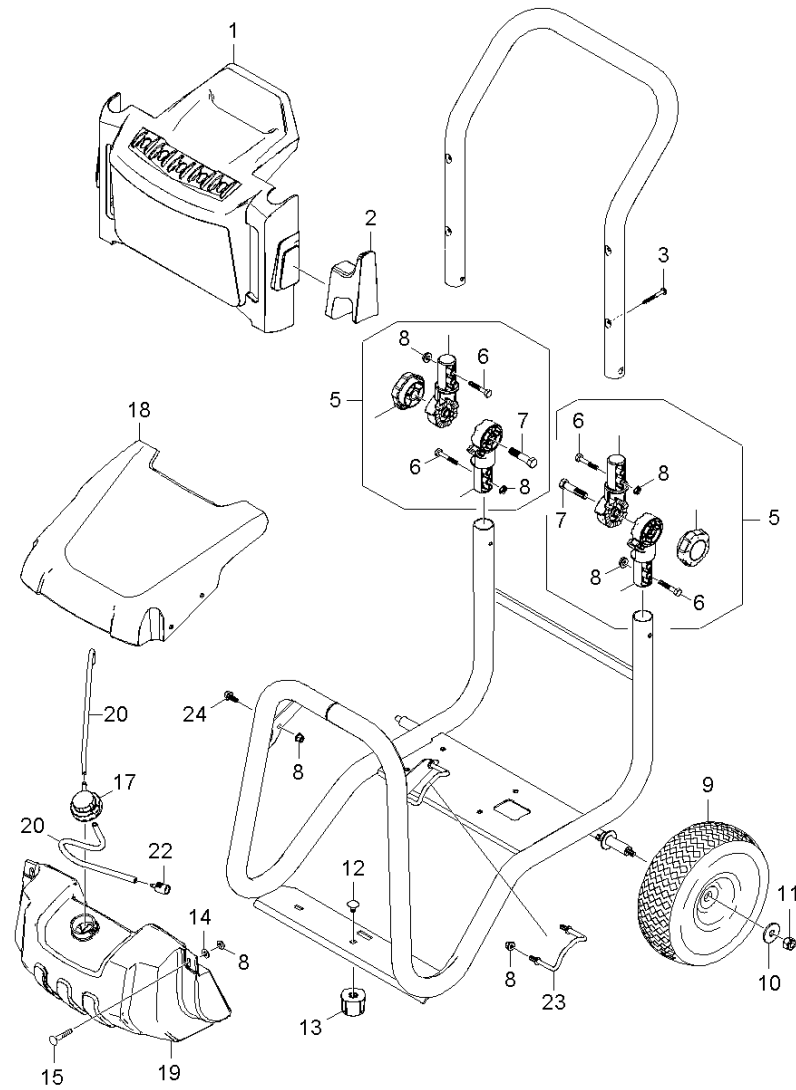

10 Frame (01032060)

pos	Article no.	Description	Quantity	Selling Unit	Fußnotentext
1	50049950	Holder plate	1.000	ST	
2	50448270	Holder pistol	1.000	ST	
3	91960440	Cross Recessed Pan head screw	4.000	ST	
5	91170010	ROTARY JOINT ASSEMBLY	2.000	ST	
6	91960410	HEX HEAD BOLT 3/8-16 X 1-3/4	4.000	ST	
7	91963070	1/4-20 x 1-1/2 GR 2 HEX BOLT ZINC	2.000	ST	
8	91970100	1/4-20" Nylon Insert Lock Nut with Flan	10.000	ST	
9	91890120	WHEEL, YELLOW RIM 12"X 3.50" PNEUMATIC	2.000	ST	
10	91980140	Washer 21/64 X 1"	2.000	ST	
11	91970020	5/16-18 NE NYLON INSERT L/N ZC 5UM	2.000	ST	
12	91963080	5/16-18 X 1/2 CARRIAGE BOLT A307 BLK	1.000	ST	
13	91834050	RUBBER DAMPENER 5/16"-18FEMALE 2001	1.000	ST	
14	91980150	Washer 1/4"	2.000	ST	
15	91960430	Oval Countersunk head machine screw	2.000	ST	
17	40638070	Cover tank cleaning agents	1.000	ST	
18	50329470	Cover long without chemistry regulation	1.000	ST	
19	50711740	Tank front	1.000	ST	
20	63882160	Hose DN 5	1.000	M	TO ORDER AS CUT GOODS
22	57316520	Filter with weight	1.000	ST	
23	91420180	Lance holder G 3000 BH	1.000	ST	
24	91960420	Hex Washer Head Machine Screw 1/4-20	2.000	ST