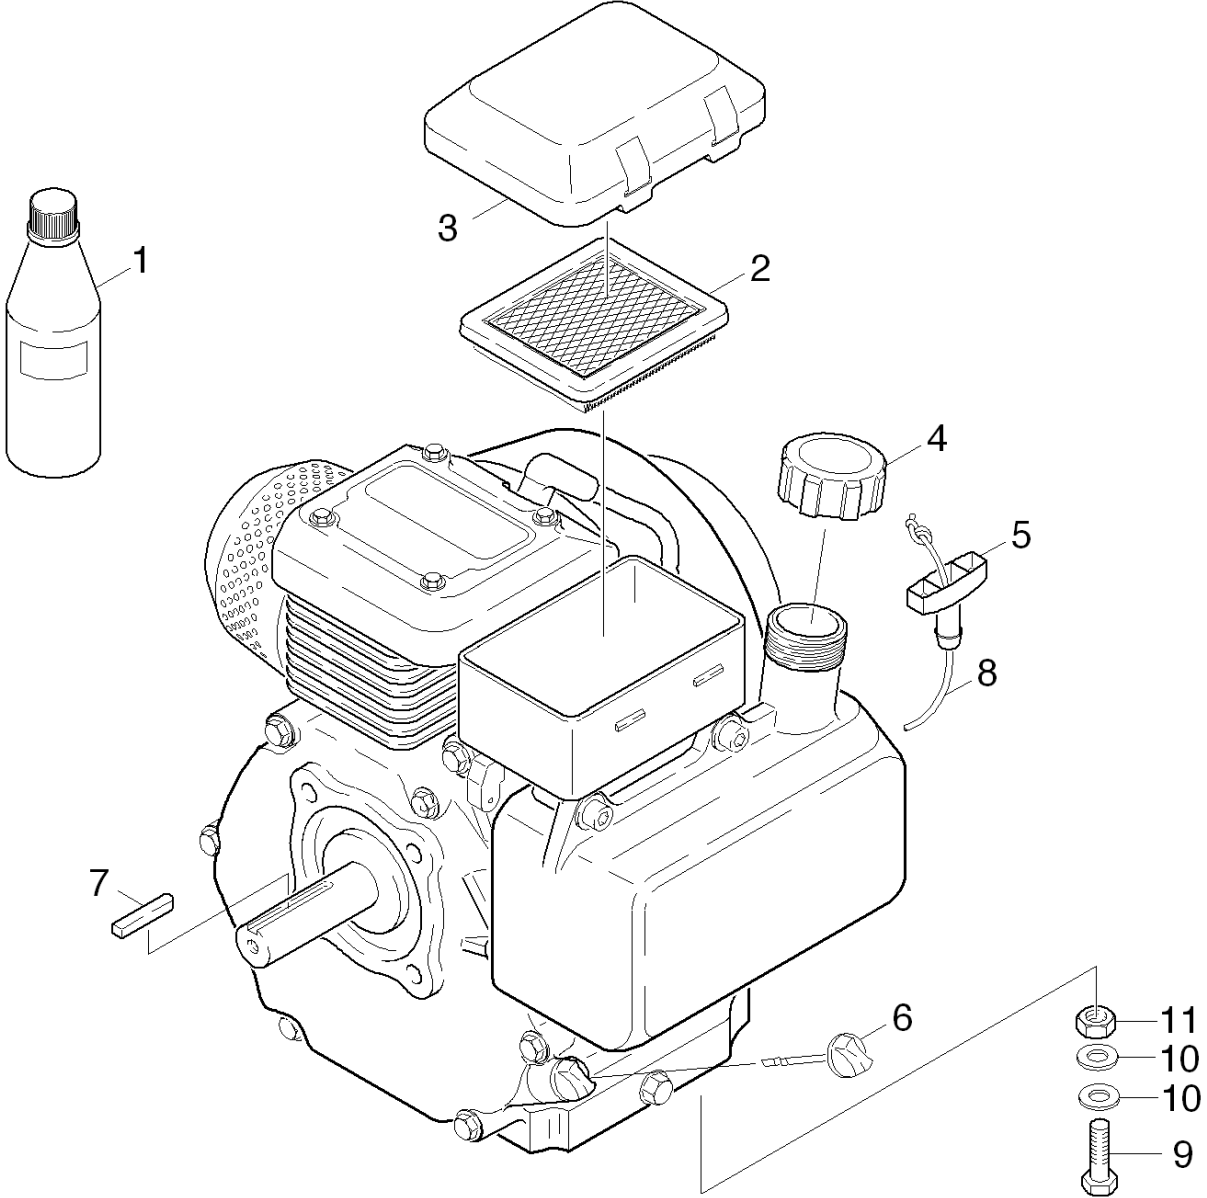

31 Motor (01129970)

---

pos	Article no.	Description	Quantity	Selling Unit	from ser.nr.	up to ser.nr.
1	62880500	Engine oil 1L	1.000	ST	0000000000	0000000000
2	64917260	Air filter insert	1.000	ST	0000000000	0000000000
3	91945430	Cover	1.000	ST	0000000000	0000000000
4	64917230	Cap of a tank	1.000	ST	0000000000	0000000000
5	64915030	Handhold	1.000	ST	0000000000	0000000000
6	91945310	OIL DIP ROD	1.000	ST	0000000000	0000000000
7	91945450	Parallel key	1.000	ST	0000000000	0000000000
8	64915460	Pull cord	1.000	ST	0000000000	0000000000
9	77779990	Stockpiling discontinued	4.000	ST		
10	77779990	Stockpiling discontinued	8.000	ST		
11	91970020	5/16-18 NE NYLON INSERT L/N ZC 5UM	4.000	ST