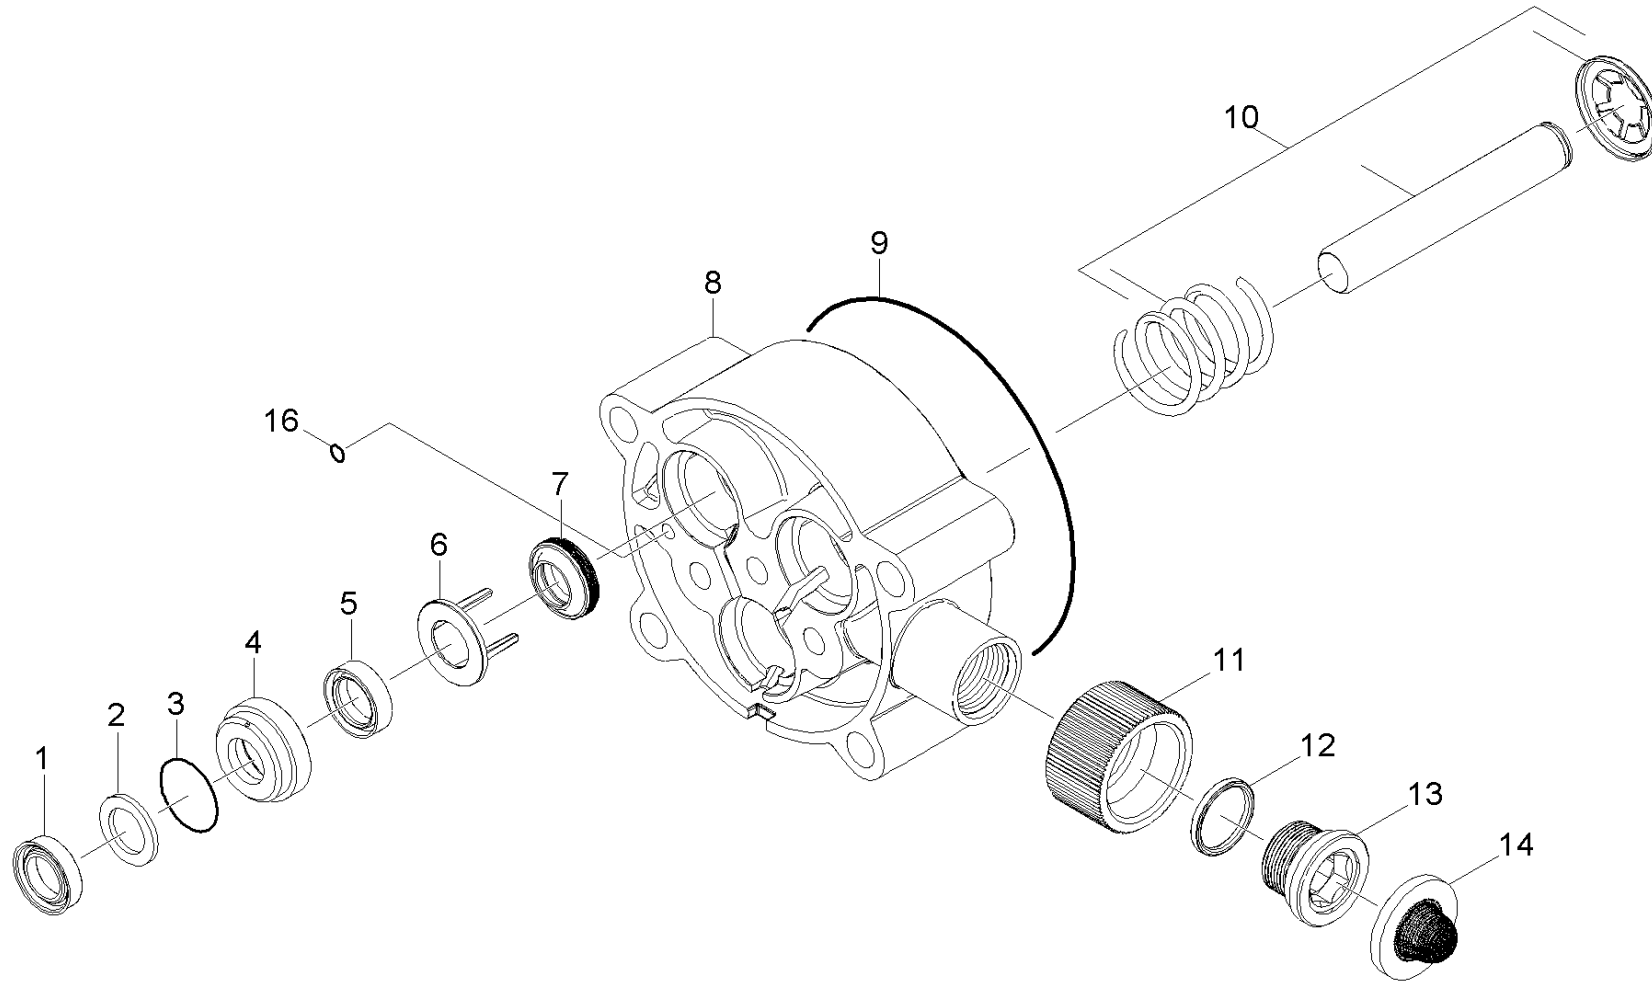

20 Pump set (01087300)

pos	Article no.	Description	from ser.nr.	up to ser.nr.	var. information
21	01087310	Valves		109537	Version 1
22	01087320	Piston		109537	Version 1
23	01087570	Valves	109538		Version 2
24	01087560	Piston	109538		Version 2

23 Cylinder head (01089200)

ET/VT	pos	Article no.	Description	Quantity	Selling Unit	Fußnotentext
	1	91340210	THERMAL VALVE COVER-SHORT	1.000	ST	
	2	91840180	Valve screw	1.000	ST	
	3	63624800	O-Ring seal 12,42x 1,78	1.000	ST	
	4	73625070	O-Ring seal 8x2-NBR 90 DIN 3770	1.000	ST	
	5	64134030	TERMO VALVE TIN COATED	1.000	ST	
	6	53322900	Helical spring	1.000	ST	
	7	91750050	Unloader Assembly	1.000	ST	
	8	91393720	SPARE PART LIST NOZZLE INS 020/021 PUMP	1.000	ST	
	9	28838620	Spare part set chemistry	1.000	ST	
	10	41320070	Drain plug only for replacement	3.000	ST	
X-X	11	28849160	Valve (3 Stück)	1.000	ST	SET CONSITSTS OF 3X VALVE
	12	91393760	Valve 3 St.	1.000	ST	SET CONSITSTS OF 3X VALVE
	13	50030620	Plate	1.000	ST	
	14	91350150	Cylinder Head-Machined	1.000	ST	
	15	73040980	Hexagonal head screw M8x80-8.8-A2E ISO	4.000	ST	

9 Spare part set chemistry (28838620)

pos	Article no.	Description	Quantity	Selling Unit
10	51107140	Sleeve	1.000	ST
20	53322580	Helical spring	1.000	ST
30	53800140	Label	1.000	ST
40	54434480	Nipple chemistry	1.000	ST
50	63621750	O-Ring seal 5,28x 1,78	1.000	ST
60	63624510	O-Ring seal 8,0 x 1,0	1.000	ST
70	74019090	Sphere 7 G40 -1.4401 DIN 5401	1.000	ST