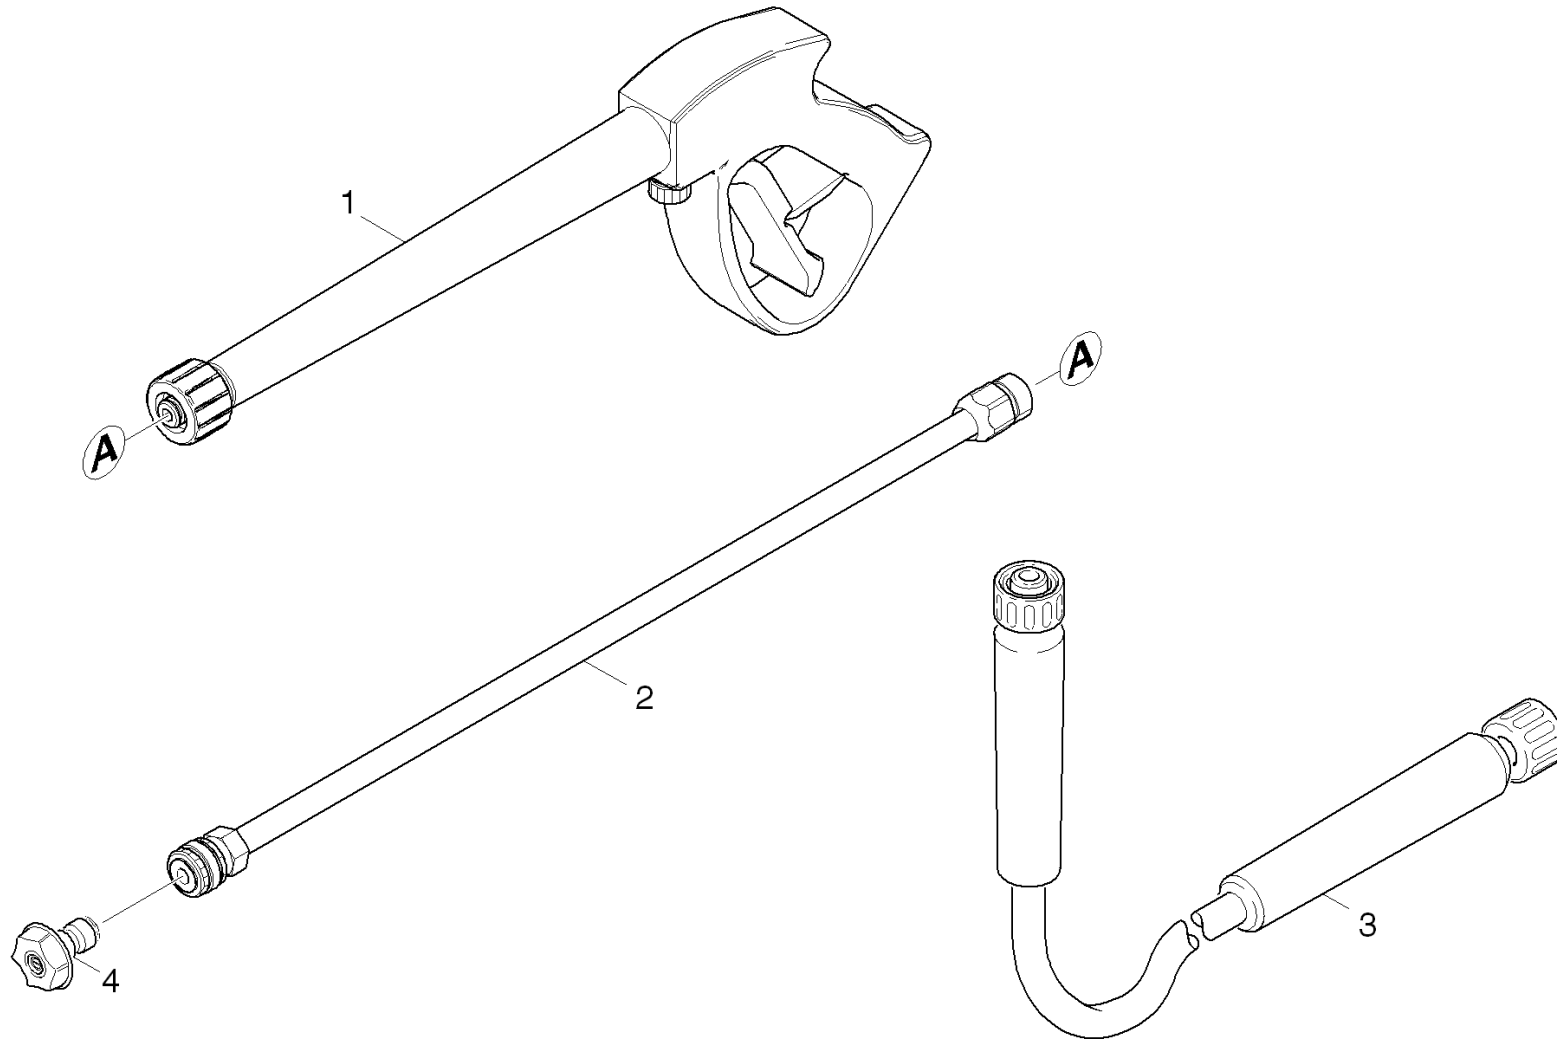

23 Valves (01087570)

ET/VT	pos	Article no.	Description	Quantity	Selling Unit	Fußnotentext
	1	91391950	SPARE PARTS LIST-SET3	1.000	ST	
	2	91540360	M18 PIPE PLUG	6.000	ST	
	3	63624800	O-Ring seal 12,42x 1,78	8.000	ST	
X-X	4	28849160	Valve (3 Stück)	2.000	ST	3 QTY.
	5	91391940	SPARE PARTS LIST-SET2	1.000	ST	
	6	63626340	O-Ring seal 15,6 x 1,78-NBR 70	1.000	ST	
	7	91340190	MALE ADAPTER	1.000	ST	
	8	91810050	FILTER SEAL-HOSE CONNECTOR-	1.000	ST	
	9	91550130	FEMALE HOSE CONNECTOR	1.000	ST	
	10	73060750	Cylinder head screw M 8x 40-8.8-A2E ISO	3.000	ST	
	11	55840910	Valve pin check valve	1.000	ST	
	12	63628510	O-Ring seal 4 x 2 NBR 90	1.000	ST	
	13	63623840	O-Ring seal 9,0 x 1,5	1.000	ST	
	14	47690340	Nozzle insert only for replacement	1.000	ST	
	15	53322580	Helical spring	1.000	ST	
	16	63621750	O-Ring seal 5,28x 1,78	1.000	ST	
	17	74019090	Sphere 7 G40 -1.4401 DIN 5401	1.000	ST	
	18	63624510	O-Ring seal 8,0 x 1,0	1.000	ST	
	19	54434480	Nipple chemistry	1.000	ST	
	20	91350040	CYLINDER HEAD-MACHINED	1.000	ST	
	21	91773050	MOLDED RUBBER END CAP	1.000	ST	

33 Transmission (01130110)

pos	Article no.	Description	Quantity	Selling Unit
1	91350060	SHORT OIL HOUSING AND PISTON GUIDE	1.000	ST
2	91653550	GROOVED BALL BEARING	1.000	ST
3	91540370	MOLDED SLEEVE-WOBBLE SHAFT-MACHINED-	1.000	ST
4	64012600	Angular contact ball bearing	1.000	ST
5	91773090	RADIAL SEAL, 30 x 52 x 7	1.000	ST
6	63625370	O-Ring seal 63,17x 2,62	1.000	ST
7	91350050	FLANGE SPACER-MACHINED-	1.000	ST
8	73130510	Spring washer 8-FST-A3E DIN 7980	4.000	ST
9	73060400	Cylinder head screw M8x16 -8.8-A2E ISO4	4.000	ST
10	51156560	Washer	4.000	ST
11	69650070	5/16-24X1 GR 5 SHCS THRU HARDENED ZC	4.000	ST
12	62881120	Engine oil 1L	1.000	ST