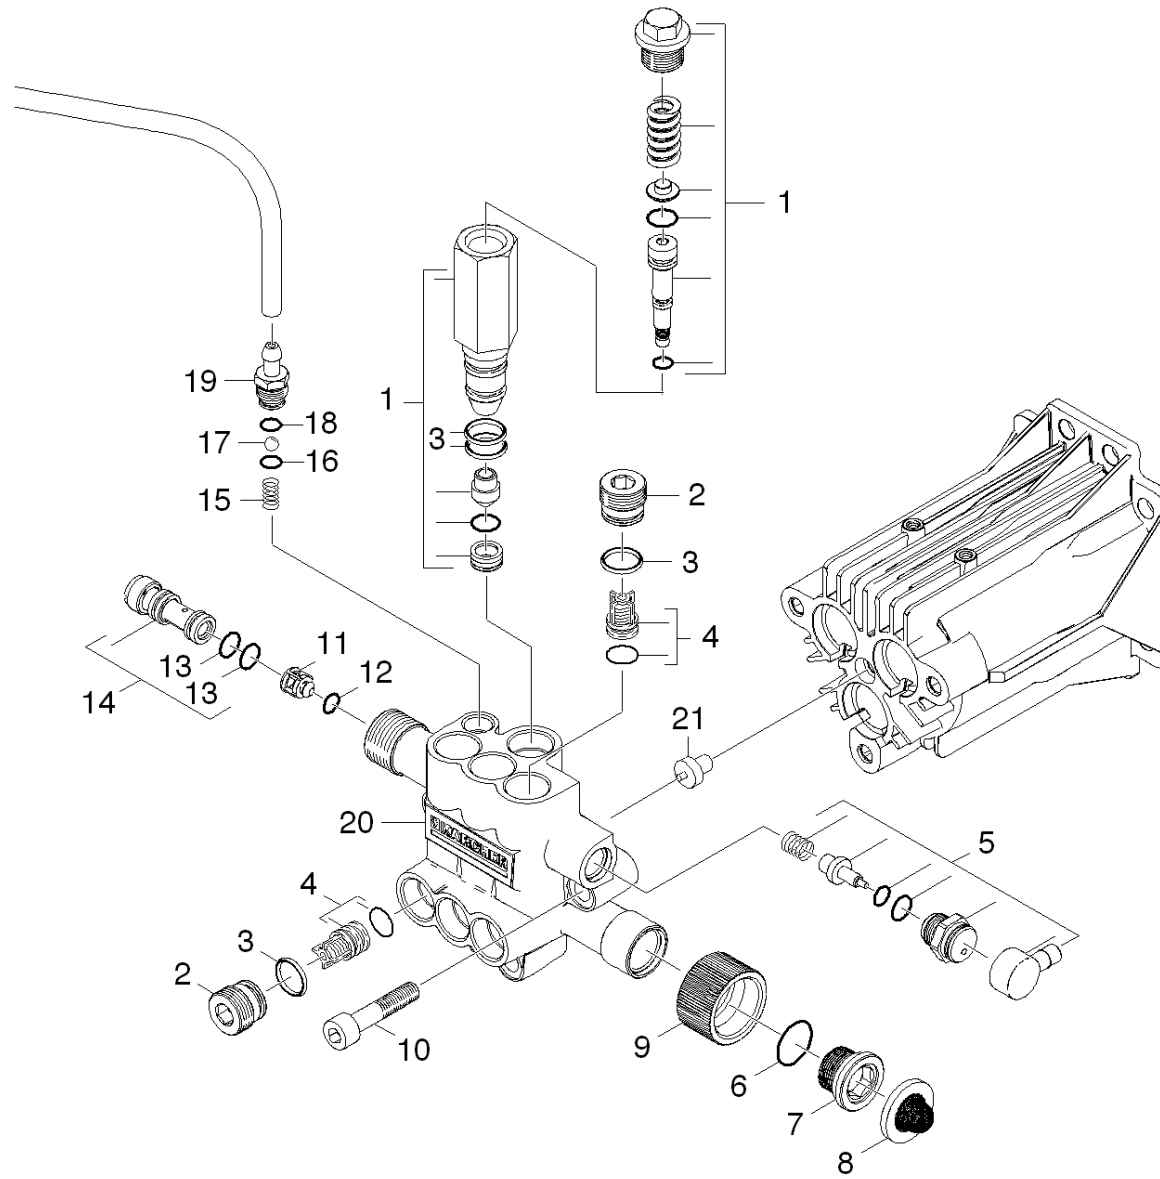

23 Valves (01087570)

ET/VT	pos	Article no.	Description	Quantity	Selling Unit	Fußnotentext
	1	91391950	SPARE PARTS LIST-SET3	1.000	ST	
	2	91540360	M18 PIPE PLUG	6.000	ST	
	3	63624800	O-Ring seal 12,42x 1,78	8.000	ST	
X-X	4	28849160	Valve (3 Stück)	2.000	ST	3 QTY.
	5	91391940	SPARE PARTS LIST-SET2	1.000	ST	
	6	63626340	O-Ring seal 15,6 x 1,78-NBR 70	1.000	ST	
	7	91340190	MALE ADAPTER	1.000	ST	
	8	91810050	FILTER SEAL-HOSE CONNECTOR-	1.000	ST	
	9	91550130	FEMALE HOSE CONNECTOR	1.000	ST	
	10	73060750	Cylinder head screw M 8x 40-8.8-A2E ISO	3.000	ST	
	11	55840910	Valve pin check valve	1.000	ST	
	12	63628510	O-Ring seal 4 x 2 NBR 90	1.000	ST	
	13	63623840	O-Ring seal 9,0 x 1,5	1.000	ST	
	14	47690340	Nozzle insert only for replacement	1.000	ST	
	15	53322580	Helical spring	1.000	ST	
	16	63621750	O-Ring seal 5,28x 1,78	1.000	ST	
	17	74019090	Sphere 7 G40 -1.4401 DIN 5401	1.000	ST	
	18	63624510	O-Ring seal 8,0 x 1,0	1.000	ST	
	19	54434480	Nipple chemistry	1.000	ST	
	20	91350040	CYLINDER HEAD-MACHINED	1.000	ST	
	21	91773050	MOLDED RUBBER END CAP	1.000	ST	