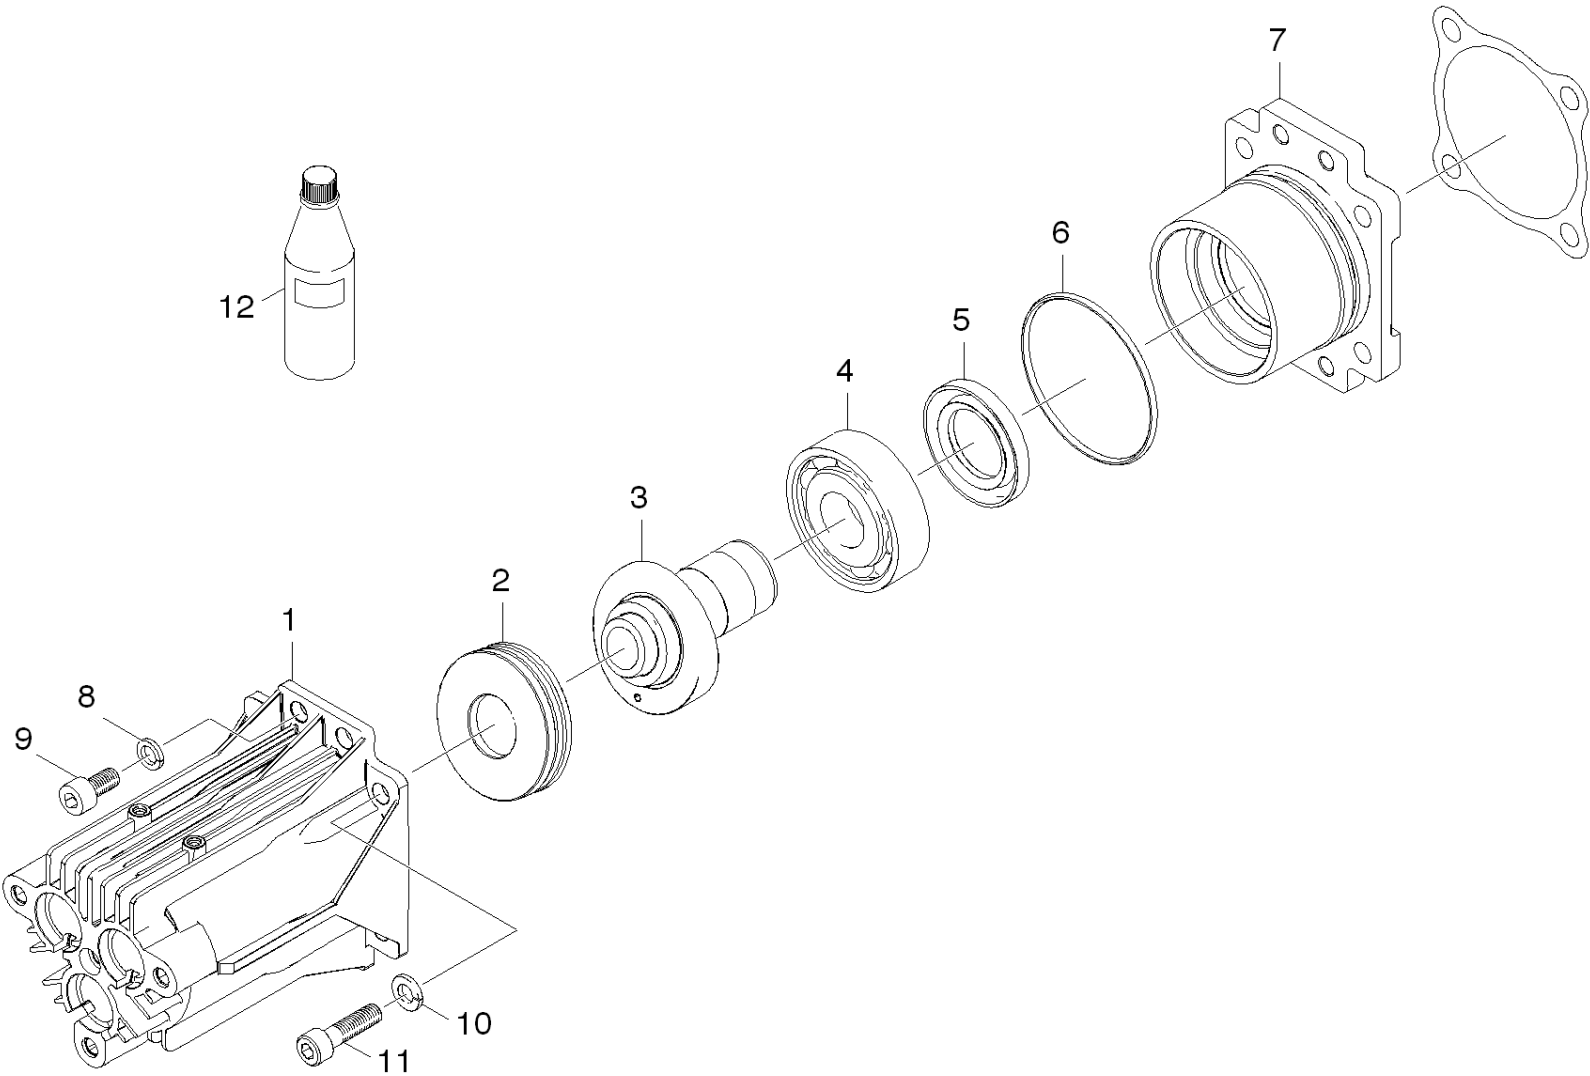

33 Transmission (01130110)

pos	Article no.	Description	Quantity	Selling Unit
1	91350060	SHORT OIL HOUSING AND PISTON GUIDE	1.000	ST
2	91653550	GROOVED BALL BEARING	1.000	ST
3	91540370	MOLDED SLEEVE-WOBBLE SHAFT-MACHINED-	1.000	ST
4	64012600	Angular contact ball bearing	1.000	ST
5	91773090	RADIAL SEAL, 30 x 52 x 7	1.000	ST
6	63625370	O-Ring seal 63,17x 2,62	1.000	ST
7	91350050	FLANGE SPACER-MACHINED-	1.000	ST
8	73130510	Spring washer 8-FST-A3E DIN 7980	4.000	ST
9	73060400	Cylinder head screw M8x16 -8.8-A2E ISO4	4.000	ST
10	51156560	Washer	4.000	ST
11	69650070	5/16-24X1 GR 5 SHCS THRU HARDENED ZC	4.000	ST
12	62881120	Engine oil 1L	1.000	ST