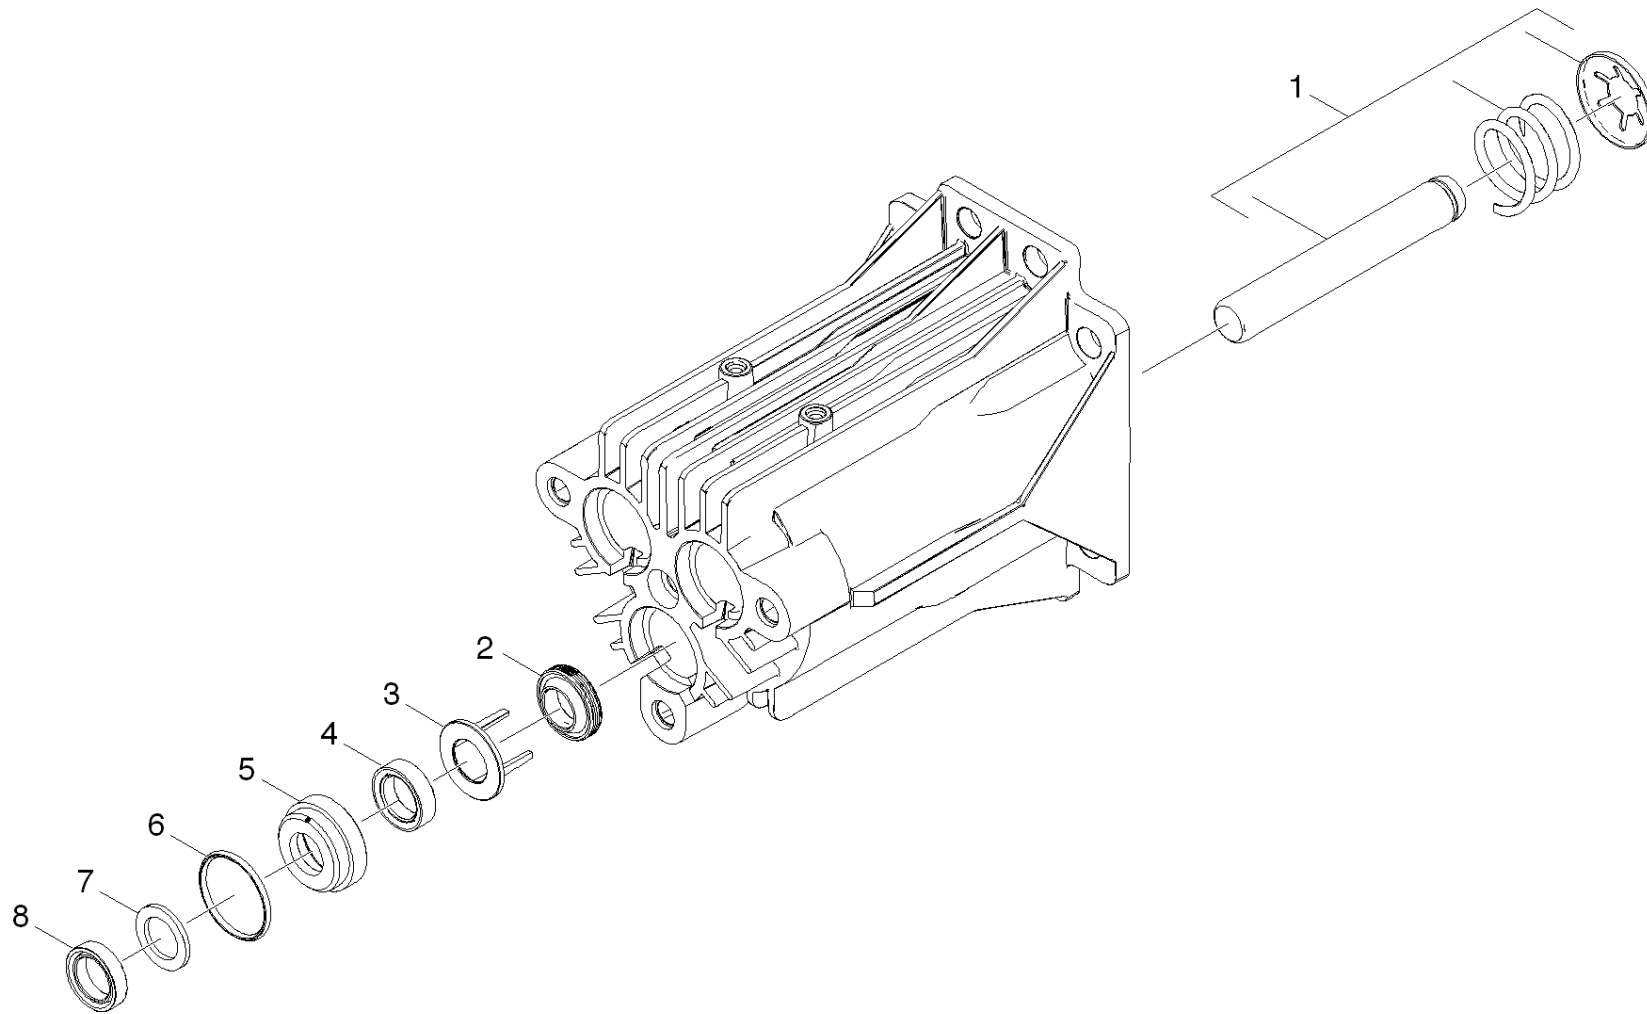

23 Valves (01087570)

ET/VT	pos	Article no.	Description	Quantity	Selling Unit	Fußnotentext
	1	91391950	SPARE PARTS LIST-SET3	1.000	ST	
	2	91540360	M18 PIPE PLUG	6.000	ST	
	3	63624800	O-Ring seal 12,42x 1,78	8.000	ST	
X-X	4	28849160	Valve (3 Stück)	2.000	ST	3 QTY.
	5	91391940	SPARE PARTS LIST-SET2	1.000	ST	
	6	63626340	O-Ring seal 15,6 x 1,78-NBR 70	1.000	ST	
	7	91340190	MALE ADAPTER	1.000	ST	
	8	91810050	FILTER SEAL-HOSE CONNECTOR-	1.000	ST	
	9	91550130	FEMALE HOSE CONNECTOR	1.000	ST	
	10	73060750	Cylinder head screw M 8x 40-8.8-A2E ISO	3.000	ST	
	11	55840910	Valve pin check valve	1.000	ST	
	12	63628510	O-Ring seal 4 x 2 NBR 90	1.000	ST	
	13	63623840	O-Ring seal 9,0 x 1,5	1.000	ST	
	14	47690340	Nozzle insert only for replacement	1.000	ST	
	15	53322580	Helical spring	1.000	ST	
	16	63621750	O-Ring seal 5,28x 1,78	1.000	ST	
	17	74019090	Sphere 7 G40 -1.4401 DIN 5401	1.000	ST	
	18	63624510	O-Ring seal 8,0 x 1,0	1.000	ST	
	19	54434480	Nipple chemistry	1.000	ST	
	20	91350040	CYLINDER HEAD-MACHINED	1.000	ST	
	21	91773050	MOLDED RUBBER END CAP	1.000	ST	