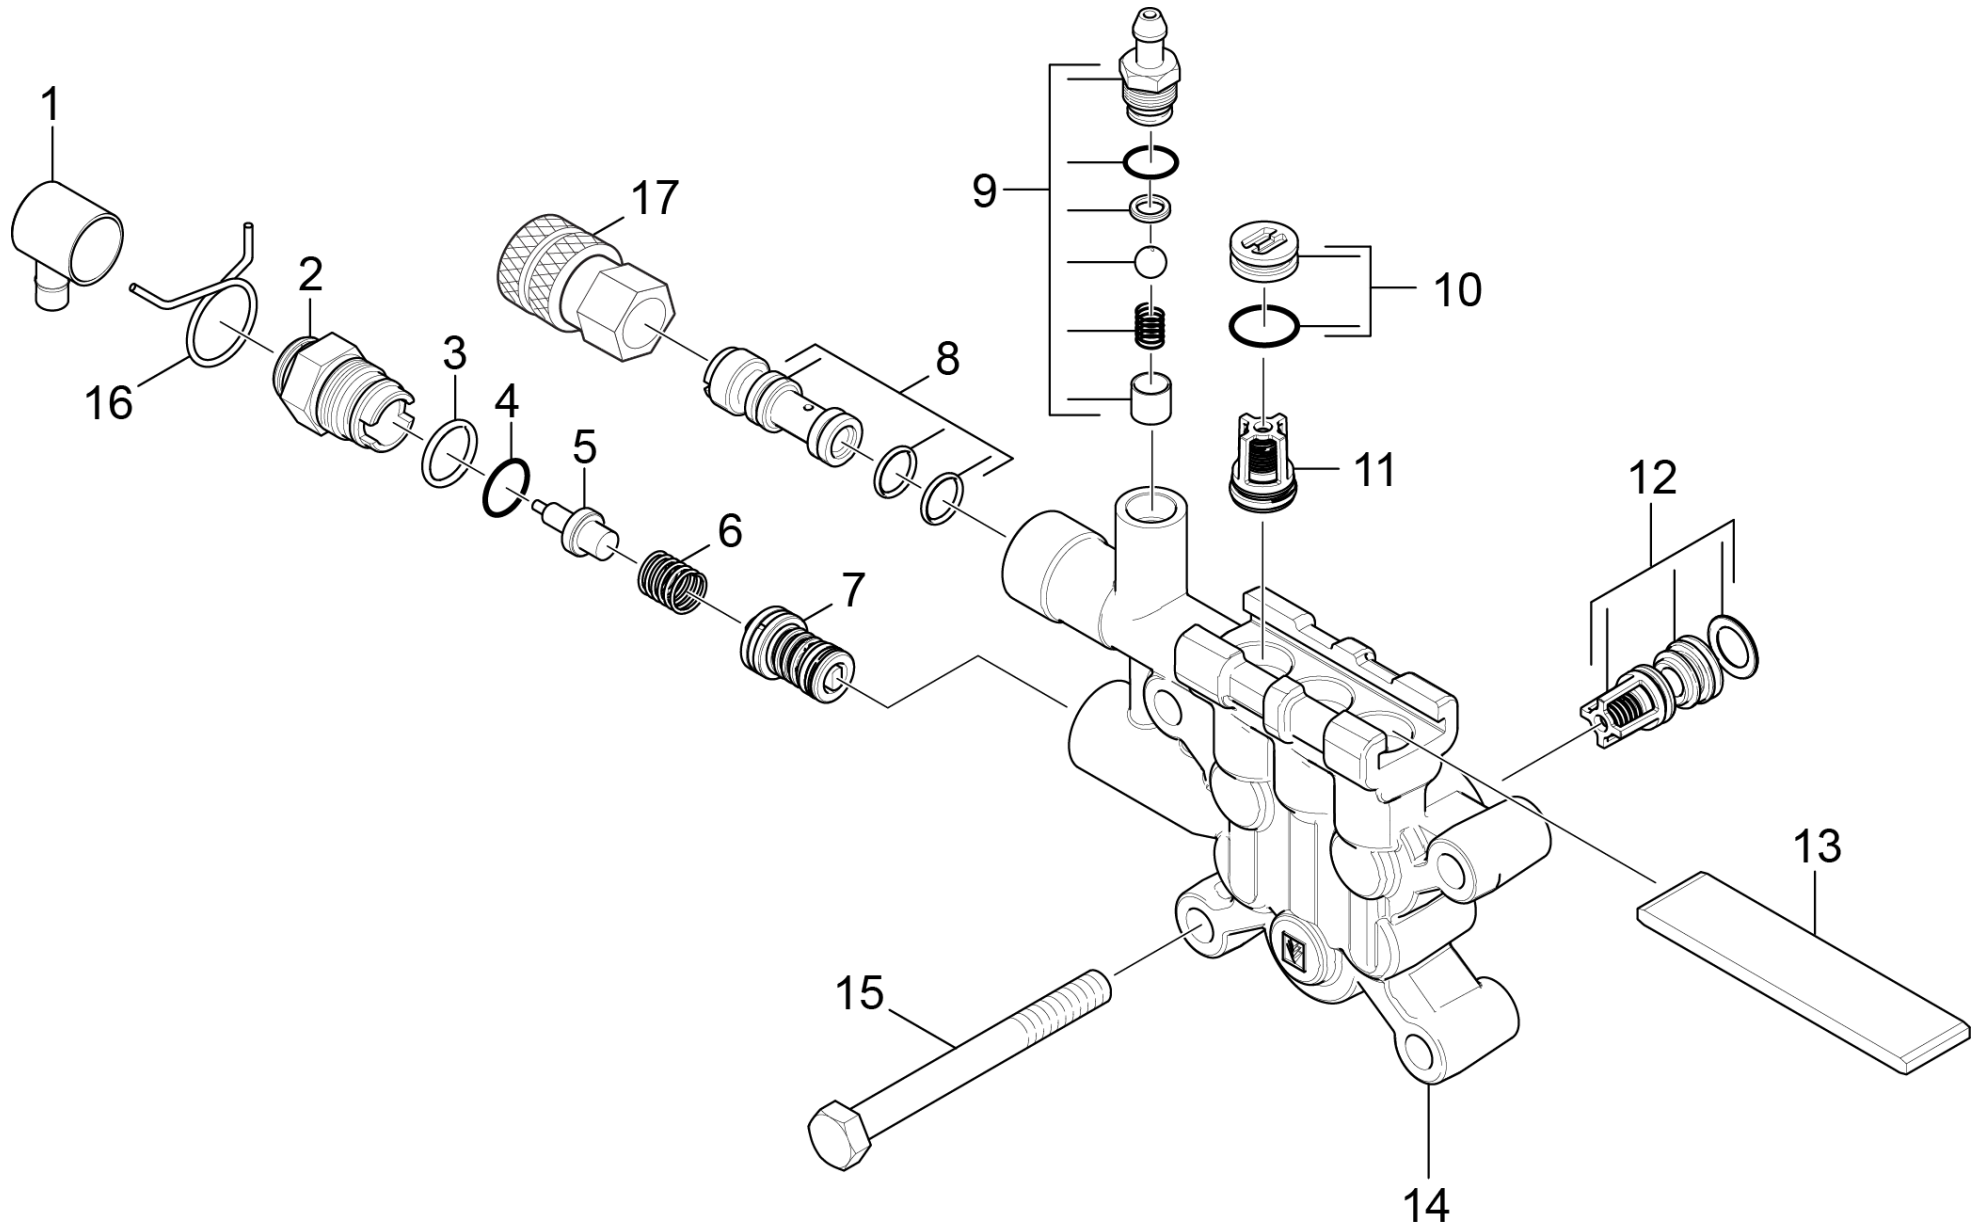

Spare parts list
(8.920-408.0) SPARE PART LIST - PERFORMANCE PLUS LC

SPARE PART LIST - PERFORMANCE PLUS LC (8.920-408.0)	6
10 FRAME (8.921-424.0).....	7
20 PUMP SET (8.921-429.0).....	9
21 CYLINDER HEAD (8.921-430.0).....	10
9 Spare part set chemistry (2.883-862.0).....	12
22 PISTON (8.921-431.0).....	13
30 MOTOR (8.921-250.0).....	15
31 MOTOR (8.921-254.0).....	16
32 Transmission (0.108-922.0).....	18
40 ACCESSORIES (8.921-439.0).....	20

SPARE PART LIST - PERFORMANCE PLUS LC (8.920-408.0)

Pos	Material #	Name	Qty.	Unit	Footnote text
10	8.921-424.0	FRAME	1.000	ST	ARTICLE ONLY AVAILABLE AT KNA
20	8.921-429.0	PUMP SET	1.000	ST	ARTICLE ONLY AVAILABLE AT KNA
30	8.921-250.0	MOTOR	1.000	ST	ARTICLE ONLY AVAILABLE AT KNA
40	8.921-439.0	ACCESSORIES	1.000	ST	ARTICLE ONLY AVAILABLE AT KNA

20 PUMP SET (8.921-429.0)

Pos	Material #	Name	Qty.	Unit	Footnote text
21	8.921-430.0	CYLINDER HEAD	1.000	ST	ARTICLE ONLY AVAILABLE AT KNA
22	8.921-431.0	PISTON	1.000	ST	ARTICLE ONLY AVAILABLE AT KNA

21 CYLINDER HEAD (8.921-430.0)

9 Spare part set chemistry (2.883-862.0)

ET/VT (spare/wear parts)	Pos	Material #	Name	Qty.	Unit	from ser.nr.	up to ser.nr.
	10	5.110-714.0	Sleeve	1.000	ST	0000000000	0000000000
	20	5.332-258.0	Helical spring	1.000	ST	0000000000	0000000000
	30	5.380-014.0	Label	1.000	ST	0000000000	0000000000
	40	5.443-448.0	Nipple chemistry	1.000	ST	0000000000	0000000000
X-X	50	6.362-175.0	O-Ring seal 5,28x 1,78	1.000	ST	0000000000	0000000000
	60	6.362-451.0	O-Ring seal 8,0 x 1,0	1.000	ST	0000000000	0000000000
	70	7.401-909.0	Sphere 7 G40 -1.4401 DIN 5401	1.000	ST	0000000000	0000000000