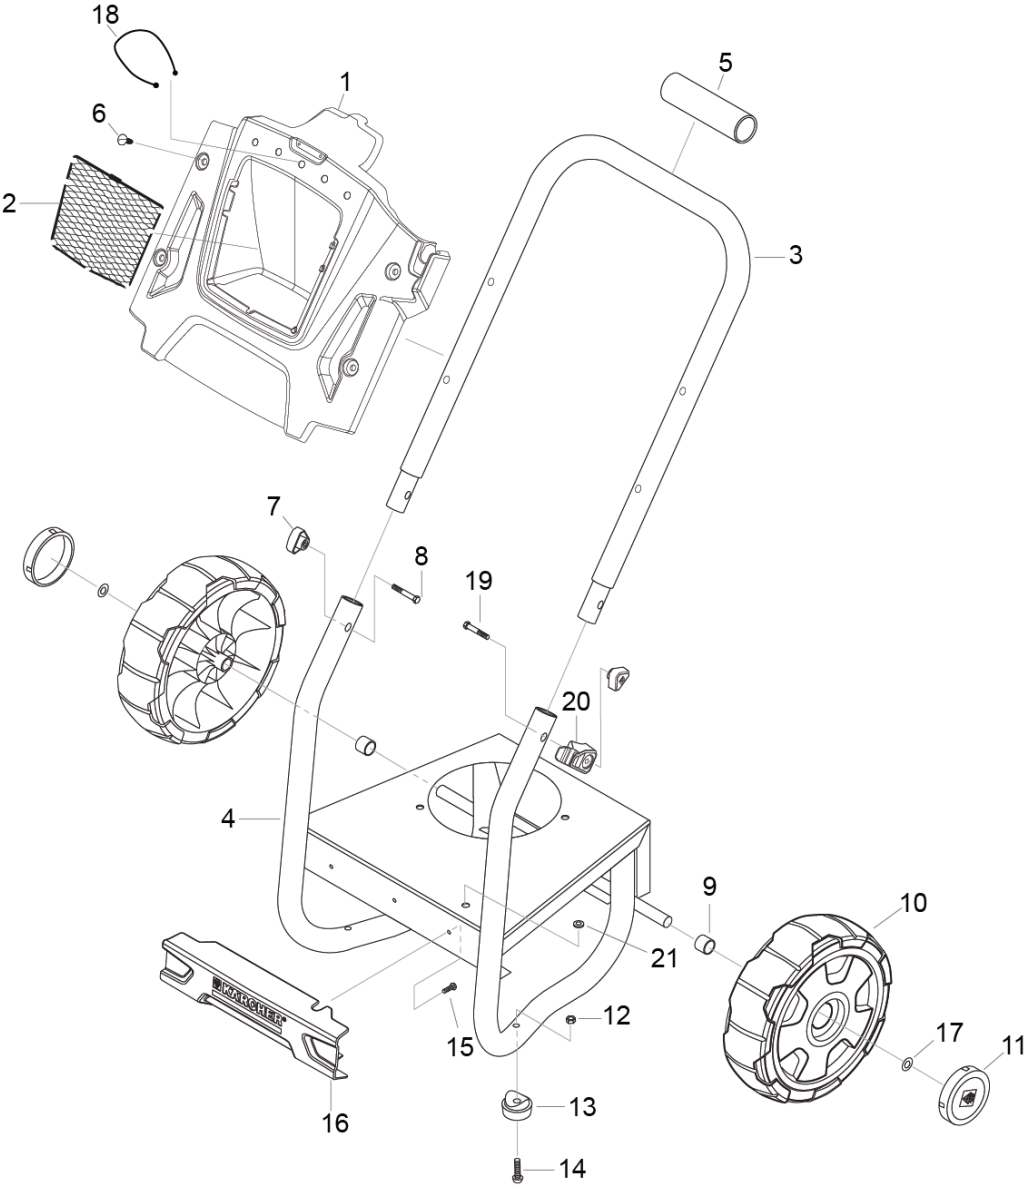

Spare parts list
(8.920-408.0) SPARE PART LIST - PERFORMANCE PLUS LC

SPARE PART LIST - PERFORMANCE PLUS LC (8.920-408.0)	6
10 FRAME (8.921-424.0).....	7
20 PUMP SET (8.921-429.0).....	9
21 CYLINDER HEAD (8.921-430.0).....	10
9 Spare part set chemistry (2.883-862.0).....	12
22 PISTON (8.921-431.0).....	13
30 MOTOR (8.921-250.0).....	15
31 MOTOR (8.921-254.0).....	16
32 Transmission (0.108-922.0).....	18
40 ACCESSORIES (8.921-439.0).....	20

SPARE PART LIST - PERFORMANCE PLUS LC (8.920-408.0)

Pos	Material #	Name	Qty.	Unit	Footnote text
10	8.921-424.0	FRAME	1.000	ST	ARTICLE ONLY AVAILABLE AT KNA
20	8.921-429.0	PUMP SET	1.000	ST	ARTICLE ONLY AVAILABLE AT KNA
30	8.921-250.0	MOTOR	1.000	ST	ARTICLE ONLY AVAILABLE AT KNA
40	8.921-439.0	ACCESSORIES	1.000	ST	ARTICLE ONLY AVAILABLE AT KNA