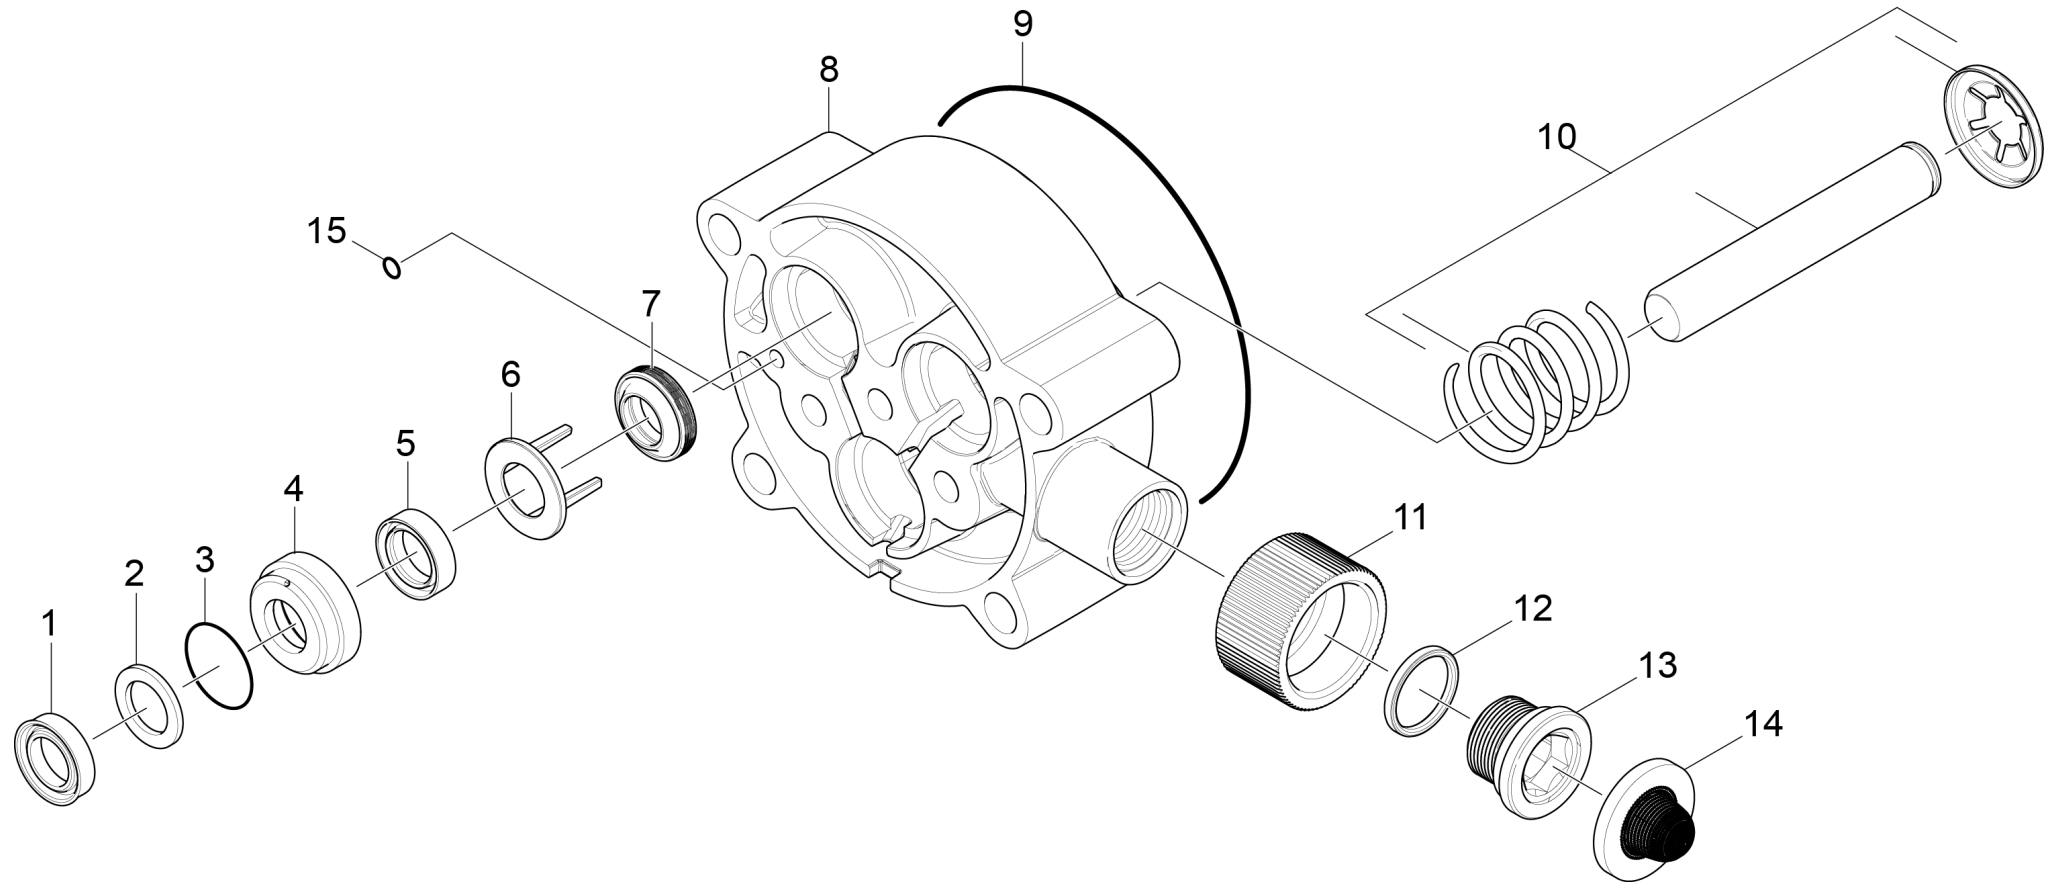

22 PISTON (8.921-431.0)

ET/VT (spare/wear parts)	Pos	Material #	Name	Qty.	Unit	Footnote text
X	1	9.177-301.0	HIGH PRESSURE SEAL	3.000	ST	ARTICLE ONLY AVAILABLE AT KNA
	2	9.177-310.0	BACK RING-HIGH PRESSURE SEAL-	3.000	ST	ARTICLE ONLY AVAILABLE AT KNA
	3	6.362-833.0	O-Ring seal 21,5 x 1,78	3.000	ST	ARTICLE ONLY AVAILABLE AT KNA
	4	9.155-011.0	HOUSING-LOW PRESSURE SEAL	3.000	ST	ARTICLE ONLY AVAILABLE AT KNA
	5	6.363-058.0	Grooved ring 12x18x5 (90Shore)	3.000	ST	ARTICLE ONLY AVAILABLE AT KNA
	6	9.134-016.0	SPACER-OIL SEAL & SEAL HSG.	3.000	ST	ARTICLE ONLY AVAILABLE AT KNA
X-X	7	6.365-393.0	Oil sealing 12x20x4/6	3.000	ST	ARTICLE ONLY AVAILABLE AT KNA
	8	9.133-007.0	Piston Guide-Machined	1.000	ST	ARTICLE ONLY AVAILABLE AT KNA
	9	6.362-471.0	O-Ring seal 80,0 X 3,0 -NBR 70	1.000	ST	ARTICLE ONLY AVAILABLE AT KNA
	10	9.139-370.0	SPARE PART LIST PISTON 020/021 PUMP	3.000	ST	ARTICLE ONLY AVAILABLE AT KNA
	11	9.155-013.0	FEMALE HOSE CONNECTOR	1.000	ST	ARTICLE ONLY AVAILABLE AT KNA
	12	6.362-390.0	O-Ring seal 15,6 X 1,78	1.000	ST	ARTICLE ONLY AVAILABLE AT KNA
	13	9.134-019.0	MALE ADAPTER	1.000	ST	ARTICLE ONLY AVAILABLE AT KNA
	14	9.181-005.0	FILTER SEAL-HOSE CONNECTOR-	1.000	ST	ARTICLE ONLY AVAILABLE AT KNA
	15	6.363-190.0	O-Ring seal 4,47x1,78-NBR 90	1.000	ST	ARTICLE ONLY AVAILABLE AT KNA