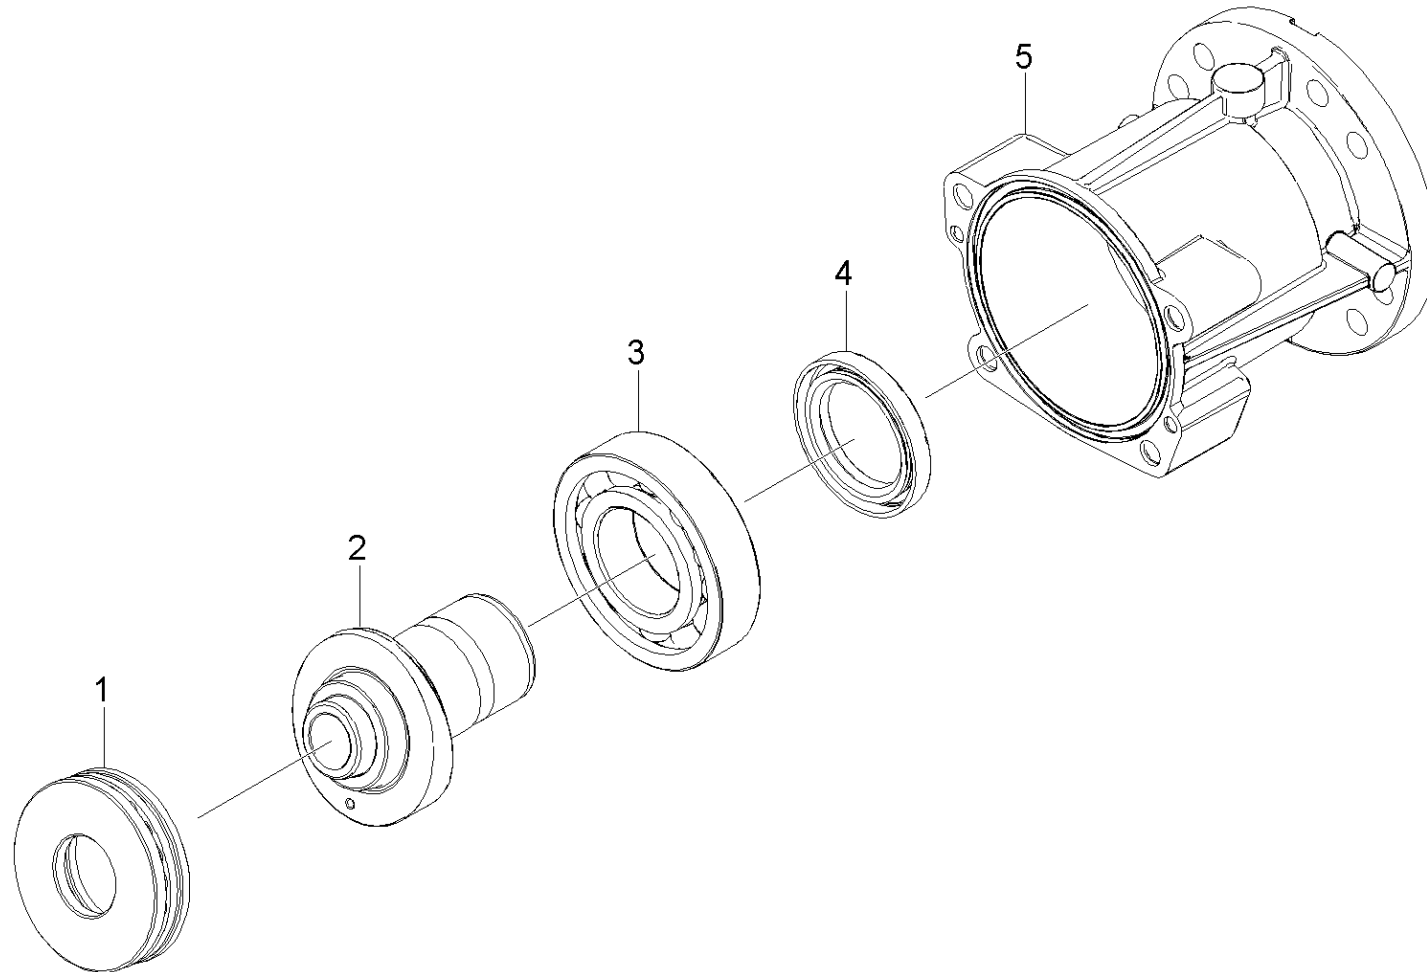

32 Transmission (0.108-922.0)

Pos	Material #	Name	Qty.	Unit
1	9.165-355.0	GROOVED BALL BEARING	1.000	ST
2	9.135-017.0	Swash Plate Vertical-Machined-	1.000	ST
3	9.165-356.0	BALL BEARING NO. 6207	1.000	ST
4	9.177-314.0	Radial Seal, 35x52x7	1.000	ST
5	9.135-016.0	Oil Housing Vertical Machined	1.000	ST