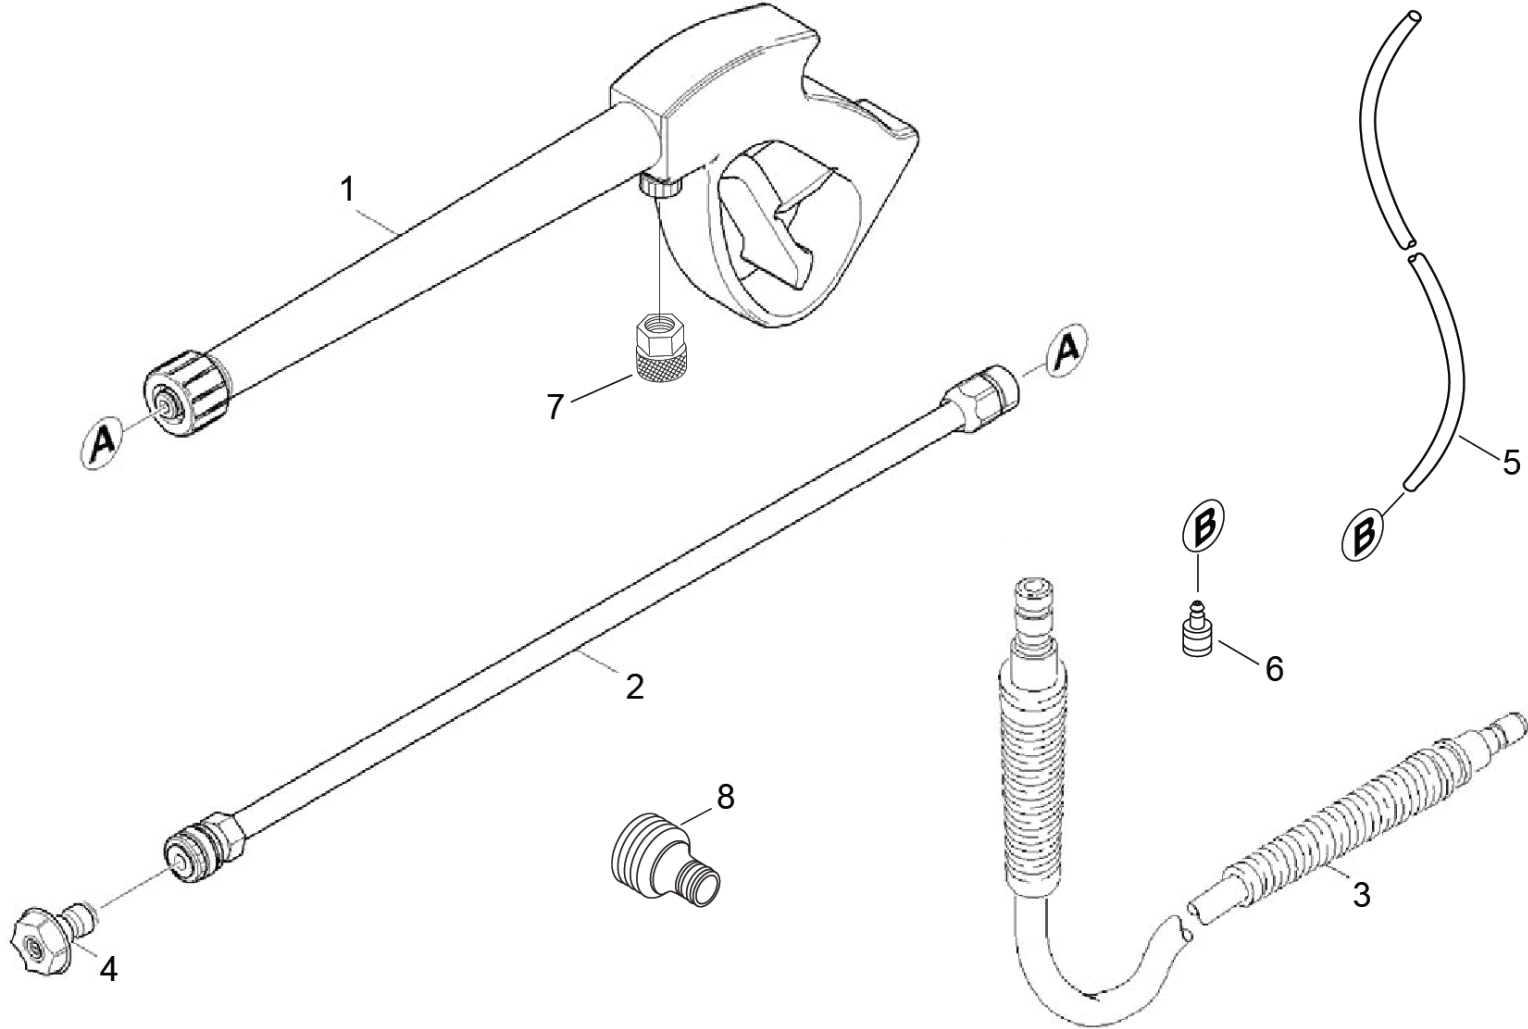

40 ACCESSORIES (8.921-439.0)

ET/VT (spare/wear parts)	Pos	Material #	Name	Qty.	Unit	var. information	Footnote text
	1	9.112-012.0	AL BIT101 TRIGGER GUN	1.000	ST		ARTICLE ONLY AVAILABLE AT KNA
	2	9.112-533.0	Lance-AL Quick Connect-Male 3000 psi	1.000	ST		ARTICLE ONLY AVAILABLE AT KNA
X	3	8.751-334.0	HOSE, HP DN6 25 FT, 3200PSI H&G	1.000	ST		ARTICLE ONLY AVAILABLE AT KNA
	3	8.725-978.0	HOSE HP DN6 25FT 3000 PSI H&G	1.000	ST		ARTICLE ONLY AVAILABLE AT KNA
Position text: (2600 PC MODEL)							
	4	9.104-028.0	QUICK CONNECT NOZZLE KIT (0325)	1.000	ST		ARTICLE ONLY AVAILABLE AT KNA
Position text: (2600 PC MODEL)							
	4	9.104-016.0	QUICK CONNECT NOZZLE KIT (0325)	1.000	ST	(2800 Model)	ARTICLE ONLY AVAILABLE AT KNA
	4	8.751-356.0	KIT, NOZZLE, QUICK DISCONNECT (035)	1.000	ST	(2600 Model)	ARTICLE ONLY AVAILABLE AT KNA
	5	6.388-216.0	Hose DN 5	1.000	M	TO ORDER AS CUT GOODS	ARTICLE ONLY AVAILABLE AT KNA
	6	5.731-652.0	Filter with weight	1.000	ST		ARTICLE ONLY AVAILABLE AT KNA
	7	9.154-045.0	Quick Connect	1.000	ST		ARTICLE ONLY AVAILABLE AT KNA
X-X	8	6.645-538.0	Tap adaptor complete US w/m thread	1.000	ST	(AUSTRALIAN MODEL)	ARTICLE ONLY AVAILABLE AT KNA