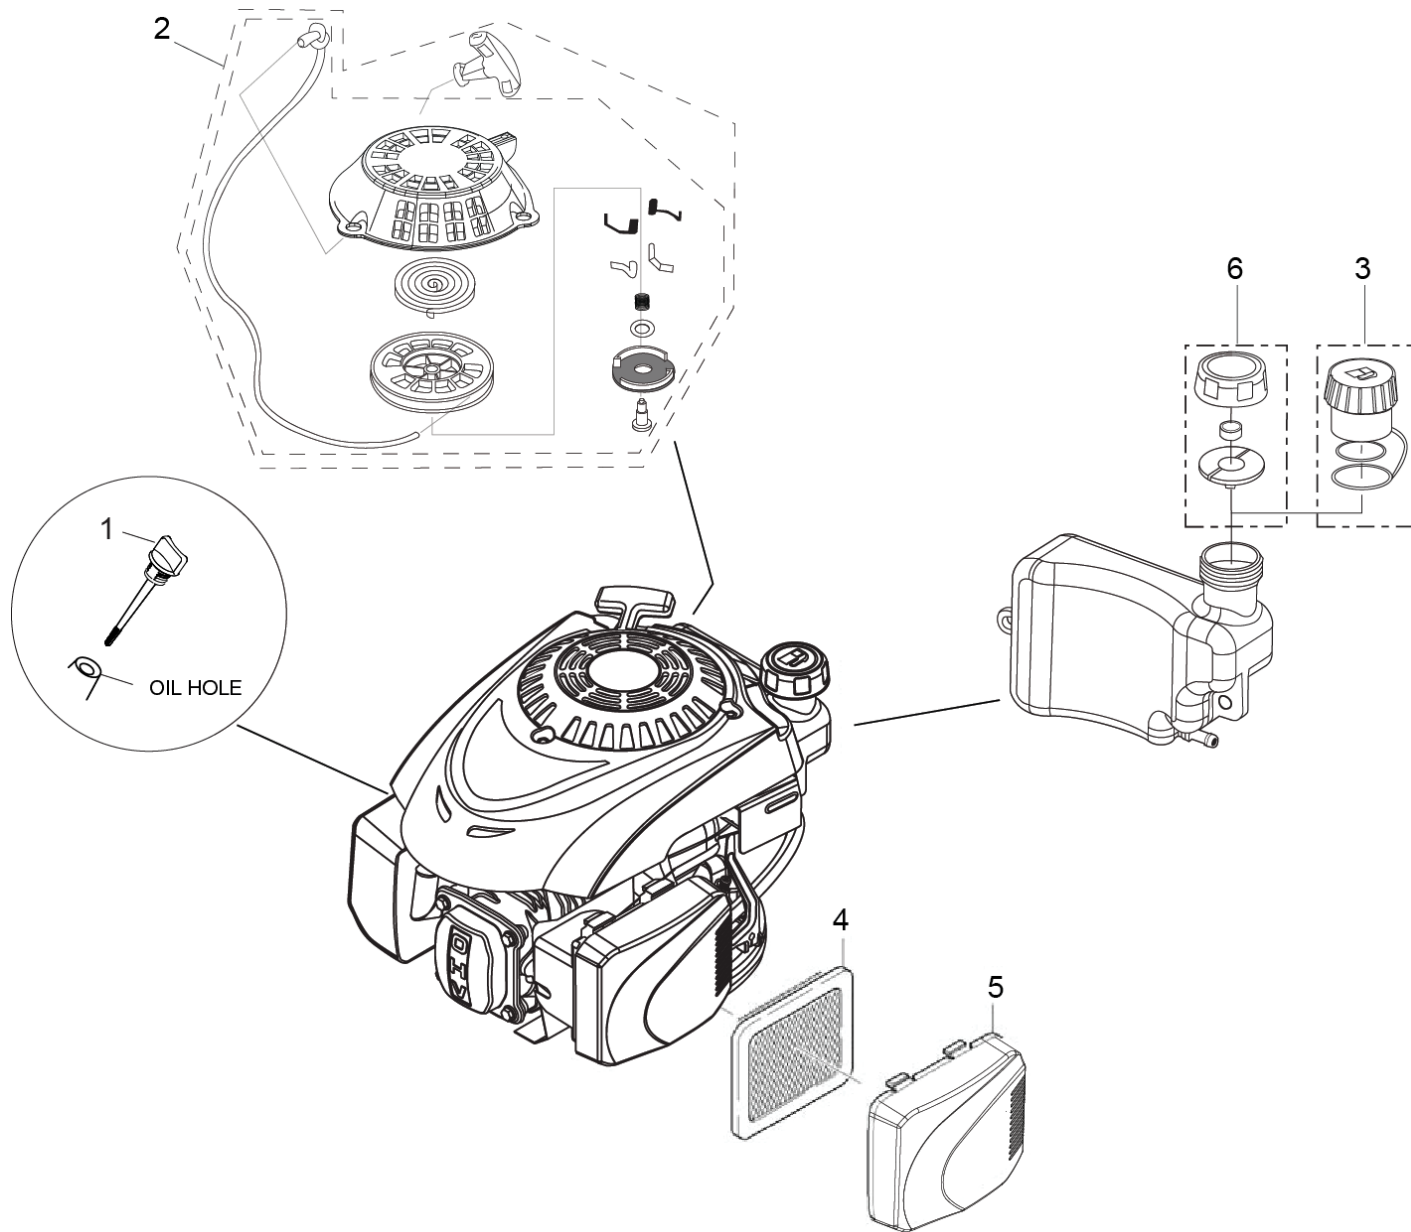

31 MOTOR (8.921-254.0)

Pos	Material #	Name	Qty.	Unit	var. information	Footnote text
1	8.750-327.0	SUBASSEMBLY, OIL DIPSTICK	1.000	ST		ARTICLE ONLY AVAILABLE AT KNA
2	8.750-378.0	STARTER, RECOIL	1.000	ST		ARTICLE ONLY AVAILABLE AT KNA
3	8.753-263.0	FUEL CAP ASSY EPA/CARB III	1.000	ST		ARTICLE ONLY AVAILABLE AT KNA
4	8.750-395.0	ELEMENT SUBASSEMBLY, AIR CLEANER	1.000	ST		ARTICLE ONLY AVAILABLE AT KNA
5	8.750-396.0	COVER, AIR CLEANER CASE	1.000	ST		ARTICLE ONLY AVAILABLE AT KNA
6	8.750-407.0	TANK ASSY, FUEL	1.000	ST	(AUSTRALIAN MODELS)	ARTICLE ONLY AVAILABLE AT KNA