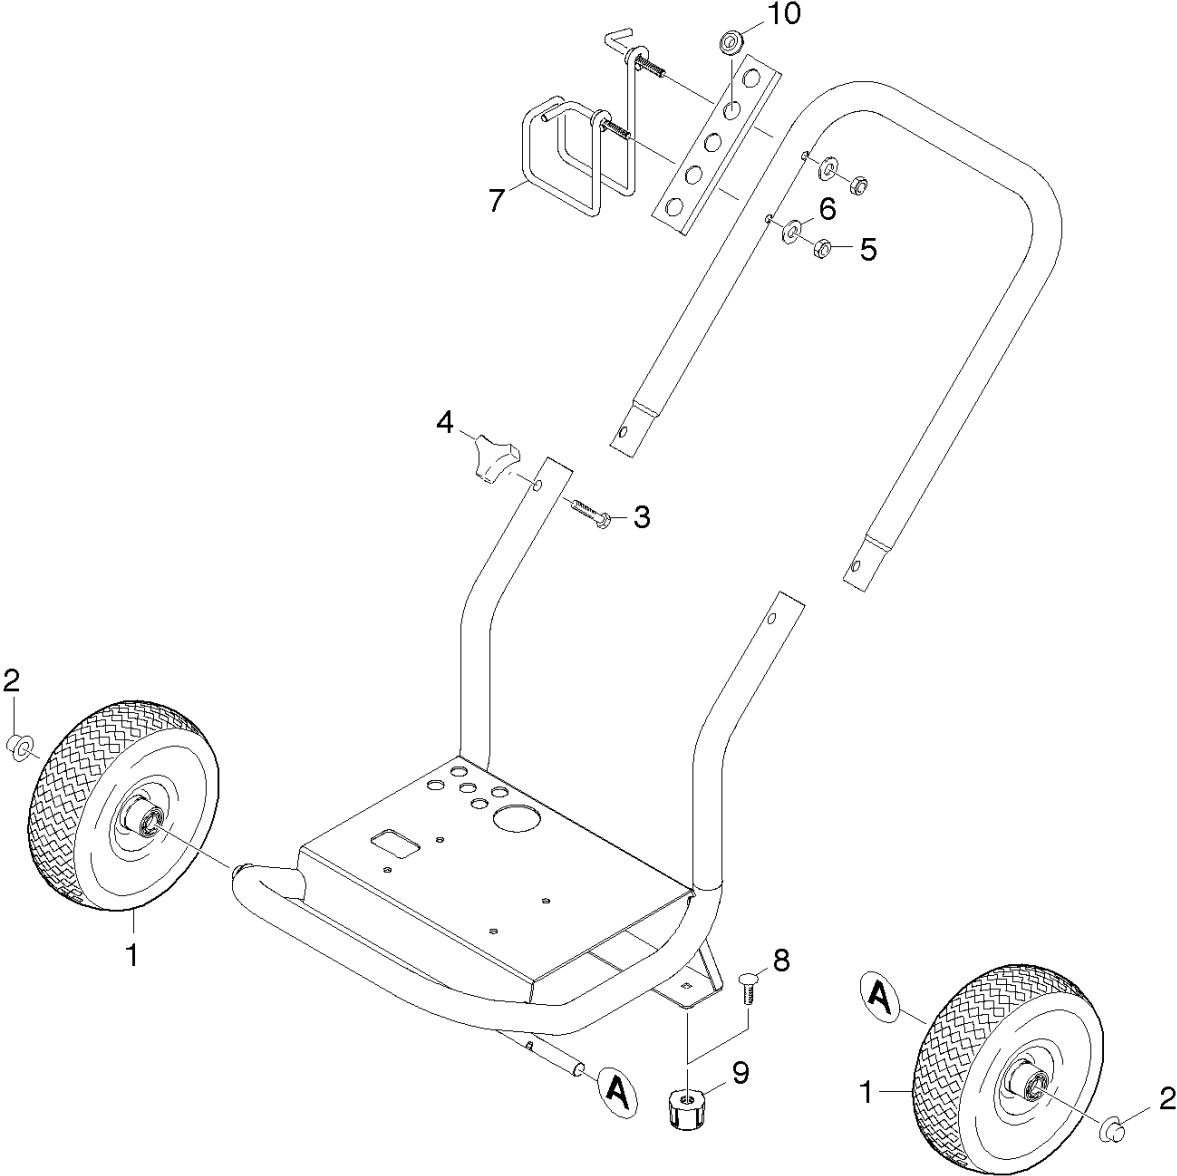

10 Frame (01031690)

pos	Article no.	Description	Quantity	Selling Unit	from ser.nr.	up to ser.nr.
1	91890070	WHEEL 10" X 3.50" PNEU	2.000	ST	0000000000	0000000000
2	91825060	CAP BLACK PLASTIC,5/8"FASTENER	2.000	ST	0000000000	0000000000
3	91963070	1/4-20 x 1-1/2 GR 2 HEX BOLT ZINC	2.000	ST	0000000000	0000000000
4	91823530	KNOB 1/4"-20,3PT. STAR	2.000	ST	0000000000	0000000000
5	53101050	5/16"-18 FINISHED HEX NUT ZINC	2.000	ST	0000000000	0000000000
6	91980030	5/16 INTERNAL L/W .332 ID X .620 OD ZINC	2.000	ST	0000000000	0000000000
7	91420140	HANGER RT SIDE	1.000	ST	0000000000	0000000000
8	91963080	5/16-18 X 1/2 CARRIAGE BOLT A307 BLK	2.000	ST	0000000000	0000000000
9	91834050	RUBBER DAMPENER 5/16"-18FEMALE 2001	2.000	ST	0000000000	0000000000
10	91772040	Sleeve rubber	5.000	ST	0000000000	0000000000

20 Pump set (01086720)

pos	Article no.	Description	from ser.nr.	up to ser.nr.	var. information
21	01086730	Cylinder head	0000000000	0000000000	VERSION 1
22	01086740	Piston	0000000000	0000000000	VERSION 1
23	01089200	Cylinder head			VERSION 2
24	01089210	Piston			VERSION 2

23 Cylinder head (01089200)

ET/VT	pos	Article no.	Description	Quantity	Selling Unit	Fußnotentext
	1	91340210	THERMAL VALVE COVER-SHORT	1.000	ST	
	2	91840180	Valve screw	1.000	ST	
	3	63624800	O-Ring seal 12,42x 1,78	1.000	ST	
	4	73625070	O-Ring seal 8x2-NBR 90 DIN 3770	1.000	ST	
	5	64134030	TERMO VALVE TIN COATED	1.000	ST	
	6	53322900	Helical spring	1.000	ST	
	7	91750050	Unloader Assembly	1.000	ST	
	8	91393720	SPARE PART LIST NOZZLE INS 020/021 PUMP	1.000	ST	
	9	28838620	Spare part set chemistry	1.000	ST	
	10	41320070	Drain plug only for replacement	3.000	ST	
X-X	11	28849160	Valve (3 Stück)	1.000	ST	SET CONSITSTS OF 3X VALVE
	12	91393760	Valve 3 St.	1.000	ST	SET CONSITSTS OF 3X VALVE
	13	50030620	Plate	1.000	ST	
	14	91350150	Cylinder Head-Machined	1.000	ST	
	15	73040980	Hexagonal head screw M8x80-8.8-A2E ISO	4.000	ST	