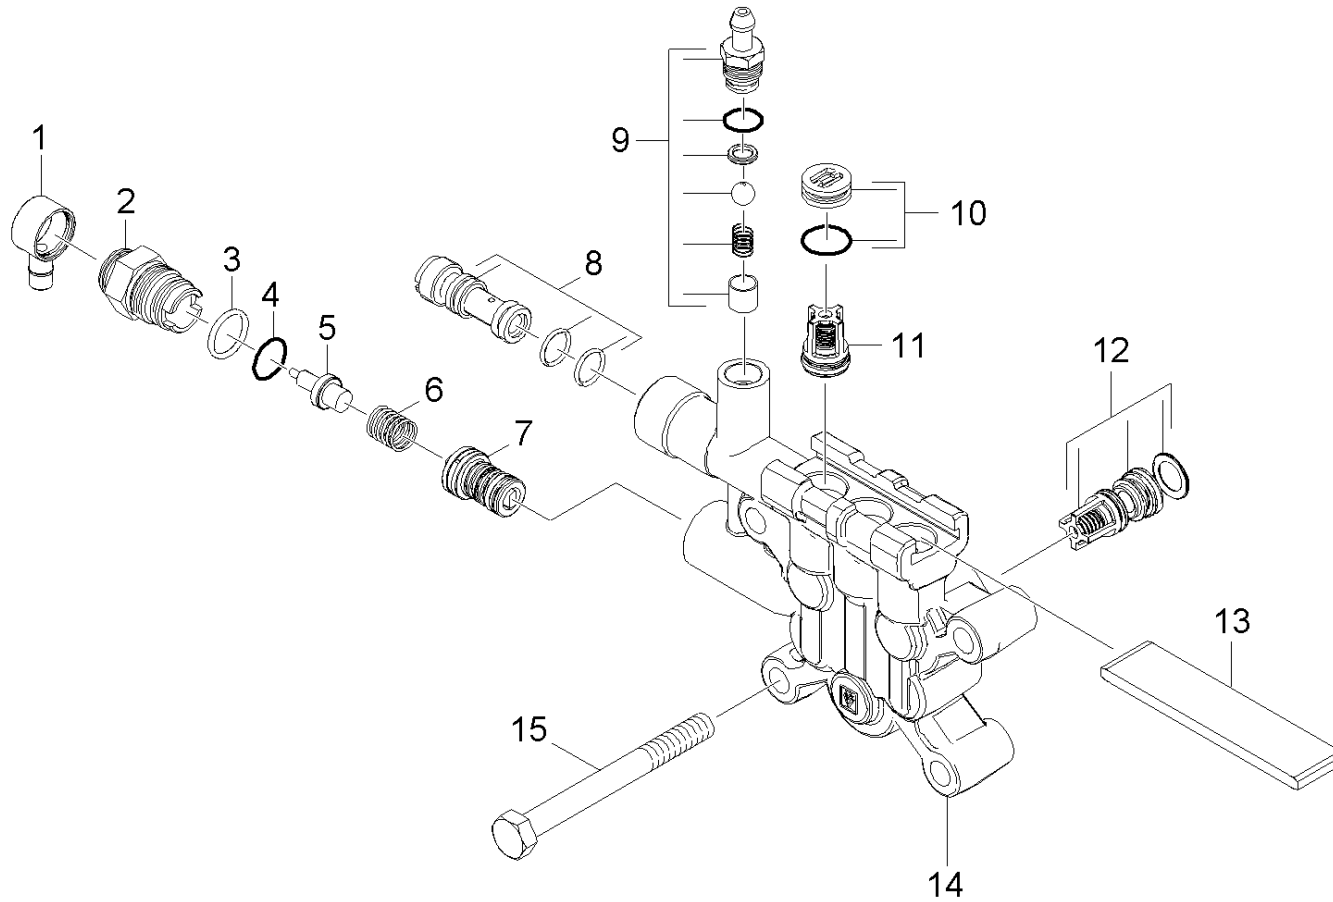

10 Frame (01031690)

pos	Article no.	Description	Quantity	Selling Unit	from ser.nr.	up to ser.nr.
1	91890070	WHEEL 10" X 3.50" PNEU	2.000	ST	0000000000	0000000000
2	91825060	CAP BLACK PLASTIC,5/8"FASTENER	2.000	ST	0000000000	0000000000
3	91963070	1/4-20 x 1-1/2 GR 2 HEX BOLT ZINC	2.000	ST	0000000000	0000000000
4	91823530	KNOB 1/4"-20,3PT. STAR	2.000	ST	0000000000	0000000000
5	53101050	5/16"-18 FINISHED HEX NUT ZINC	2.000	ST	0000000000	0000000000
6	91980030	5/16 INTERNAL L/W .332 ID X .620 OD ZINC	2.000	ST	0000000000	0000000000
7	91420140	HANGER RT SIDE	1.000	ST	0000000000	0000000000
8	91963080	5/16-18 X 1/2 CARRIAGE BOLT A307 BLK	2.000	ST	0000000000	0000000000
9	91834050	RUBBER DAMPENER 5/16"-18FEMALE 2001	2.000	ST	0000000000	0000000000
10	91772040	Sleeve rubber	5.000	ST	0000000000	0000000000

20 Pump set (01086720)

pos	Article no.	Description	from ser.nr.	up to ser.nr.	var. information
21	01086730	Cylinder head	0000000000	0000000000	VERSION 1
22	01086740	Piston	0000000000	0000000000	VERSION 1
23	01089200	Cylinder head			VERSION 2
24	01089210	Piston			VERSION 2

23 Cylinder head (01089200)

ET/VT	pos	Article no.	Description	Quantity	Selling Unit	Fußnotentext
	1	91340210	THERMAL VALVE COVER-SHORT	1.000	ST	
	2	91840180	Valve screw	1.000	ST	
	3	63624800	O-Ring seal 12,42x 1,78	1.000	ST	
	4	73625070	O-Ring seal 8x2-NBR 90 DIN 3770	1.000	ST	
	5	64134030	TERMO VALVE TIN COATED	1.000	ST	
	6	53322900	Helical spring	1.000	ST	
	7	91750050	Unloader Assembly	1.000	ST	
	8	91393720	SPARE PART LIST NOZZLE INS 020/021 PUMP	1.000	ST	
	9	28838620	Spare part set chemistry	1.000	ST	
	10	41320070	Drain plug only for replacement	3.000	ST	
X-X	11	28849160	Valve (3 Stück)	1.000	ST	SET CONSITSTS OF 3X VALVE
	12	91393760	Valve 3 St.	1.000	ST	SET CONSITSTS OF 3X VALVE
	13	50030620	Plate	1.000	ST	
	14	91350150	Cylinder Head-Machined	1.000	ST	
	15	73040980	Hexagonal head screw M8x80-8.8-A2E ISO	4.000	ST	