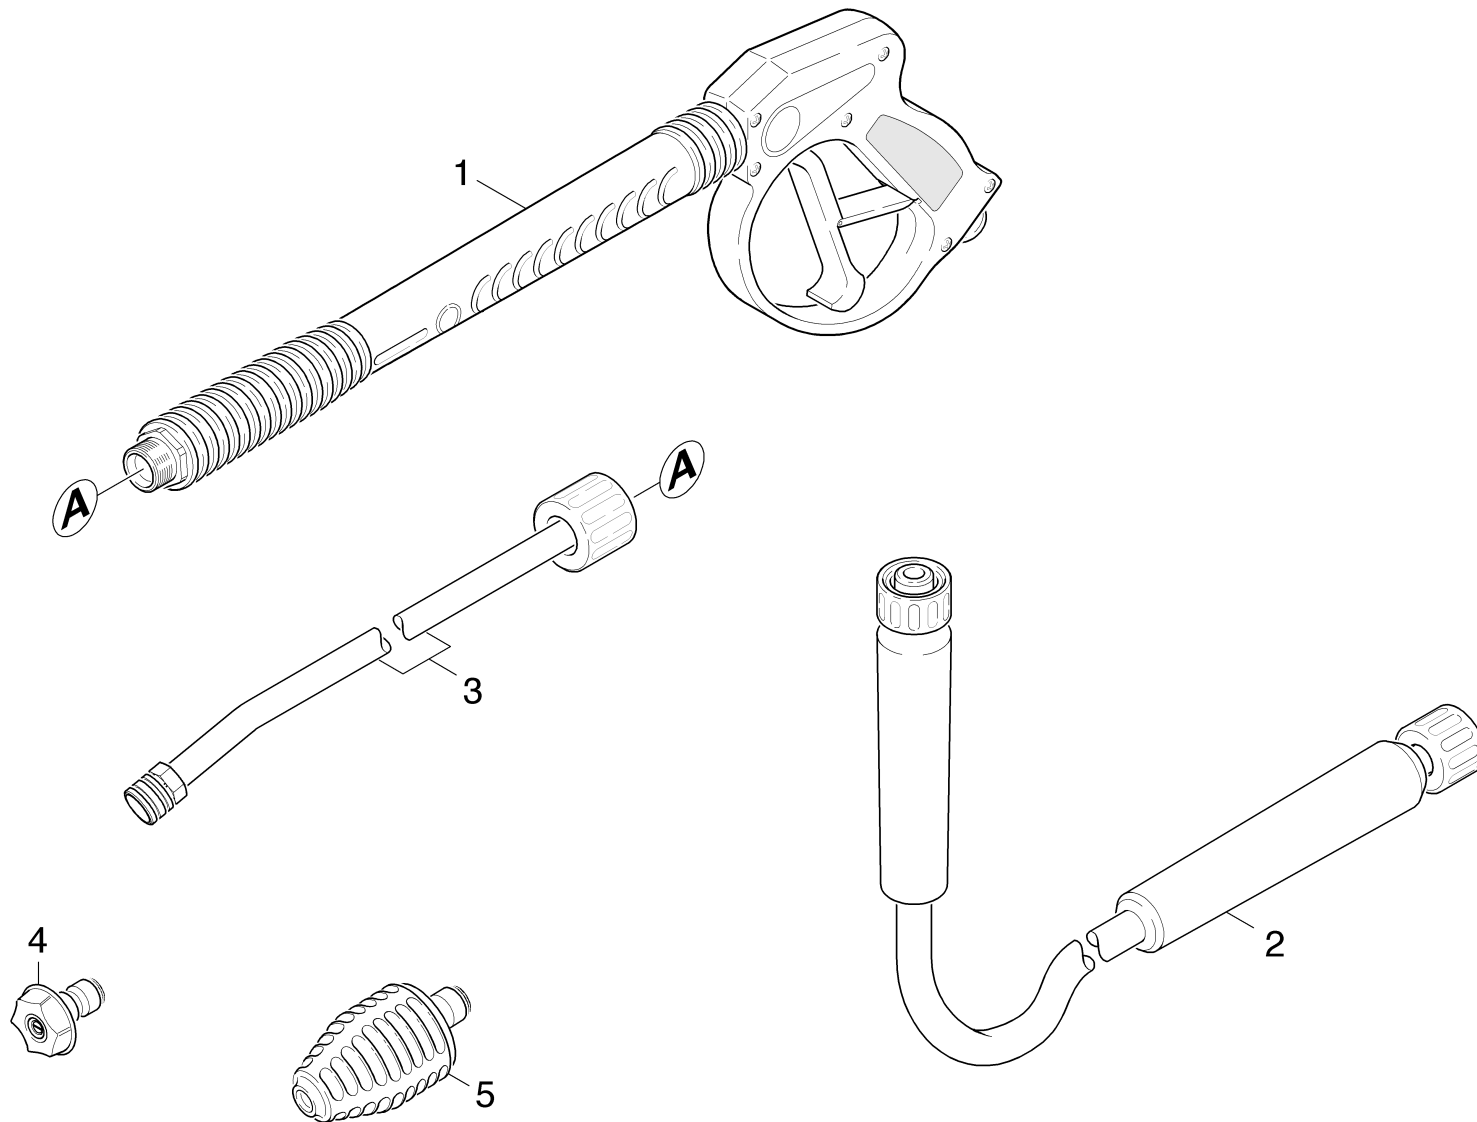

40 Accessories (01489850)

---

pos	Article no.	Description	Quantity	Selling Unit
1	91120140	TRIGGER GUN, AL BIT	1.000	ST
2	63913420	High pressure hose only for replacement	1.000	ST
3	91125150	SPRAY LANCE-Replaced with 9112-520.0	1.000	ST
4	91040180	MC Q/C NOZZLE KIT (0325)	1.000	ST
5	47641920	Rotor nozzle 037	1.000	ST