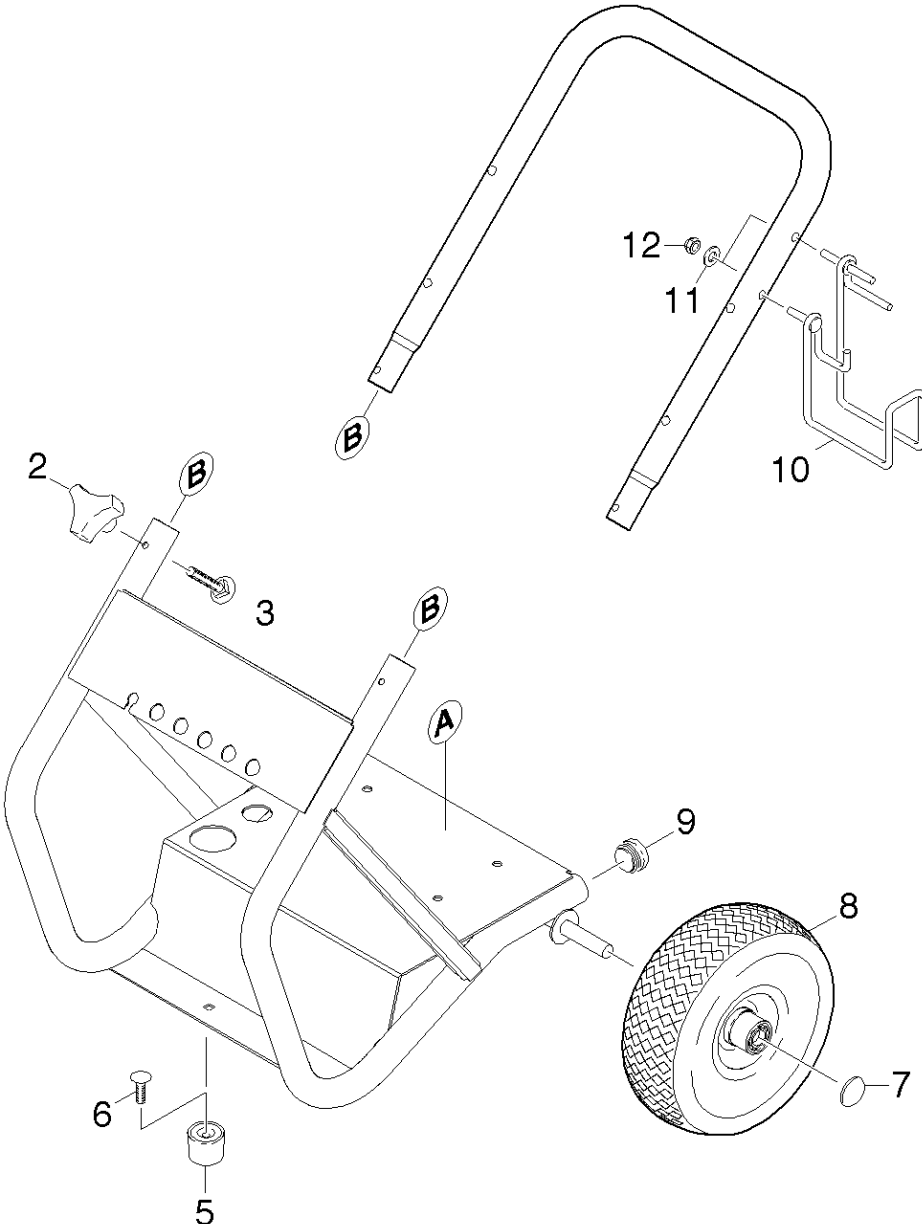

Spare parts list G 2650 HH (91391920)

pos Article no. Description

10 01031980 Frame

20 01087190 Pump set

30 01129870 Motor

40 01489850 Accessories

10 Frame (01031980)

pos	Article no.	Description	Quantity	Selling Unit	from ser.nr.	up to ser.nr.
2	91823530	KNOB 1/4"-20,3PT. STAR	2.000	ST	0000000000	0000000000
3	73032000	Saucer-head screw M 6x40-St-A0P DIN 603	2.000	ST	0000000000	0000000000
5	91834090	RUBBER DAMPENER 5/16"-18FEMALE 2001	1.000	ST		
6	91963080	5/16-18 X 1/2 CARRIAGE BOLT A307 BLK	2.000	ST	0000000000	0000000000
7	91820040	Cap	2.000	ST	0000000000	0000000000
8	91890070	WHEEL 10" X 3.50" PNEU	2.000	ST	0000000000	0000000000
9	91830010	BLACK,PLUG PLASTIC	2.000	ST	0000000000	0000000000
10	91420100	HANGER WELD ASSY 45DEG LEFT (SOLO)	1.000	ST	0000000000	0000000000
11	91980030	5/16 INTERNAL L/W .332 ID X .620 OD ZINC	2.000	ST	0000000000	0000000000
12	53101050	5/16"-18 FINISHED HEX NUT ZINC	2.000	ST	0000000000	0000000000
14	73120040	Washer 8 -200HV-A3E ISO 7090	8.000	ST	0000000000	0000000000
15	91970020	5/16-18 NE NYLON INSERT L/N ZC 5UM	8.000	ST	0000000000	0000000000
16	91834030	RUBBER DAMPENER DIA.35x16	4.000	ST	0000000000	0000000000

23 Cylinder head (01089200)

ET/VT	pos	Article no.	Description	Quantity	Selling Unit	Fußnotentext
	1	91340210	THERMAL VALVE COVER-SHORT	1.000	ST	
	2	91840180	Valve screw	1.000	ST	
	3	63624800	O-Ring seal 12,42x 1,78	1.000	ST	
	4	73625070	O-Ring seal 8x2-NBR 90 DIN 3770	1.000	ST	
	5	64134030	TERMO VALVE TIN COATED	1.000	ST	
	6	53322900	Helical spring	1.000	ST	
	7	91750050	Unloader Assembly	1.000	ST	
	8	91393720	SPARE PART LIST NOZZLE INS 020/021 PUMP	1.000	ST	
	9	28838620	Spare part set chemistry	1.000	ST	
	10	41320070	Drain plug only for replacement	3.000	ST	
X-X	11	28849160	Valve (3 Stück)	1.000	ST	SET CONSITSTS OF 3X VALVE
	12	91393760	Valve 3 St.	1.000	ST	SET CONSITSTS OF 3X VALVE
	13	50030620	Plate	1.000	ST	
	14	91350150	Cylinder Head-Machined	1.000	ST	
	15	73040980	Hexagonal head screw M8x80-8.8-A2E ISO	4.000	ST	