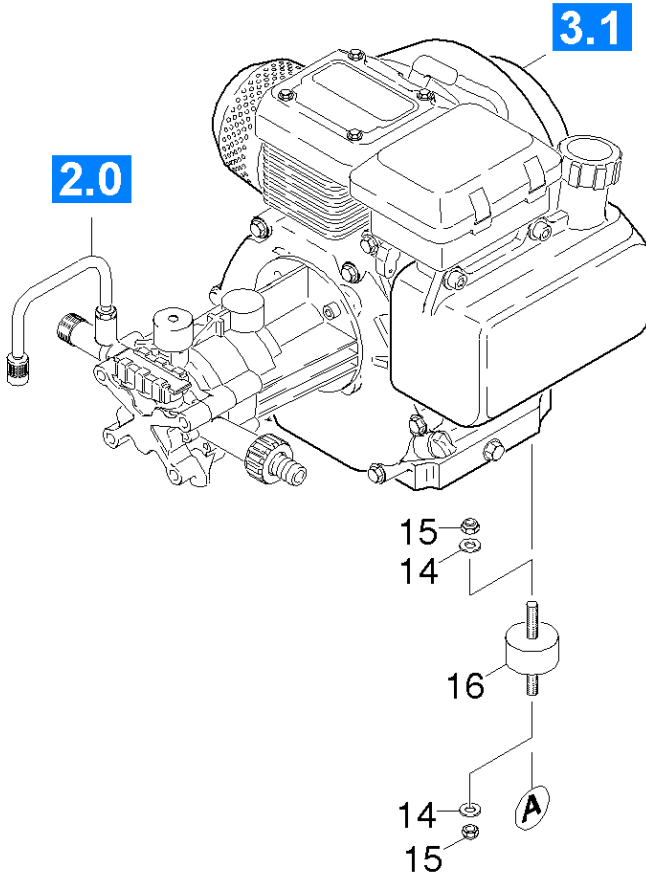

Spare parts list G 2650 HH (91391920)

pos Article no. Description

10 01031980 Frame

20 01087190 Pump set

30 01129870 Motor

40 01489850 Accessories

10 Frame (01031980)

pos	Article no.	Description	Quantity	Selling Unit	from ser.nr.	up to ser.nr.
2	91823530	KNOB 1/4"-20,3PT. STAR	2.000	ST	0000000000	0000000000
3	73032000	Saucer-head screw M 6x40-St-A0P DIN 603	2.000	ST	0000000000	0000000000
5	91834090	RUBBER DAMPENER 5/16"-18FEMALE 2001	1.000	ST		
6	91963080	5/16-18 X 1/2 CARRIAGE BOLT A307 BLK	2.000	ST	0000000000	0000000000
7	91820040	Cap	2.000	ST	0000000000	0000000000
8	91890070	WHEEL 10" X 3.50" PNEU	2.000	ST	0000000000	0000000000
9	91830010	BLACK,PLUG PLASTIC	2.000	ST	0000000000	0000000000
10	91420100	HANGER WELD ASSY 45DEG LEFT (SOLO)	1.000	ST	0000000000	0000000000
11	91980030	5/16 INTERNAL L/W .332 ID X .620 OD ZINC	2.000	ST	0000000000	0000000000
12	53101050	5/16"-18 FINISHED HEX NUT ZINC	2.000	ST	0000000000	0000000000
14	73120040	Washer 8 -200HV-A3E ISO 7090	8.000	ST	0000000000	0000000000
15	91970020	5/16-18 NE NYLON INSERT L/N ZC 5UM	8.000	ST	0000000000	0000000000
16	91834030	RUBBER DAMPENER DIA.35x16	4.000	ST	0000000000	0000000000

23 Cylinder head (01089200)

ET/VT	pos	Article no.	Description	Quantity	Selling Unit	Fußnotentext
	1	91340210	THERMAL VALVE COVER-SHORT	1.000	ST	
	2	91840180	Valve screw	1.000	ST	
	3	63624800	O-Ring seal 12,42x 1,78	1.000	ST	
	4	73625070	O-Ring seal 8x2-NBR 90 DIN 3770	1.000	ST	
	5	64134030	TERMO VALVE TIN COATED	1.000	ST	
	6	53322900	Helical spring	1.000	ST	
	7	91750050	Unloader Assembly	1.000	ST	
	8	91393720	SPARE PART LIST NOZZLE INS 020/021 PUMP	1.000	ST	
	9	28838620	Spare part set chemistry	1.000	ST	
	10	41320070	Drain plug only for replacement	3.000	ST	
X-X	11	28849160	Valve (3 Stück)	1.000	ST	SET CONSITSTS OF 3X VALVE
	12	91393760	Valve 3 St.	1.000	ST	SET CONSITSTS OF 3X VALVE
	13	50030620	Plate	1.000	ST	
	14	91350150	Cylinder Head-Machined	1.000	ST	
	15	73040980	Hexagonal head screw M8x80-8.8-A2E ISO	4.000	ST	