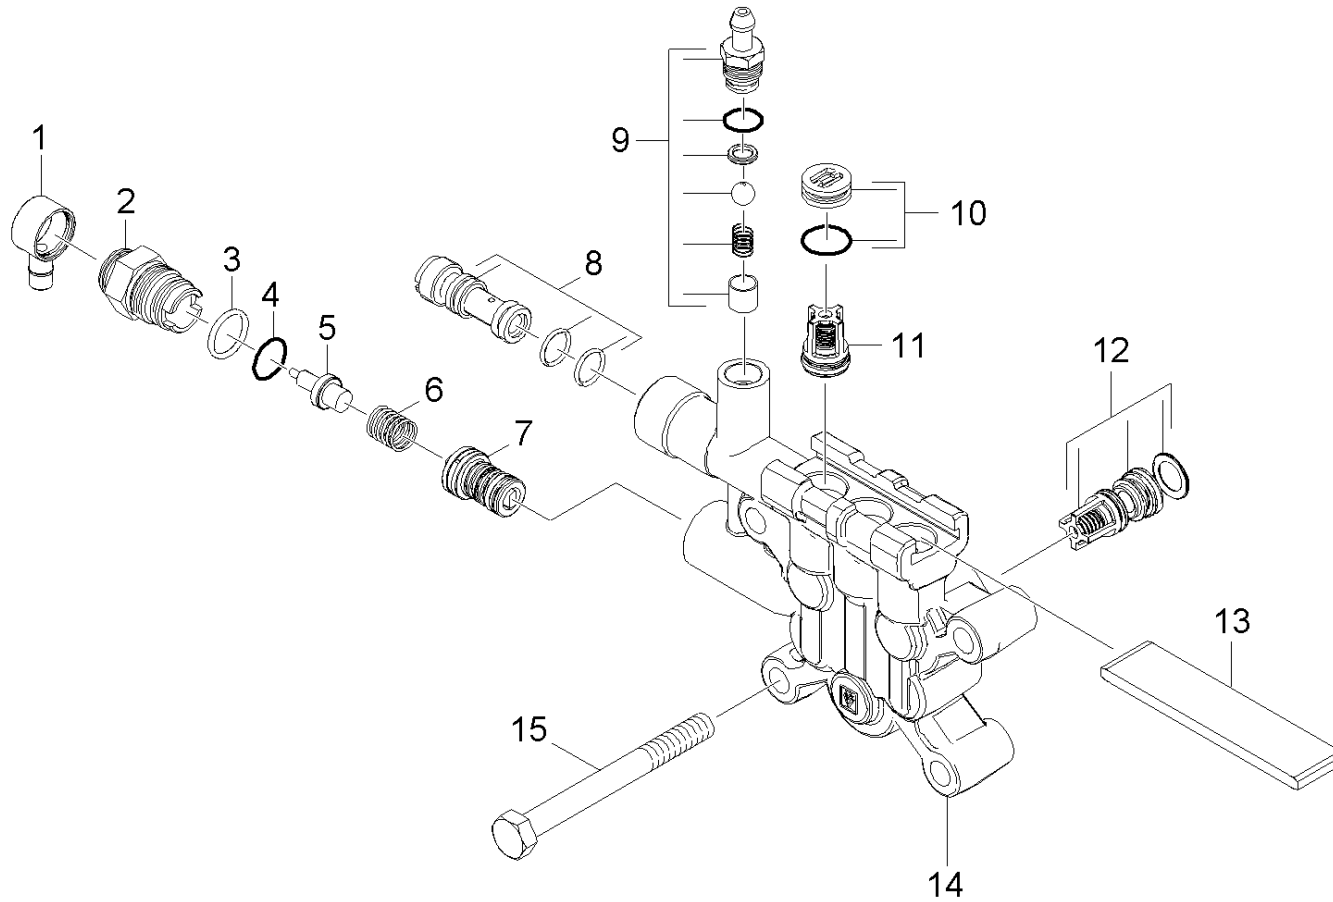

Spare parts list G 2650 HH (91391920)

pos Article no. Description

10 01031980 Frame

20 01087190 Pump set

30 01129870 Motor

40 01489850 Accessories

10 Frame (01031980)

pos	Article no.	Description	Quantity	Selling Unit	from ser.nr.	up to ser.nr.
2	91823530	KNOB 1/4"-20,3PT. STAR	2.000	ST	0000000000	0000000000
3	73032000	Saucer-head screw M 6x40-St-A0P DIN 603	2.000	ST	0000000000	0000000000
5	91834090	RUBBER DAMPENER 5/16"-18FEMALE 2001	1.000	ST		
6	91963080	5/16-18 X 1/2 CARRIAGE BOLT A307 BLK	2.000	ST	0000000000	0000000000
7	91820040	Cap	2.000	ST	0000000000	0000000000
8	91890070	WHEEL 10" X 3.50" PNEU	2.000	ST	0000000000	0000000000
9	91830010	BLACK,PLUG PLASTIC	2.000	ST	0000000000	0000000000
10	91420100	HANGER WELD ASSY 45DEG LEFT (SOLO)	1.000	ST	0000000000	0000000000
11	91980030	5/16 INTERNAL L/W .332 ID X .620 OD ZINC	2.000	ST	0000000000	0000000000
12	53101050	5/16"-18 FINISHED HEX NUT ZINC	2.000	ST	0000000000	0000000000
14	73120040	Washer 8 -200HV-A3E ISO 7090	8.000	ST	0000000000	0000000000
15	91970020	5/16-18 NE NYLON INSERT L/N ZC 5UM	8.000	ST	0000000000	0000000000
16	91834030	RUBBER DAMPENER DIA.35x16	4.000	ST	0000000000	0000000000

23 Cylinder head (01089200)

ET/VT	pos	Article no.	Description	Quantity	Selling Unit	Fußnotentext
	1	91340210	THERMAL VALVE COVER-SHORT	1.000	ST	
	2	91840180	Valve screw	1.000	ST	
	3	63624800	O-Ring seal 12,42x 1,78	1.000	ST	
	4	73625070	O-Ring seal 8x2-NBR 90 DIN 3770	1.000	ST	
	5	64134030	TERMO VALVE TIN COATED	1.000	ST	
	6	53322900	Helical spring	1.000	ST	
	7	91750050	Unloader Assembly	1.000	ST	
	8	91393720	SPARE PART LIST NOZZLE INS 020/021 PUMP	1.000	ST	
	9	28838620	Spare part set chemistry	1.000	ST	
	10	41320070	Drain plug only for replacement	3.000	ST	
X-X	11	28849160	Valve (3 Stück)	1.000	ST	SET CONSITSTS OF 3X VALVE
	12	91393760	Valve 3 St.	1.000	ST	SET CONSITSTS OF 3X VALVE
	13	50030620	Plate	1.000	ST	
	14	91350150	Cylinder Head-Machined	1.000	ST	
	15	73040980	Hexagonal head screw M8x80-8.8-A2E ISO	4.000	ST	