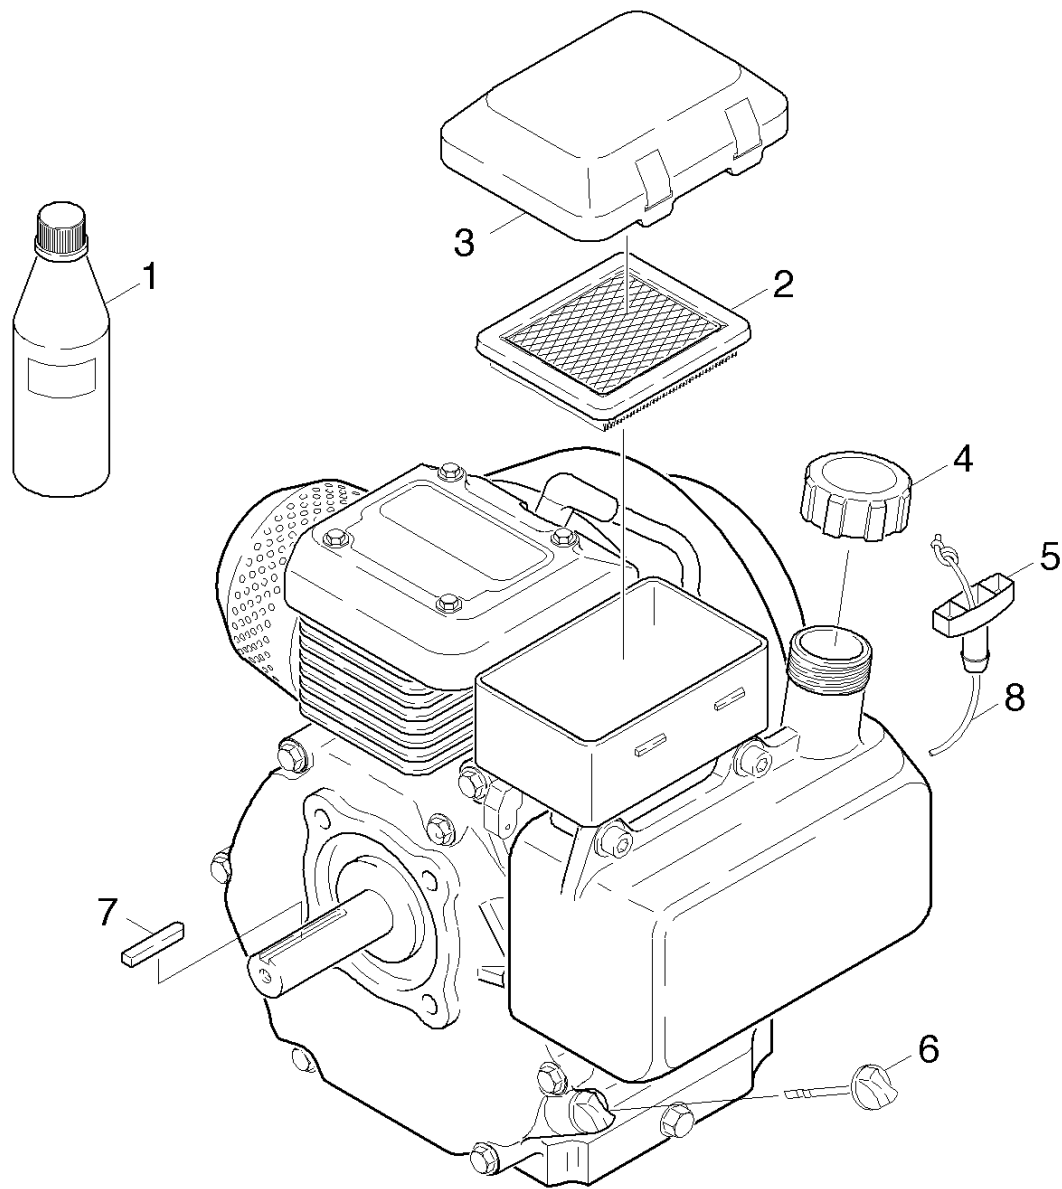

31 Motor (01129880)

pos	Article no.	Description	Quantity	Selling Unit	from ser.nr.	up to ser.nr.	Fußnotentext
1	62880500	Engine oil 1L	1.000	ST	0000000000	0000000000	MOTOR 1,1L
2	64917260	Air filter insert	1.000	ST	0000000000	0000000000	
3	91945430	Cover	1.000	ST	0000000000	0000000000	
4	64917230	Cap of a tank	1.000	ST	0000000000	0000000000	
5	64915030	Handhold	1.000	ST	0000000000	0000000000	
6	91945310	OIL DIP ROD	1.000	ST	0000000000	0000000000	
7	91945460	SHAFT KEY 3/16" SQ X 1.5"	1.000	ST	0000000000	0000000000	
8	64915460	Pull cord	1.000	ST	0000000000	0000000000