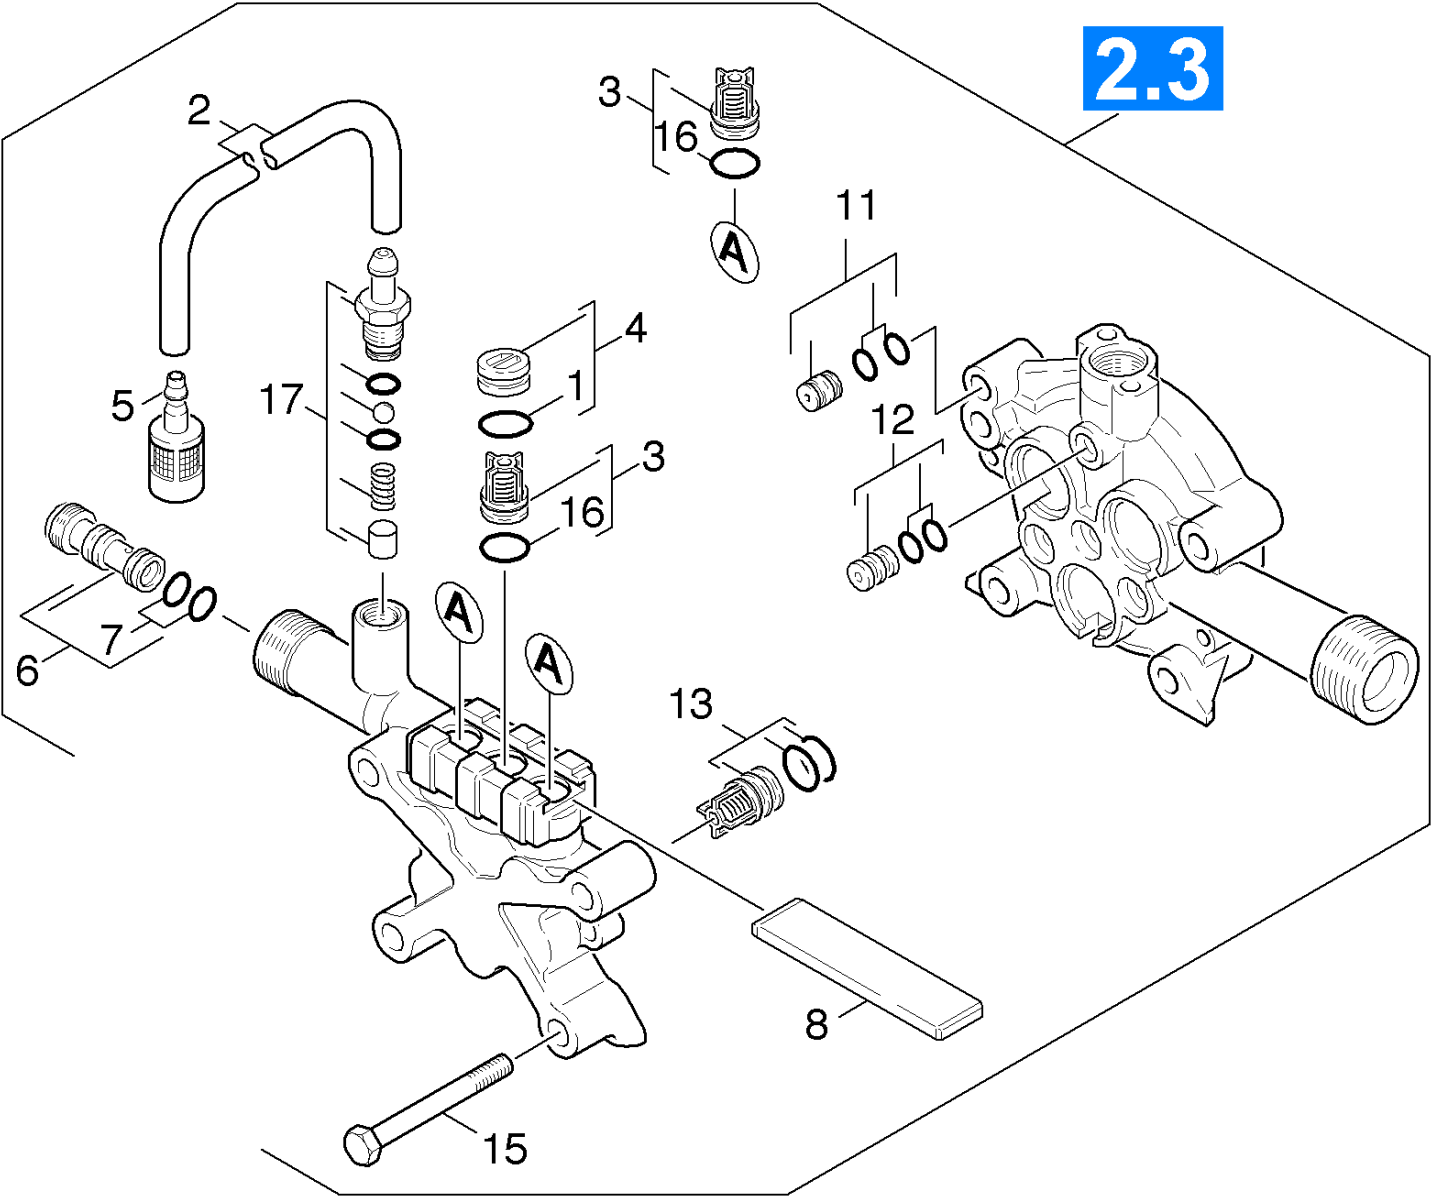

21 Valves (01087200)

ET/VT	pos	Article no.	Description	Quantity	Selling Unit	from ser.nr.	up to ser.nr.	Fußnotentext
	1	63632730	O-Ring seal 11,0 x 2,0	3.000	ST	0000000000	0000000000	
	2	63882160	Hose DN 5	3.000	M	0000000000	0000000000	TO ORDER AS CUT GOODS
	3	28848720	Valve (3 Stueck)	1.000	ST	0000000000	0000000000	
	4	41320070	Drain plug only for replacement	3.000	ST	0000000000	0000000000	
	5	48620320	Filter chemistry regulation	1.000	ST	0000000000	0000000000	
	6	47690320	Nozzle insert	1.000	ST	0000000000	0000000000	
	7	63623840	O-Ring seal 9,0 x 1,5	2.000	ST	0000000000	0000000000	
	8	50030620	Plate	1.000	ST	0000000000	0000000000	
	11	40301090	Throttle complete	1.000	ST	0000000000	0000000000	
	12	40301250	Joining piece only for replacement	1.000	ST	0000000000	0000000000	
X-X	13	45803300	Suction valve complete	3.000	ST	0000000000	0000000000	
	15	73040970	Hexagonal head screw M8x70-8.8-A2E ISO	4.000	ST	0000000000	0000000000	
	17	28838620	Spare part set chemistry	1.000	ST	0000000000	0000000000