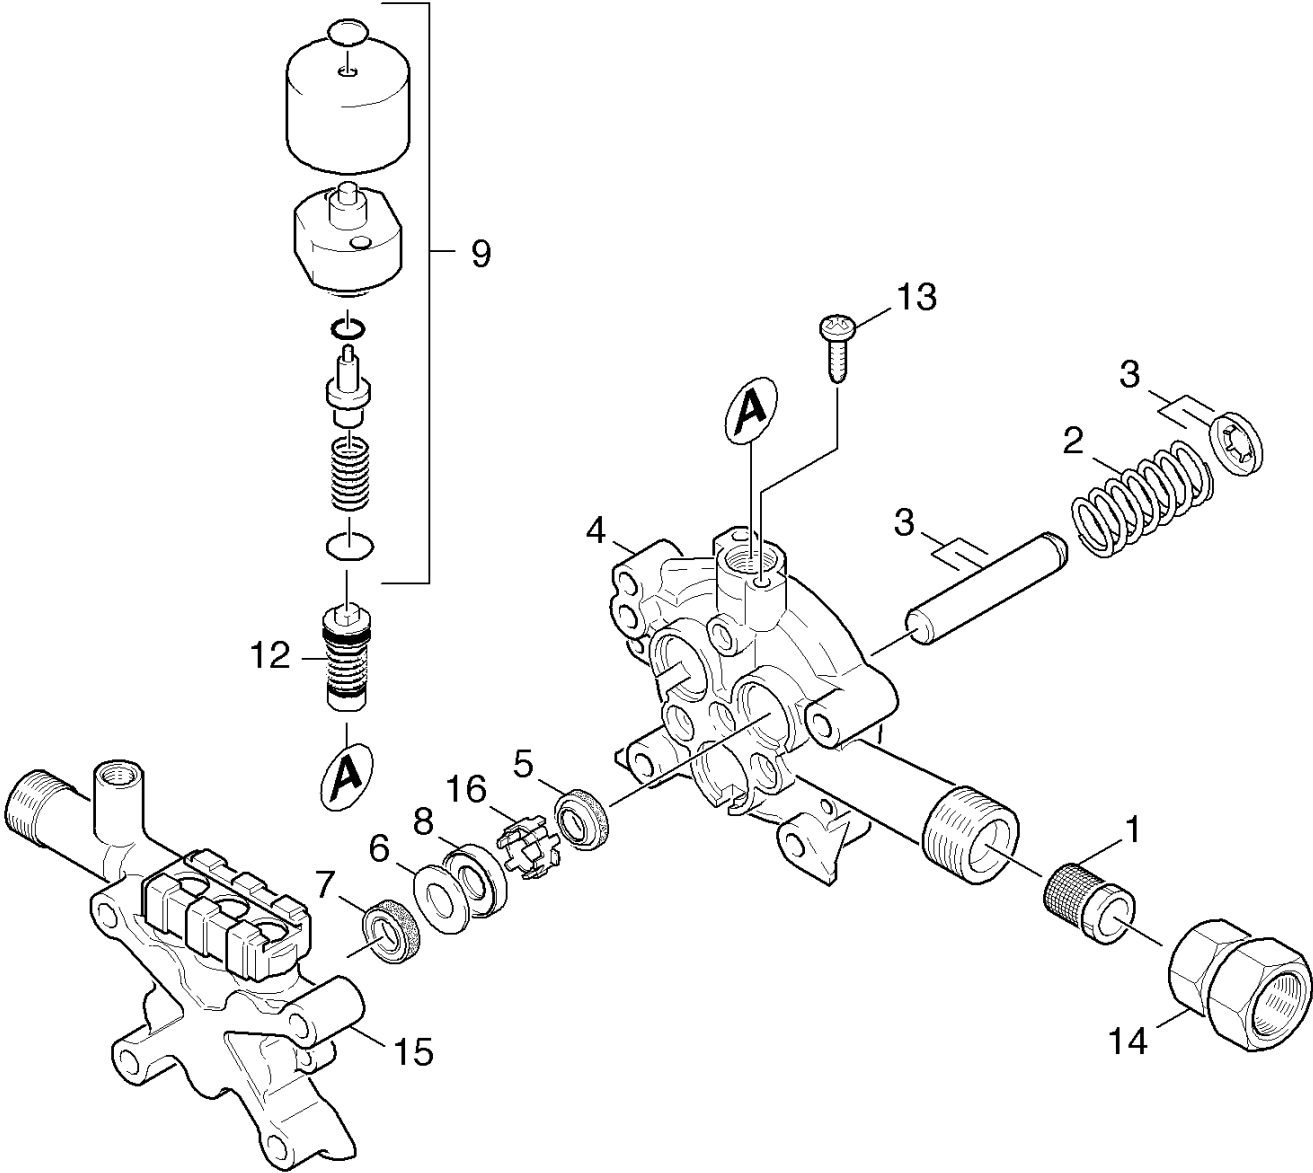

21 Valves (01087200)

ET/VT	pos	Article no.	Description	Quantity	Selling Unit	from ser.nr.	up to ser.nr.	Fußnotentext
	1	63632730	O-Ring seal 11,0 x 2,0	3.000	ST	0000000000	0000000000	
	2	63882160	Hose DN 5	3.000	M	0000000000	0000000000	TO ORDER AS CUT GOODS
	3	28848720	Valve (3 Stueck)	1.000	ST	0000000000	0000000000	
	4	41320070	Drain plug only for replacement	3.000	ST	0000000000	0000000000	
	5	48620320	Filter chemistry regulation	1.000	ST	0000000000	0000000000	
	6	47690320	Nozzle insert	1.000	ST	0000000000	0000000000	
	7	63623840	O-Ring seal 9,0 x 1,5	2.000	ST	0000000000	0000000000	
	8	50030620	Plate	1.000	ST	0000000000	0000000000	
	11	40301090	Throttle complete	1.000	ST	0000000000	0000000000	
	12	40301250	Joining piece only for replacement	1.000	ST	0000000000	0000000000	
X-X	13	45803300	Suction valve complete	3.000	ST	0000000000	0000000000	
	15	73040970	Hexagonal head screw M8x70-8.8-A2E ISO	4.000	ST	0000000000	0000000000	
	17	28838620	Spare part set chemistry	1.000	ST	0000000000	0000000000	

17 Spare part set chemistry (28838620)

pos	Article no.	Description	Quantity	Selling Unit
10	51107140	Sleeve	1.000	ST
20	53322580	Helical spring	1.000	ST
30	53800140	Label	1.000	ST
40	54434480	Nipple chemistry	1.000	ST
50	63621750	O-Ring seal 5,28x 1,78	1.000	ST
60	63624510	O-Ring seal 8,0 x 1,0	1.000	ST
70	74019090	Sphere 7 G40 -1.4401 DIN 5401	1.000	ST