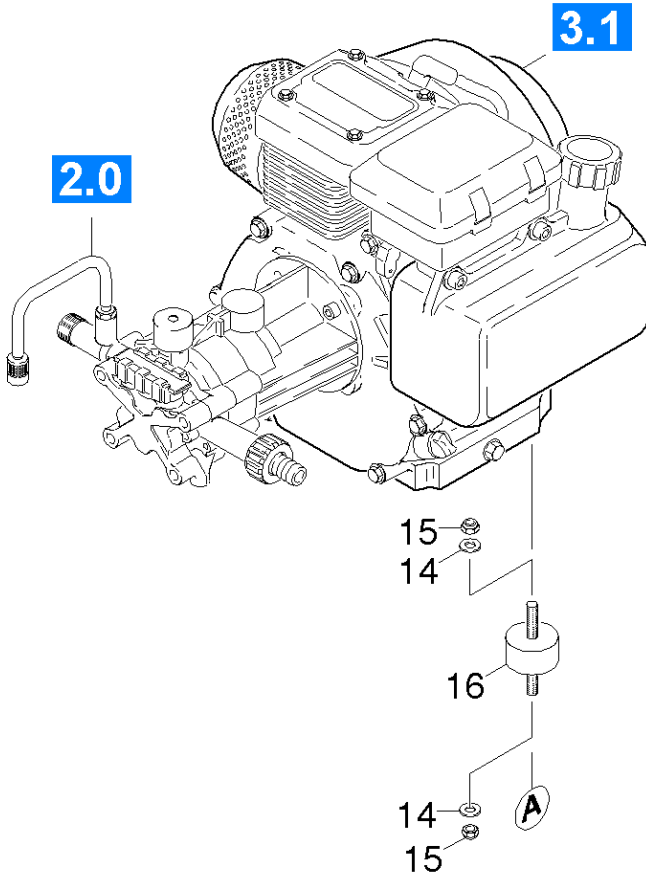

Spare parts list G 2650 HH (91391920)

pos Article no. Description

10 01031980 Frame

20 01087190 Pump set

30 01129870 Motor

40 01489850 Accessories

10 Frame (01031980)

pos	Article no.	Description	Quantity	Selling Unit	from ser.nr.	up to ser.nr.
2	91823530	KNOB 1/4"-20,3PT. STAR	2.000	ST	0000000000	0000000000
3	73032000	Saucer-head screw M 6x40-St-A0P DIN 603	2.000	ST	0000000000	0000000000
5	91834090	RUBBER DAMPENER 5/16"-18FEMALE 2001	1.000	ST		
6	91963080	5/16-18 X 1/2 CARRIAGE BOLT A307 BLK	2.000	ST	0000000000	0000000000
7	91820040	Cap	2.000	ST	0000000000	0000000000
8	91890070	WHEEL 10" X 3.50" PNEU	2.000	ST	0000000000	0000000000
9	91830010	BLACK,PLUG PLASTIC	2.000	ST	0000000000	0000000000
10	91420100	HANGER WELD ASSY 45DEG LEFT (SOLO)	1.000	ST	0000000000	0000000000
11	91980030	5/16 INTERNAL L/W .332 ID X .620 OD ZINC	2.000	ST	0000000000	0000000000
12	53101050	5/16"-18 FINISHED HEX NUT ZINC	2.000	ST	0000000000	0000000000
14	73120040	Washer 8 -200HV-A3E ISO 7090	8.000	ST	0000000000	0000000000
15	91970020	5/16-18 NE NYLON INSERT L/N ZC 5UM	8.000	ST	0000000000	0000000000
16	91834030	RUBBER DAMPENER DIA.35x16	4.000	ST	0000000000	0000000000

20 Pump set (01086720)

pos	Article no.	Description	from ser.nr.	up to ser.nr.	var. information
21	01086730	Cylinder head	0000000000	0000000000	VERSION 1
22	01086740	Piston	0000000000	0000000000	VERSION 1
23	01089200	Cylinder head			VERSION 2
24	01089210	Piston			VERSION 2