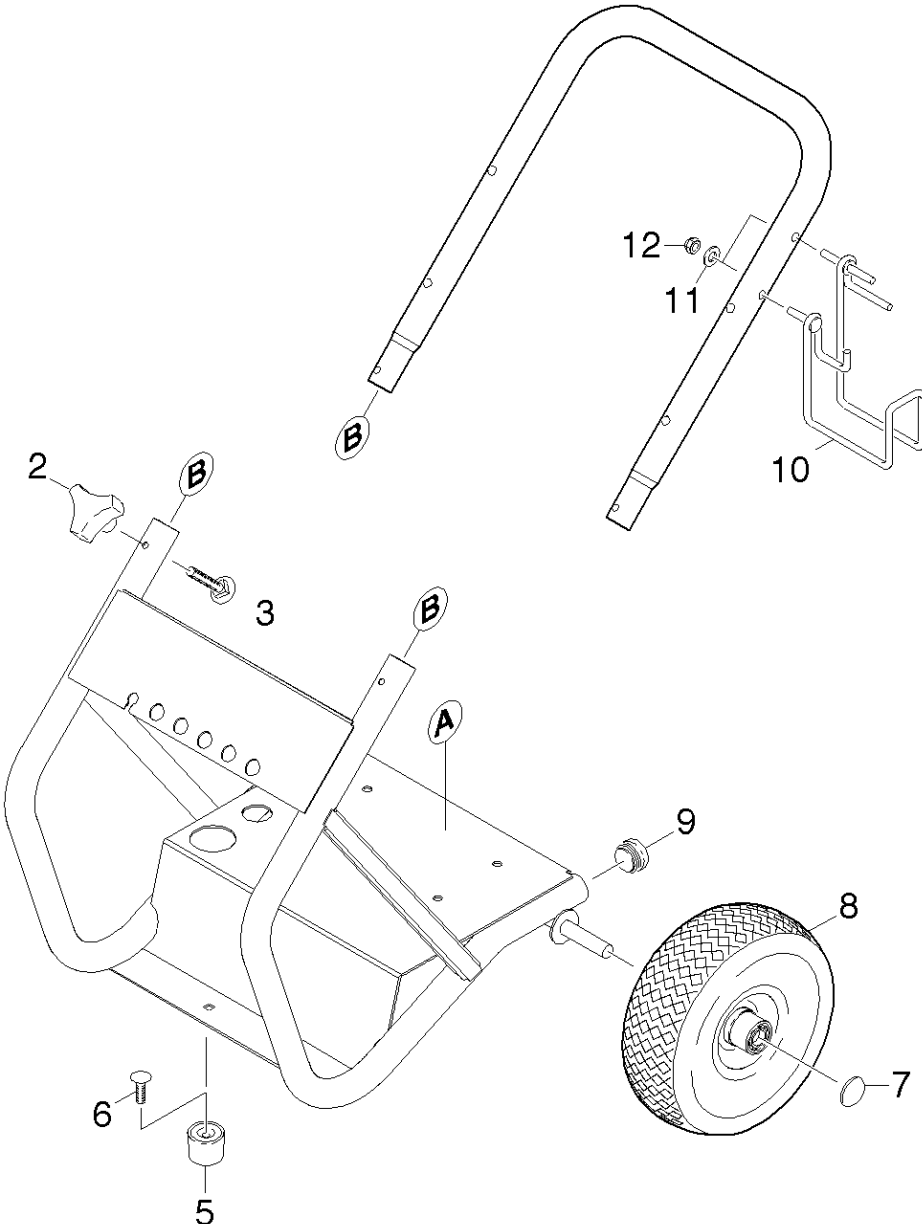

Spare parts list G 2650 HH (91391920)

pos Article no. Description

10 01031980 Frame

20 01087190 Pump set

30 01129870 Motor

40 01489850 Accessories

10 Frame (01031980)

pos	Article no.	Description	Quantity	Selling Unit	from ser.nr.	up to ser.nr.
2	91823530	KNOB 1/4"-20,3PT. STAR	2.000	ST	0000000000	0000000000
3	73032000	Saucer-head screw M 6x40-St-A0P DIN 603	2.000	ST	0000000000	0000000000
5	91834090	RUBBER DAMPENER 5/16"-18FEMALE 2001	1.000	ST		
6	91963080	5/16-18 X 1/2 CARRIAGE BOLT A307 BLK	2.000	ST	0000000000	0000000000
7	91820040	Cap	2.000	ST	0000000000	0000000000
8	91890070	WHEEL 10" X 3.50" PNEU	2.000	ST	0000000000	0000000000
9	91830010	BLACK,PLUG PLASTIC	2.000	ST	0000000000	0000000000
10	91420100	HANGER WELD ASSY 45DEG LEFT (SOLO)	1.000	ST	0000000000	0000000000
11	91980030	5/16 INTERNAL L/W .332 ID X .620 OD ZINC	2.000	ST	0000000000	0000000000
12	53101050	5/16"-18 FINISHED HEX NUT ZINC	2.000	ST	0000000000	0000000000
14	73120040	Washer 8 -200HV-A3E ISO 7090	8.000	ST	0000000000	0000000000
15	91970020	5/16-18 NE NYLON INSERT L/N ZC 5UM	8.000	ST	0000000000	0000000000
16	91834030	RUBBER DAMPENER DIA.35x16	4.000	ST	0000000000	0000000000

20 Pump set (01086720)

pos	Article no.	Description	from ser.nr.	up to ser.nr.	var. information
21	01086730	Cylinder head	0000000000	0000000000	VERSION 1
22	01086740	Piston	0000000000	0000000000	VERSION 1
23	01089200	Cylinder head			VERSION 2
24	01089210	Piston			VERSION 2

17 Spare part set chemistry (28838620)

pos	Article no.	Description	Quantity	Selling Unit
10	51107140	Sleeve	1.000	ST
20	53322580	Helical spring	1.000	ST
30	53800140	Label	1.000	ST
40	54434480	Nipple chemistry	1.000	ST
50	63621750	O-Ring seal 5,28x 1,78	1.000	ST
60	63624510	O-Ring seal 8,0 x 1,0	1.000	ST
70	74019090	Sphere 7 G40 -1.4401 DIN 5401	1.000	ST