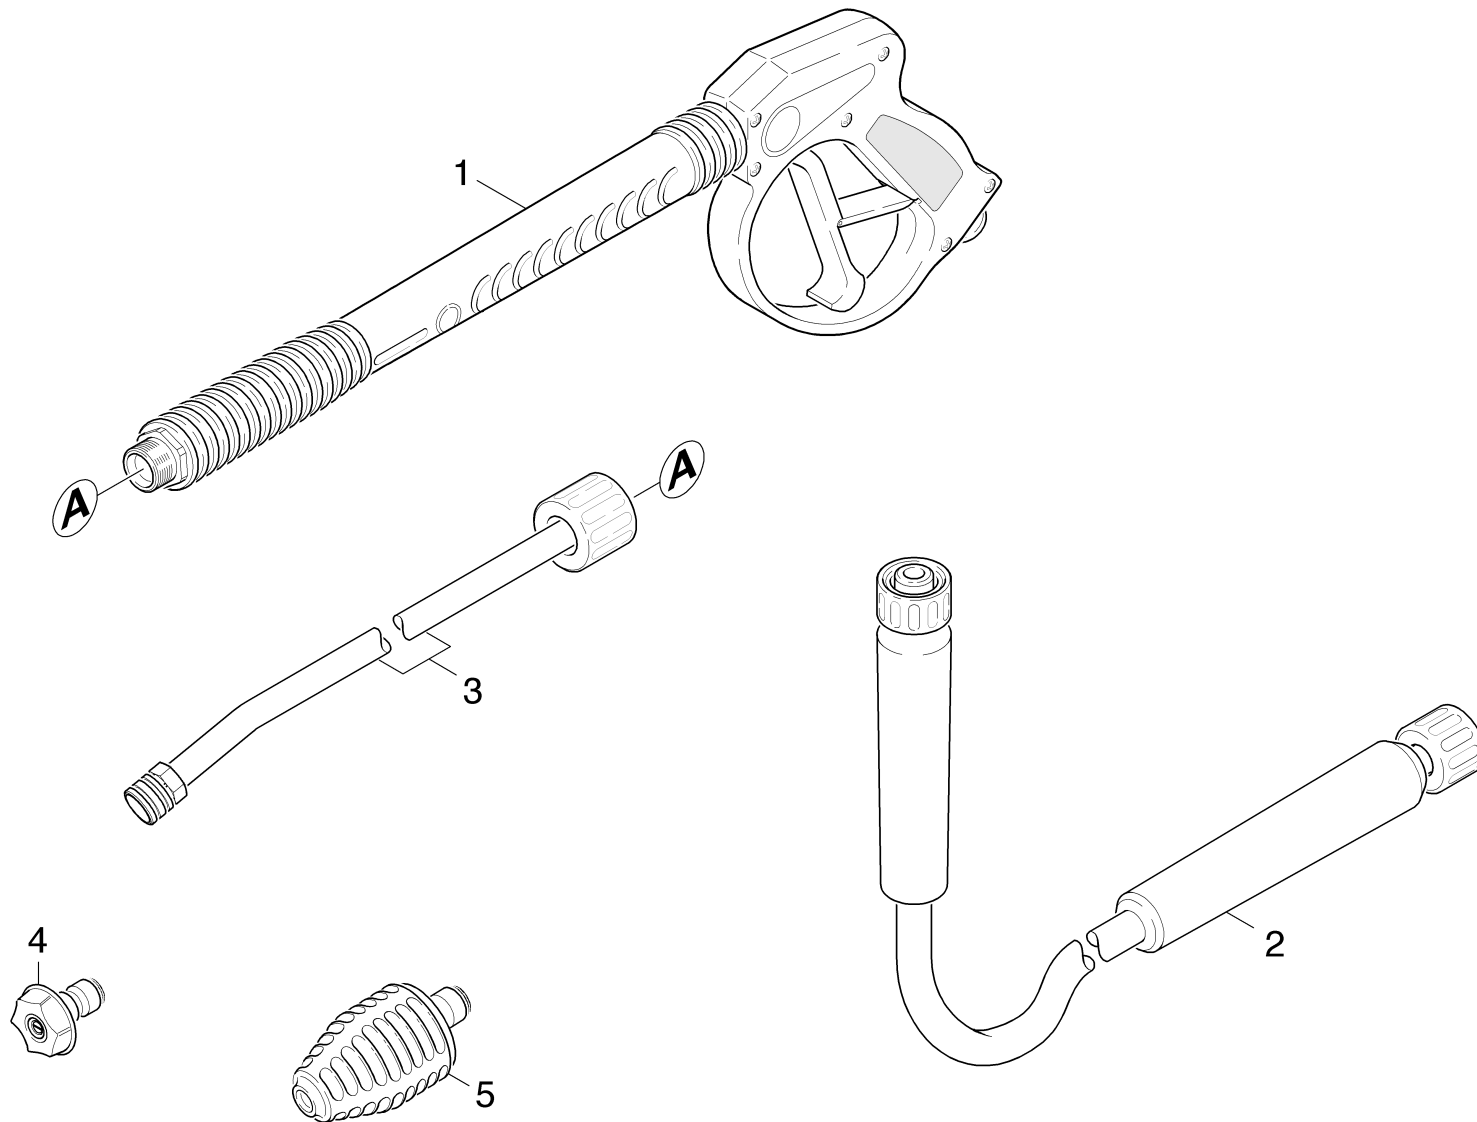

Spare parts list G 2650 HH (91391920)

pos Article no. Description

10 01031980 Frame

20 01087190 Pump set

30 01129870 Motor

40 01489850 Accessories

10 Frame (01031980)

pos	Article no.	Description	Quantity	Selling Unit	from ser.nr.	up to ser.nr.
2	91823530	KNOB 1/4"-20,3PT. STAR	2.000	ST	0000000000	0000000000
3	73032000	Saucer-head screw M 6x40-St-A0P DIN 603	2.000	ST	0000000000	0000000000
5	91834090	RUBBER DAMPENER 5/16"-18FEMALE 2001	1.000	ST		
6	91963080	5/16-18 X 1/2 CARRIAGE BOLT A307 BLK	2.000	ST	0000000000	0000000000
7	91820040	Cap	2.000	ST	0000000000	0000000000
8	91890070	WHEEL 10" X 3.50" PNEU	2.000	ST	0000000000	0000000000
9	91830010	BLACK,PLUG PLASTIC	2.000	ST	0000000000	0000000000
10	91420100	HANGER WELD ASSY 45DEG LEFT (SOLO)	1.000	ST	0000000000	0000000000
11	91980030	5/16 INTERNAL L/W .332 ID X .620 OD ZINC	2.000	ST	0000000000	0000000000
12	53101050	5/16"-18 FINISHED HEX NUT ZINC	2.000	ST	0000000000	0000000000
14	73120040	Washer 8 -200HV-A3E ISO 7090	8.000	ST	0000000000	0000000000
15	91970020	5/16-18 NE NYLON INSERT L/N ZC 5UM	8.000	ST	0000000000	0000000000
16	91834030	RUBBER DAMPENER DIA.35x16	4.000	ST	0000000000	0000000000

32 Transmission (01129890)

pos	Article no.	Description	Quantity	Selling Unit	from ser.nr.	up to ser.nr.
1	62880500	Engine oil 1L	1.000	ST	0000000000	0000000000
2	73670180	Radial shaft seal ring A26x37x7 -NBR DI	1.000	ST	0000000000	0000000000
4	54710880	Coupling element horizontal	1.000	ST	0000000000	0000000000
5	63624710	O-Ring seal 80,0 X 3,0 -NBR 70	1.000	ST	0000000000	0000000000
6	64013320	Angular contact ball bearing	1.000	ST		
7	64012890	Wobble plate	1.000	ST	0000000000	0000000000
8	63040480	Cylinder head screw M6x19	1.000	ST	0000000000	0000000000
9	69650070	5/16-24X1 GR 5 SHCS THRU HARDENED ZC	4.000	ST	0000000000	0000000000
10	51156560	Washer	4.000	ST	0000000000	0000000000