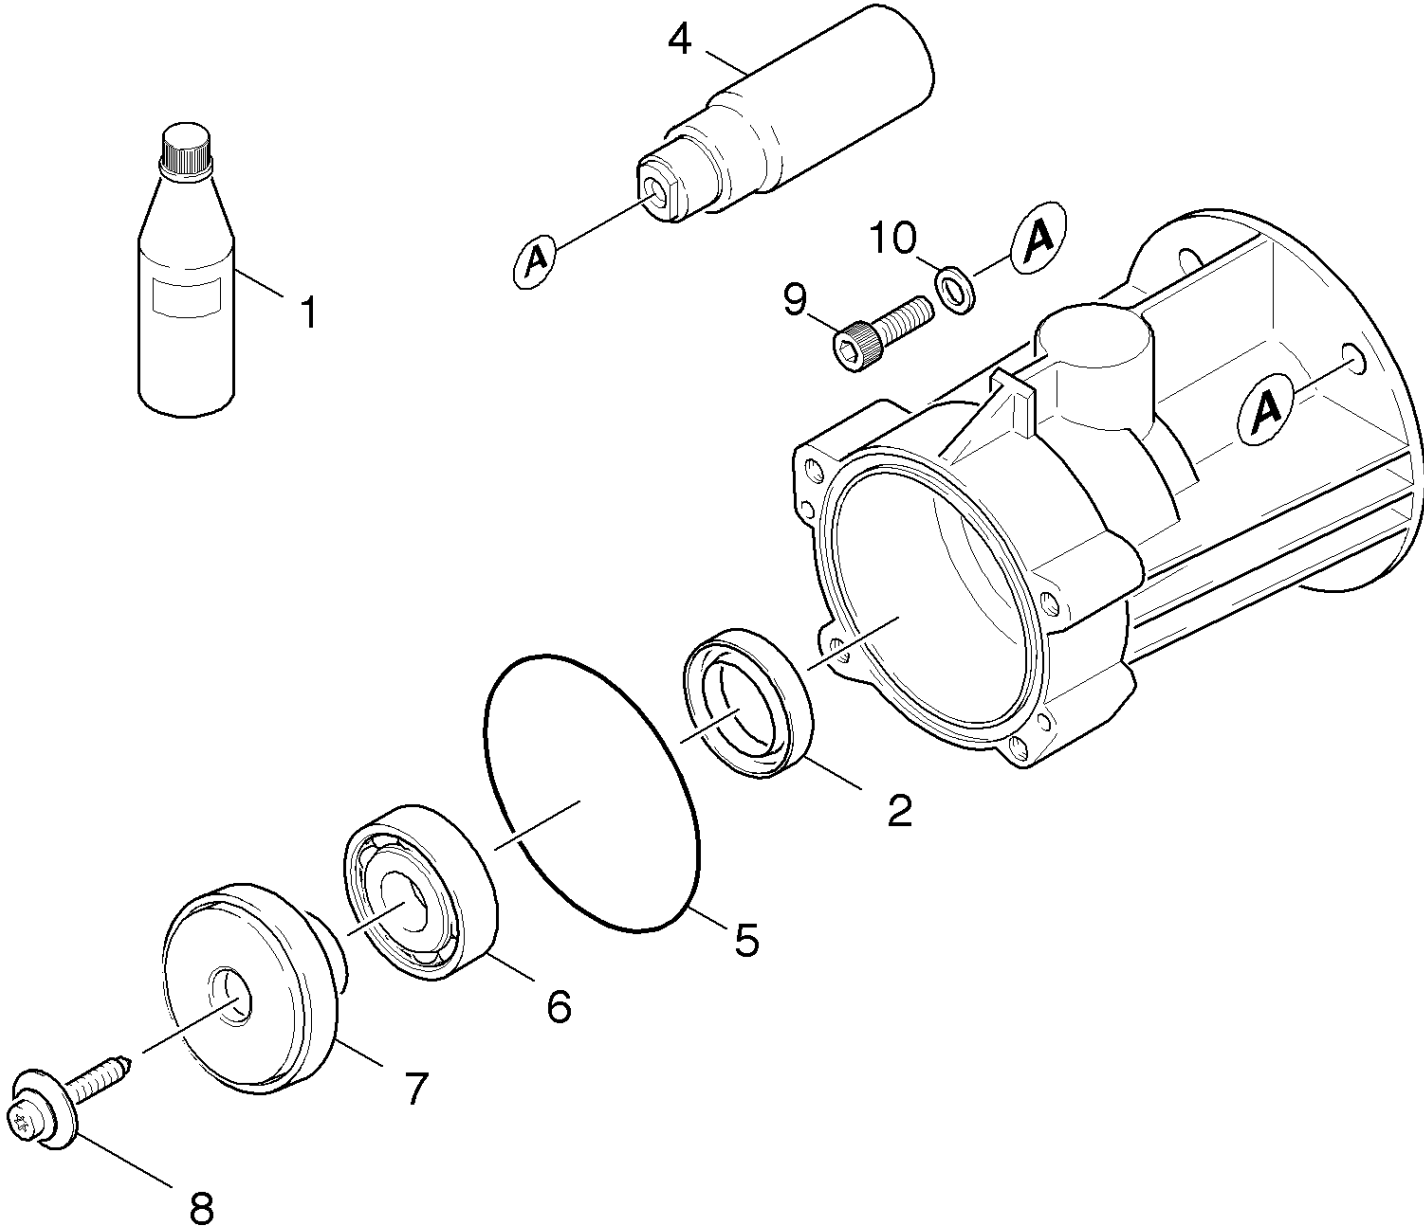

32 Transmission (01129890)

pos	Article no.	Description	Quantity	Selling Unit	from ser.nr.	up to ser.nr.
1	62880500	Engine oil 1L	1.000	ST	0000000000	0000000000
2	73670180	Radial shaft seal ring A26x37x7 -NBR DI	1.000	ST	0000000000	0000000000
4	54710880	Coupling element horizontal	1.000	ST	0000000000	0000000000
5	63624710	O-Ring seal 80,0 X 3,0 -NBR 70	1.000	ST	0000000000	0000000000
6	64013320	Angular contact ball bearing	1.000	ST		
7	64012890	Wobble plate	1.000	ST	0000000000	0000000000
8	63040480	Cylinder head screw M6x19	1.000	ST	0000000000	0000000000
9	69650070	5/16-24X1 GR 5 SHCS THRU HARDENED ZC	4.000	ST	0000000000	0000000000
10	51156560	Washer	4.000	ST	0000000000	0000000000