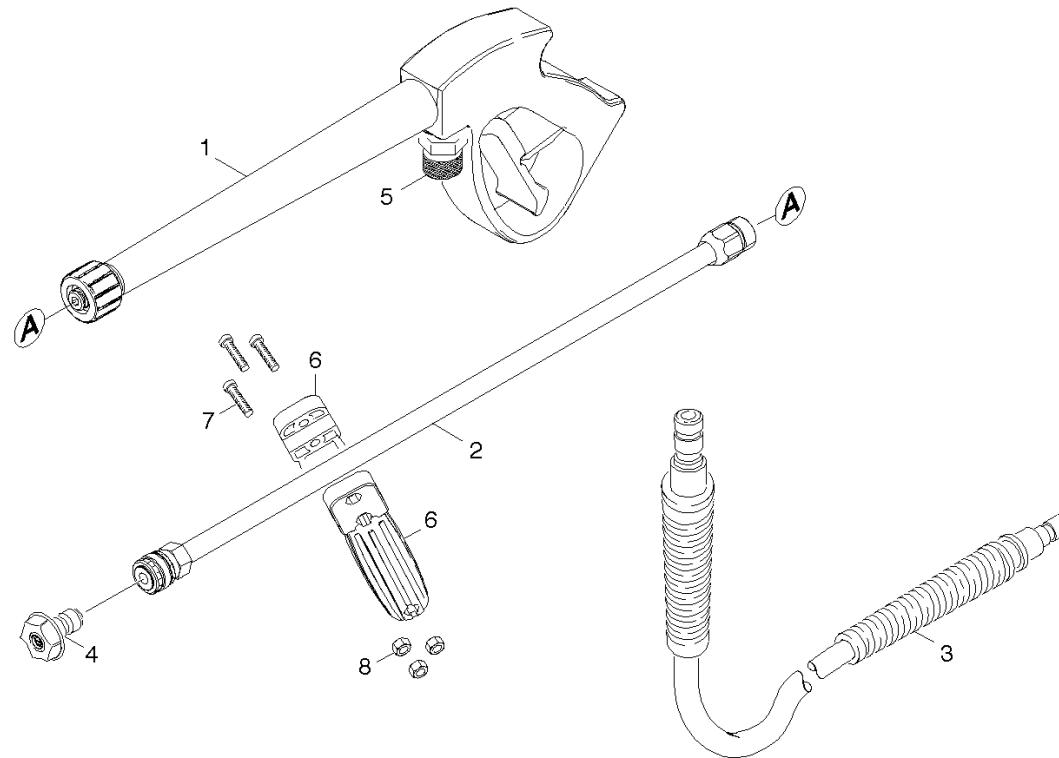

4.0 Accessories

4.0 Accessories

POS	DESCRIPTION ADDITIONAL INFORMATIONS	PART NO	QTY.	FROM SER.NR.	UP TO SER. NR.
1	AL BIT101 TRIGGER GUN	91120120	1		
2	LANCE- AL QUICK CONNECT MALE 3000 PSI	91125260	1		
3	HP HOSE DN6 25FT 3000PSI	91623280	1		
4	QUICK CONNECT NOZZLE KIT (0325)	91040160	1		
5	Quick Connect	91540450	1		
6	Handle	91340250	2		
7	Cheese Head Machine Screw M5x16mm	91960510	3		
8	M5 Nut	91970110	3