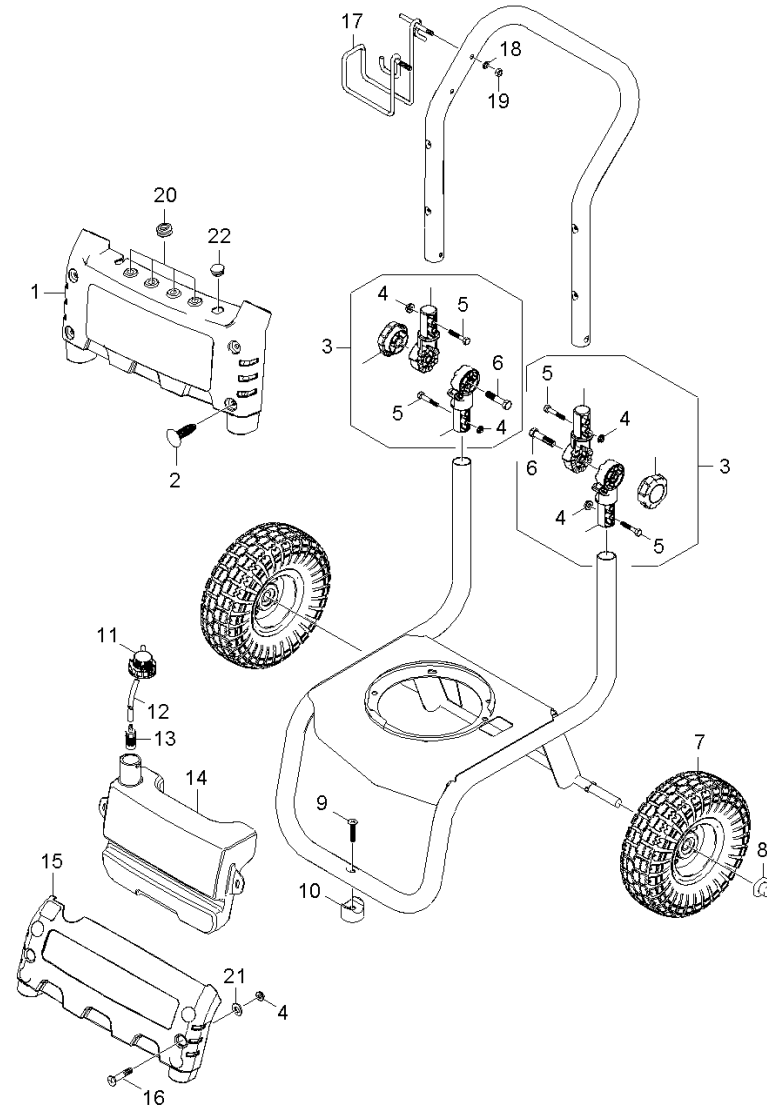

4.0 Accessories

1.0 Frame

1.0 Frame

POS	DESCRIPTION ADDITIONAL INFORMATIONS	PART NO	QTY.	FROM SER.NR.	UP TO SER. NR.
1	Name Plate, V1	91340230	1		
2	Nylon Rivet	91960490	4		
3	ROTARY JOINT ASSEMBLY	91170010	2		
4	1/4-20" Nylon Insert Lock Nut with Flang	91970100	4		
5	HEX HEAD BOLT 3/8-16 X 1-3/4	91960410	4		
6	1/4-20 x 1-1/2 GR 2 HEX BOLT ZINC	91963070	2		
7	WHEEL 10" X 3.50" PNEU	91890070	2		
8	CAP BLACK PLASTIC,5/8"FASTENER	91825060	2		
9	FLAT HEAD M/S 5/16-18X1-3/4"	91960460	1		
10	RUBBER DAMPENER	91834080	1		
11	Cover tank cleaning agents	40638070	1		
12	Hose DN 5	63882160	1		
	TO ORDER AS CUT GOODS				
13	Filter with weight	57316090	1		
14	Tank V1	91320060	1		
15	COVER-V1	91340240	1		
16	Large Head Machine Screw 1/4"x2.25"	91960500	2		
17	HANGER WELD ASSY 45DEG RIGHT (SOLO)	91420090	1		
18	5/16 INTERNAL L/W .332 ID X .620 OD ZINC	91980030	2		
19	5/16"-18 FINISHED HEX NUT ZINC	53101050	2		
20	GROMMET	91772040	5		
21	Washer 1/4"	91980150	2		
22	PLUG, TO COVER HOLE XTRA HOLE-NOZZLE	91830020	1		

VERSION 3

updated 21 Jul 2010

POS	DESCRIPTION ADDITIONAL INFORMATIONS	PART NO	QTY.	FROM SER. NR.	UP TO SER. NR.
0	COMPLETE REPLACEMENT PUMP 7/8" VERTICAL SHAFT	91200200	1		
1	THERMAL VALVE COVER - SHORT	91340210	1		
2	VALVE SCREW	91840180	1		
3	O-RING SEAL 12.42x1.78	63624800	1		
4	O-RING SEAL 8.0x2.0	73625070	1		
5	THERMAL VALVE TIN COATED	64134030	1		
6	HELICAL SPRING	53322900	1		
7	UNLOADER VALVE ASSEMBLY	91750050	1		
8	NOZZLE INSERT WITH 2 O-RINGS	91393720	1		
9	DETERGENT INLET ASSEMBLY	28838620	1		
10	DRAIN PLUG WITH O-RING	41320070	3		
11	VALVE (3 PACK)	28849160	1		
12	VALVE (3 PACK)	91393710	1		
13	PLATE	50030620	1		
14	CYLINDER HEAD - MACHINED	91350150	1		
15	HEXAGONAL HEAD SCREW M8x80-8.8	73040980	4		
16	QUICK CONNECT	91540450	1		