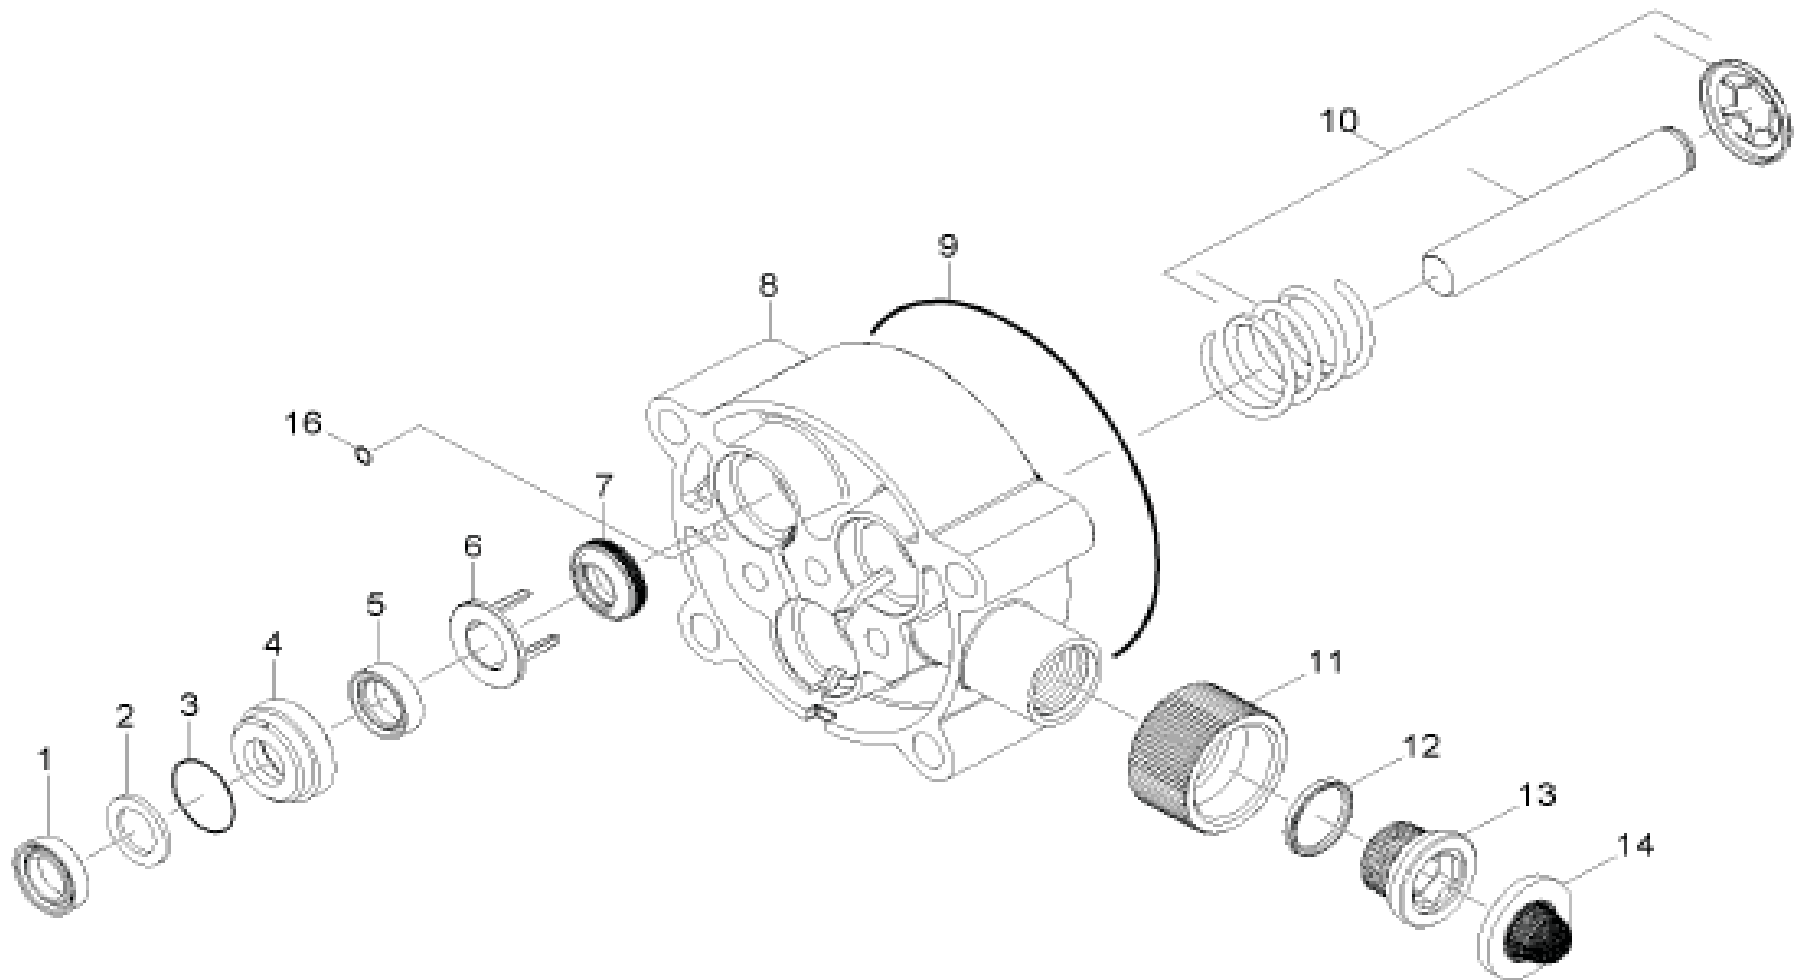

2.2 Piston
VERSION 3

updated 21 Jul 2010

2.2 Piston
VERSION 3

updated 21 Jul 2010

POS	DESCRIPTION ADDITIONAL INFORMATIONS	PART NO	QTY.	FROM SER. NR.	UP TO SER. NR.
0	COMPLETE REPLACEMENT PUMP 7/8" VERTICAL SHAFT	91200200	1		
1	GROOVED RING / WATER SEAL	91773010	3		
2	BACK RING HP SEAL	91773100	3		
3	O-RING SEAL 21.5x1.78	63628330	3		
4	BRASS BUSHING	91550110	3		
5	GROOVED RING / COMPACT SEAL	63630580	3		
6	SPACER	91340160	3		
7	GROOVED RING / OIL SEAL 12x20x476	63653930	3		
8	PISTON GUIDANCE - MACHINED	91330070	1		
9	O-RING SEAL 80.0x3.0	63624710	1		
10	PISTON COMPLETE	91393700	3		
11	FEMALE HOSE CONNECT	91550130	1		
12	O-RING SEAL 15.6x1.78	63623900	1		
13	MALE ADAPTER	91340190	1		
14	FILTER SEAL-HOSE CONNECTOR	91800050	1		
16	GASKET 4.47x1.78	63631900	1