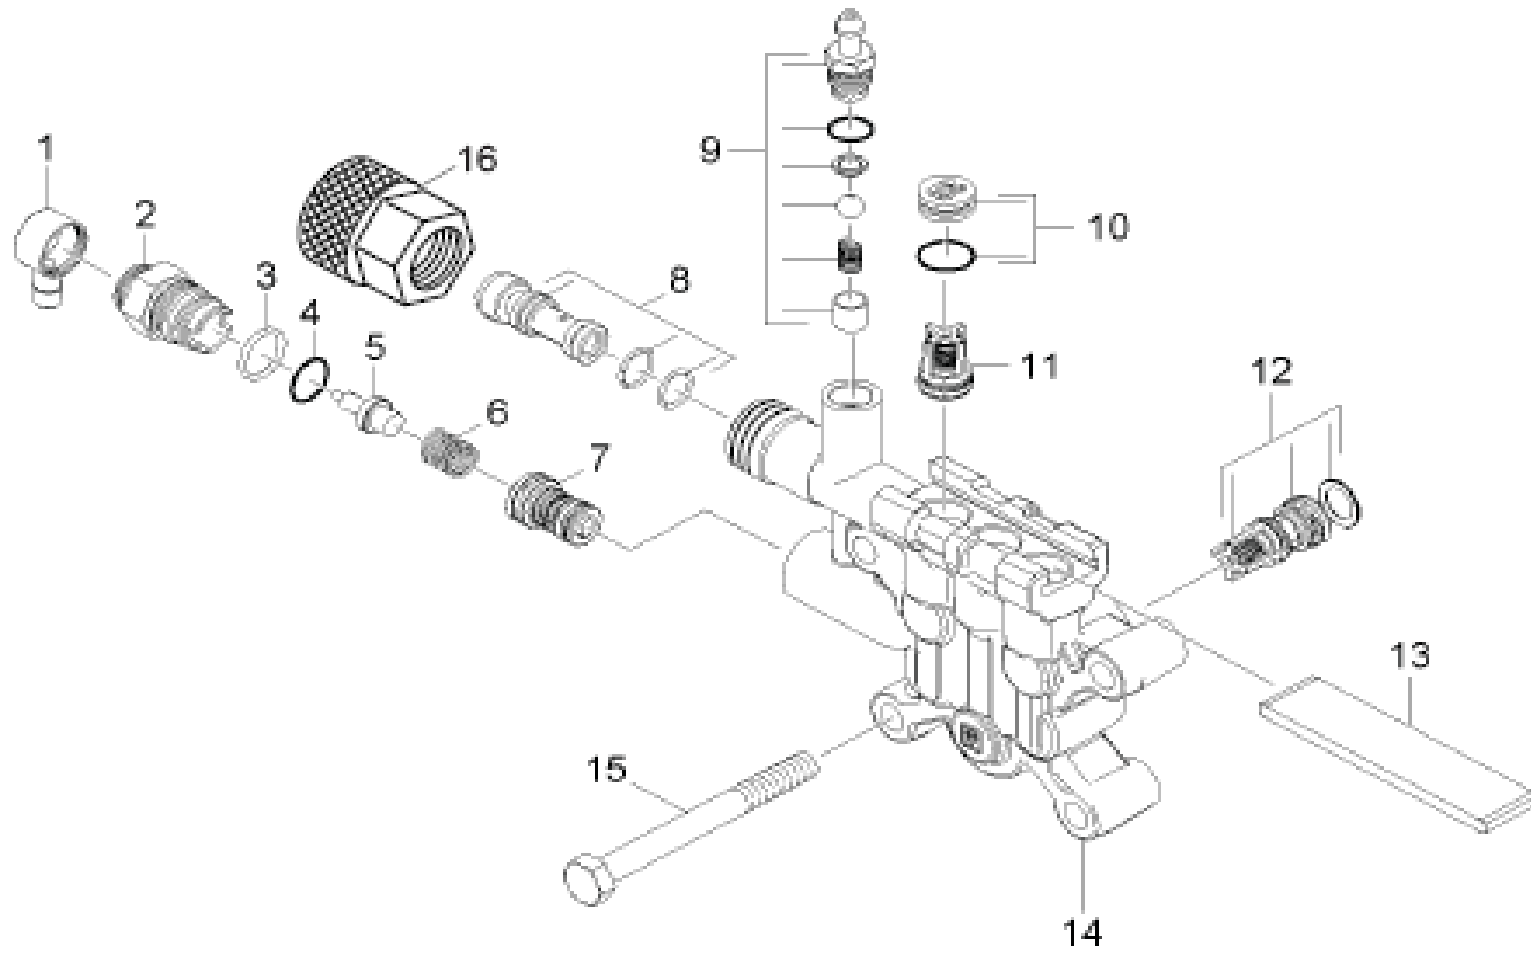

2.1 Cylinder Head
VERSION 3

updated 21 Jul 2010

2.1 Cylinder Head

VERSION 3

updated 21 Jul 2010

POS	DESCRIPTION ADDITIONAL INFORMATIONS	PART NO	QTY.	FROM SER. NR.	UP TO SER. NR.
0	COMPLETE REPLACEMENT PUMP 7/8" VERTICAL SHAFT	91200200	1		
1	THERMAL VALVE COVER - SHORT	91340210	1		
2	VALVE SCREW	91840180	1		
3	O-RING SEAL 12.42x1.78	63624800	1		
4	O-RING SEAL 8.0x2.0	73625070	1		
5	THERMAL VALVE TIN COATED	64134030	1		
6	HELICAL SPRING	53322900	1		
7	UNLOADER VALVE ASSEMBLY	91750050	1		
8	NOZZLE INSERT WITH 2 O-RINGS	91393720	1		
9	DETERGENT INLET ASSEMBLY	28838620	1		
10	DRAIN PLUG WITH O-RING	41320070	3		
11	VALVE (3 PACK)	28849160	1		
12	VALVE (3 PACK)	91393710	1		
13	PLATE	50030620	1		
14	CYLINDER HEAD - MACHINED	91350150	1		
15	HEXAGONAL HEAD SCREW M8x80-8.8	73040980	4		
16	QUICK CONNECT	91540450	1