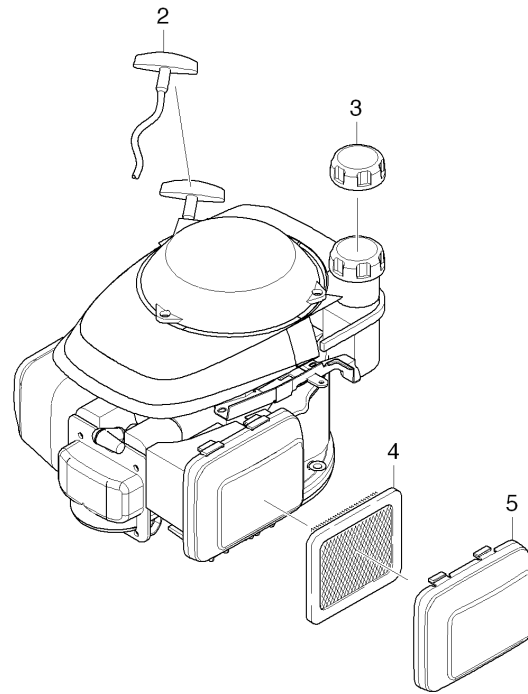

3.1 Motor

3.1 Motor

POS	DESCRIPTION ADDITIONAL INFORMATIONS	PART NO	QTY.	FROM SER.NR.	UP TO SER. NR.
2	HANDLE	64915030	1		
3	GC 160 GAS CAP	91945480	1		
4	AIR FILTER ELEMENT	64917260	1		
5	COVER	91945430	1