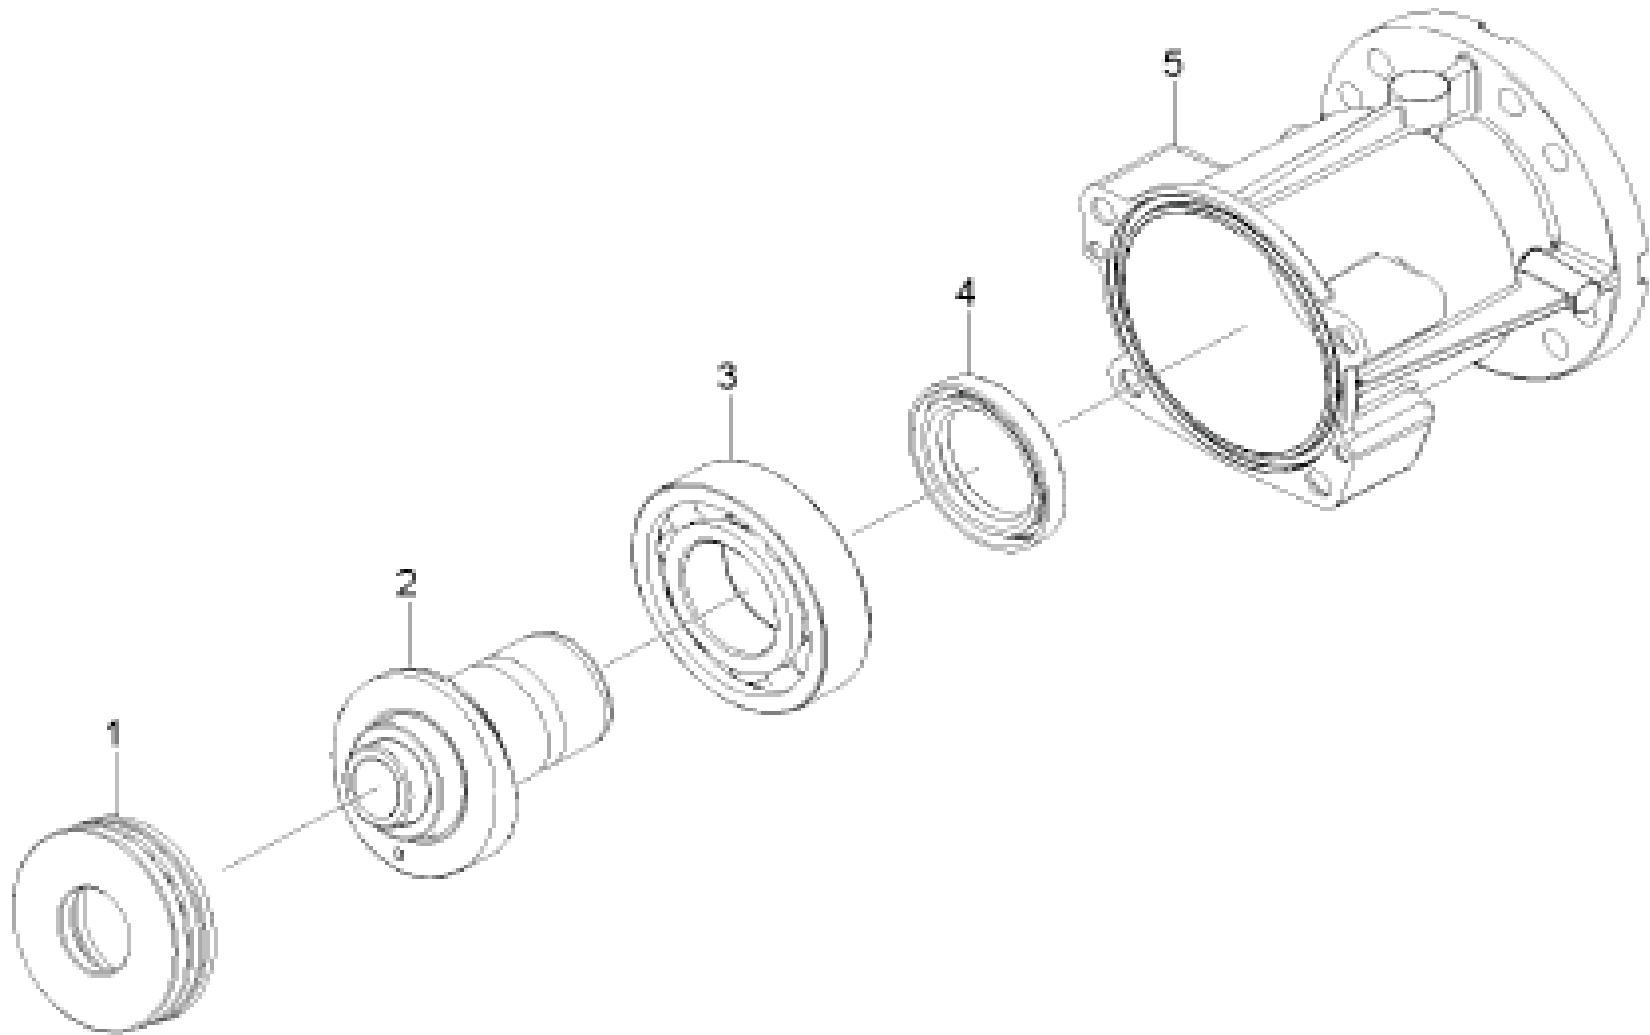

2.2 Piston
VERSION 3

updated 21 Jul 2010

2.2 Piston
VERSION 3

updated 21 Jul 2010

POS	DESCRIPTION ADDITIONAL INFORMATIONS	PART NO	QTY.	FROM SER. NR.	UP TO SER. NR.
0	COMPLETE REPLACEMENT PUMP 7/8" VERTICAL SHAFT	91200200	1		
1	GROOVED RING / WATER SEAL	91773010	3		
2	BACK RING HP SEAL	91773100	3		
3	O-RING SEAL 21.5x1.78	63628330	3		
4	BRASS BUSHING	91550110	3		
5	GROOVED RING / COMPACT SEAL	63630580	3		
6	SPACER	91340160	3		
7	GROOVED RING / OIL SEAL 12x20x476	63653930	3		
8	PISTON GUIDANCE - MACHINED	91330070	1		
9	O-RING SEAL 80.0x3.0	63624710	1		
10	PISTON COMPLETE	91393700	3		
11	FEMALE HOSE CONNECT	91550130	1		
12	O-RING SEAL 15.6x1.78	63623900	1		
13	MALE ADAPTER	91340190	1		
14	FILTER SEAL-HOSE CONNECTOR	91800050	1		
16	GASKET 4.47x1.78	63631900	1		

3.0 Motor

3.1 Motor

3.2 Transmission

3.1 Motor

3.1 Motor

POS	DESCRIPTION ADDITIONAL INFORMATIONS	PART NO	QTY.	FROM SER.NR.	UP TO SER. NR.
2	HANDLE	64915030	1		
3	GC 160 GAS CAP	91945480	1		
4	AIR FILTER ELEMENT	64917260	1		
5	COVER	91945430	1		

3.2 Transmission

updated 21 Jul 2010

POS	DESCRIPTION ADDITIONAL INFORMATIONS	PART NO	QTY.	FROM SER. NR.	UP TO SER. NR.
1	GROOVED BALL BEARING	91653550	1		
2	SWASH PLATE - VERTICAL 7/8" SHAFT - MACHINED	91350170	1		
3	AXIAL BALL BEARING	91653560	1		
4	SHAFT SEAL 35x52x7	91773140	1		
5	OIL HOUSING - VERTICAL - MACHINED	91350160	1		
not shown	SHAFT KEY 3/16" SQ x 1.25"	91945920	1		
not shown	PUMP OIL 1 LITRE (15w-40)	62880500	1		