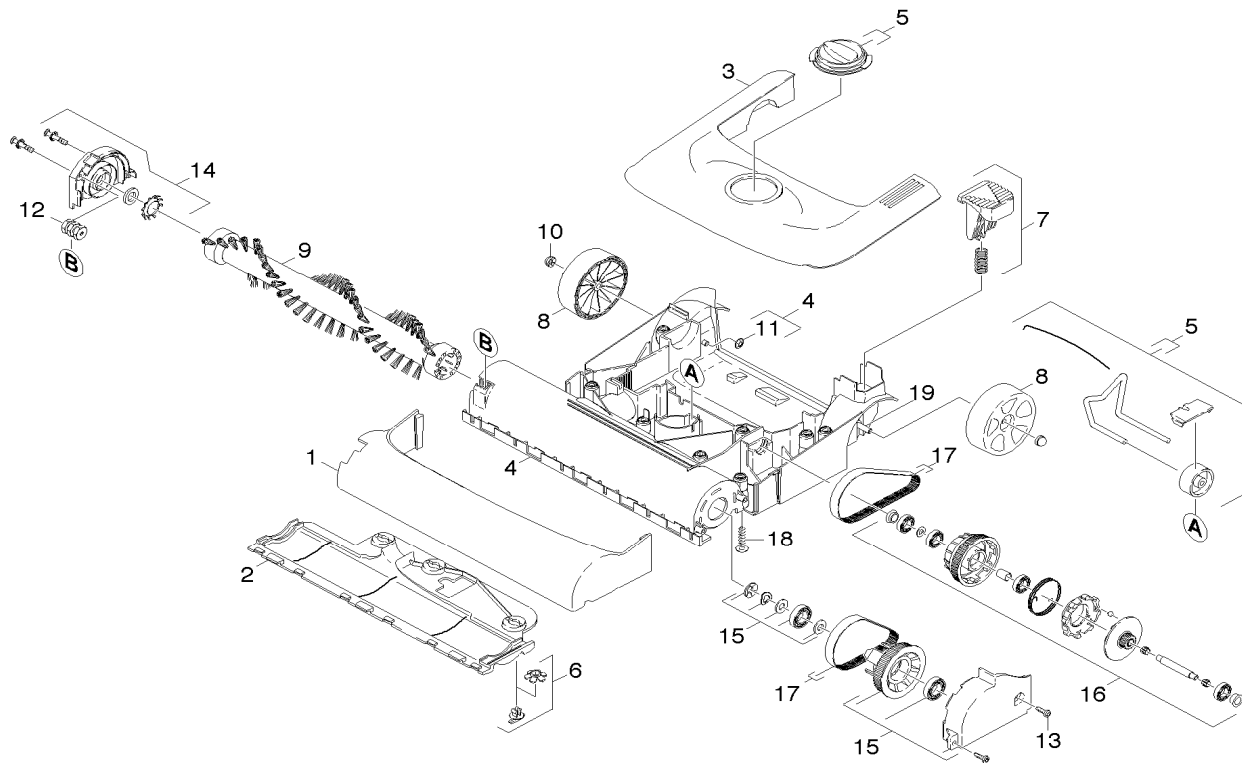

R J Bowers Distributors

2003 Harrison Ave
Rockford IL 61104

E-mail: service@rjbowers.com

Web: www.rjbowers.com

(815) 399-8839 (800) 383-6584

PARTS BREAKDOWN FOR CV 30/1 (1.023-105.0)

Location	PN	DESCRIPTION	QTY	SERIAL #	
				FROM	TO
BRUSH HEAD 2.1					
1	5032-4040	Bumper CV 30/1	1		
2	5058-2860	Moulded Part	1		
3	5060-9780	Top of Cover	1		
4	4060-6970	Housing complete CV30/1	1		
5	4515-0960	Adjusting Wheel	1		
6	2884-2730	Locking Set	1		
7	4481-0000	Foot pedal complete only for replacement	1		
8	5515-1880	Wheel	2		
9	6906-6410	Roller Brush ROT	1		
10	6343-1870	Lock washer	2		
11	6343-1190	Lock washer	2		
12	5401-2880	Screw Union Part	2		
13	7303-1060	Screw 4x12 -10.9-R2R (IN6RD)	2		
14	4063-7730	Covering cap complete brush	1		
15	4063-7740	Covering cap complete belt	1		
16	4470-0220	Coupler complete	1		
17	2884-2740	Spare parts set belt	1		
18	7303-1080	Screw 5x20 -10.9-R2R (In6Rd)	8		
19	9412-1630	Axle	1		

R J Bowers Distributors
 2003 Harrison Ave
 Rockford IL 61104
 E-mail: service@rjbowers.com
 Web: www.rjbowers.com
 (815) 399-8839 (800) 383-6584

PARTS BREAKDOWN FOR CV 30/1 (1.023-105.0)

Location	PN	DESCRIPTION	QTY	SERIAL #	
				FROM	TO
BRUSH HEAD 2.2					
1	5032-4560	Bumper CV 38/1	1		
2	5058-5000	Glide Sole	1		
3	5060-9780	Top of Cover	1		
4	4060-6980	Housing complete CV38/1	1		
5	4515-0960	Adjusting Wheel	1		
6	2884-2730	Locking Wheel	1		
7	4481-0000	Foot pedal complete only for replacement	1		
8	5515-1880	Wheel	2		
9	6906-6430	Roller Brush	1		
10	6343-1870	Lock Washer	2		
11	6343-1190	Lock Washer	2		
12	5401-2880	Screw Union Part	2		
13	7303-1060	Screw 4x12 -10.9-R2R (IN6RD)	2		
14	4063-7730	Covering cap complete brush	1		
15	4063-7740	Covering cap complete belt	1		
16	4470-0220	Coupler complete	1		
17	2884-2740	Spare parts set belt	1		
18	7303-1080	Screw 5x20 -10.9-R2R (In6Rd)	8		
19	9412-1630	Axle	1		