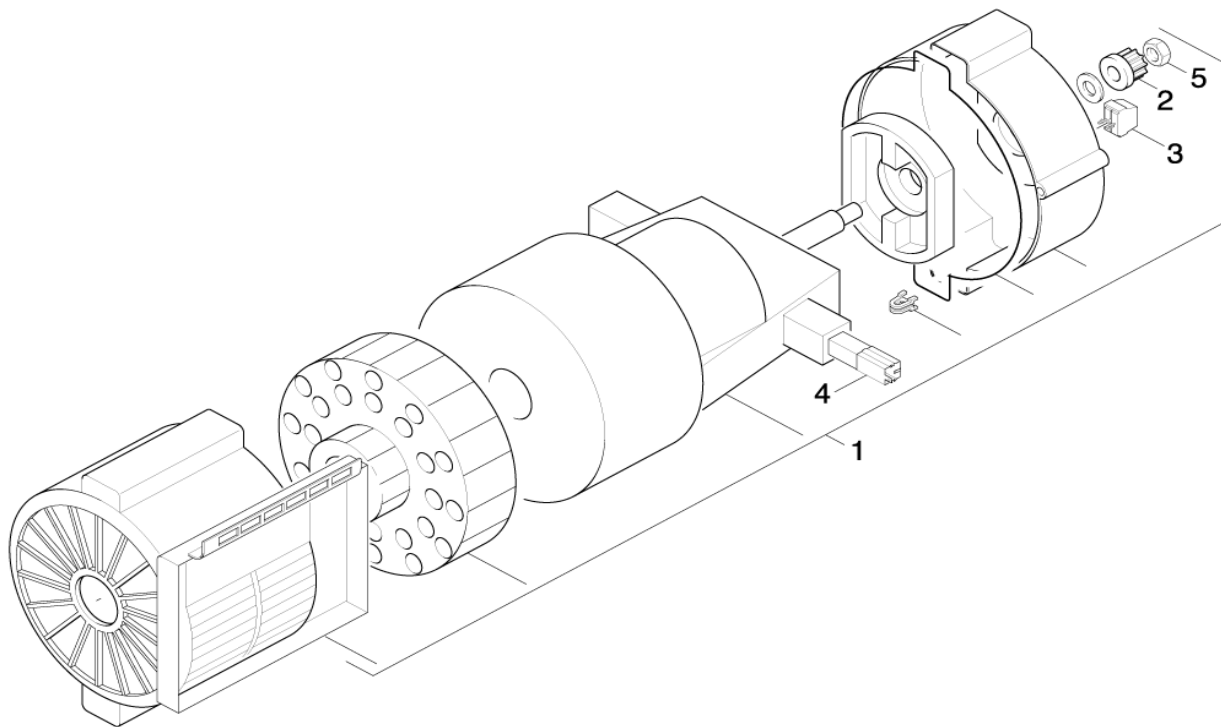

PARTS BREAKDOWN FOR CV 30/1 (1.023-105.0)

Location	PN	DESCRIPTION	QTY	SERIAL #	
				FROM	TO
VACUUM MOTOR 3.0					
1	4060-5910	Motor frame complete	1		
2	5352-0850	Pignone CV 30/1	1		
3	6643-5510	Strip Terminal	1		
4	6610-2550	Kohlebuerstenset	1		
4	6610-2490	Carbon Brush Set	1		
5	7311-4310	Hexagon nut M 5-1.4305 ISO 10511	1		

R J Bowers Distributors
2003 Harrison Ave
Rockford IL 61104
E-mail: service@rjbowers.com
Web: www.rjbowers.com
(815) 399-8839 (800) 383-6584