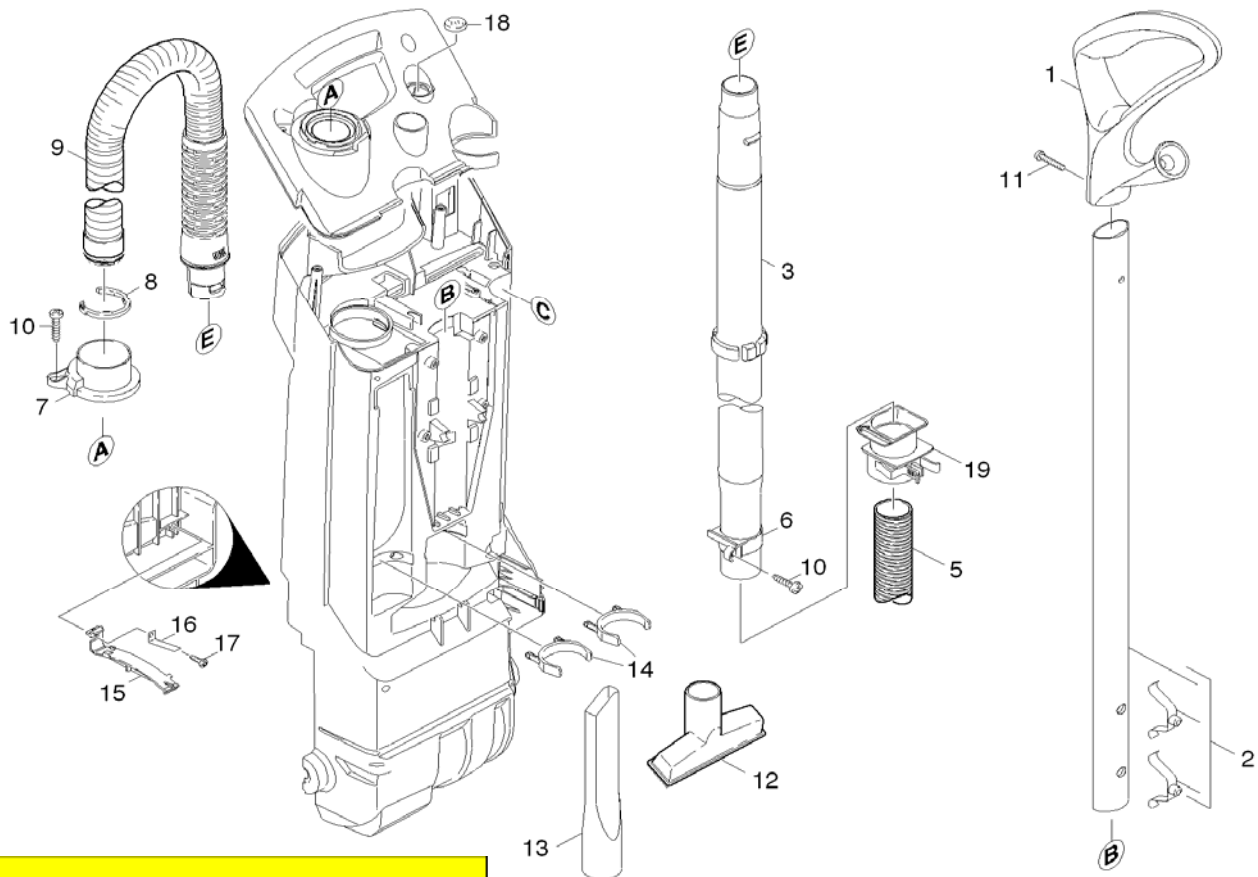

PARTS BREAKDOWN FOR CV 30/1 (1.023-105.0)

Location	PN	DESCRIPTION	QTY	SERIAL #	
				FROM	TO
TOP PART- Piece Parts 1.1					
1	5321-7130	Handhold	1		
2	4128-0010	Handle complete only for replacement	1		
3	5128-5680	Suction tube	1		
4	5394-6800	Protective Rubber Sleeve	1		
5	6391-1150	Suction hose DN32	1		
6	5570-0750	Ring	1		
7	5032-5400	Hosebarb	1		
8	5031-0110	Locking ring	1		
9	6391-1710	Hose DN32	1		
10	7303-1080	Screw 5x20 -10.9-R2R (In6Rd)	2		
11	7303-1180	Screw 5x40 -A2-70 (IN6Rd)	1		
12	6900-2330	Upholstery Tool	1		
13	6906-2400	Crevice nozzle DN35	1		
14	5041-1110	Clip	2		
15	5042-8360	Bracket Filter	1		
16	5332-3390	Spring	1		
17	7303-1060	Screw 4x12 -10.9-R2R (IN6RD)	1		
18	5031-5210	Lens	1		
19	5407-1150	Bushing	1		

R J Bowers Distributors

2003 Harrison Ave
Rockford IL 61104

E-mail: service@rjbowers.com

Web: www.rjbowers.com

(815) 399-8839 (800) 383-6584

PARTS BREAKDOWN FOR CV 30/1 (1.023-105.0)

Location	PN	DESCRIPTION	QTY	SERIAL #	
				FROM	TO
TOP PART- Appliance Top Part 1.3					
1	5060-9910	Housing	1		
2	4032-0030	Covering cap complete only for replaceme	1		
3	4032-0040	Covering cap electric	1		
4	5044-6610	Catch for Cable	1		
5	4064-0010	Cover complete only for replacement	1		
6	4250-0790	Bearing Shell	1		
7	5032-4480	Clamp	1		
8	4053-2240	Covering cap motor complete nur fuer Ers	1		
9	4682-0010	Circuit board only for replacement CV30/	1		
10	4649-0010	Power cable only for replacement	1		
11	5481-3450	Lever	1		
12	7303-1080	Screw 5x20 -10.9-R2R (In6Rd)	9		
13	5075-0300	Cover Lock	1		
14	4839-3290	Electrical small parts	1		
16	6903-2410	Clamp clip	1		
17	6630-1560	Rocker Switch	1		
19	6303-3180	Screw 3,5x12-10.9-R2R (IN6RD)	2		
20	5034-6890	Strap	1		
21	4332-0080	Spring connection piece completely	1		