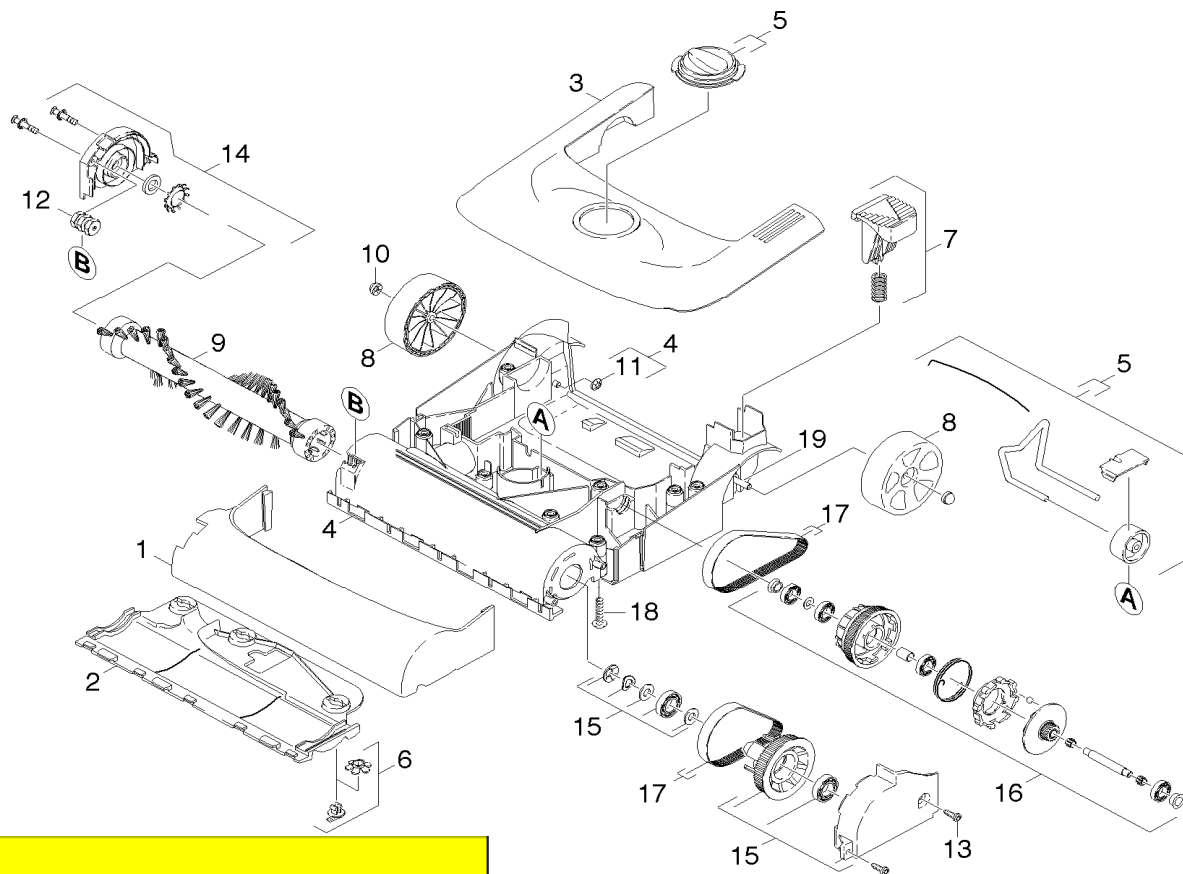

R J Bowers Distributors

2003 Harrison Ave
Rockford IL 61104

E-mail: service@rjbowers.com

Web: www.rjbowers.com

(815) 399-8839 (800) 383-6584

PARTS BREAKDOWN FOR CV 30/1 (1.023-105.0)

Location	PN	DESCRIPTION	QTY	SERIAL #	
				FROM	TO
BRUSH HEAD 2.1					
1	5032-4040	Bumper CV 30/1	1		
2	5058-2860	Moulded Part	1		
3	5060-9780	Top of Cover	1		
4	4060-6970	Housing complete CV30/1	1		
5	4515-0960	Adjusting Wheel	1		
6	2884-2730	Locking Set	1		
7	4481-0000	Foot pedal complete only for replacement	1		
8	5515-1880	Wheel	2		
9	6906-6410	Roller Brush ROT	1		
10	6343-1870	Lock washer	2		
11	6343-1190	Lock washer	2		
12	5401-2880	Screw Union Part	2		
13	7303-1060	Screw 4x12 -10.9-R2R (IN6RD)	2		
14	4063-7730	Covering cap complete brush	1		
15	4063-7740	Covering cap complete belt	1		
16	4470-0220	Coupler complete	1		
17	2884-2740	Spare parts set belt	1		
18	7303-1080	Screw 5x20 -10.9-R2R (In6Rd)	8		
19	9412-1630	Axle	1		

R J Bowers Distributors
 2003 Harrison Ave
 Rockford IL 61104
 E-mail: service@rjbowers.com
 Web: www.rjbowers.com
 (815) 399-8839 (800) 383-6584

PARTS BREAKDOWN FOR CV 30/1 (1.023-105.0)

Location	PN	DESCRIPTION	QTY	SERIAL #	
				FROM	TO
BRUSH HEAD 2.2					
1	5032-4560	Bumper CV 38/1	1		
2	5058-5000	Glide Sole	1		
3	5060-9780	Top of Cover	1		
4	4060-6980	Housing complete CV38/1	1		
5	4515-0960	Adjusting Wheel	1		
6	2884-2730	Locking Wheel	1		
7	4481-0000	Foot pedal complete only for replacement	1		
8	5515-1880	Wheel	2		
9	6906-6430	Roller Brush	1		
10	6343-1870	Lock Washer	2		
11	6343-1190	Lock Washer	2		
12	5401-2880	Screw Union Part	2		
13	7303-1060	Screw 4x12 -10.9-R2R (IN6RD)	2		
14	4063-7730	Covering cap complete brush	1		
15	4063-7740	Covering cap complete belt	1		
16	4470-0220	Coupler complete	1		
17	2884-2740	Spare parts set belt	1		
18	7303-1080	Screw 5x20 -10.9-R2R (In6Rd)	8		
19	9412-1630	Axle	1		