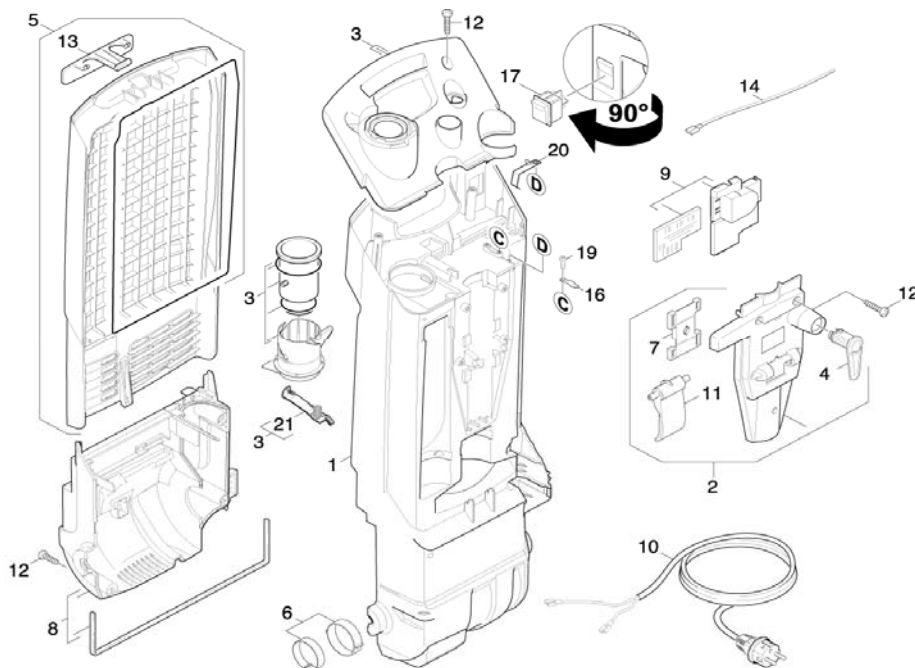

R J Bowers Distributors

2003 Harrison Ave
Rockford IL 61104

E-mail: service@rjbowers.com

Web: www.rjbowers.com

(815) 399-8839 (800) 383-6584

PARTS BREAKDOWN FOR CV 30/1 (1.023-105.0)

Location	PN	DESCRIPTION	QTY	SERIAL #	
				FROM	TO
TOP PART- Appliance Top Part 1.3					
1	5060-9910	Housing	1		
2	4032-0030	Covering cap complete only for replaceme	1		
3	4032-0040	Covering cap electric	1		
4	5044-6610	Catch for Cable	1		
5	4064-0010	Cover complete only for replacement	1		
6	4250-0790	Bearing Shell	1		
7	5032-4480	Clamp	1		
8	4053-2240	Covering cap motor complete nur fuer Ers	1		
9	4682-0010	Circuit board only for replacement CV30/	1		
10	4649-0010	Power cable only for replacement	1		
11	5481-3450	Lever	1		
12	7303-1080	Screw 5x20 -10.9-R2R (In6Rd)	9		
13	5075-0300	Cover Lock	1		
14	4839-3290	Electrical small parts	1		
16	6903-2410	Clamp clip	1		
17	6630-1560	Rocker Switch	1		
19	6303-3180	Screw 3,5x12-10.9-R2R (IN6RD)	2		
20	5034-6890	Strap	1		
21	4332-0080	Spring connection piece completely	1		

R J Bowers Distributors

2003 Harrison Ave
Rockford IL 61104

E-mail: service@rjbowers.com

Web: www.rjbowers.com

(815) 399-8839 (800) 383-6584

PARTS BREAKDOWN FOR CV 30/1 (1.023-105.0)

Location	PN	DESCRIPTION	QTY	SERIAL #	
				FROM	TO
BRUSH HEAD 2.1					
1	5032-4040	Bumper CV 30/1	1		
2	5058-2860	Moulded Part	1		
3	5060-9780	Top of Cover	1		
4	4060-6970	Housing complete CV30/1	1		
5	4515-0960	Adjusting Wheel	1		
6	2884-2730	Locking Set	1		
7	4481-0000	Foot pedal complete only for replacement	1		
8	5515-1880	Wheel	2		
9	6906-6410	Roller Brush ROT	1		
10	6343-1870	Lock washer	2		
11	6343-1190	Lock washer	2		
12	5401-2880	Screw Union Part	2		
13	7303-1060	Screw 4x12 -10.9-R2R (IN6RD)	2		
14	4063-7730	Covering cap complete brush	1		
15	4063-7740	Covering cap complete belt	1		
16	4470-0220	Coupler complete	1		
17	2884-2740	Spare parts set belt	1		
18	7303-1080	Screw 5x20 -10.9-R2R (In6Rd)	8		
19	9412-1630	Axle	1		