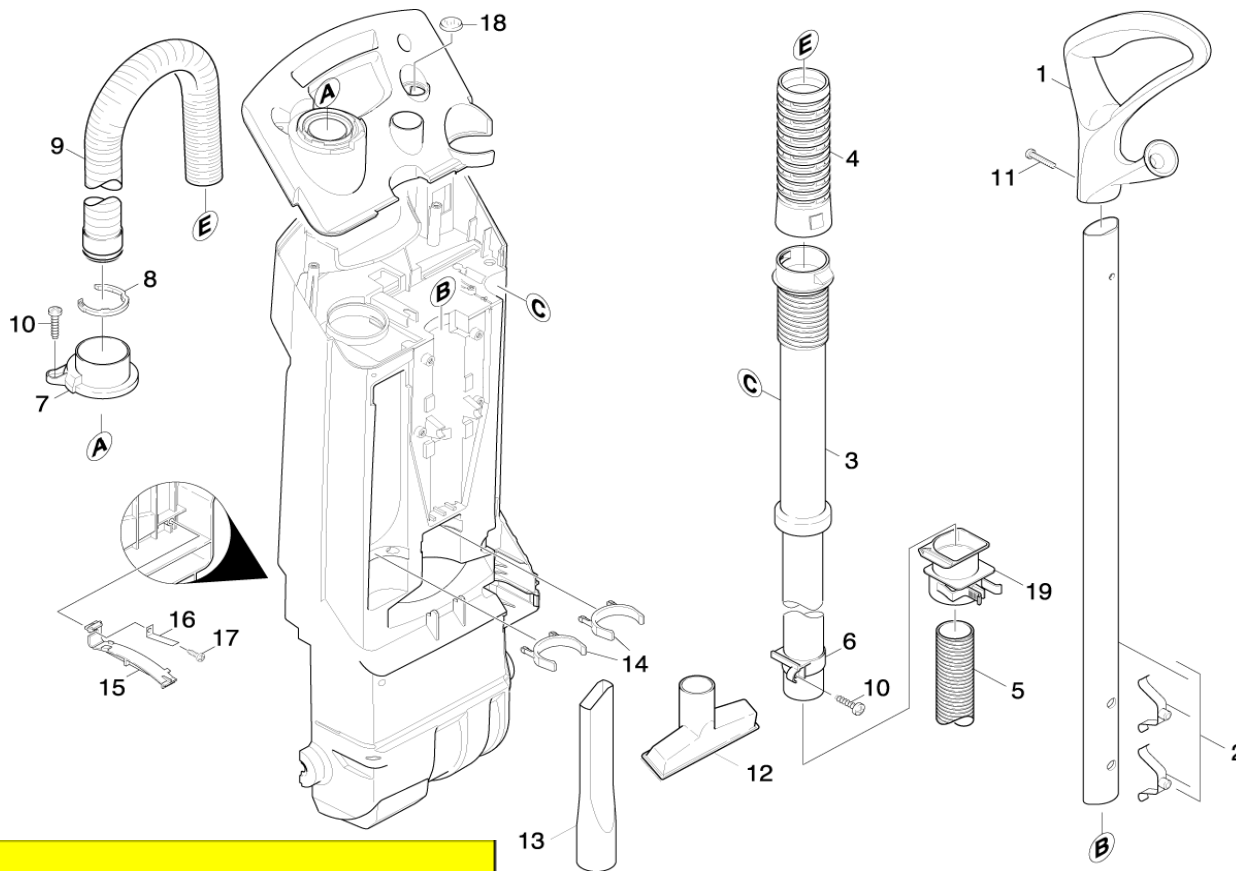

PARTS BREAKDOWN FOR CV 30/1 (1.023-105.0)

Location	PN	DESCRIPTION	QTY	SERIAL #	
				FROM	TO
TOP PART- Piece Parts 1.1					
1	5321-7130	Handhold	1		
2	4128-0010	Handle complete only for replacement	1		
3	5128-5680	Suction tube	1		
4	5394-6800	Protective Rubber Sleeve	1		
5	6391-1150	Suction hose DN32	1		
6	5570-0750	Ring	1		
7	5032-5400	Hosebarb	1		
8	5031-0110	Locking ring	1		
9	6391-1710	Hose DN32	1		
10	7303-1080	Screw 5x20 -10.9-R2R (In6Rd)	2		
11	7303-1180	Screw 5x40 -A2-70 (IN6Rd)	1		
12	6900-2330	Upholstery Tool	1		
13	6906-2400	Crevice nozzle DN35	1		
14	5041-1110	Clip	2		
15	5042-8360	Bracket Filter	1		
16	5332-3390	Spring	1		
17	7303-1060	Screw 4x12 -10.9-R2R (IN6RD)	1		
18	5031-5210	Lens	1		
19	5407-1150	Bushing	1		

R J Bowers Distributors
 2003 Harrison Ave
 Rockford IL 61104
 E-mail: service@rjbowers.com
 Web: www.rjbowers.com
 (815) 399-8839 (800) 383-6584

PARTS BREAKDOWN FOR CV 30/1 (1.023-105.0)

Location	PN	DESCRIPTION	QTY	SERIAL #	
				FROM	TO
TOP PART- Piece Parts 1.2					
1	5321-7130	Handhold	1		
2	4128-0010	Handle complete only for replacement	1		
3	5129-0460	Suction tube	1		
5	6391-1150	Suction hose DN32	1		
6	5570-0750	Ring	1		
7	5032-5400	Hosebarb	1		
8	5031-0110	Locking ring	1		
9	4440-7820	Suction hose complete	1		
10	7303-1080	Screw 5x20 -10.9-R2R (In6Rd)	2		
11	7303-1180	Screw 5x40 -A2-70 (IN6Rd)	1		
12	6900-2330	Upholstery Tool	1		
13	6906-2400	Crevice nozzle DN35	1		
14	5041-1110	Clip	2		
15	5042-8360	Bracket Filter	1		
16	5332-3390	Spring	1		
17	7303-1060	Screw 4x12 -10.9-R2R (IN6RD)	1		
18	5031-5210	Lens	1		
19	5407-1150	Bushing	1		