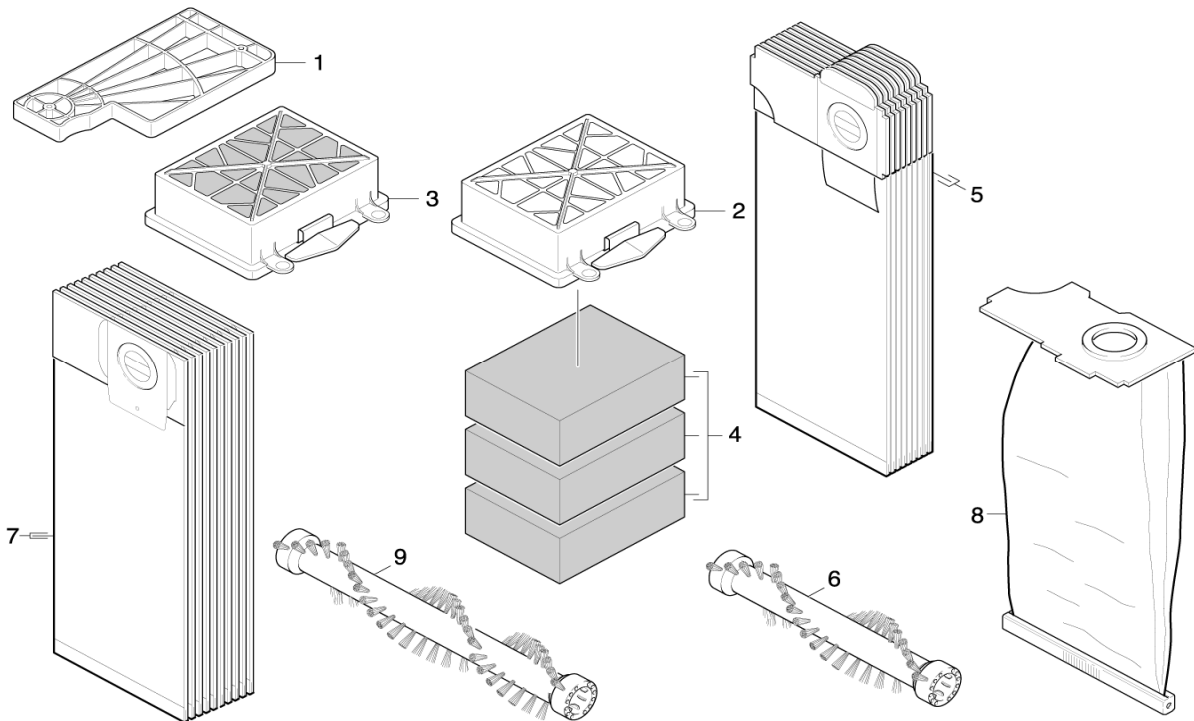

PARTS BREAKDOWN FOR CV 30/1 (1.023-105.0)

Location	PN	DESCRIPTION	QTY	SERIAL #	
				FROM	TO
ACCESSORIES 4.0					
1	5731-6110	Filter Motor	1		
2	5731-6140	Filter frame grey	1		
3	6414-7600	Filter packaged HEPA	1		
4	6414-7610	Filter sponge packaged Kärcher 3St.	1		
5	6904-2940	Filter Bags 10 PC	1		
6	6906-6420	Roller Brush ROT	1		
/ 1.023-101.0 / -102.0 / -104.0 / -105.0 / -107.0					
7	6904-3050	Filter bag fleece	1		
8	6904-3010	Filter bag cloth	1		
9	6906-6440	Roller Brush ROT	1		
/ 1.435-101.0 / -105.0					

R J Bowers Distributors

2003 Harrison Ave
Rockford IL 61104

E-mail: service@rjbowers.com

Web: www.rjbowers.com

(815) 399-8839 (800) 383-6584